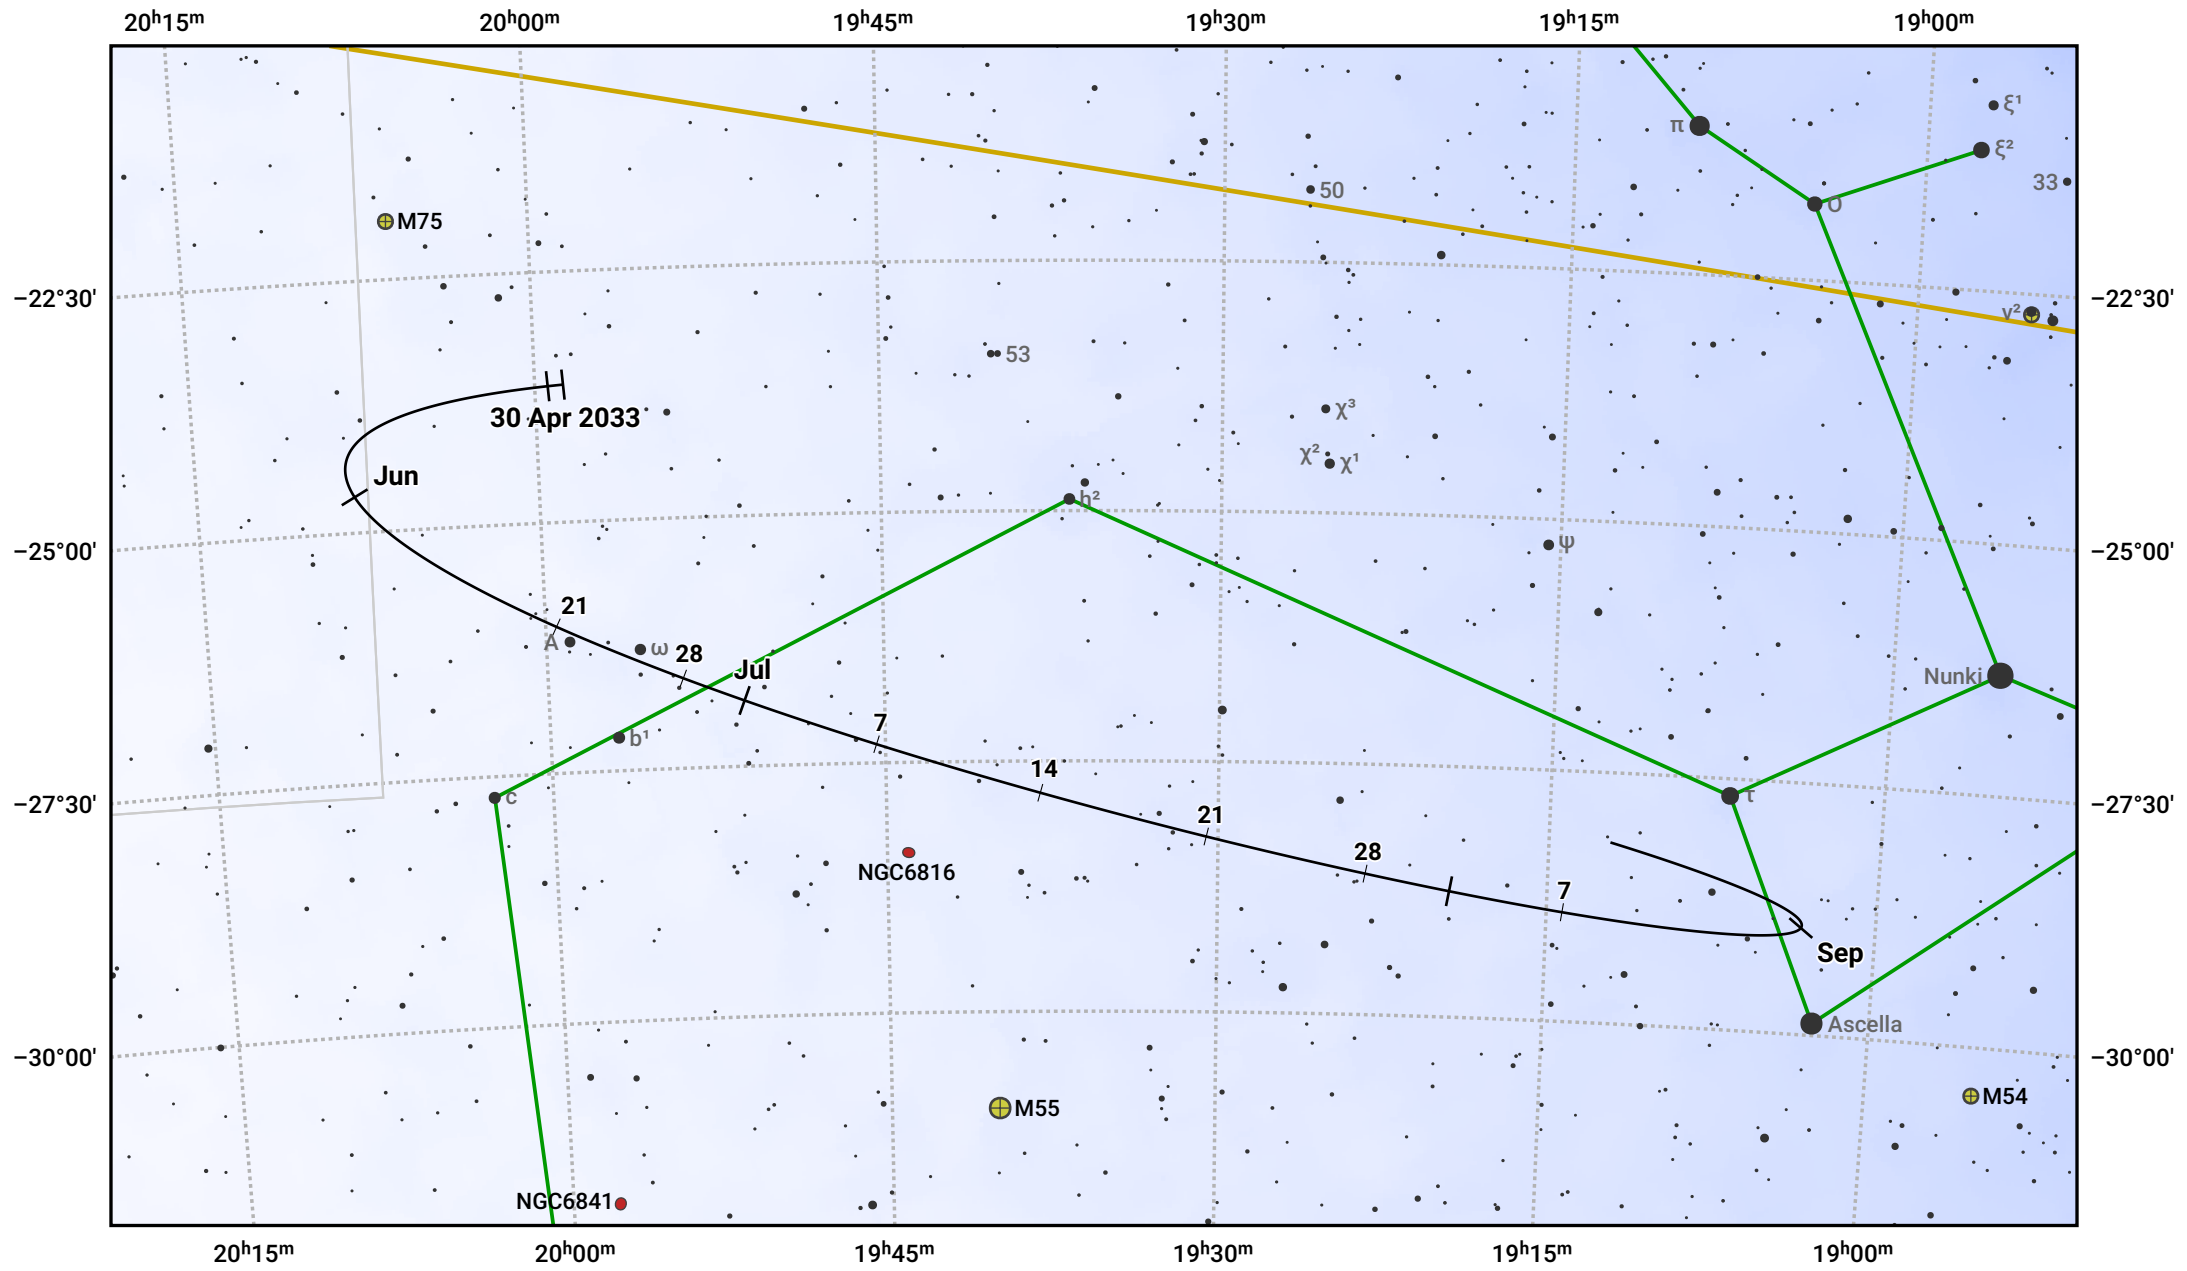

# The path of Asteroid 9 Metis around opposition on 14 Jul 2033

© Dominic Ford 2011–2024. Date markers placed at midnight UTC. Downloaded from <https://in-the-sky.org>

Magnitude scale: 9.0 8.0 7.0 6.0 5.0 4.0 3.0 2.0

— Ecliptic Plane

Galaxy    Bright nebula    Open cluster    Globular cluster

Date	Mag
2033 May 1	11.3
2033 Jun 1	10.7
2033 Jun 19	10.3
2033 Jul 1	10.0
2033 Aug 1	10.0
2033 Sep 1	10.7