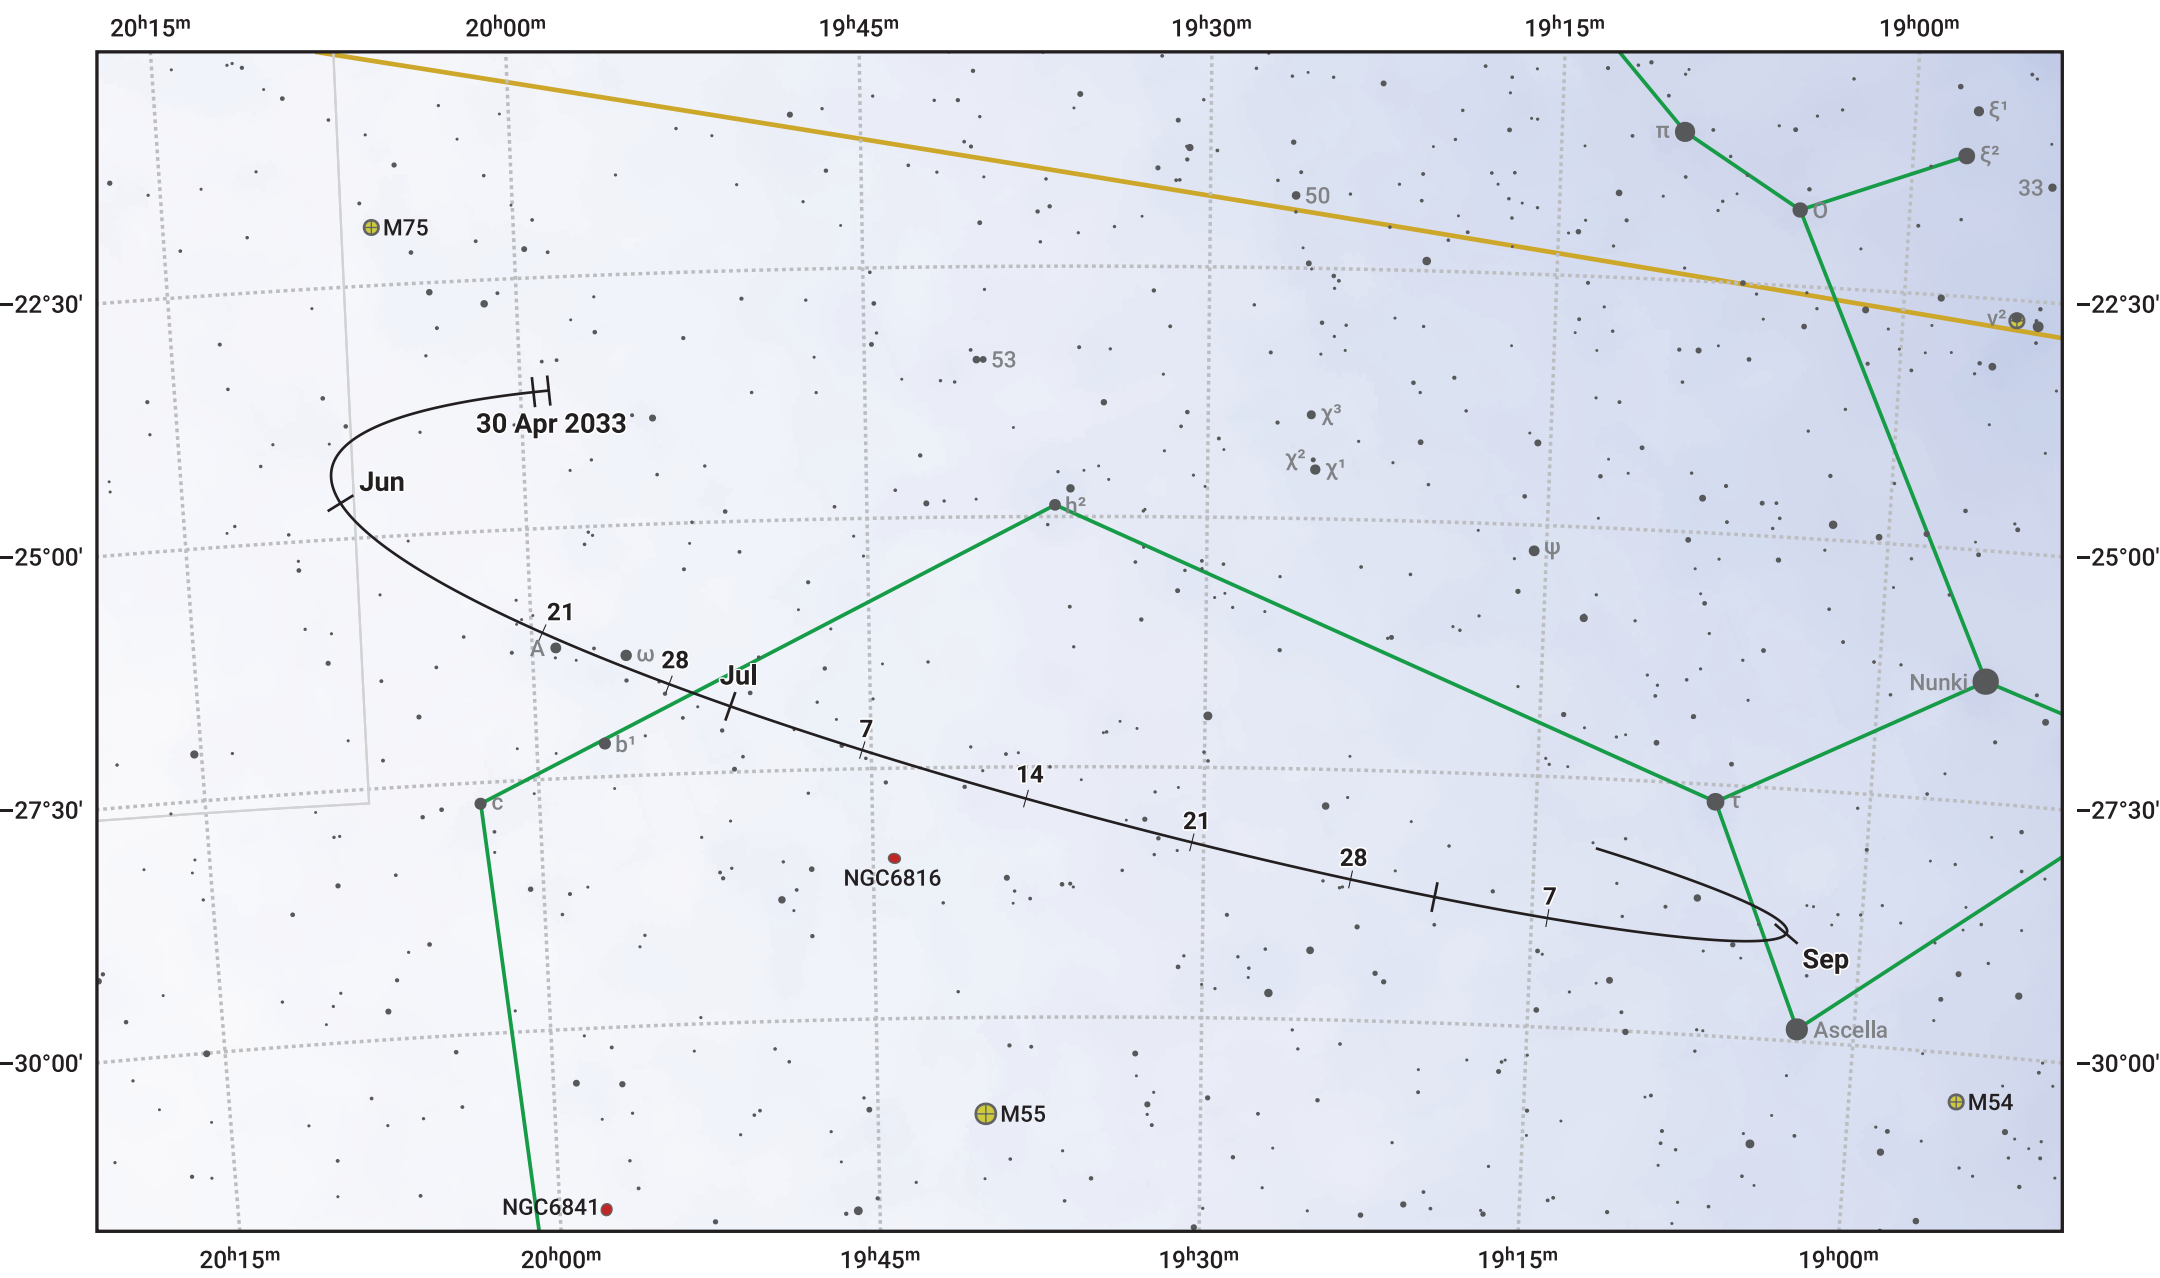

# The path of Asteroid 9 Metis around opposition on 14 Jul 2033

© Dominic Ford 2011–2024. Date markers placed at midnight UTC. Downloaded from <https://in-the-sky.org>

Magnitude scale: 9.0 8.0 7.0 6.0 5.0 4.0 3.0 2.0

— Ecliptic Plane

Galaxy Bright nebula Open cluster Globular cluster

Date	Mag
2033 May 1	11.3
2033 Jun 1	10.7
2033 Jun 19	10.3
2033 Jul 1	10.0
2033 Aug 1	10.0
2033 Sep 1	10.7