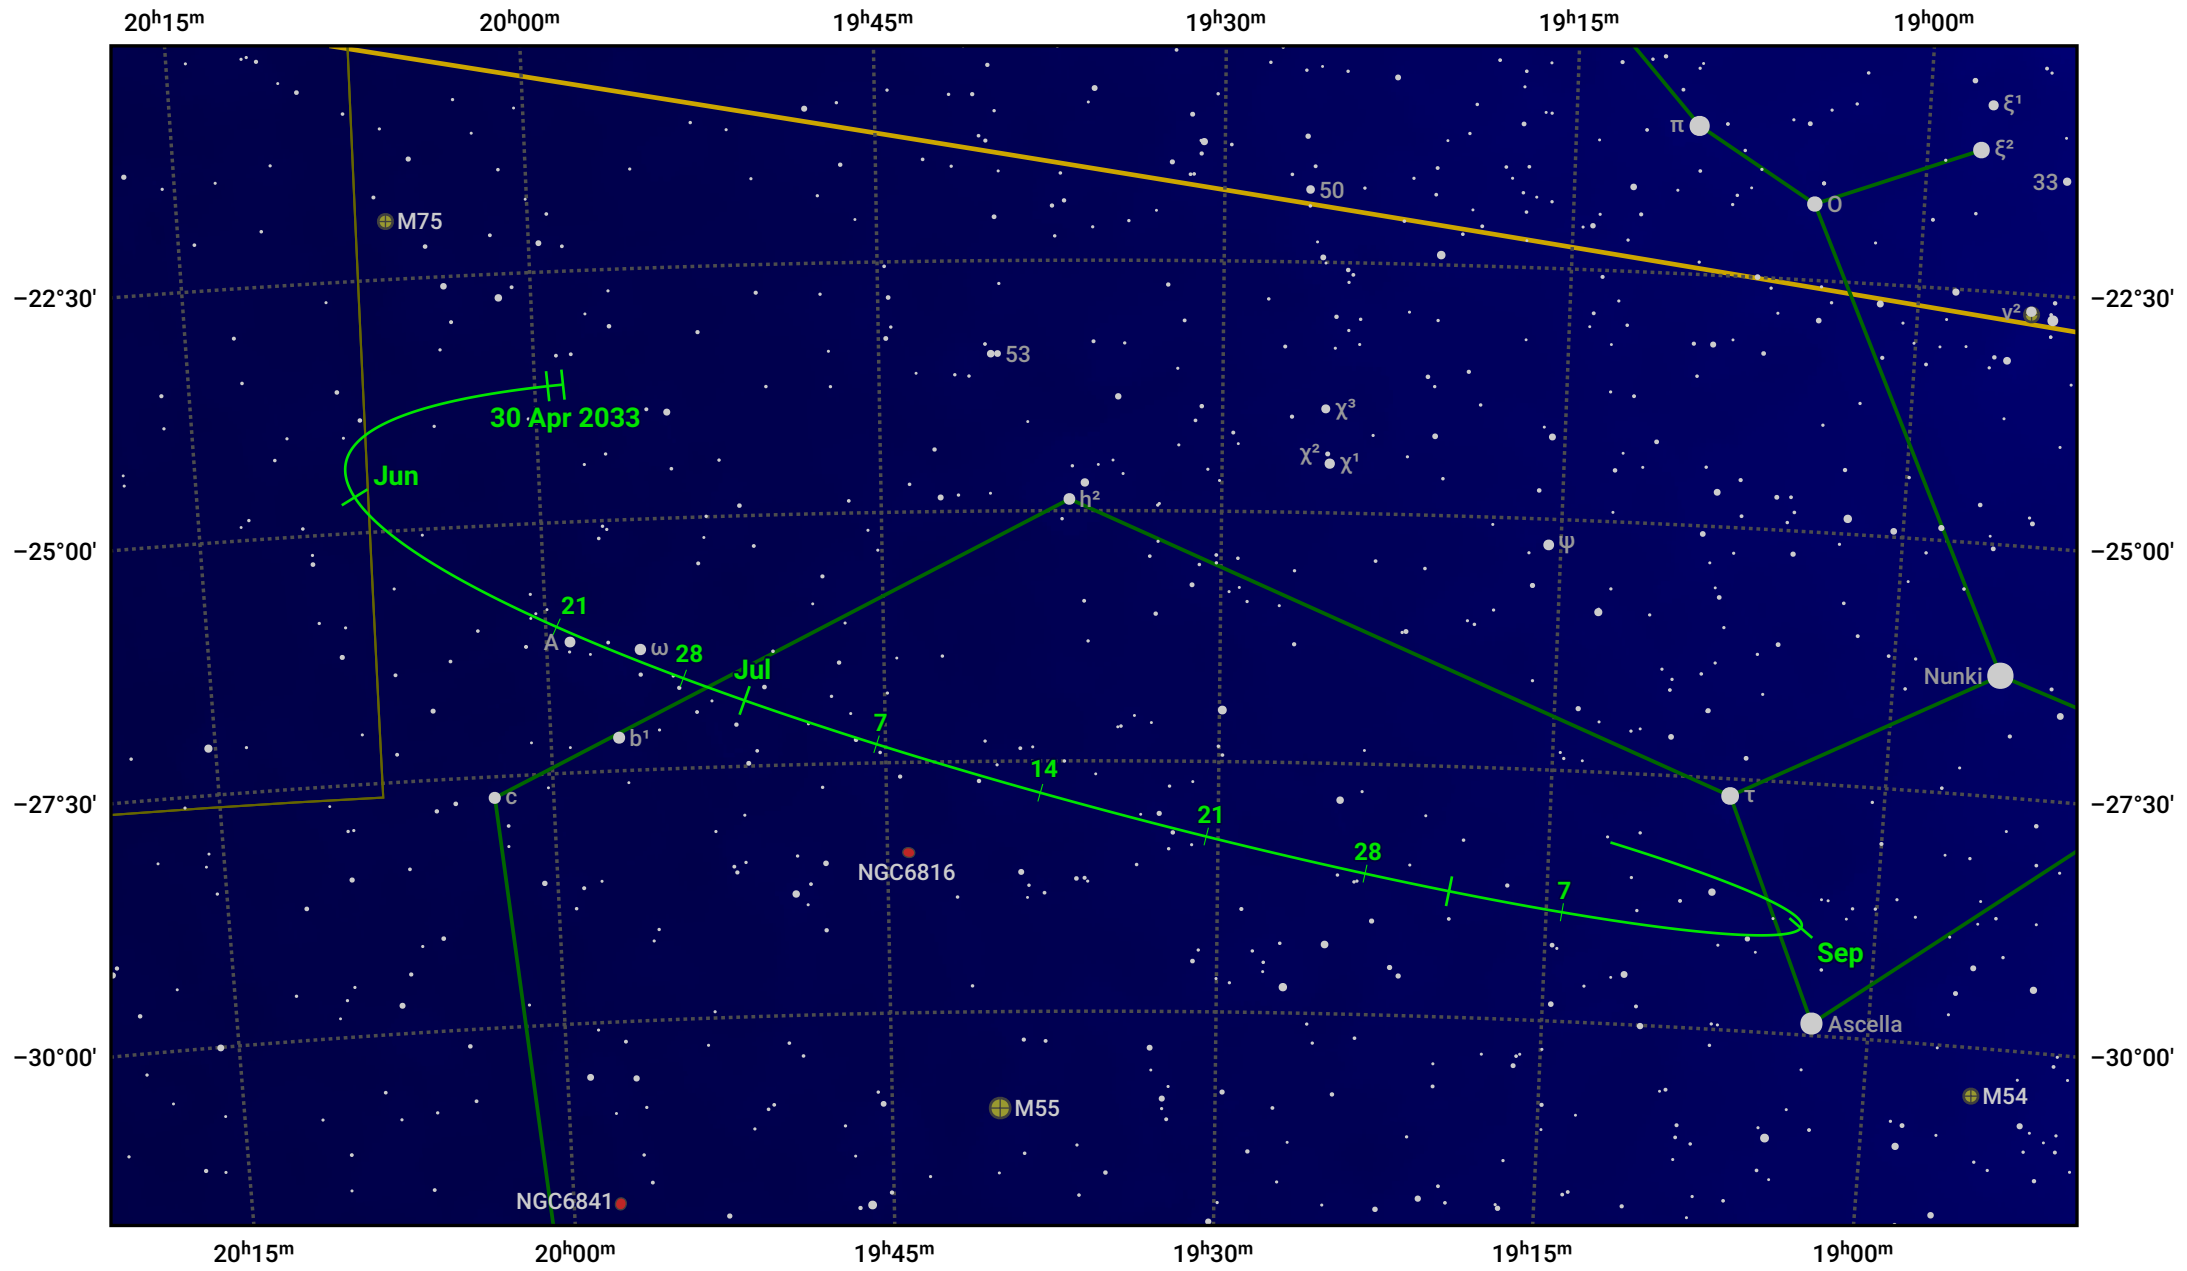

# The path of Asteroid 9 Metis around opposition on 14 Jul 2033

© Dominic Ford 2011–2024. Date markers placed at midnight UTC. Downloaded from <https://in-the-sky.org>

Magnitude scale: · 9.0 · 8.0 · 7.0 · 6.0 · 5.0 ● 4.0 ● 3.0 ● 2.0

— Ecliptic Plane

● Galaxy ■ Bright nebula ● Open cluster ● Globular cluster

Date	Mag
2033 May 1	11.3
2033 Jun 1	10.7
2033 Jun 19	10.3
2033 Jul 1	10.0
2033 Aug 1	10.0
2033 Sep 1	10.7