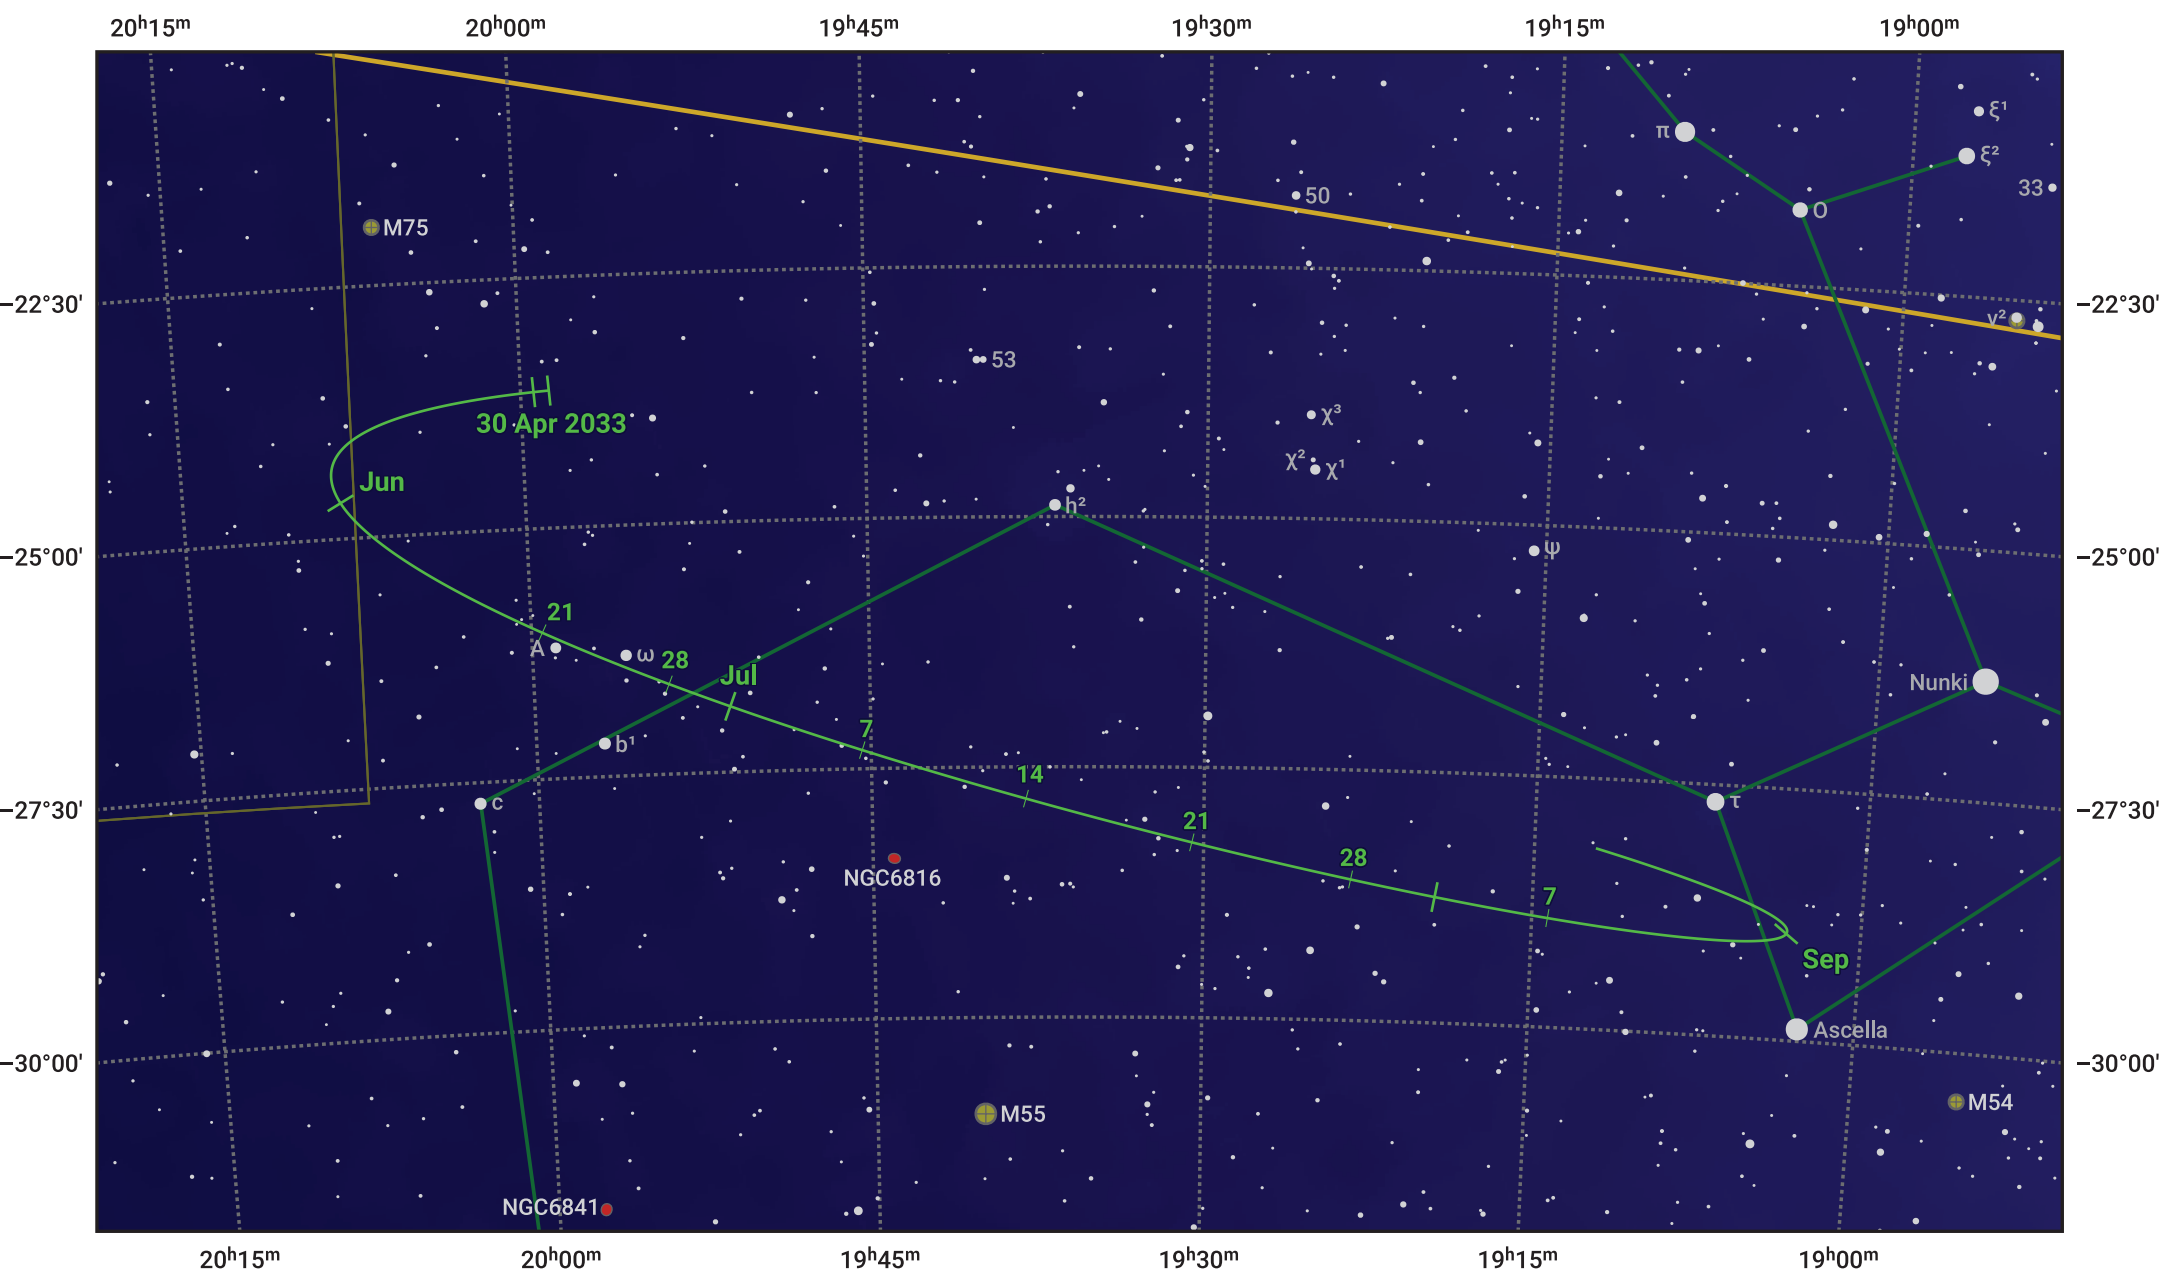

The path of Asteroid 9 Metis around opposition on 14 Jul 2033

© Dominic Ford 2011–2024. Date markers placed at midnight UTC. Downloaded from <https://in-the-sky.org>

Magnitude scale: 9.0 8.0 7.0 6.0 5.0 4.0 3.0 2.0

— Ecliptic Plane

- Galaxy
- Bright nebula
- Open cluster
- ⊕ Globular cluster

Date	Mag
2033 May 1	11.3
2033 Jun 1	10.7
2033 Jun 19	10.3
2033 Jul 1	10.0
2033 Aug 1	10.0
2033 Sep 1	10.7