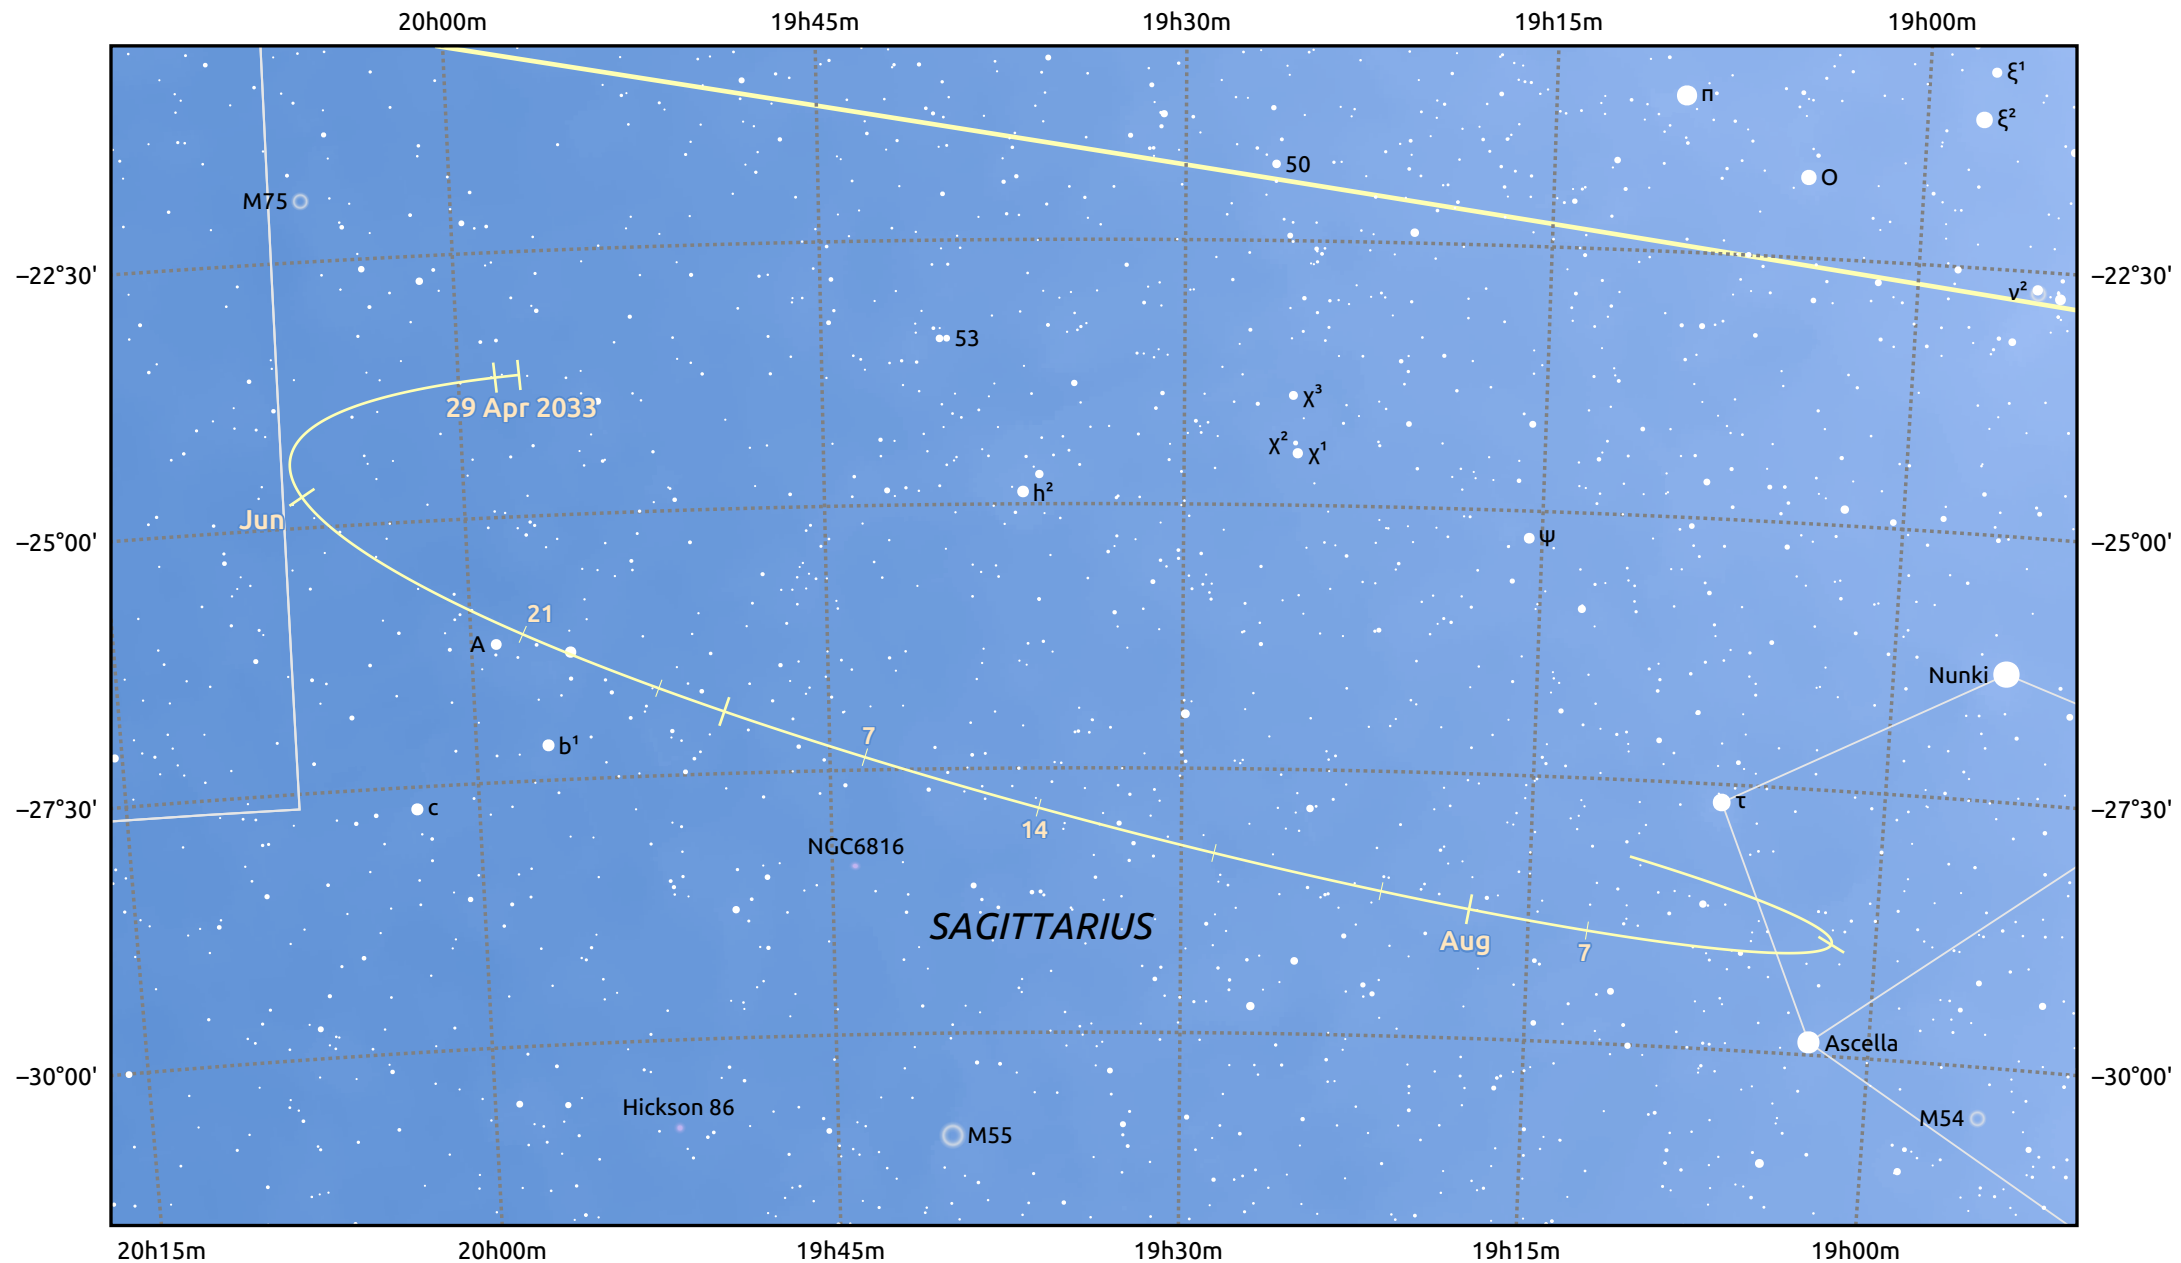

The path of Asteroid 9 Metis around opposition on 13 Jul 2033

© Dominic Ford 2011–2025. Date markers placed at midnight UTC. Downloaded from <https://in-the-sky.org>

Magnitude scale: 10.0 9.0 8.0 7.0 6.0 5.0 4.0 3.0 2.0

Ecliptic Plane

Galaxy Bright nebula Open cluster Globular cluster Planetary nebula

Date	Mag
2033 May 1	11.3
2033 Jun 1	10.7
2033 Jun 19	10.3
2033 Jul 1	10.0
2033 Aug 1	10.1
2033 Sep 1	10.7