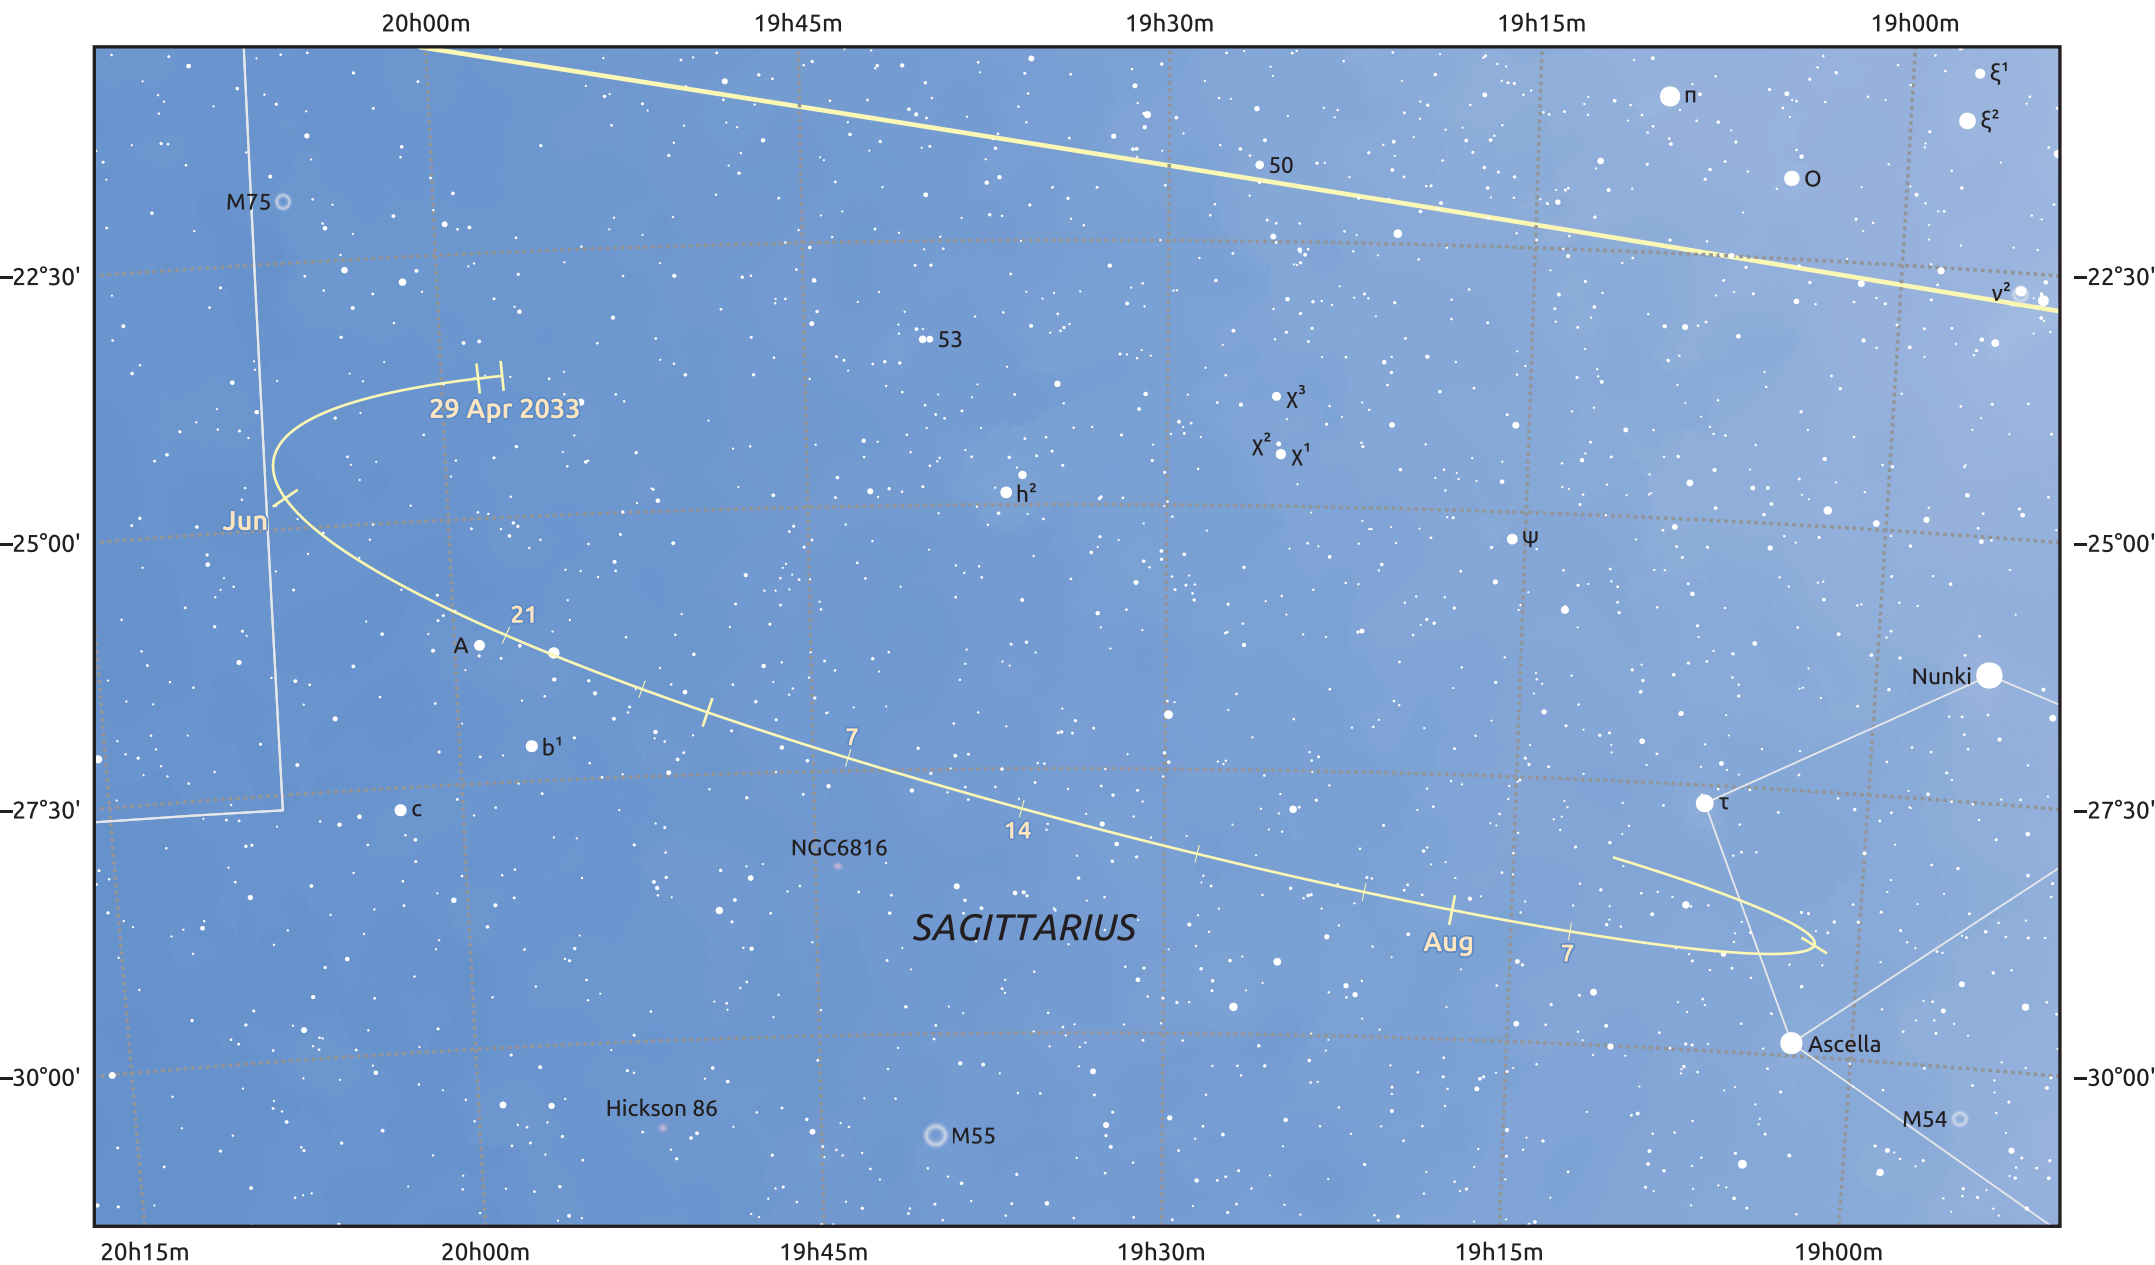

The path of Asteroid 9 Metis around opposition on 13 Jul 2033

© Dominic Ford 2011–2025. Date markers placed at midnight UTC. Downloaded from <https://in-the-sky.org>

Magnitude scale: 10.0 9.0 8.0 7.0 6.0 5.0 4.0 3.0 2.0

— Ecliptic Plane

Galaxy Bright nebula Open cluster Globular cluster Planetary nebula

Date	Mag
2033 May 1	11.3
2033 Jun 1	10.7
2033 Jun 19	10.3
2033 Jul 1	10.0
2033 Aug 1	10.1
2033 Sep 1	10.7