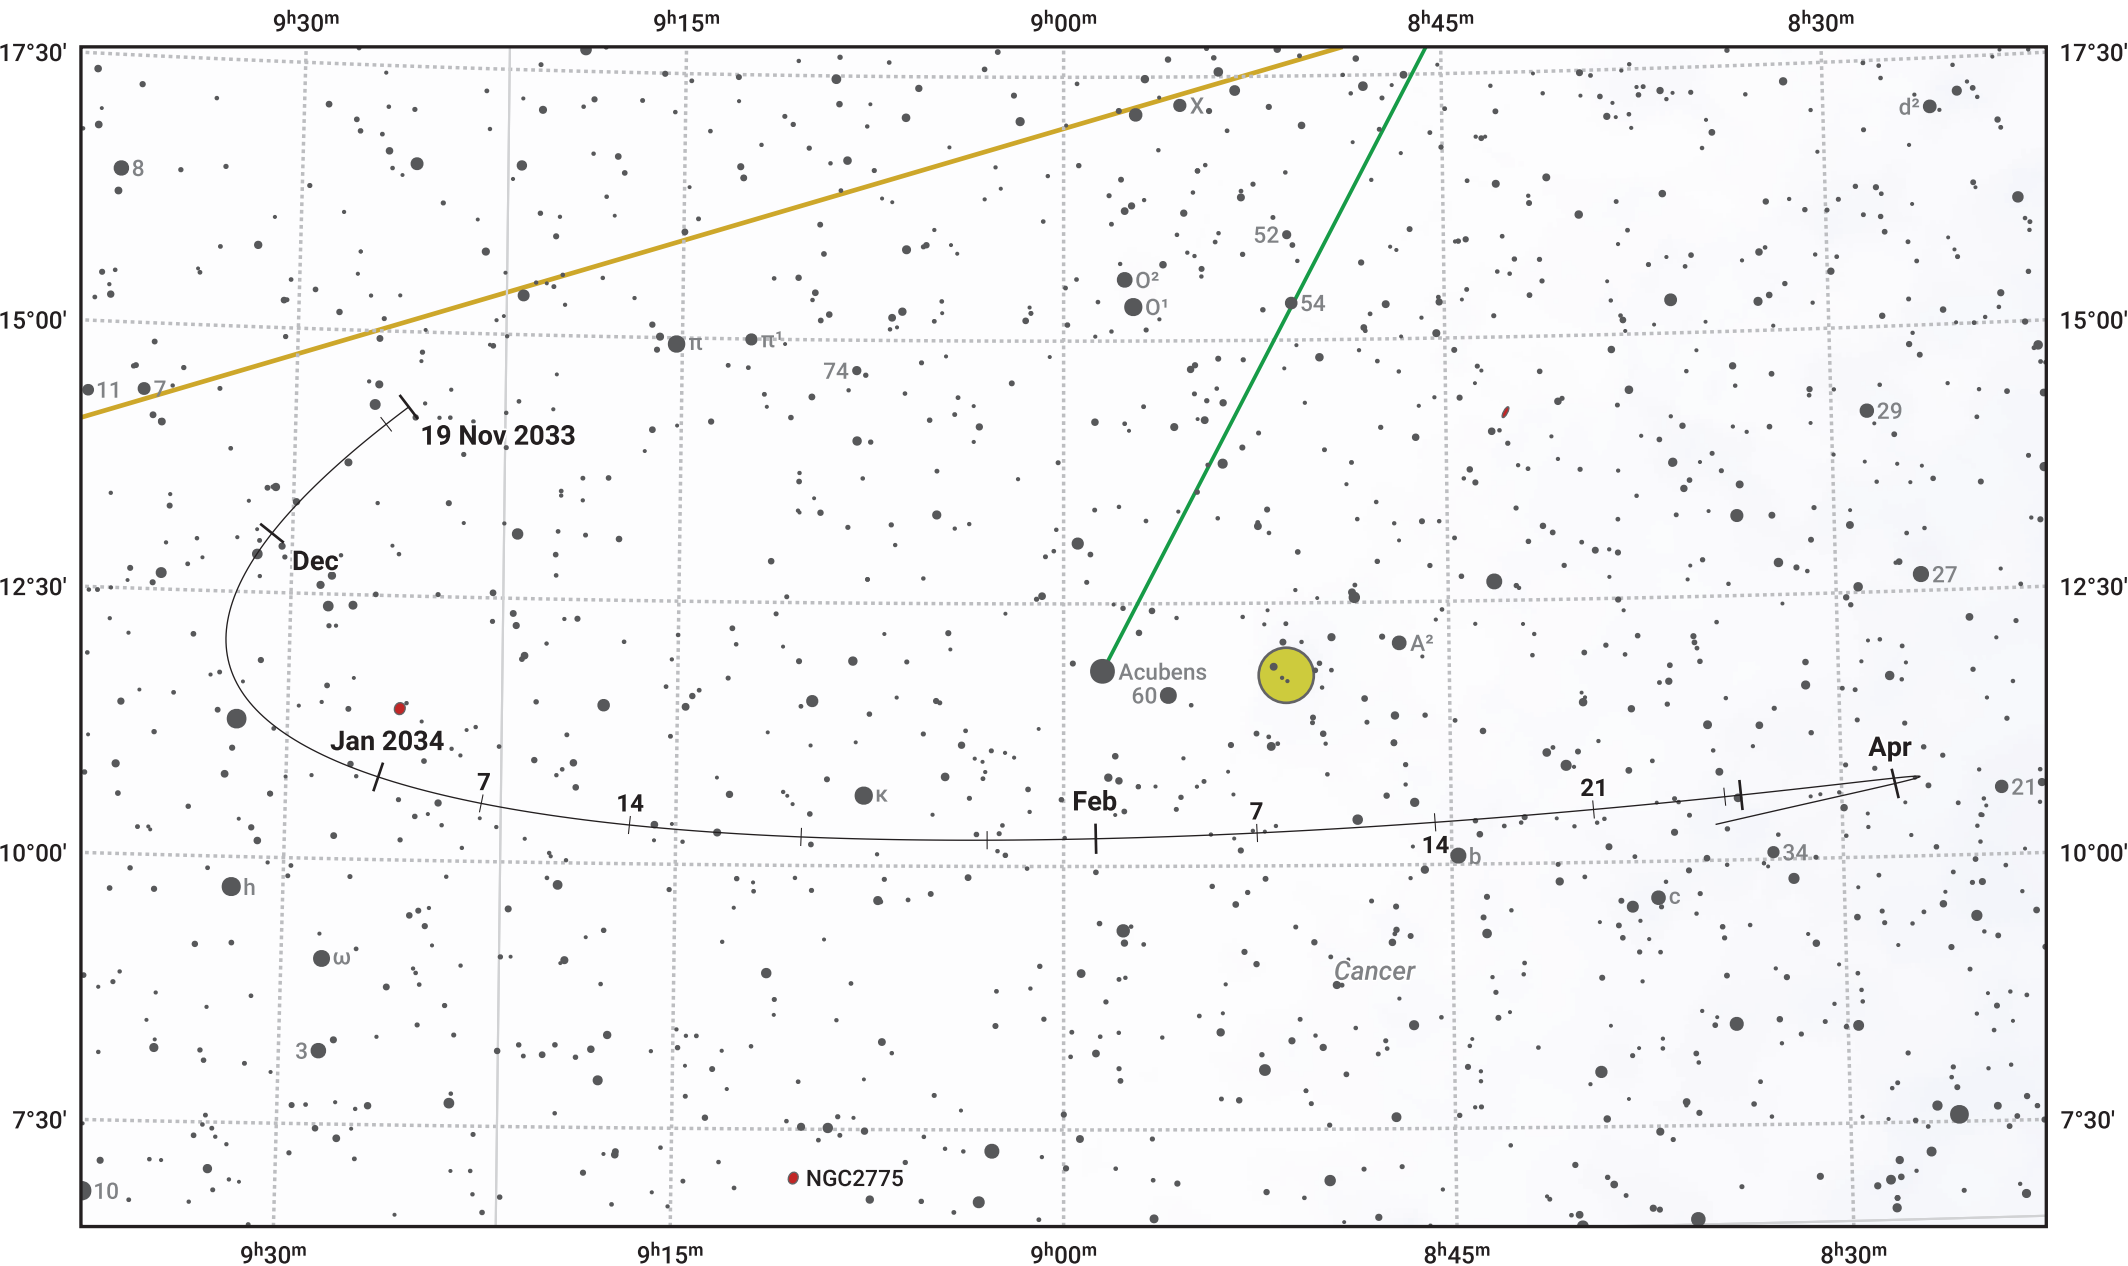

The path of Asteroid 15 Eunomia around opposition on 2 Feb 2024

© Dominic Ford 2011–2024. Date markers placed at midnight UTC. Downloaded from <https://in-the-sky.org>

Magnitude scale: • 10.0 • 9.0 • 8.0 • 7.0 • 6.0 • 5.0 • 4.0

— Ecliptic Plane

● Galaxy
 ■ Bright nebula
 ● Open cluster
 ⊕ Globular cluster

Date	Mag
2023 Dec 1	10.0
2024 Jan 1	9.5
2024 Jan 18	9.2
2024 Feb 1	8.9
2024 Mar 1	9.6
2024 Mar 27	10.2
2024 Apr 1	10.3