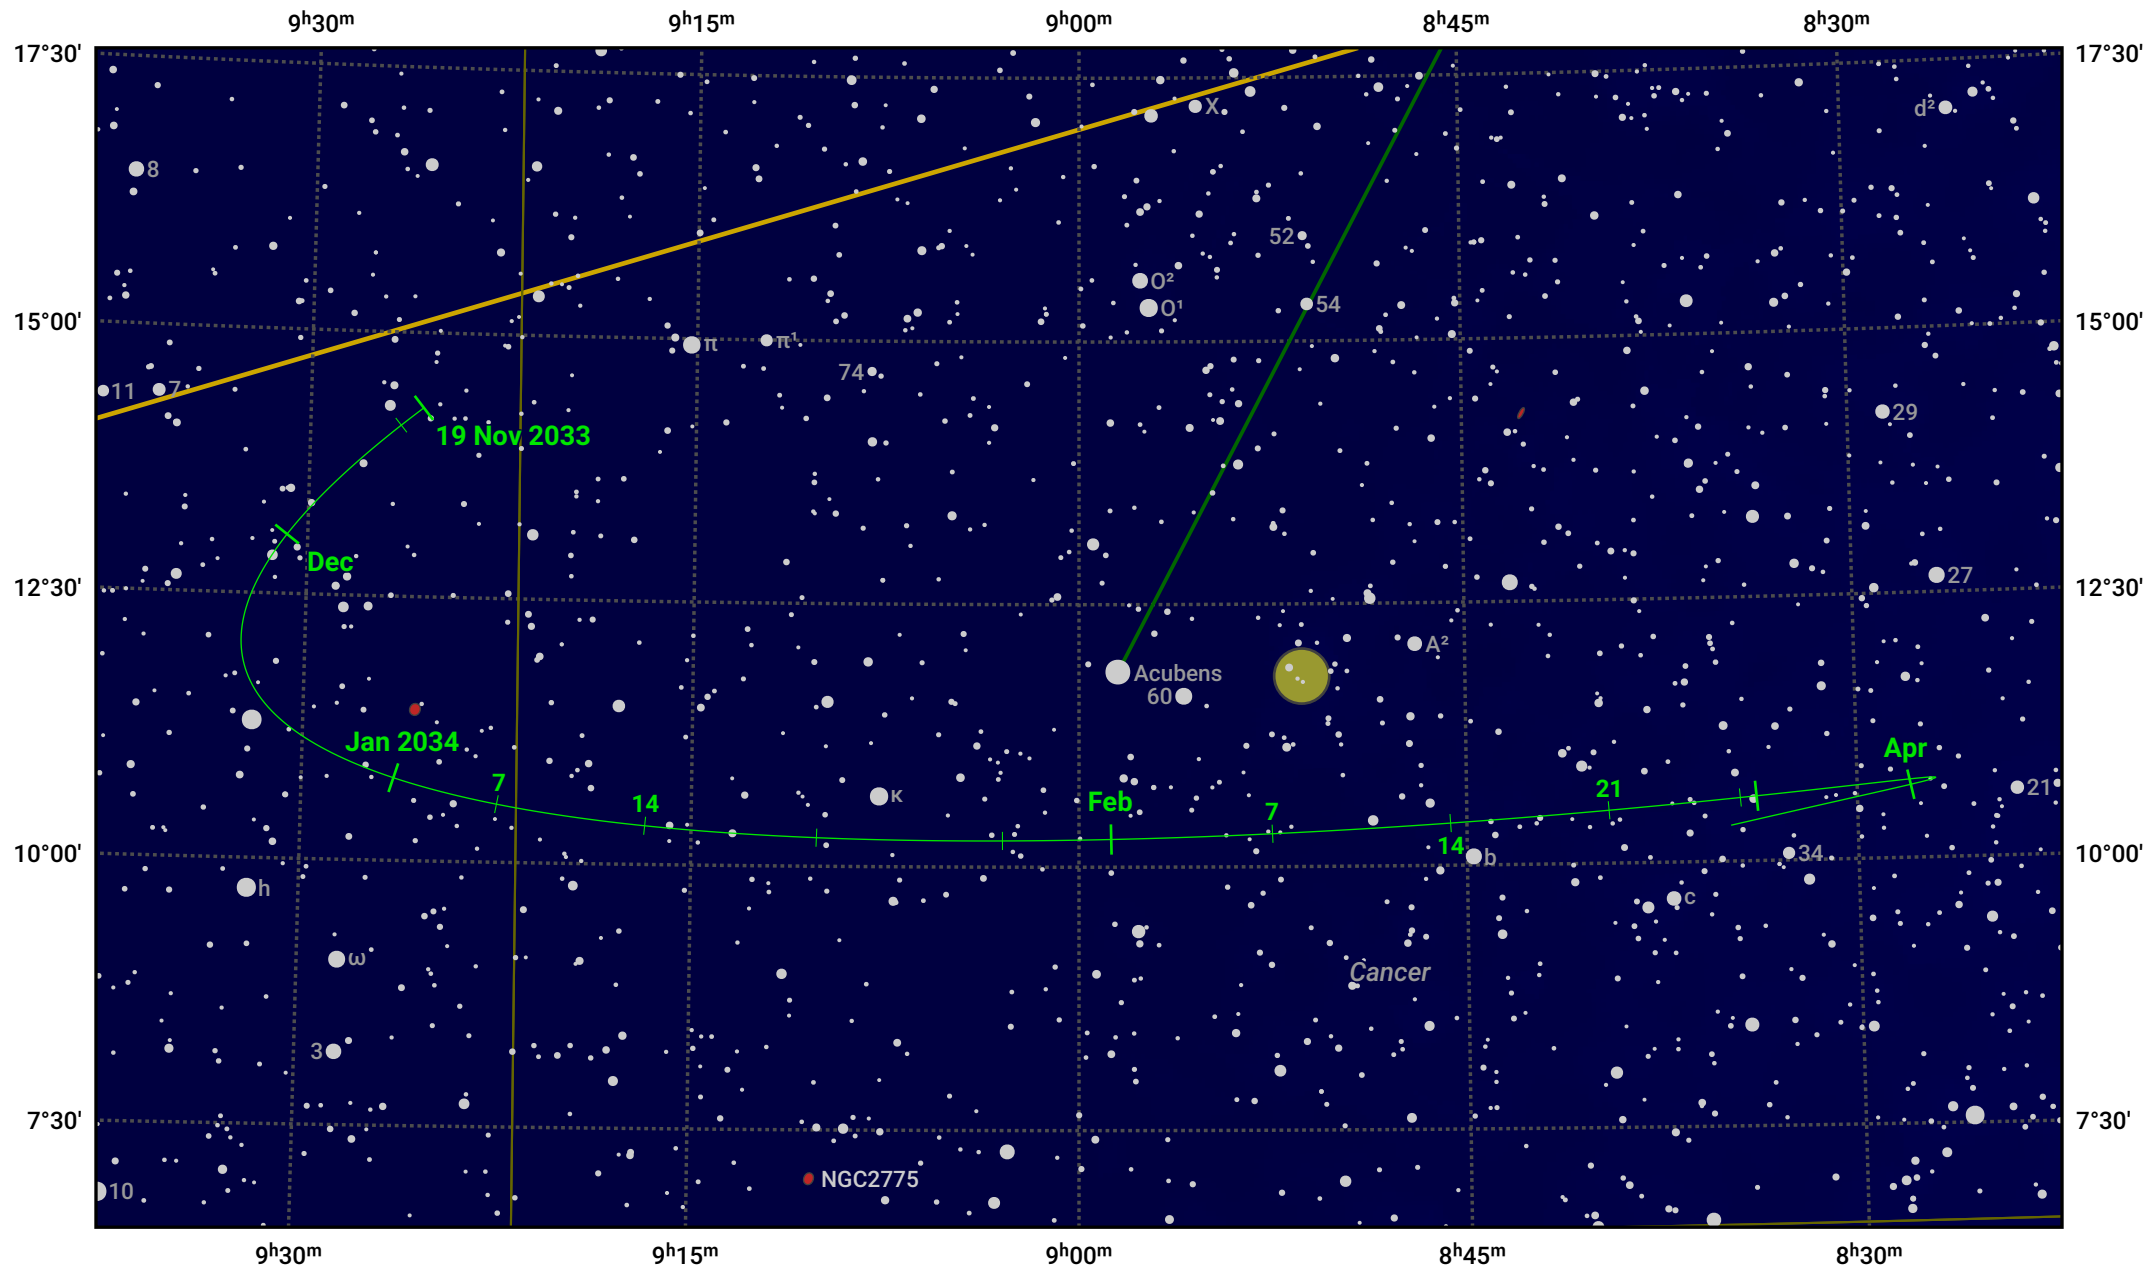

The path of Asteroid 15 Eunomia around opposition on 2 Feb 2024

© Dominic Ford 2011–2024. Date markers placed at midnight UTC. Downloaded from <https://in-the-sky.org>

Magnitude scale: · 10.0 · 9.0 · 8.0 · 7.0 · 6.0 · 5.0 · 4.0

— Ecliptic Plane

● Galaxy ■ Bright nebula ● Open cluster ● Globular cluster

Date	Mag
2023 Dec 1	10.0
2024 Jan 1	9.5
2024 Jan 18	9.2
2024 Feb 1	8.9
2024 Mar 1	9.6
2024 Mar 27	10.2
2024 Apr 1	10.3