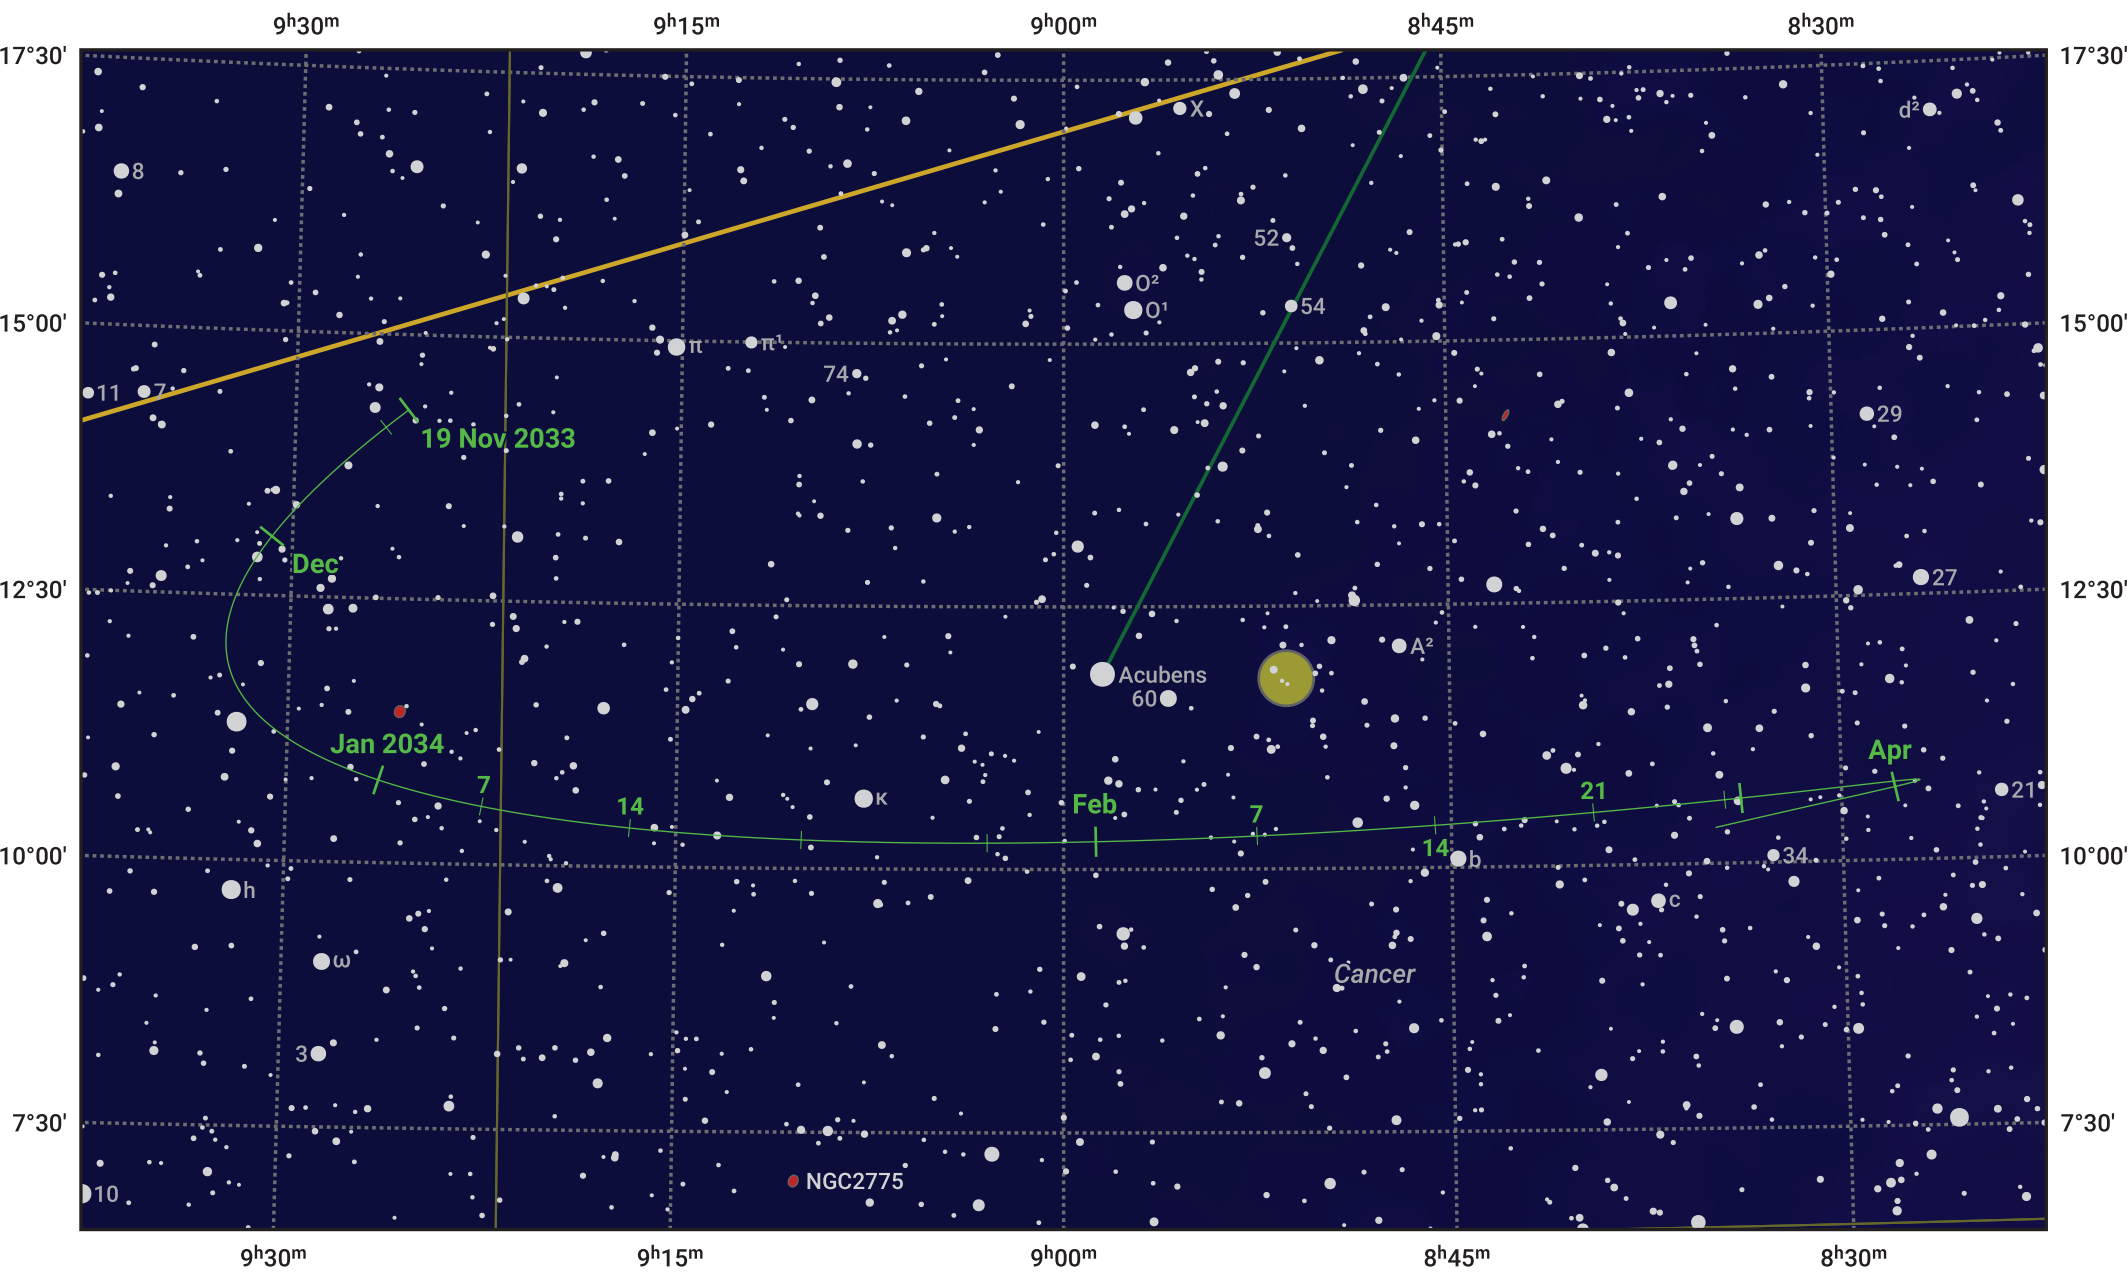

The path of Asteroid 15 Eunomia around opposition on 2 Feb 2034

© Dominic Ford 2011–2024. Date markers placed at midnight UTC. Downloaded from <https://in-the-sky.org>

Magnitude scale: • 10.0 • 9.0 • 8.0 • 7.0 • 6.0 • 5.0 ● 4.0

— Ecliptic Plane

● Galaxy
 ■ Bright nebula
 ● Open cluster
 ⊕ Globular cluster

Date	Mag
2033 Dec 1	10.0
2034 Jan 1	9.5
2034 Jan 18	9.2
2034 Feb 1	8.9
2034 Mar 1	9.6
2034 Mar 27	10.2
2034 Apr 1	10.3