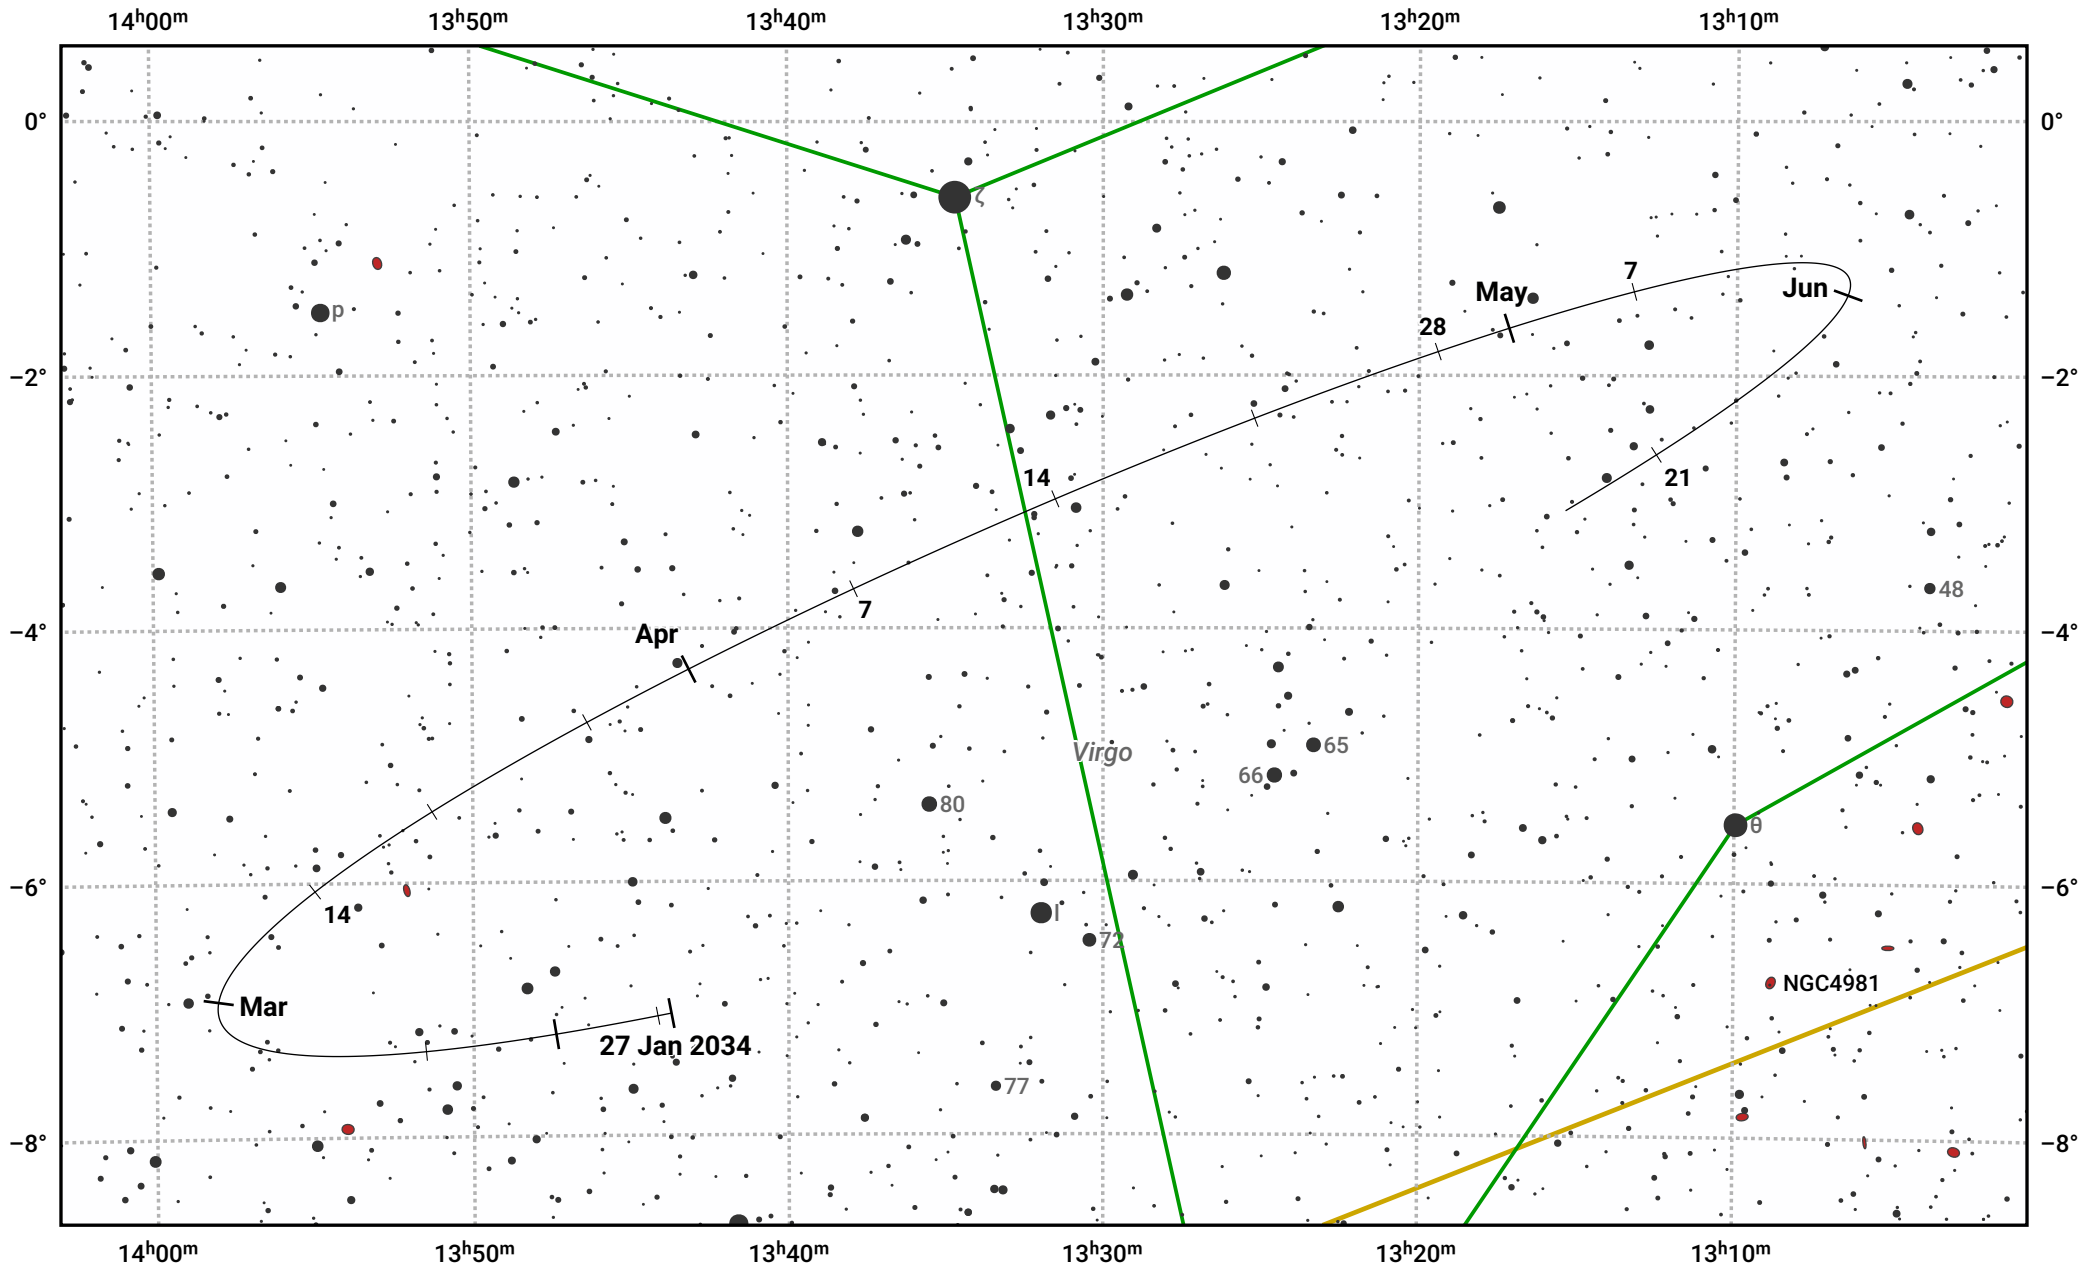

The path of Asteroid 44 Nysa around opposition on 12 Apr 2034

© Dominic Ford 2011–2024. Date markers placed at midnight UTC. Downloaded from <https://in-the-sky.org>

Magnitude scale: 11.0 10.0 9.0 8.0 7.0 6.0 5.0 4.0 3.0

— Ecliptic Plane

Galaxy Bright nebula Open cluster Globular cluster

Date	Mag	Phase
2034 Feb 1	10.9	95%
2034 Mar 1	10.4	97%
2034 Mar 23	9.9	99%
2034 Apr 1	9.7	100%
2034 May 1	10.0	99%
2034 Jun 1	10.8	97%
2034 Jun 6	10.9	97%