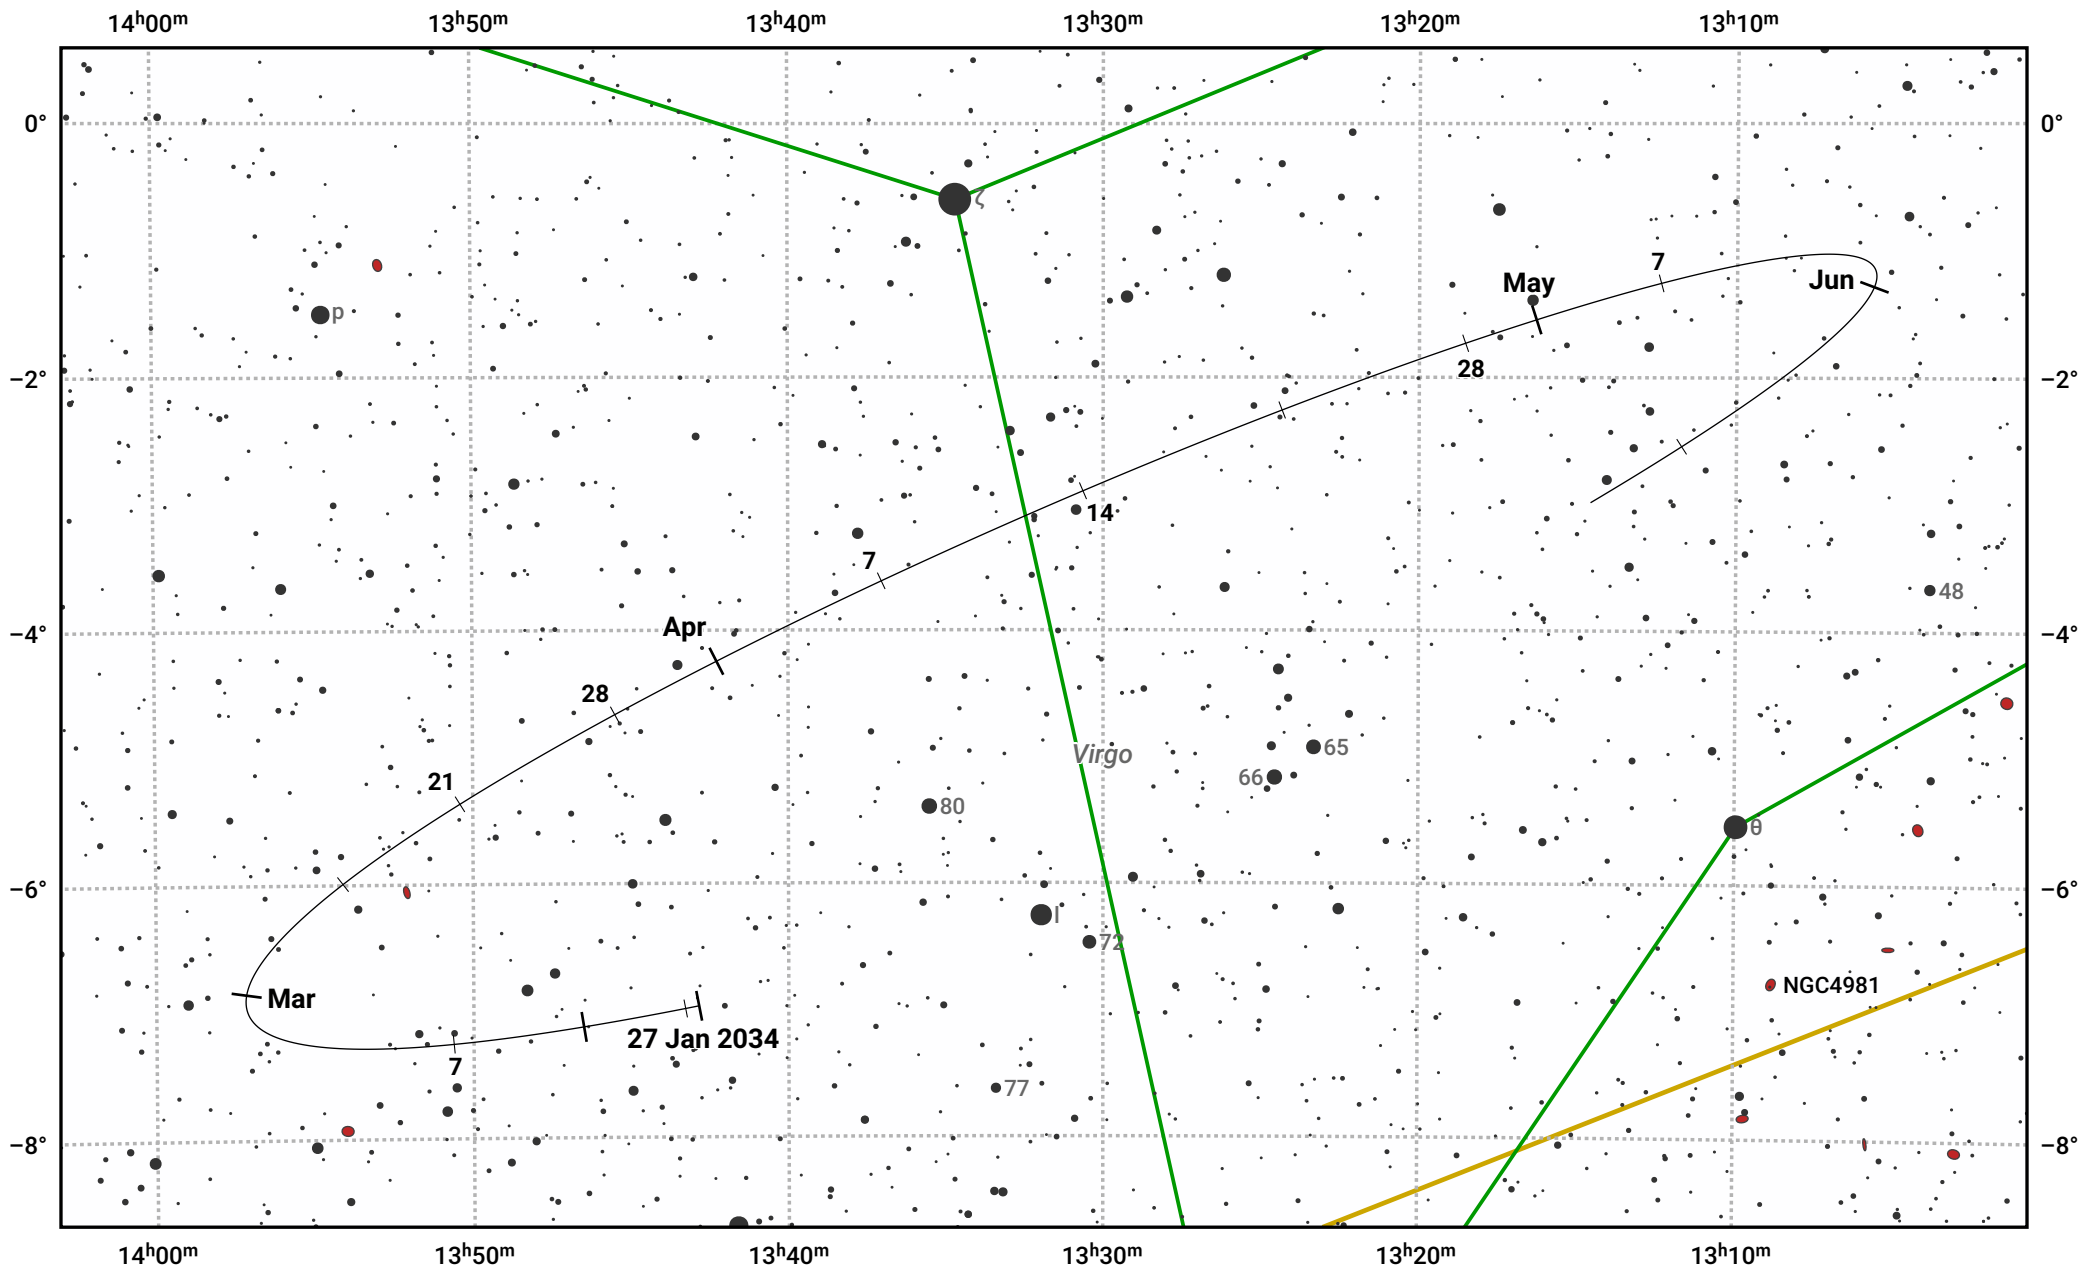

The path of Asteroid 44 Nysa around opposition on 12 Apr 2034

© Dominic Ford 2011–2023. Date markers placed at midnight UTC. Downloaded from <https://in-the-sky.org>

Magnitude scale: 11.0 10.0 9.0 8.0 7.0 6.0 5.0 4.0 3.0

— Ecliptic Plane

Galaxy Bright nebula Open cluster Globular cluster

Date	Mag	Phase
2034 Feb 1	10.9	95%
2034 Mar 1	10.4	97%
2034 Mar 22	10.0	99%
2034 Apr 1	9.7	100%
2034 May 1	10.0	99%
2034 Jun 1	10.8	97%
2034 Jun 7	11.0	97%