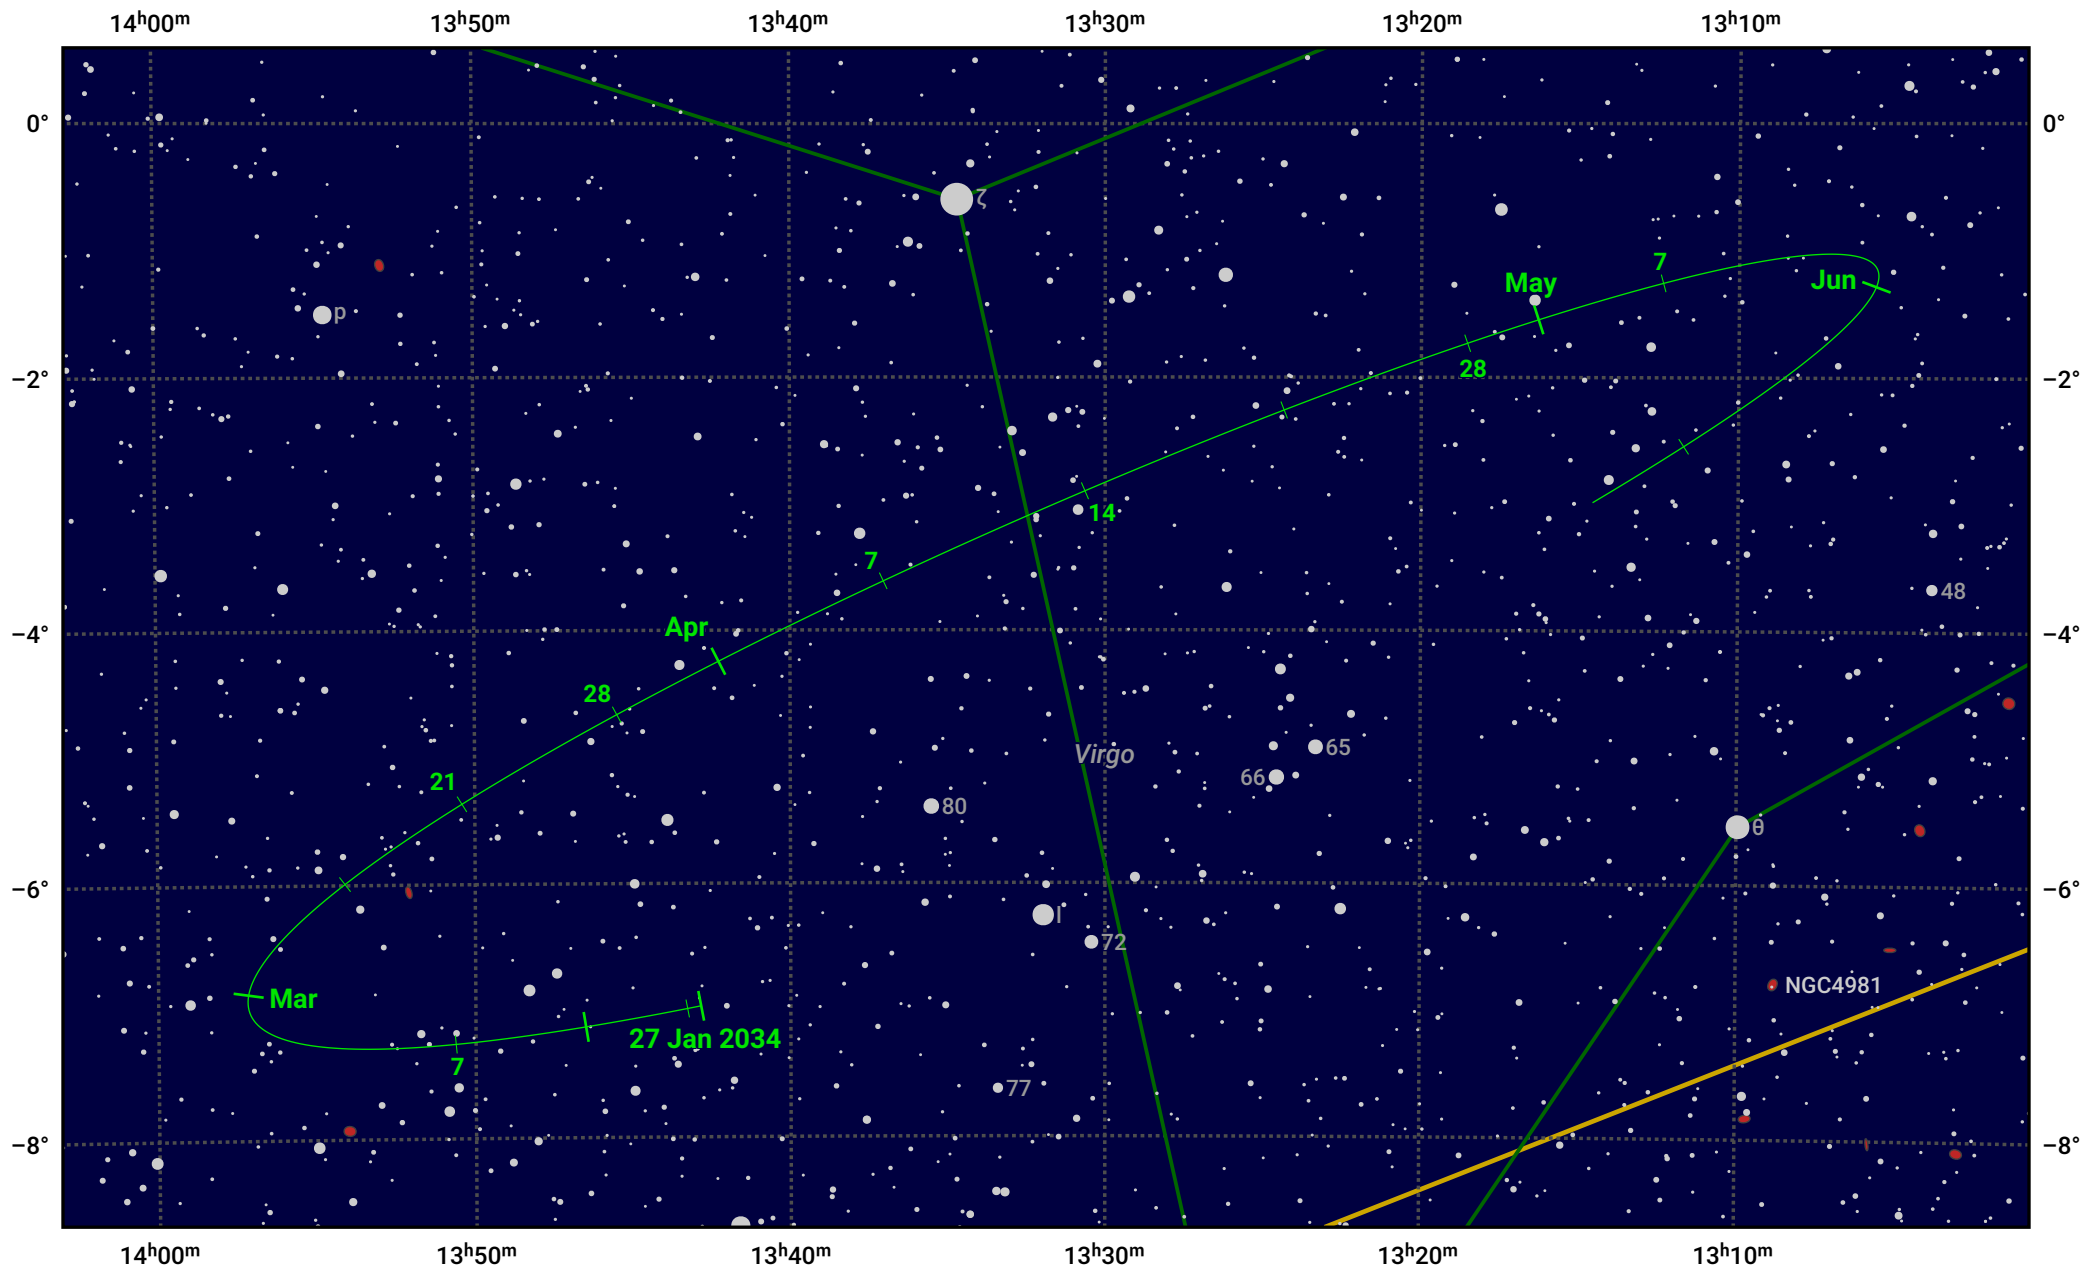

The path of Asteroid 44 Nysa around opposition on 12 Apr 2034

© Dominic Ford 2011–2023. Date markers placed at midnight UTC. Downloaded from <https://in-the-sky.org>

Magnitude scale: 11.0 10.0 9.0 8.0 7.0 6.0 5.0 4.0 3.0

— Ecliptic Plane

- Galaxy
- Bright nebula
- Open cluster
- Globular cluster

Date	Mag	Phase
2034 Feb 1	10.9	95%
2034 Mar 1	10.4	97%
2034 Mar 22	10.0	99%
2034 Apr 1	9.7	100%
2034 May 1	10.0	99%
2034 Jun 1	10.8	97%
2034 Jun 7	11.0	97%