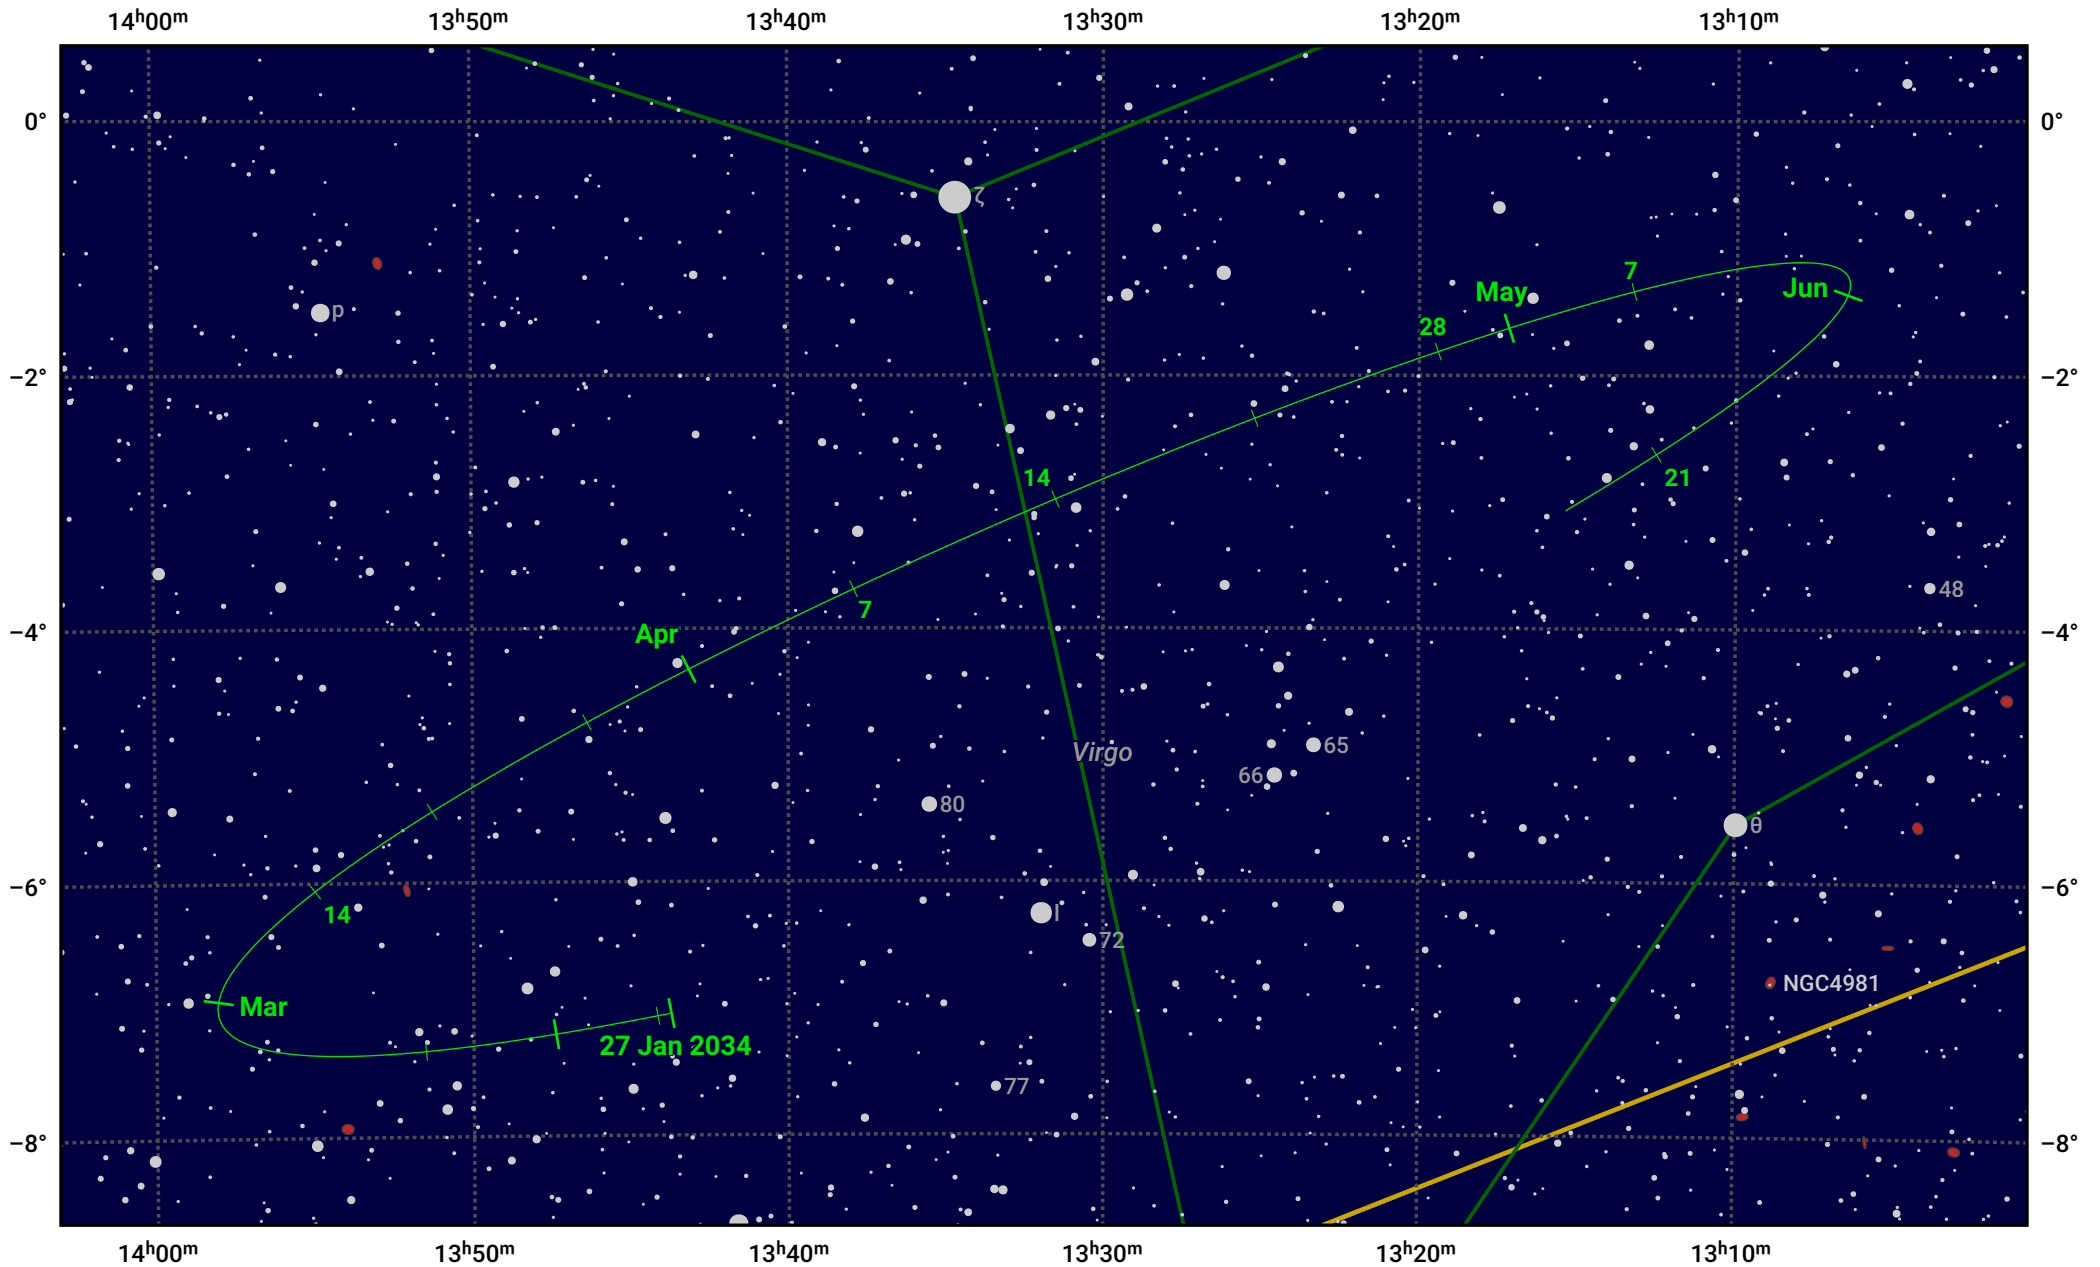

# The path of Asteroid 44 Nysa around opposition on 12 Apr 2034

© Dominic Ford 2011–2024. Date markers placed at midnight UTC. Downloaded from <https://in-the-sky.org>

Magnitude scale: 11.0 10.0 9.0 8.0 7.0 6.0 5.0 4.0 3.0

— Ecliptic Plane

- Galaxy
- Bright nebula
- Open cluster
- Globular cluster

Date	Mag	Phase
2034 Feb 1	10.9	95%
2034 Mar 1	10.4	97%
2034 Mar 23	9.9	99%
2034 Apr 1	9.7	100%
2034 May 1	10.0	99%
2034 Jun 1	10.8	97%
2034 Jun 6	10.9	97%