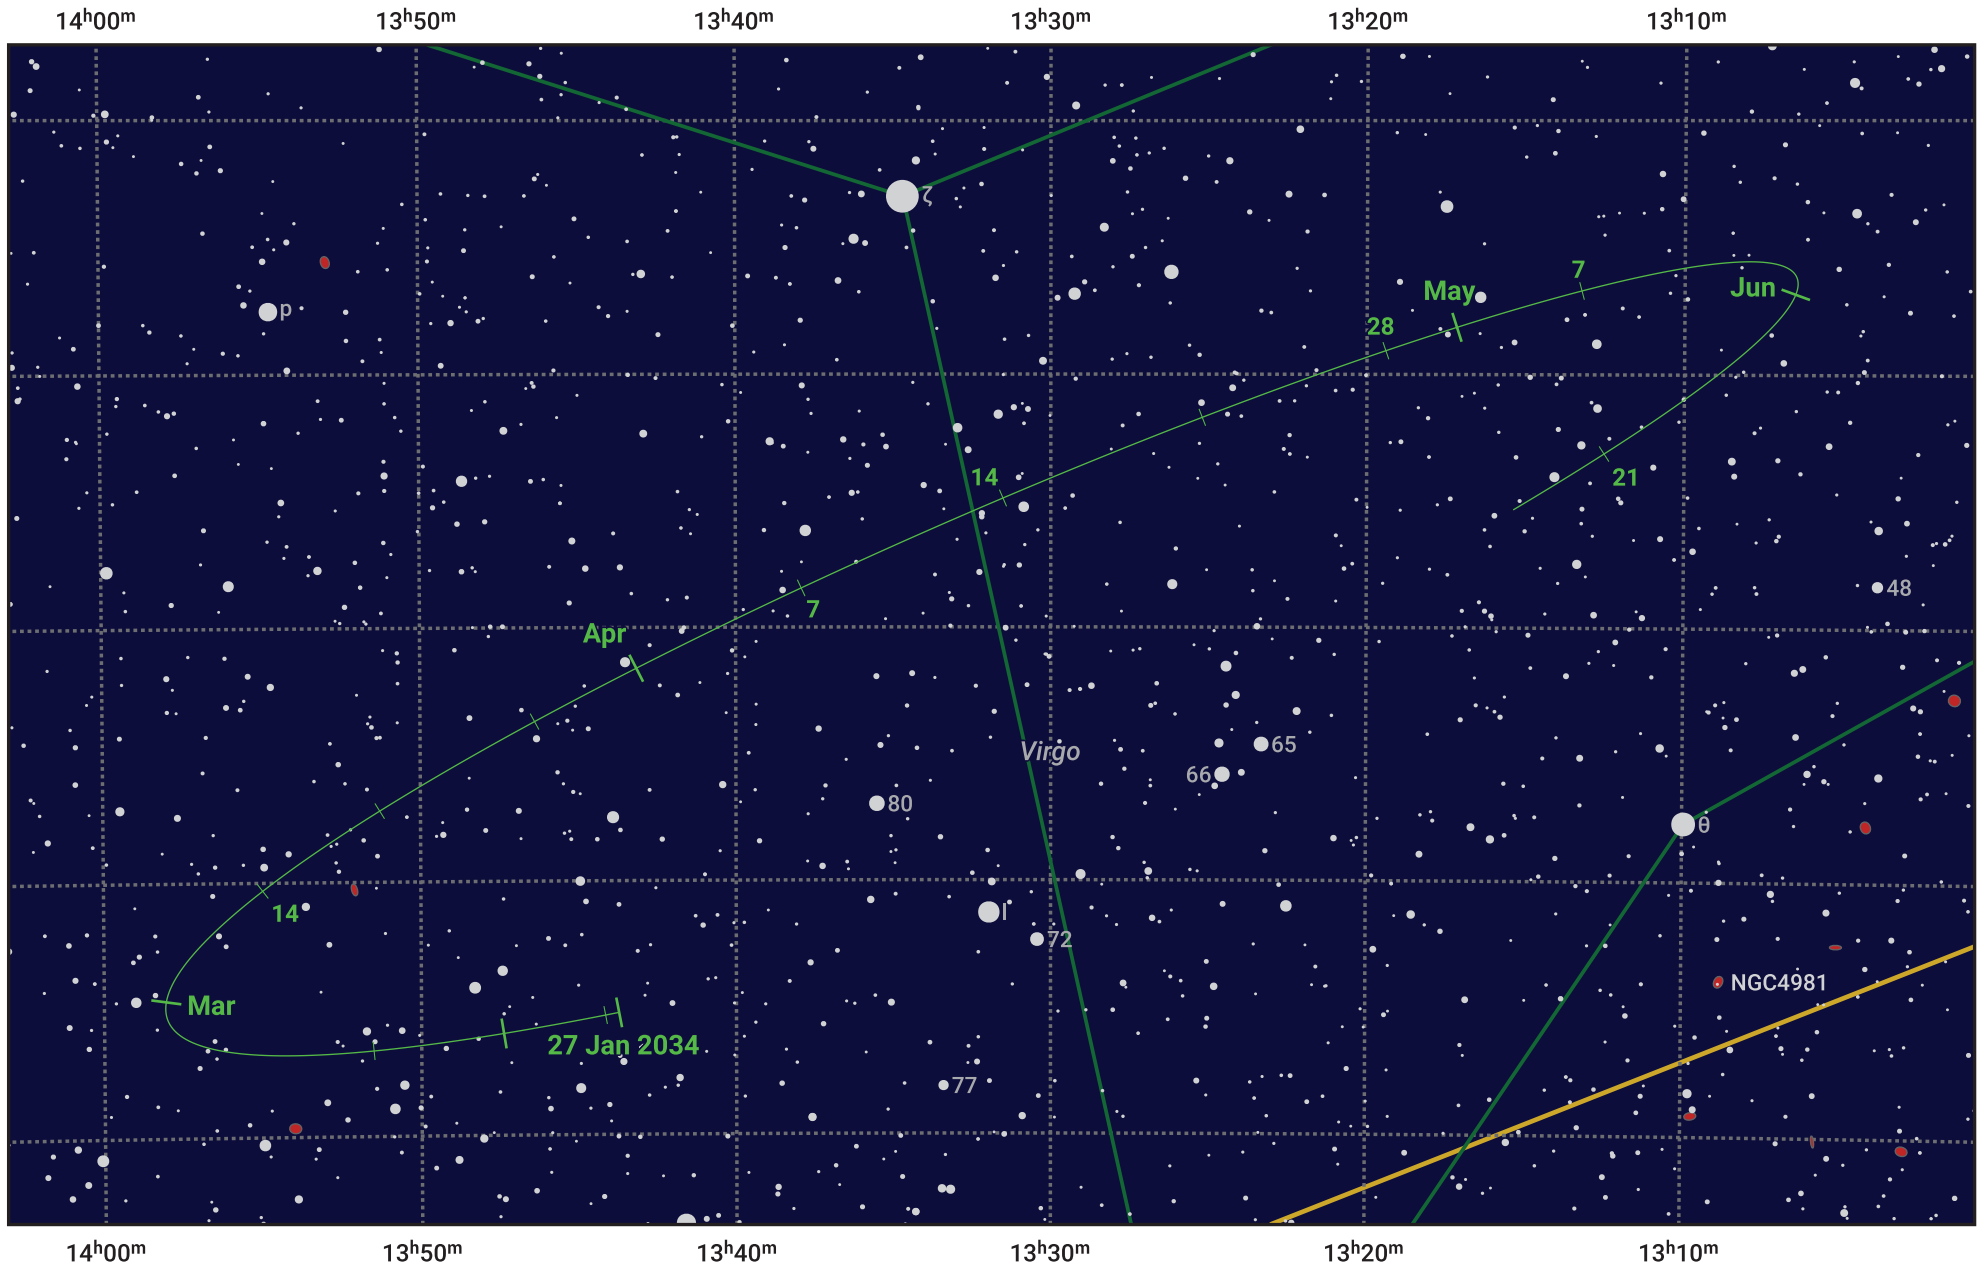

The path of Asteroid 44 Nysa around opposition on 12 Apr 2034

© Dominic Ford 2011–2024. Date markers placed at midnight UTC. Downloaded from <https://in-the-sky.org>

Magnitude scale: 11.0 10.0 9.0 8.0 7.0 6.0 5.0 4.0 3.0

— Ecliptic Plane

- Galaxy
- Bright nebula
- Open cluster
- Globular cluster

Date	Mag	Phase
2034 Feb 1	10.9	95%
2034 Mar 1	10.4	97%
2034 Mar 23	9.9	99%
2034 Apr 1	9.7	100%
2034 May 1	10.0	99%
2034 Jun 1	10.8	97%
2034 Jun 6	10.9	97%