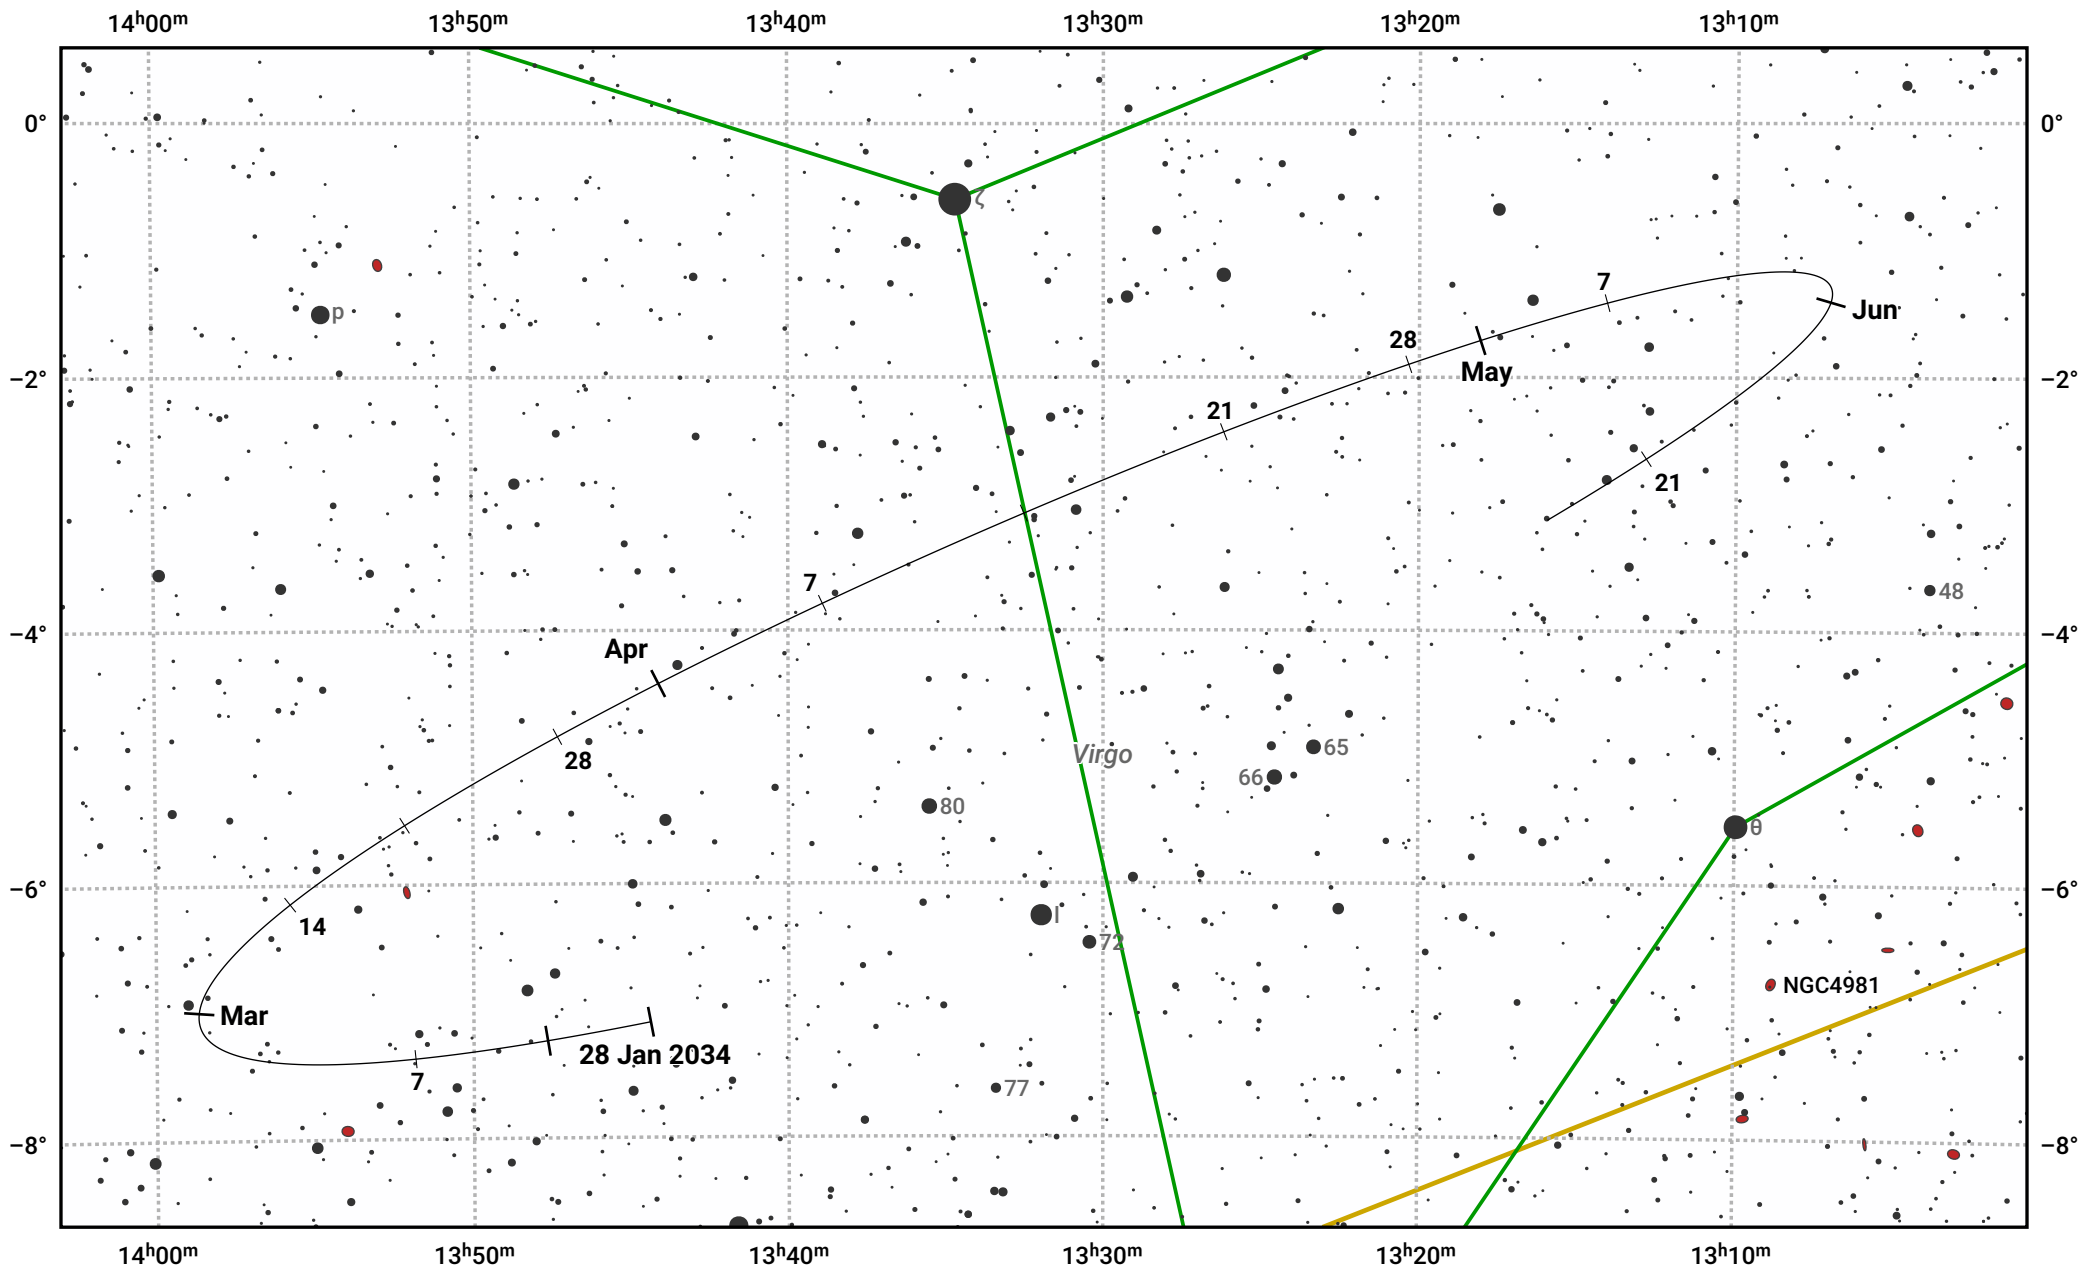

# The path of Asteroid 44 Nysa around opposition on 13 Apr 2034

© Dominic Ford 2011–2024. Date markers placed at midnight UTC. Downloaded from <https://in-the-sky.org>

Magnitude scale: 11.0 10.0 9.0 8.0 7.0 6.0 5.0 4.0 3.0

— Ecliptic Plane

- Galaxy
- Bright nebula
- Open cluster
- Globular cluster

Date	Mag	Phase
2034 Feb 1	10.9	95%
2034 Mar 1	10.4	97%
2034 Mar 23	10.0	99%
2034 Apr 1	9.8	100%
2034 May 1	10.0	99%
2034 Jun 1	10.8	97%
2034 Jun 7	11.0	97%