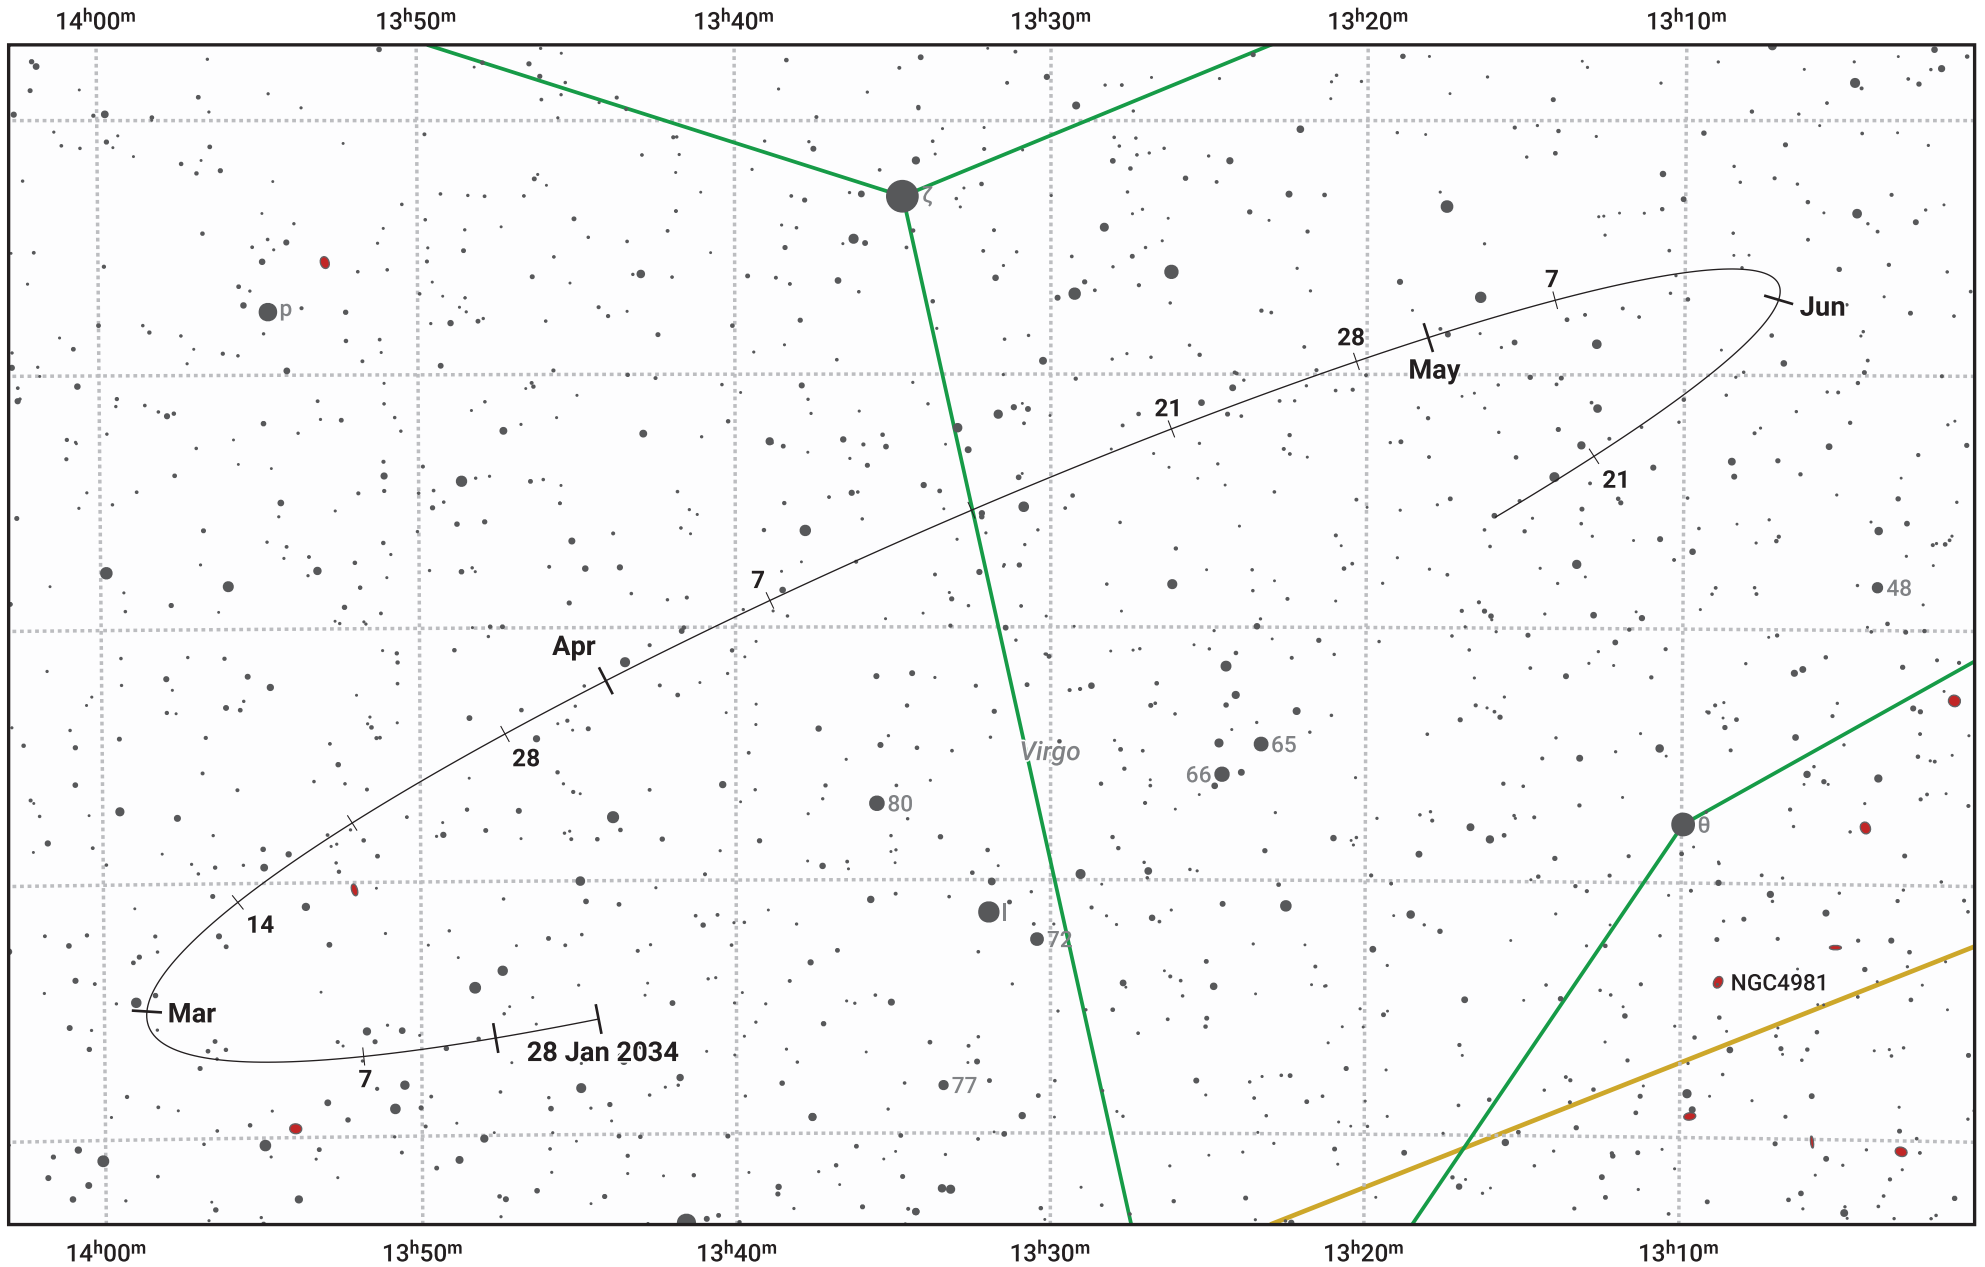

The path of Asteroid 44 Nysa around opposition on 13 Apr 2034

© Dominic Ford 2011–2024. Date markers placed at midnight UTC. Downloaded from <https://in-the-sky.org>

Magnitude scale: 11.0 10.0 9.0 8.0 7.0 6.0 5.0 4.0 3.0

Ecliptic Plane

Galaxy Bright nebula Open cluster Globular cluster

Date	Mag	Phase
2034 Feb 1	10.9	95%
2034 Mar 1	10.4	97%
2034 Mar 23	10.0	99%
2034 Apr 1	9.8	100%
2034 May 1	10.0	99%
2034 Jun 1	10.8	97%
2034 Jun 7	11.0	97%