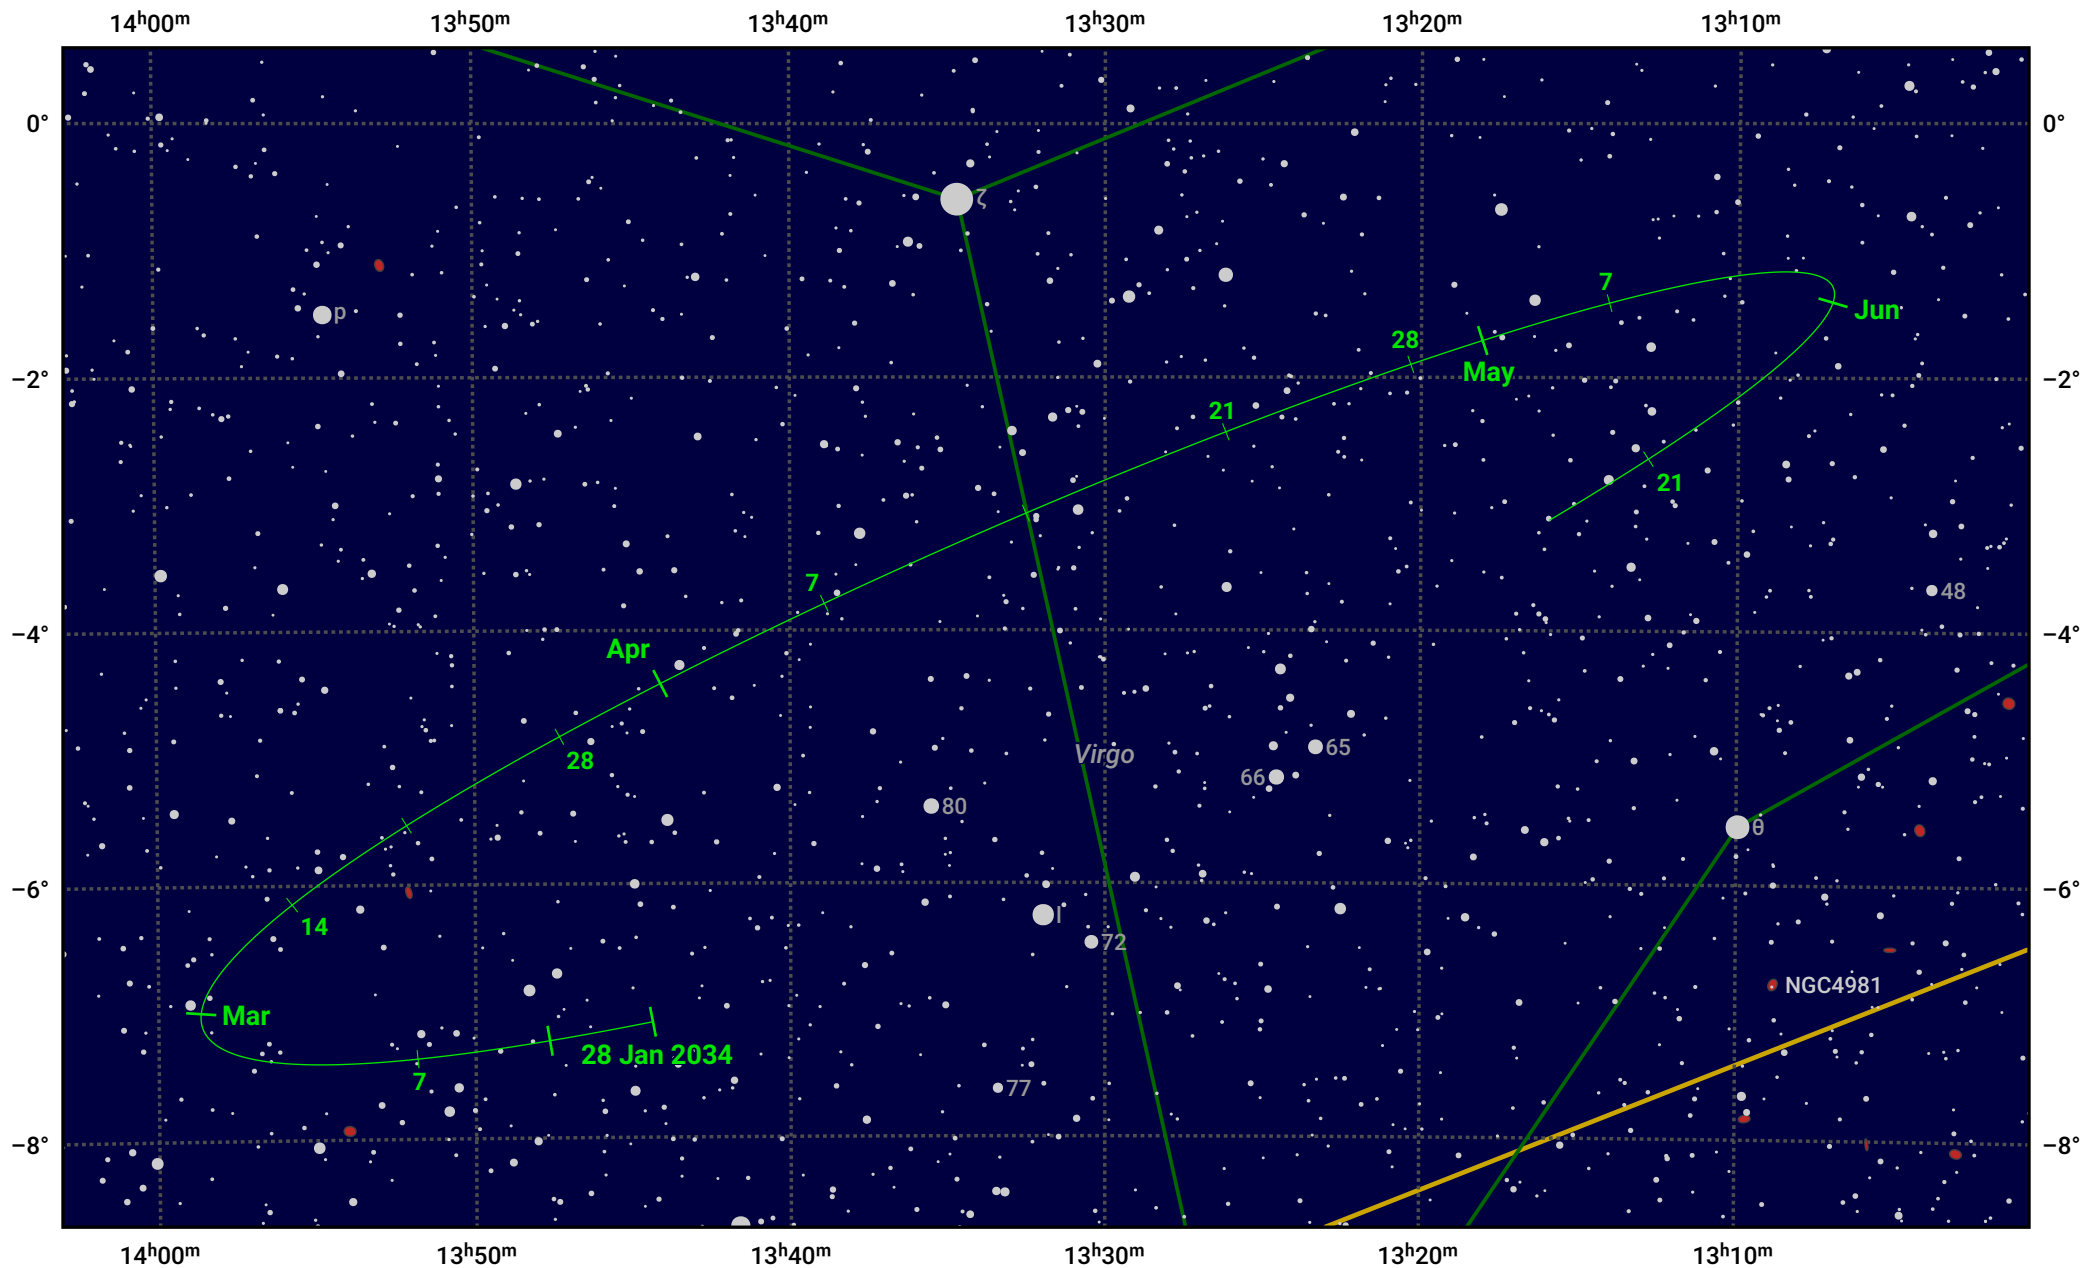

The path of Asteroid 44 Nysa around opposition on 13 Apr 2034

© Dominic Ford 2011–2024. Date markers placed at midnight UTC. Downloaded from <https://in-the-sky.org>

Magnitude scale: 11.0 10.0 9.0 8.0 7.0 6.0 5.0 4.0 3.0

— Ecliptic Plane

- Galaxy
- Bright nebula
- Open cluster
- Globular cluster

Date	Mag	Phase
2034 Feb 1	10.9	95%
2034 Mar 1	10.4	97%
2034 Mar 23	10.0	99%
2034 Apr 1	9.8	100%
2034 May 1	10.0	99%
2034 Jun 1	10.8	97%
2034 Jun 7	11.0	97%