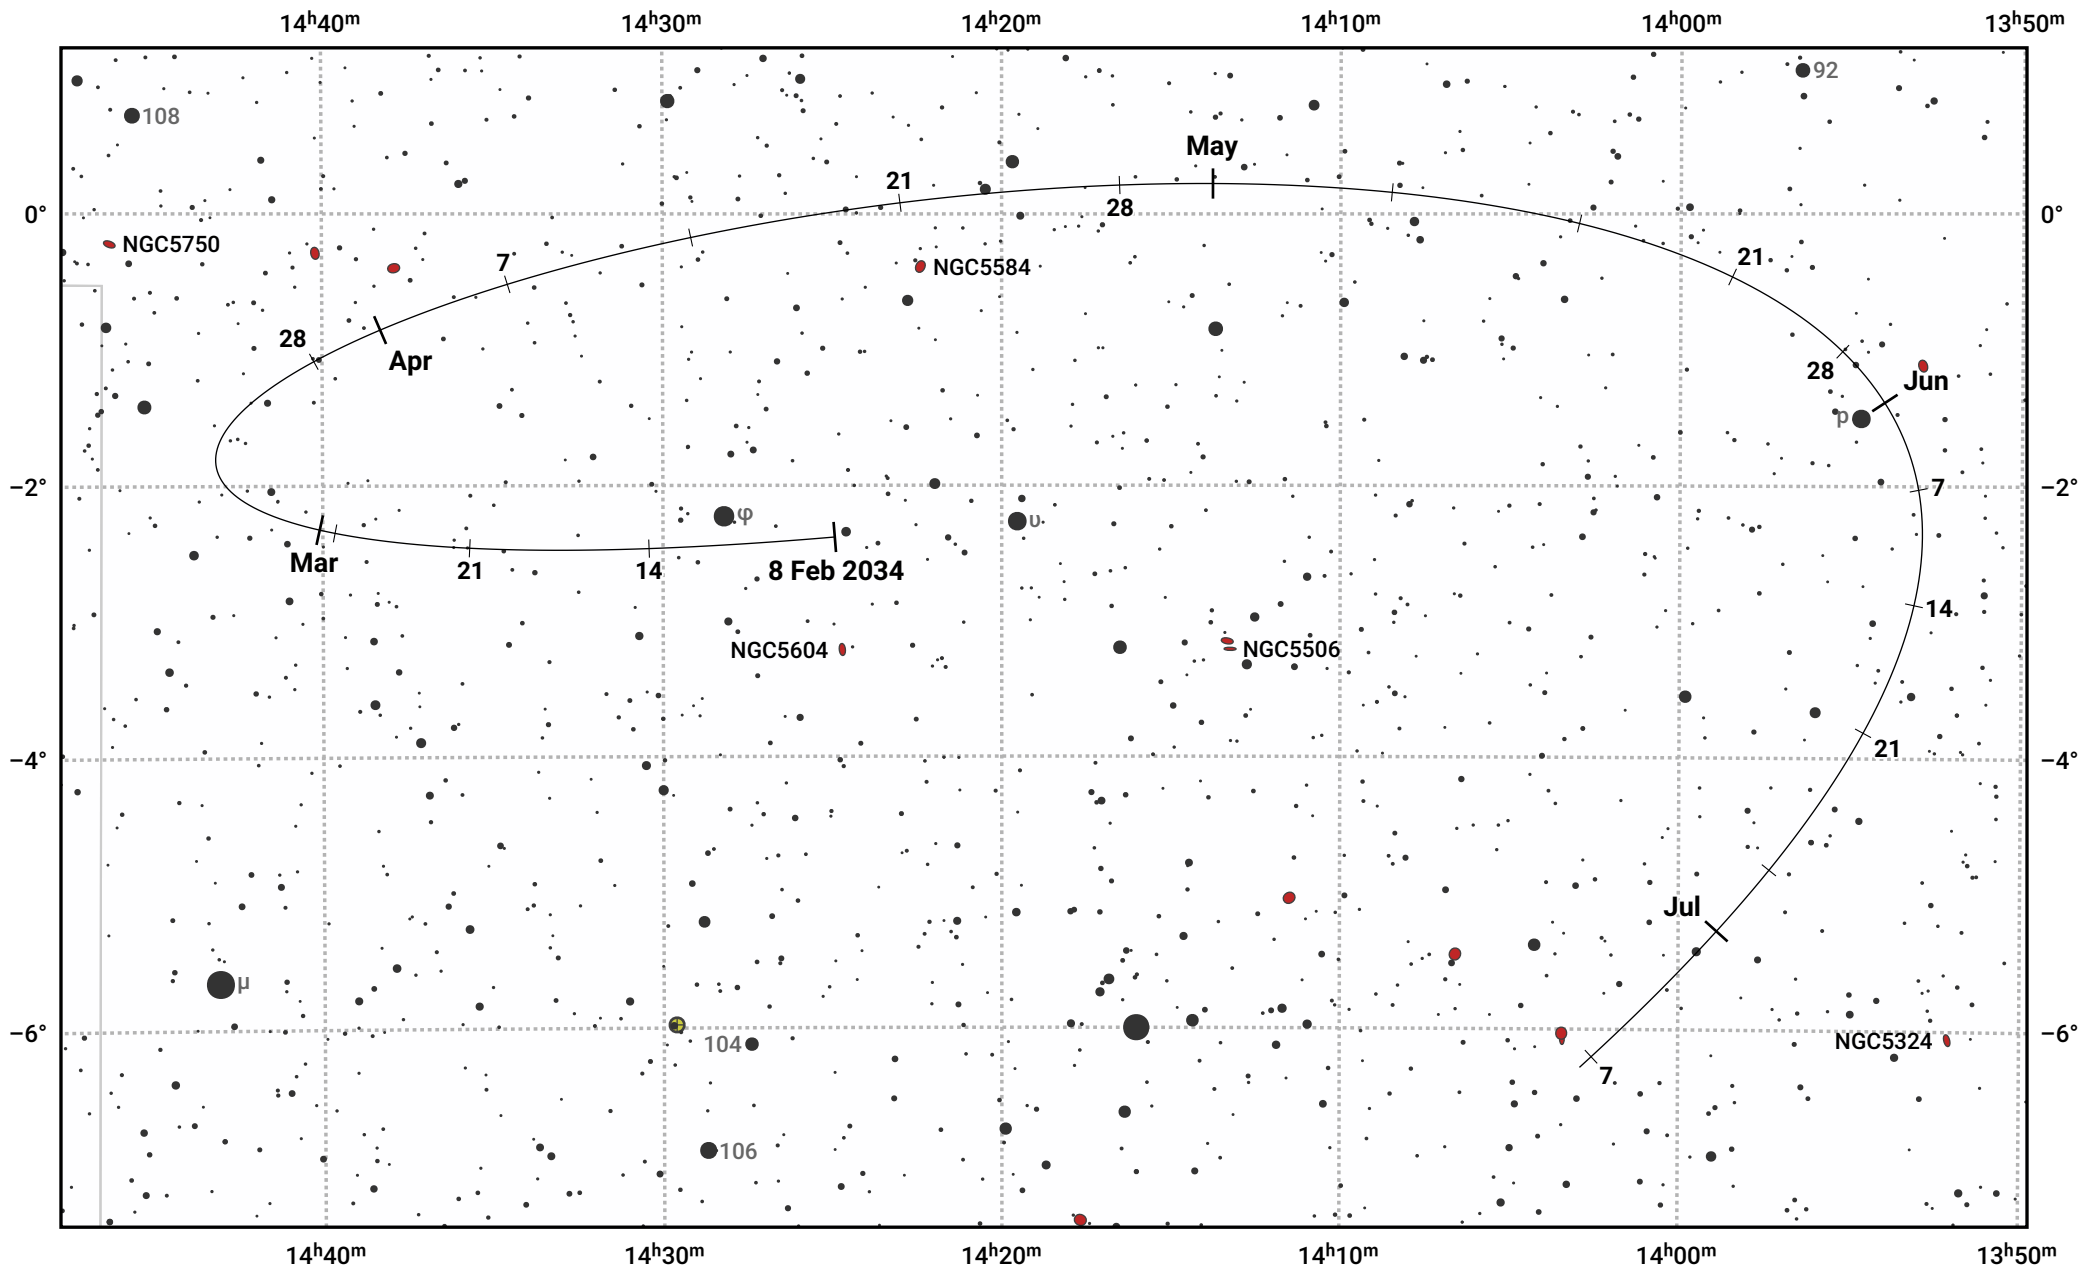

# The path of Asteroid 14 Irene around opposition on 24 Apr 2034

© Dominic Ford 2011–2024. Date markers placed at midnight UTC. Downloaded from <https://in-the-sky.org>

Magnitude scale: 11.0 10.0 9.0 8.0 7.0 6.0 5.0 4.0 3.0

— Ecliptic Plane

Galaxy    Bright nebula    Open cluster    Globular cluster

Date	Mag	Phase
2034 Mar 1	10.2	96%
2034 Mar 30	9.6	99%
2034 Apr 1	9.5	99%
2034 May 1	9.2	100%
2034 Jun 1	10.0	97%
2034 Jun 27	10.6	96%
2034 Jul 1	10.7	95%