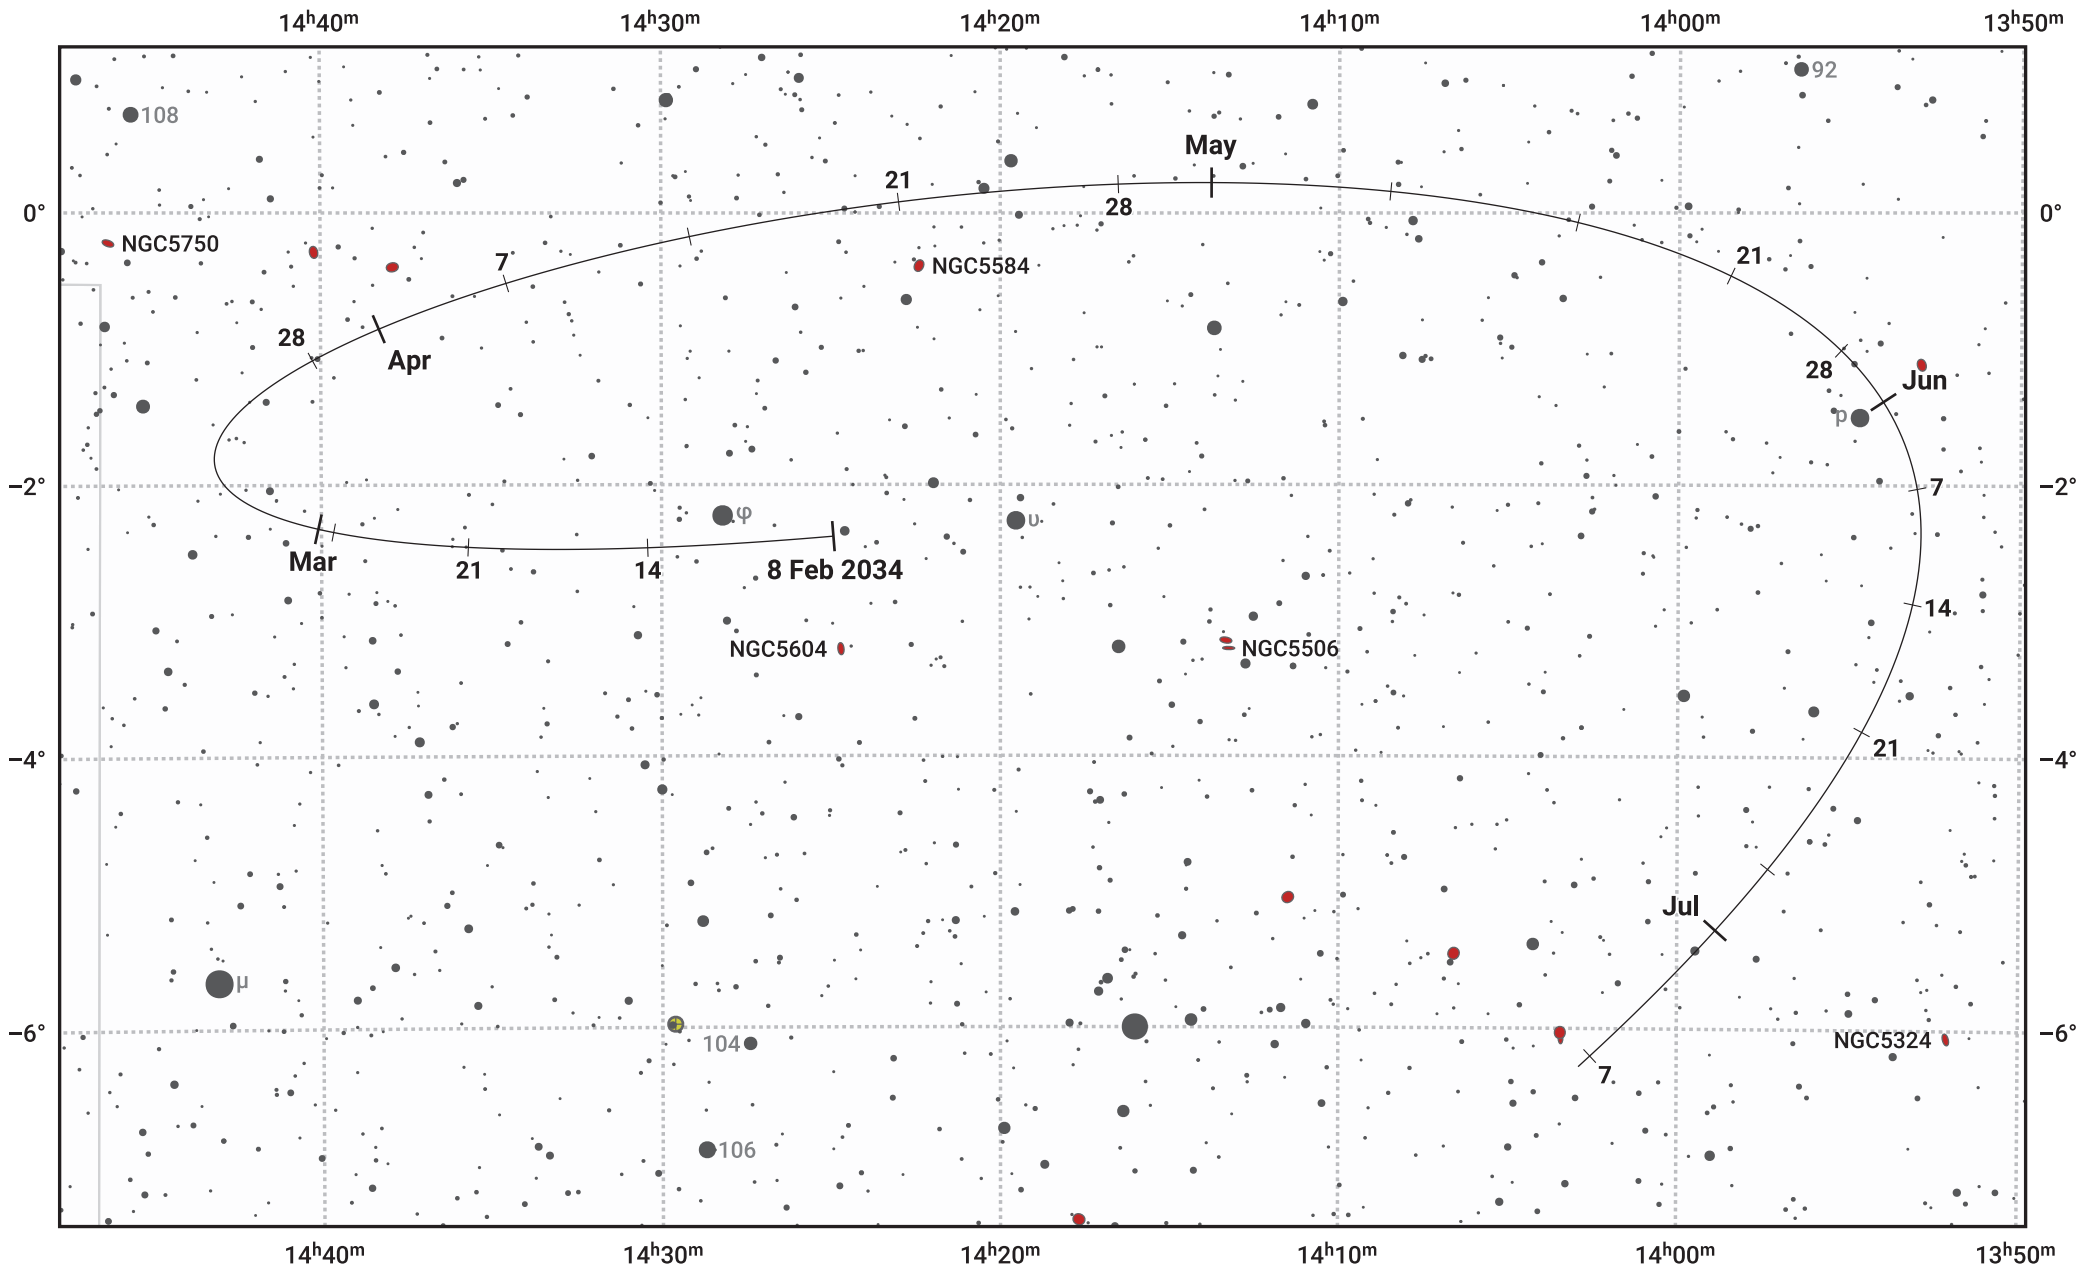

# The path of Asteroid 14 Irene around opposition on 24 Apr 2034

© Dominic Ford 2011–2024. Date markers placed at midnight UTC. Downloaded from <https://in-the-sky.org>

Magnitude scale: 11.0 10.0 9.0 8.0 7.0 6.0 5.0 4.0 3.0

— Ecliptic Plane

Galaxy    Bright nebula    Open cluster    Globular cluster

Date	Mag	Phase
2034 Mar 1	10.2	96%
2034 Mar 30	9.6	99%
2034 Apr 1	9.5	99%
2034 May 1	9.2	100%
2034 Jun 1	10.0	97%
2034 Jun 27	10.6	96%
2034 Jul 1	10.7	95%