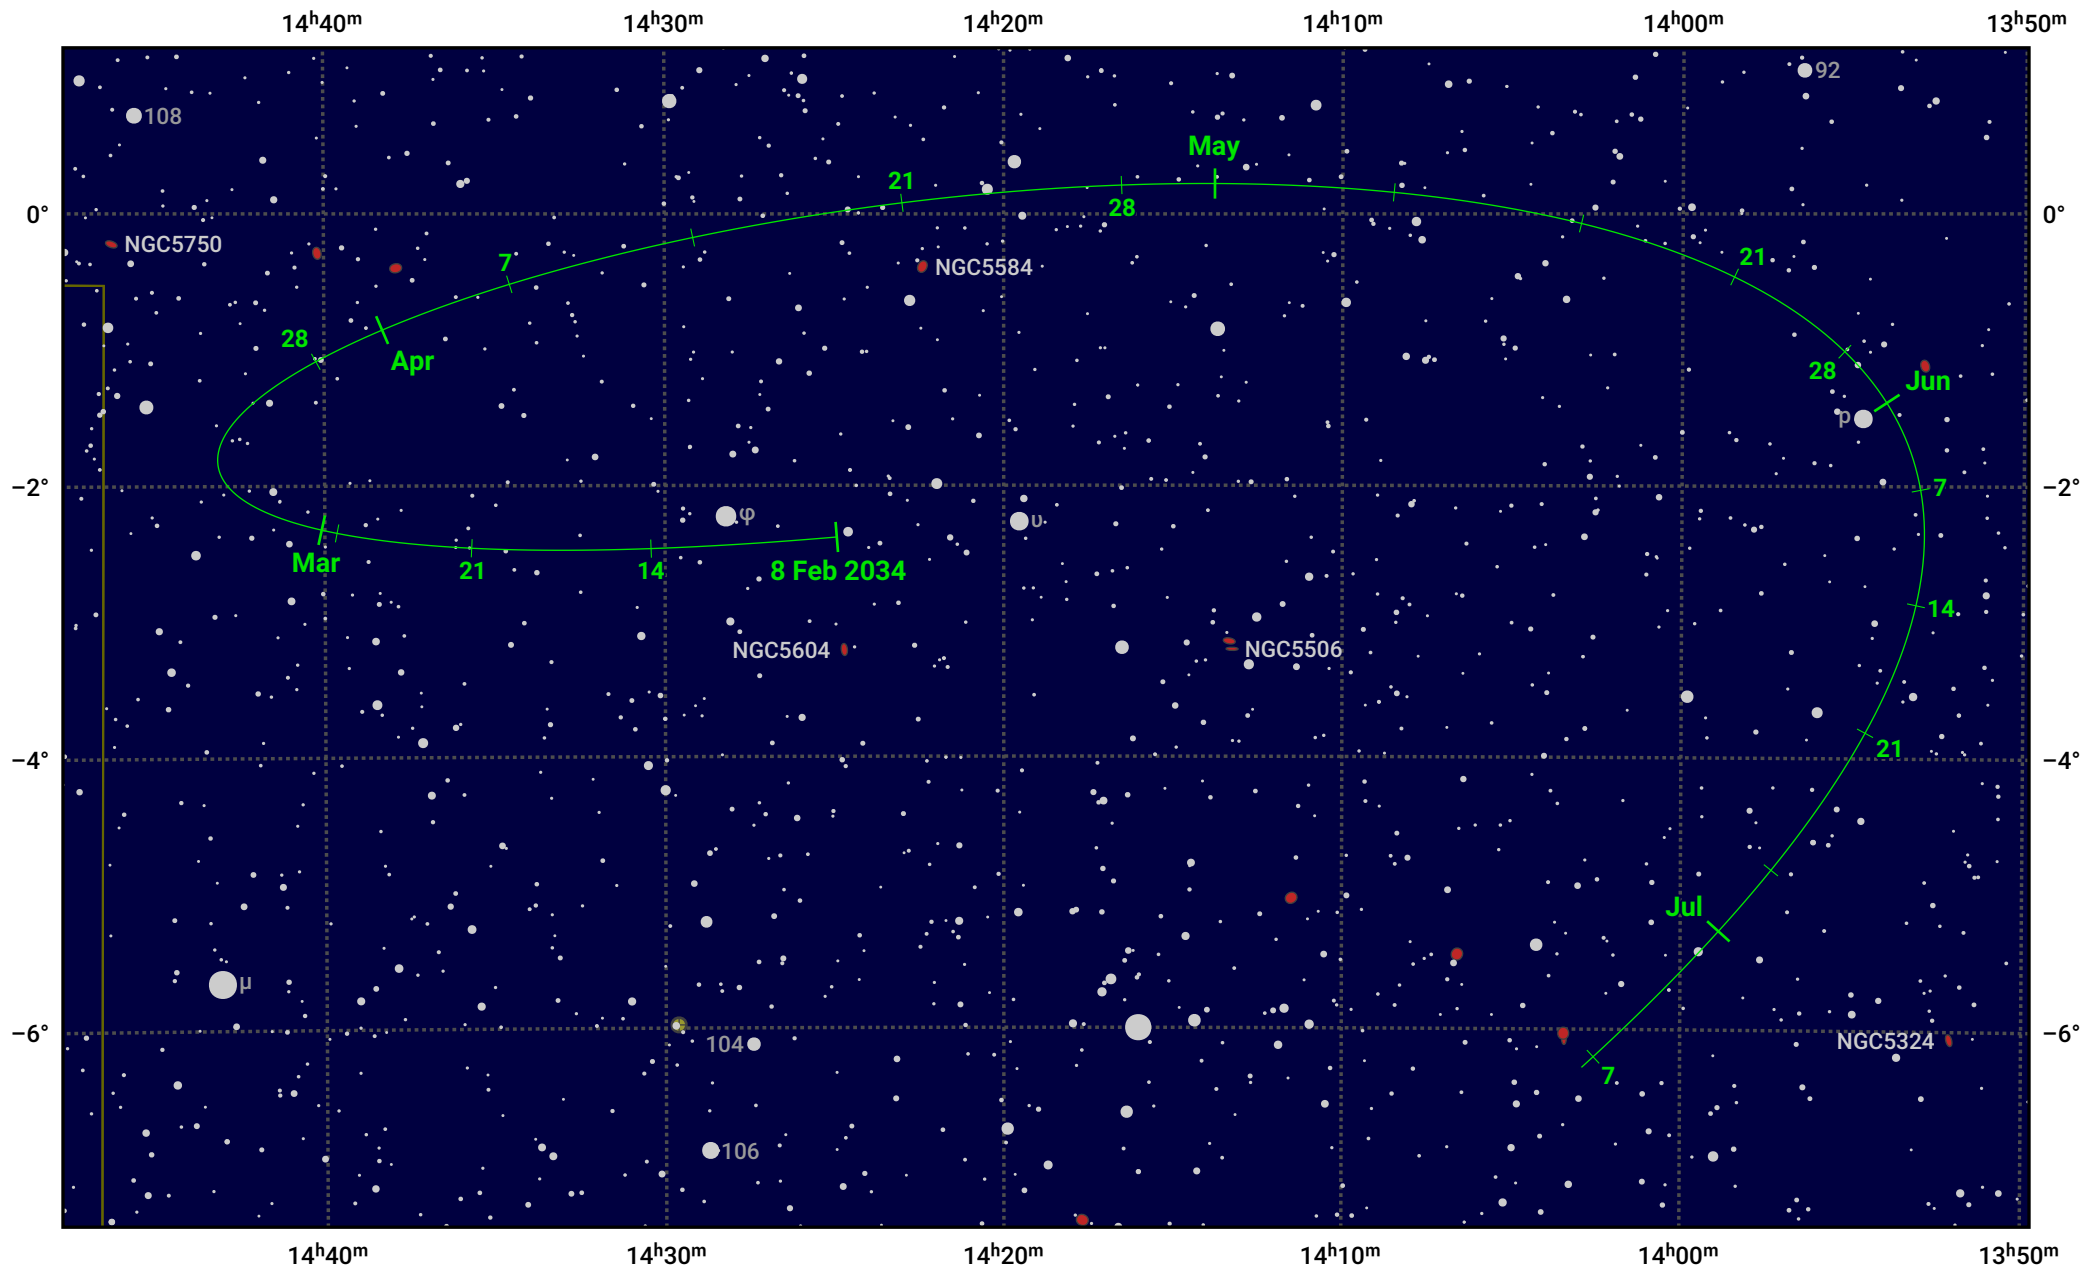

The path of Asteroid 14 Irene around opposition on 24 Apr 2034

© Dominic Ford 2011–2024. Date markers placed at midnight UTC. Downloaded from <https://in-the-sky.org>

Magnitude scale: 11.0 10.0 9.0 8.0 7.0 6.0 5.0 4.0 3.0

— Ecliptic Plane

Galaxy Bright nebula Open cluster Globular cluster

Date	Mag	Phase
2034 Mar 1	10.2	96%
2034 Mar 30	9.6	99%
2034 Apr 1	9.5	99%
2034 May 1	9.2	100%
2034 Jun 1	10.0	97%
2034 Jun 27	10.6	96%
2034 Jul 1	10.7	95%