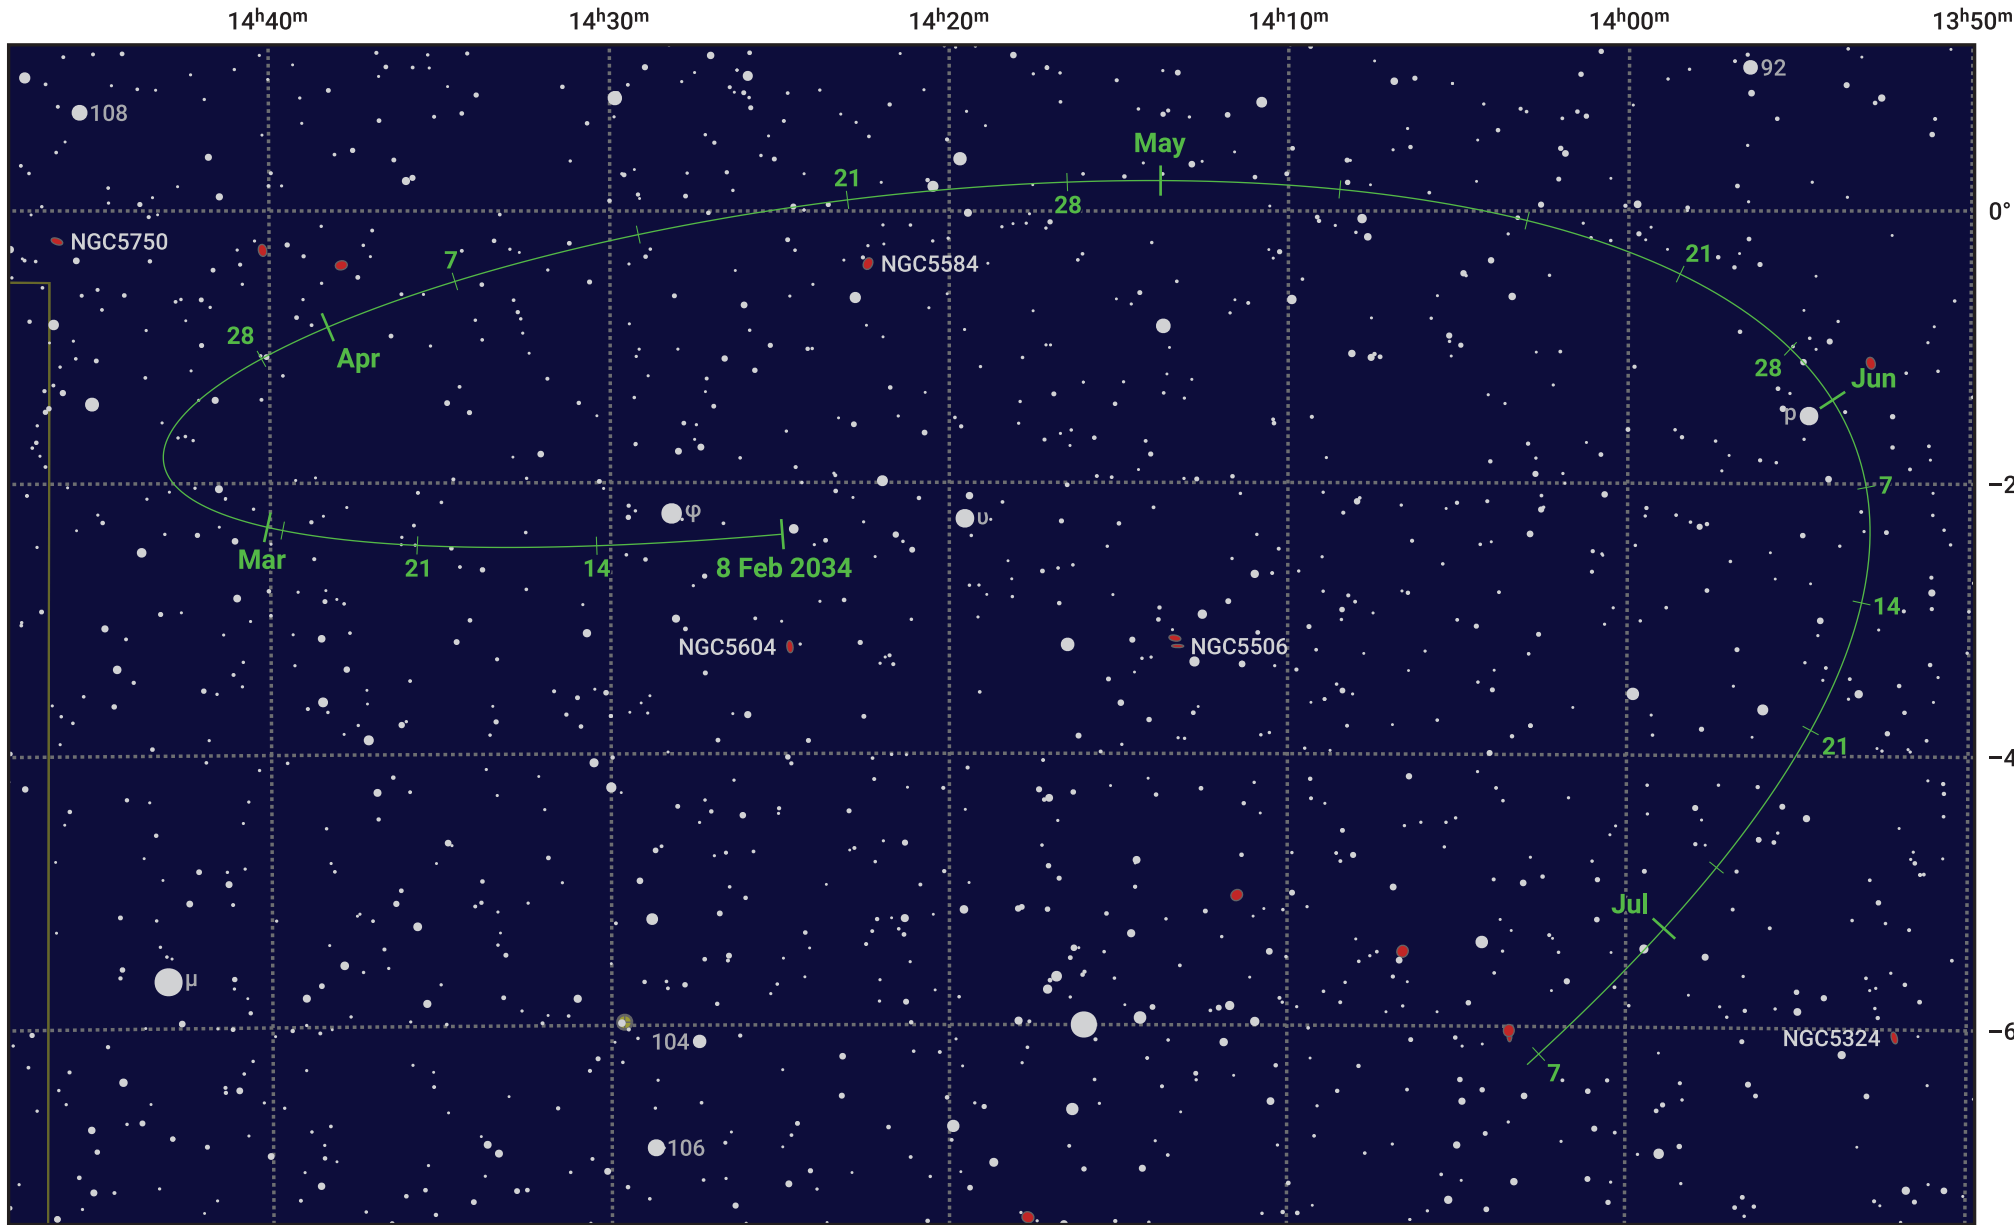

# The path of Asteroid 14 Irene around opposition on 24 Apr 2034

© Dominic Ford 2011–2024. Date markers placed at midnight UTC. Downloaded from <https://in-the-sky.org>

Magnitude scale: 11.0 10.0 9.0 8.0 7.0 6.0 5.0 4.0 3.0

Ecliptic Plane

Galaxy    Bright nebula    Open cluster    Globular cluster

Date	Mag	Phase
2034 Mar 1	10.2	96%
2034 Mar 30	9.6	99%
2034 Apr 1	9.5	99%
2034 May 1	9.2	100%
2034 Jun 1	10.0	97%
2034 Jun 27	10.6	96%
2034 Jul 1	10.7	95%