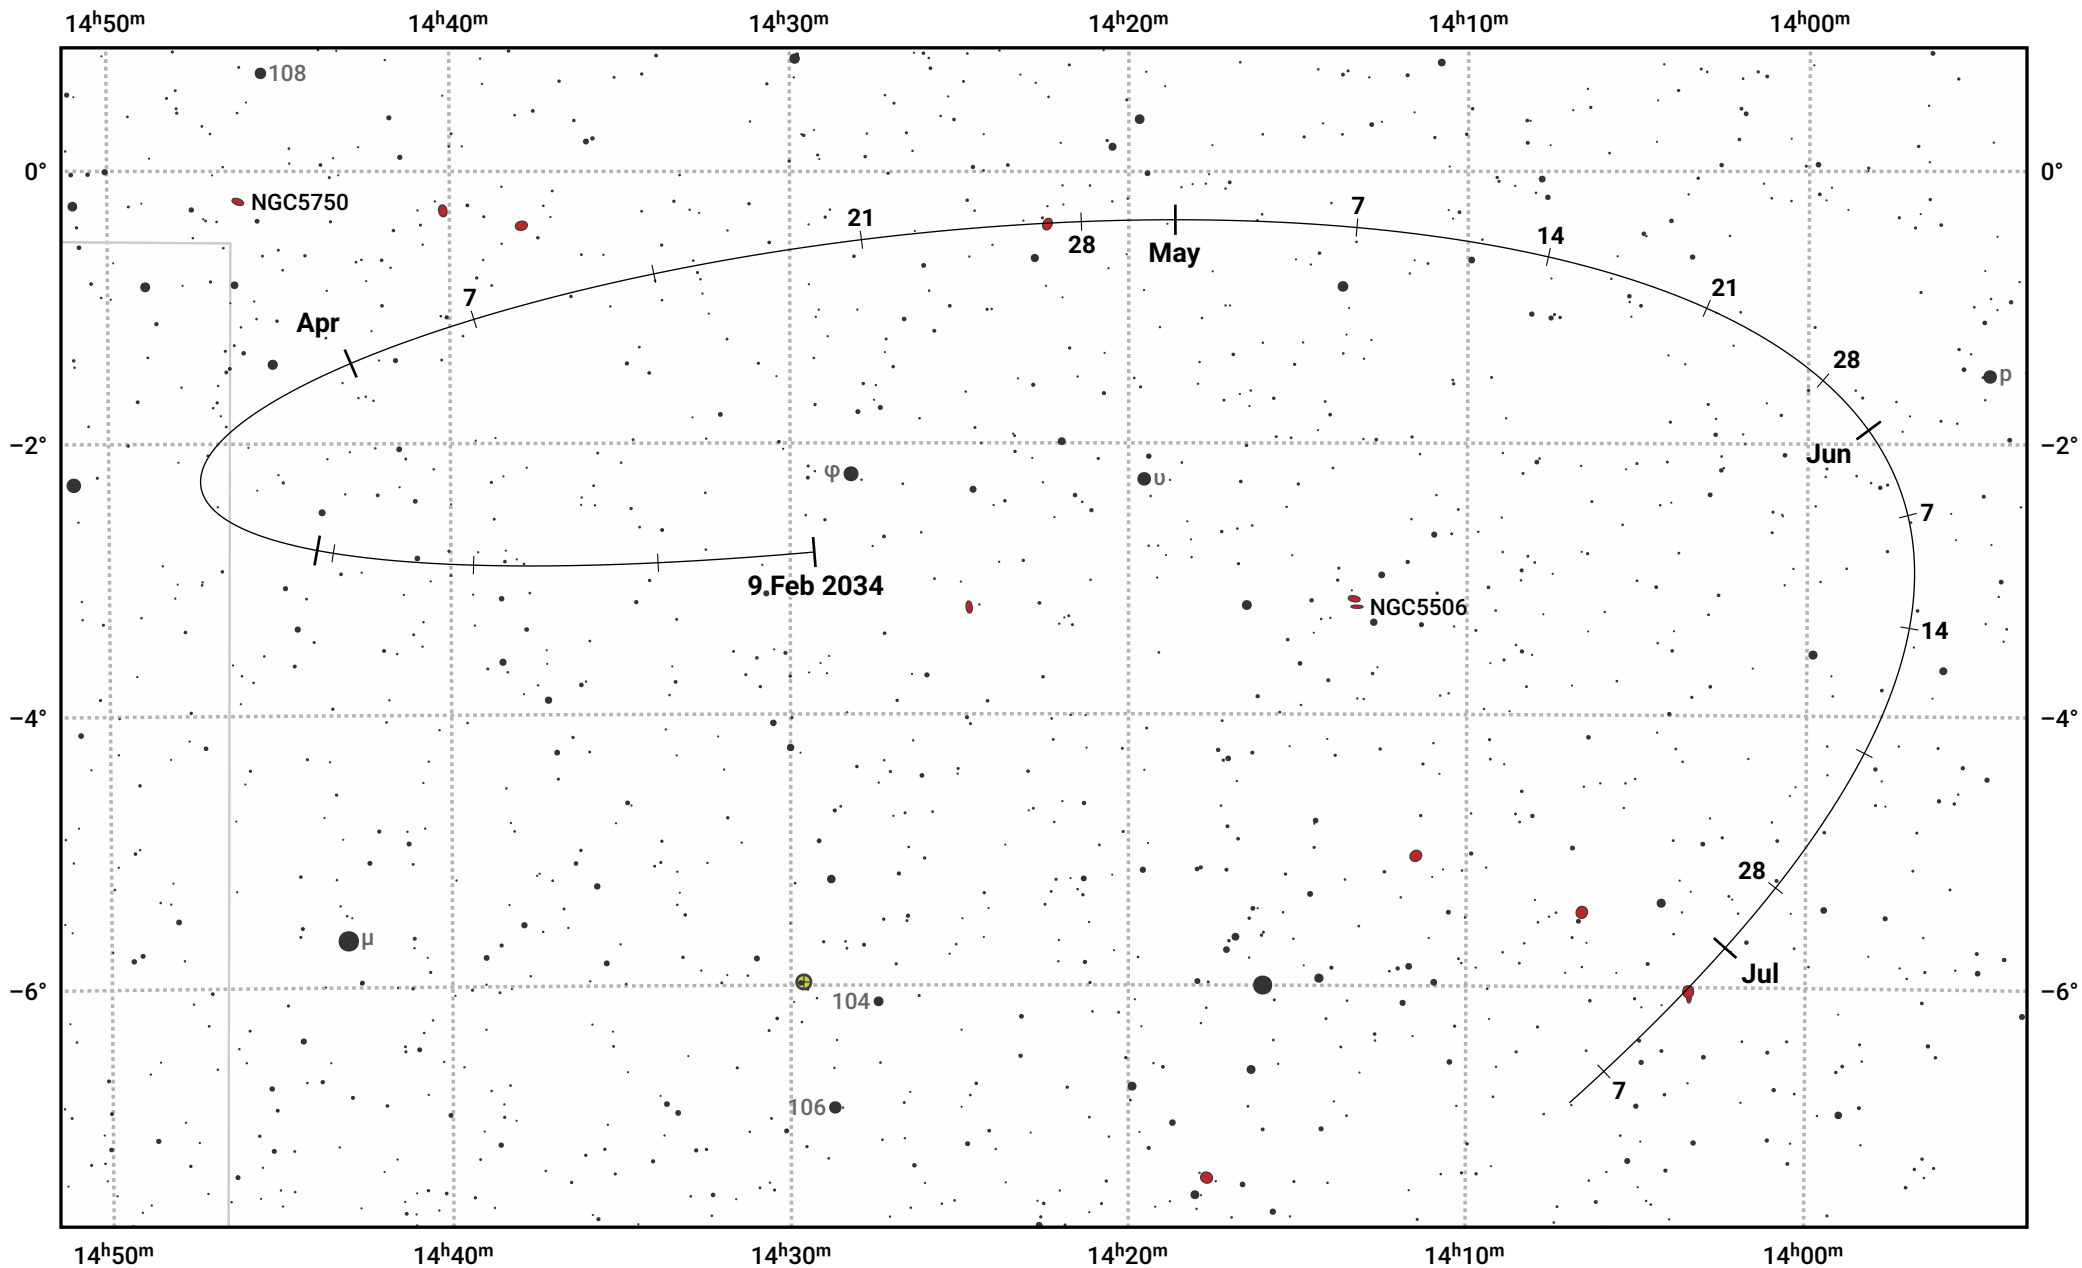

The path of Asteroid 14 Irene around opposition on 25 Apr 2034

© Dominic Ford 2011–2024. Date markers placed at midnight UTC. Downloaded from <https://in-the-sky.org>

Magnitude scale: 11.0 10.0 9.0 8.0 7.0 6.0 5.0 4.0 3.0

— Ecliptic Plane

Galaxy Bright nebula Open cluster Globular cluster

Date	Mag	Phase
2034 Mar 1	10.2	96%
2034 Mar 31	9.6	99%
2034 Apr 1	9.6	99%
2034 May 1	9.2	100%
2034 Jun 1	10.0	98%
2034 Jun 28	10.6	96%
2034 Jul 1	10.7	95%