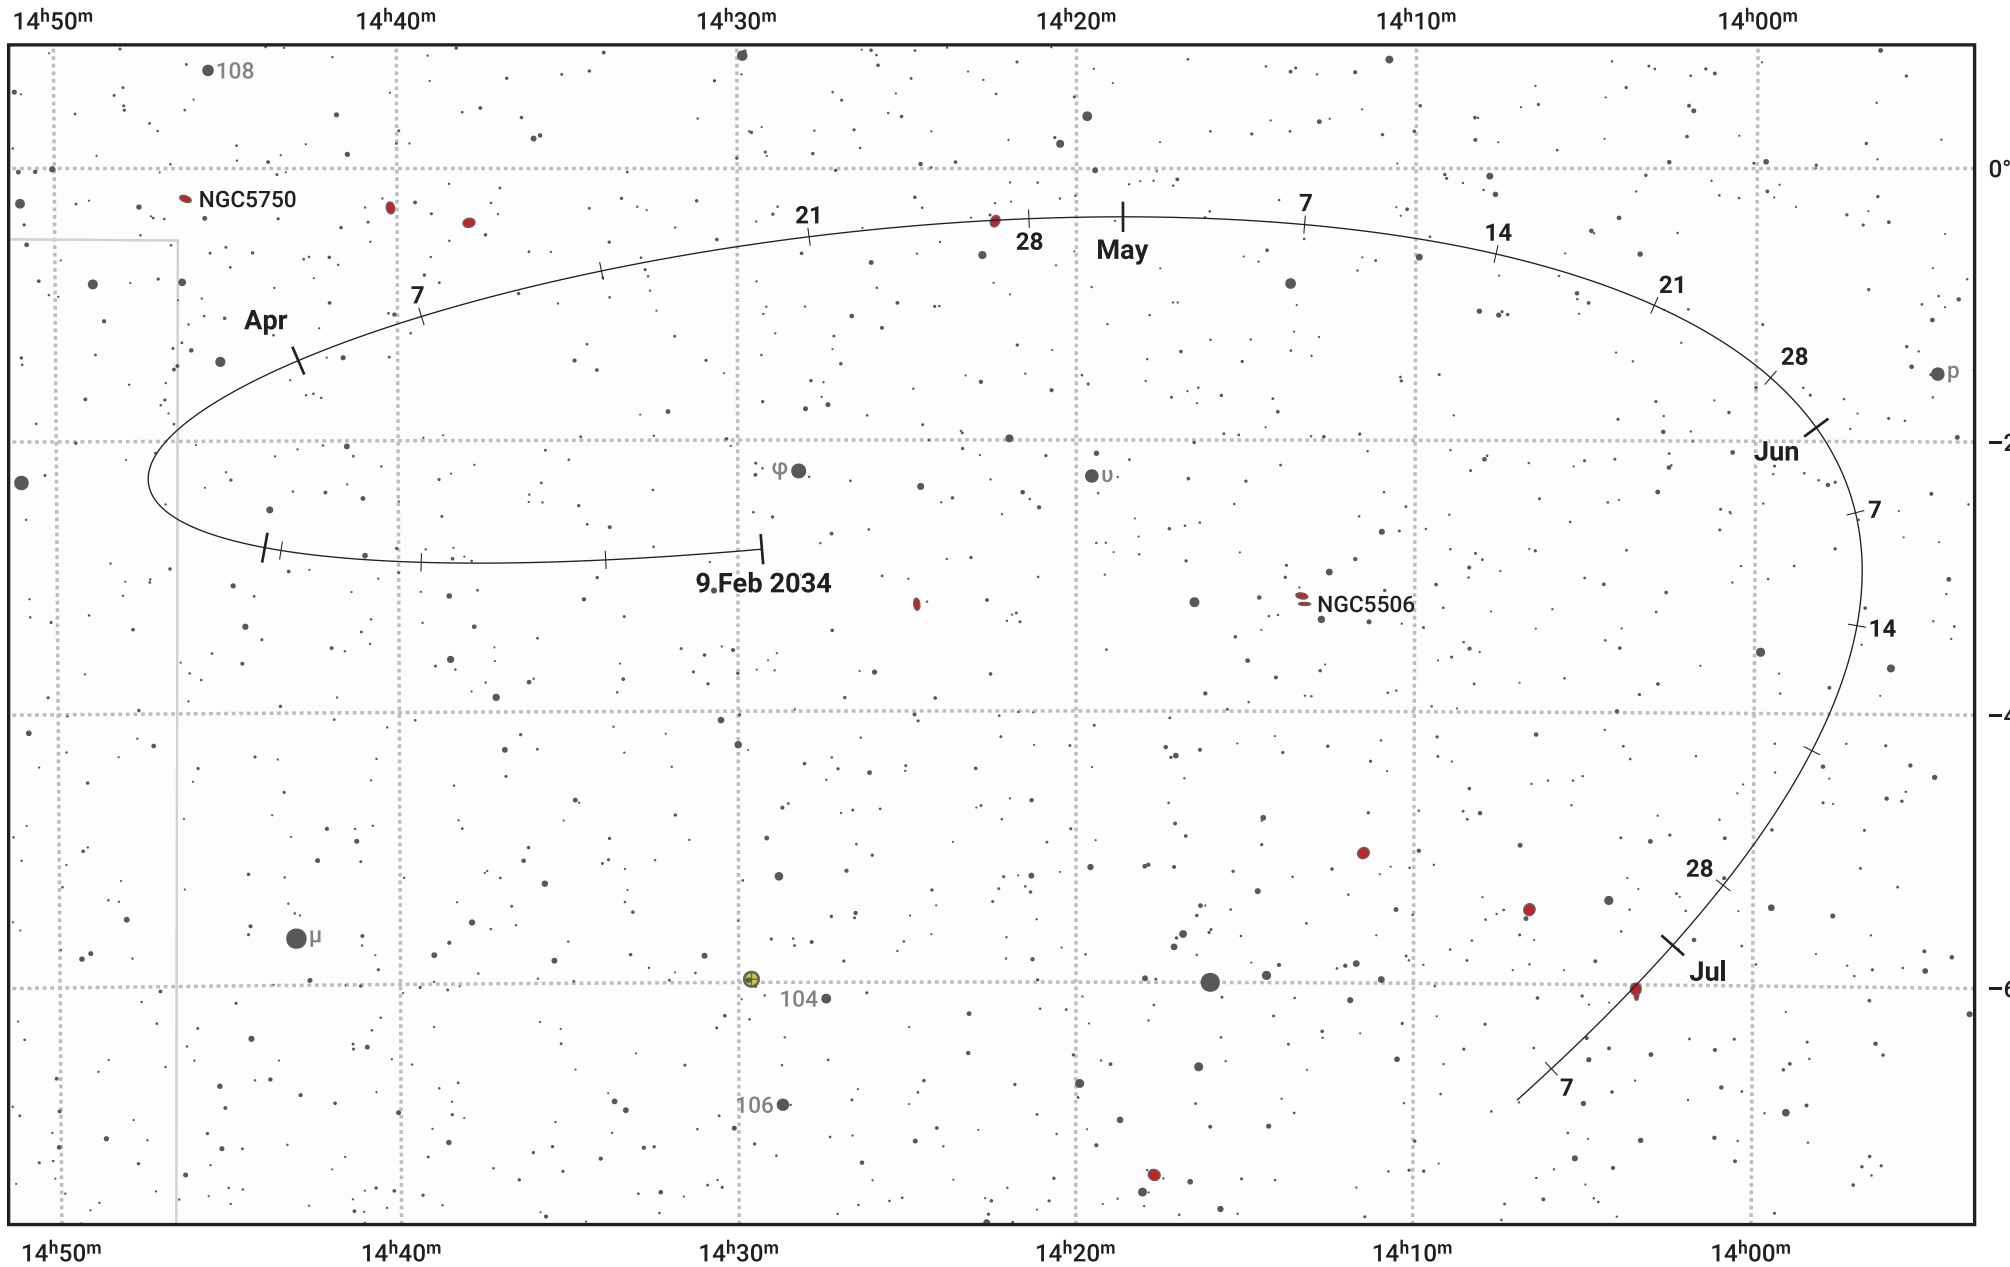

The path of Asteroid 14 Irene around opposition on 25 Apr 2034

© Dominic Ford 2011–2024. Date markers placed at midnight UTC. Downloaded from <https://in-the-sky.org>

Magnitude scale: 11.0 10.0 9.0 8.0 7.0 6.0 5.0 4.0 3.0

— Ecliptic Plane

- Galaxy
- Bright nebula
- Open cluster
- ⊕ Globular cluster

Date	Mag	Phase
2034 Mar 1	10.2	96%
2034 Mar 31	9.6	99%
2034 Apr 1	9.6	99%
2034 May 1	9.2	100%
2034 Jun 1	10.0	98%
2034 Jun 28	10.6	96%
2034 Jul 1	10.7	95%