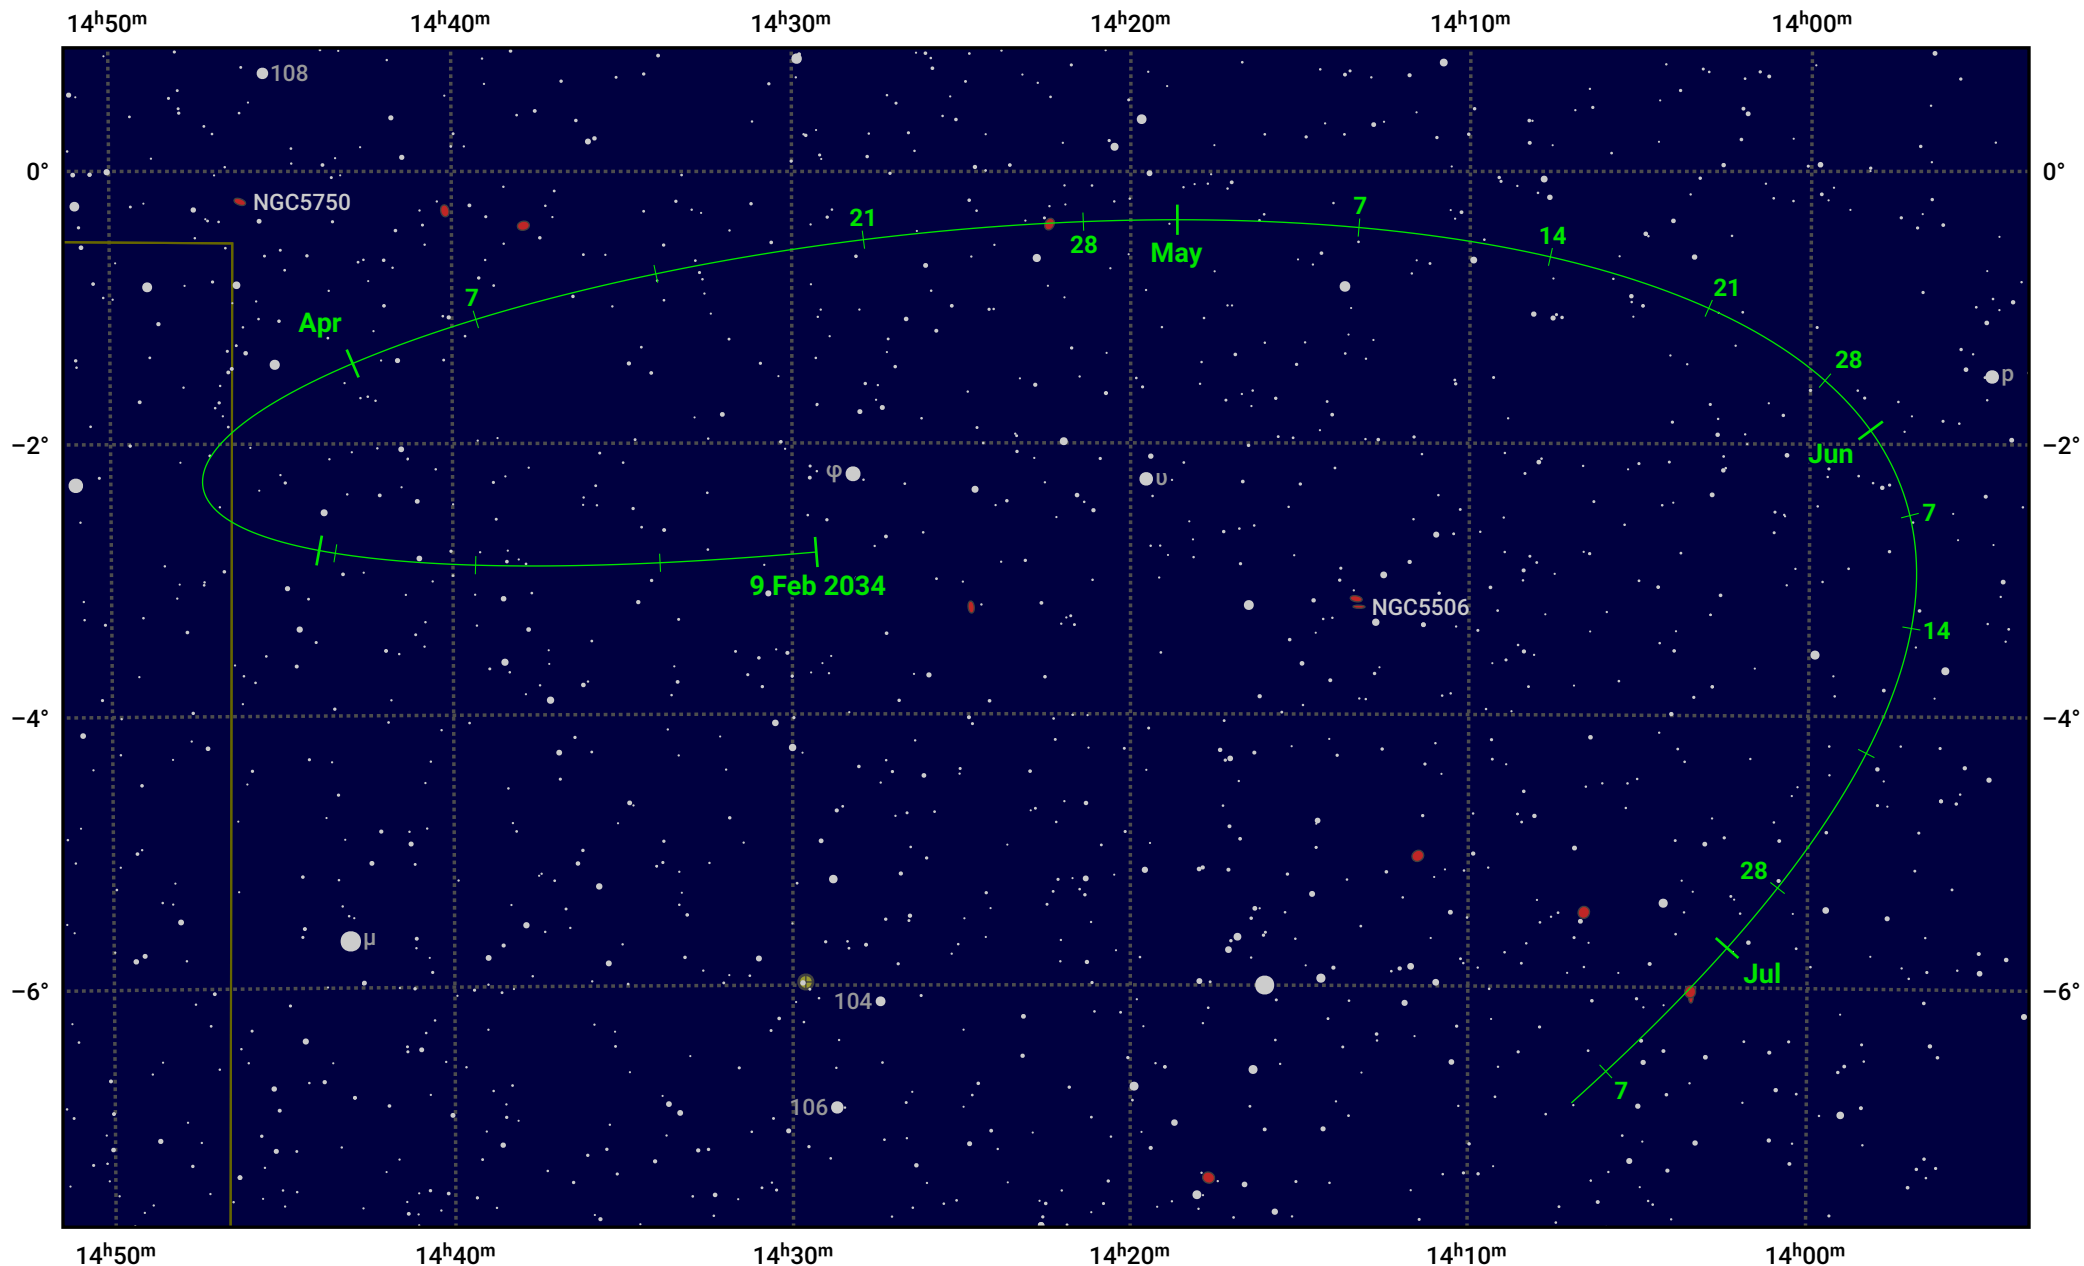

# The path of Asteroid 14 Irene around opposition on 25 Apr 2034

© Dominic Ford 2011–2024. Date markers placed at midnight UTC. Downloaded from <https://in-the-sky.org>

Magnitude scale: 11.0 10.0 9.0 8.0 7.0 6.0 5.0 4.0 3.0

— Ecliptic Plane

- Galaxy
- Bright nebula
- Open cluster
- ⊕ Globular cluster

Date	Mag	Phase
2034 Mar 1	10.2	96%
2034 Mar 31	9.6	99%
2034 Apr 1	9.6	99%
2034 May 1	9.2	100%
2034 Jun 1	10.0	98%
2034 Jun 28	10.6	96%
2034 Jul 1	10.7	95%