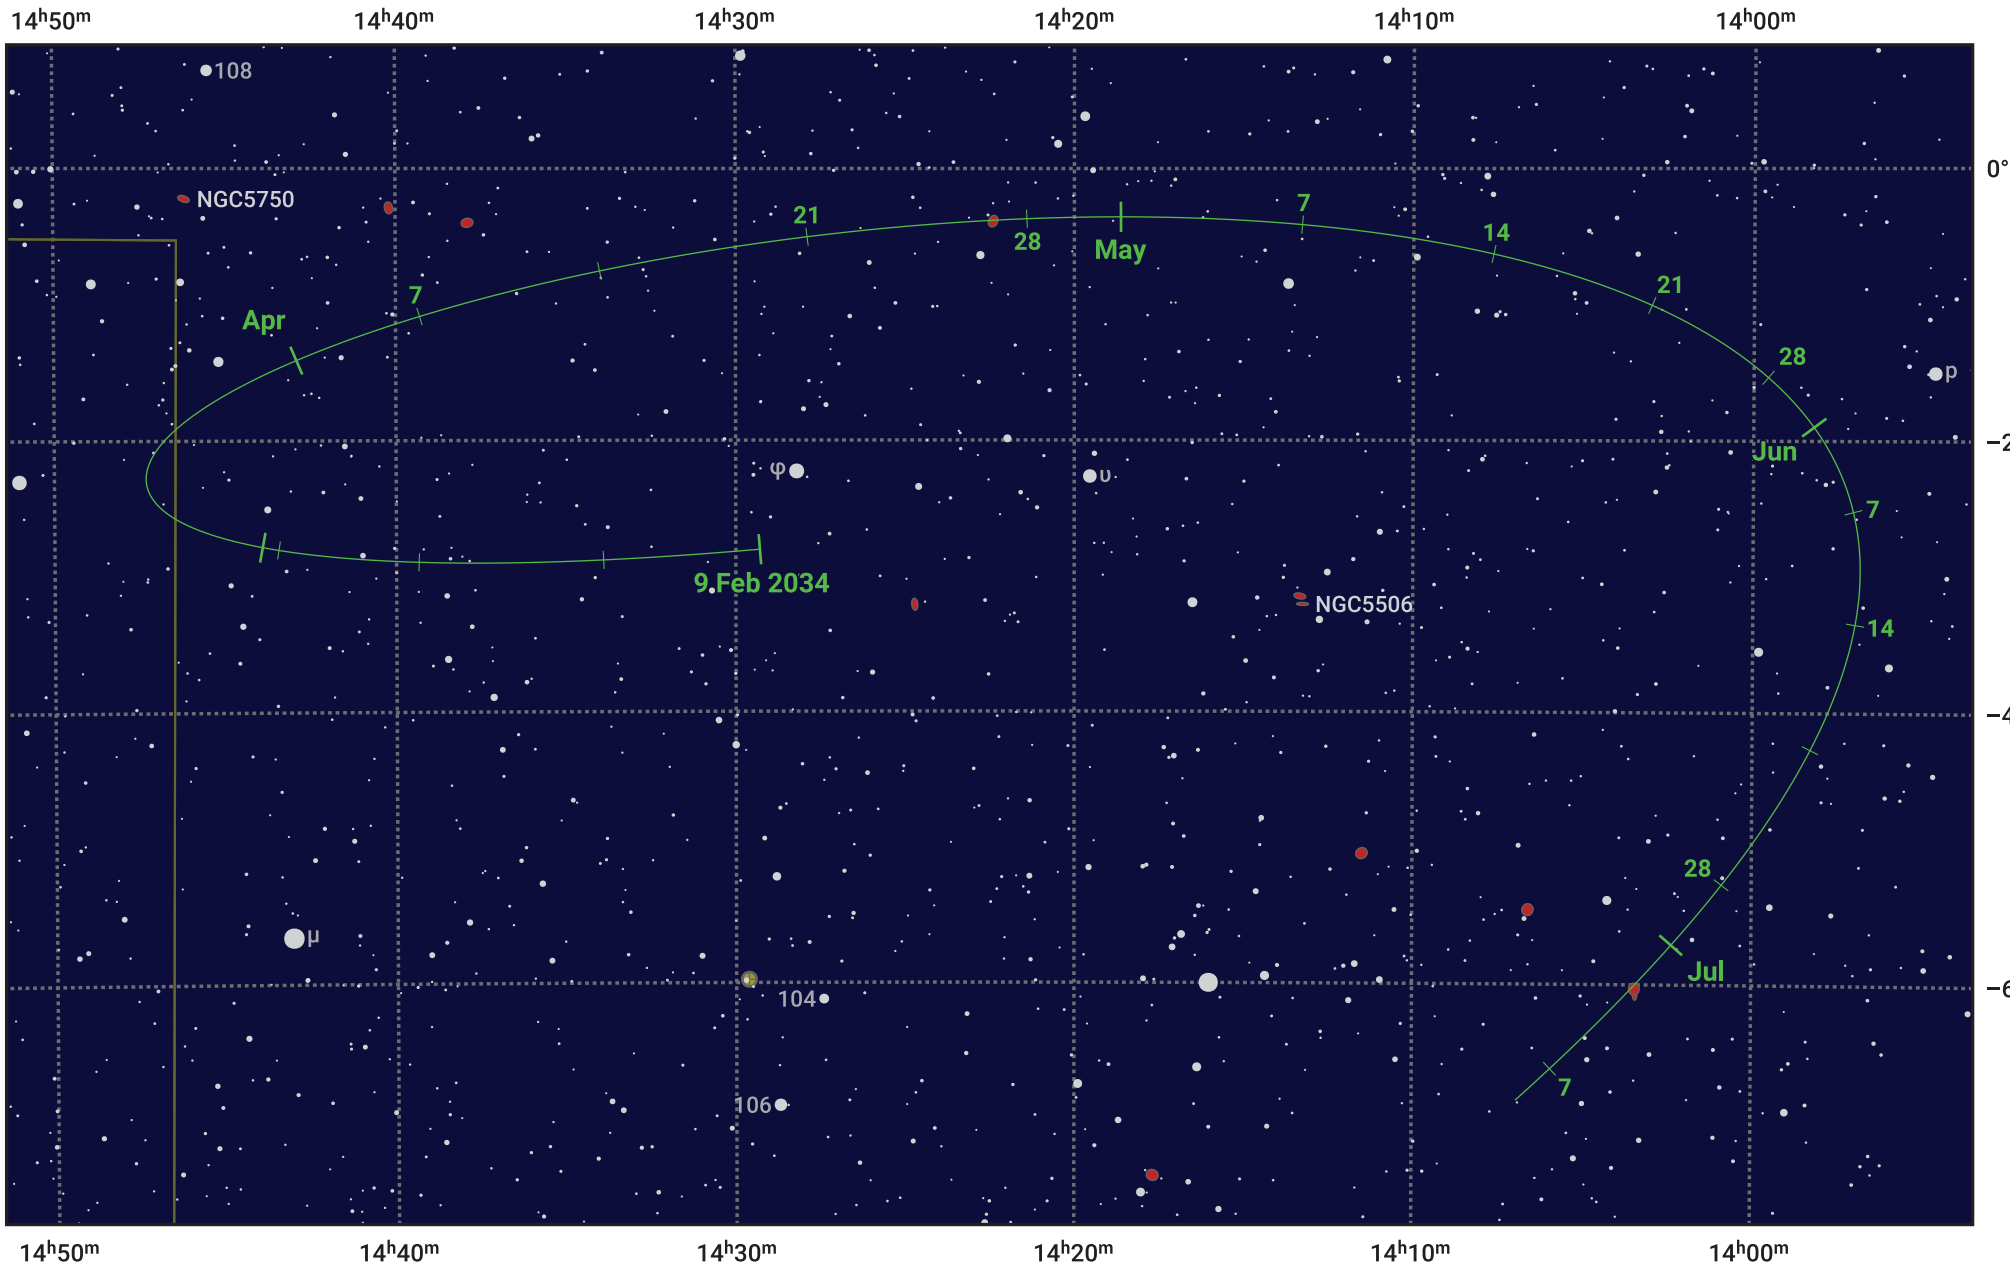

# The path of Asteroid 14 Irene around opposition on 25 Apr 2034

© Dominic Ford 2011–2024. Date markers placed at midnight UTC. Downloaded from <https://in-the-sky.org>

Magnitude scale: 11.0 10.0 9.0 8.0 7.0 6.0 5.0 4.0 3.0

— Ecliptic Plane

Galaxy    Bright nebula    Open cluster    Globular cluster

Date	Mag	Phase
2034 Mar 1	10.2	96%
2034 Mar 31	9.6	99%
2034 Apr 1	9.6	99%
2034 May 1	9.2	100%
2034 Jun 1	10.0	98%
2034 Jun 28	10.6	96%
2034 Jul 1	10.7	95%