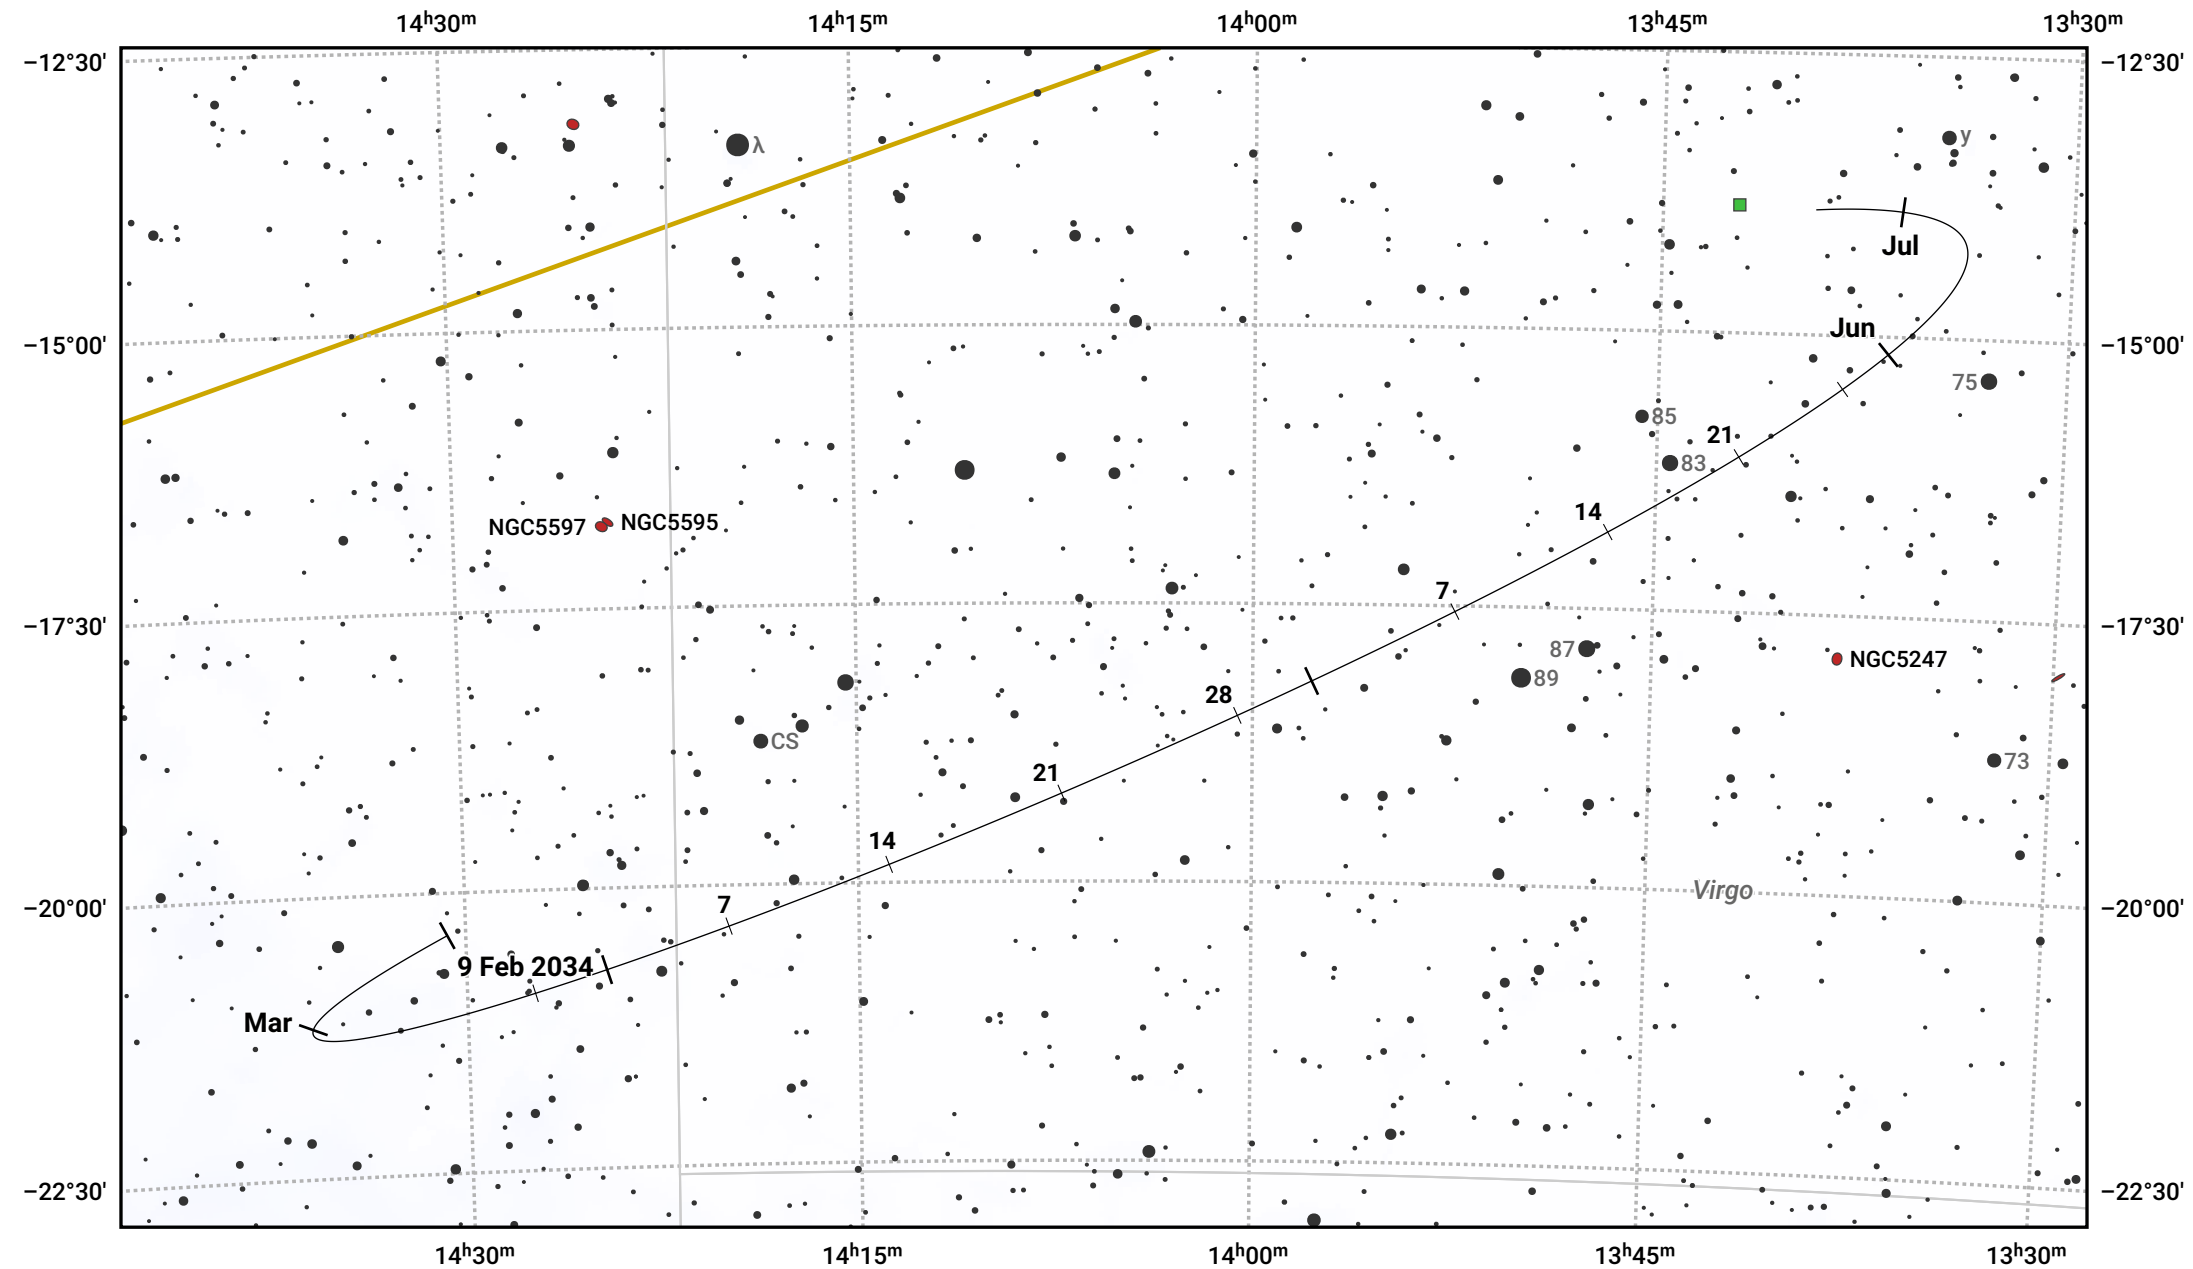

The path of Asteroid 7 Iris around opposition on 25 Apr 2024

© Dominic Ford 2011–2024. Date markers placed at midnight UTC. Downloaded from <https://in-the-sky.org>

Magnitude scale: · 10.0 · 9.0 · 8.0 · 7.0 · 6.0 ● 5.0 ●● 4.0

— Ecliptic Plane

● Galaxy ■ Bright nebula ● Open cluster ⊕ Globular cluster

Date	Mag
2024 Mar 1	10.7
2024 Apr 1	10.1
2024 Apr 9	9.9
2024 May 1	9.7
2024 Jun 1	10.4
2024 Jul 1	10.9
2024 Jul 4	10.9