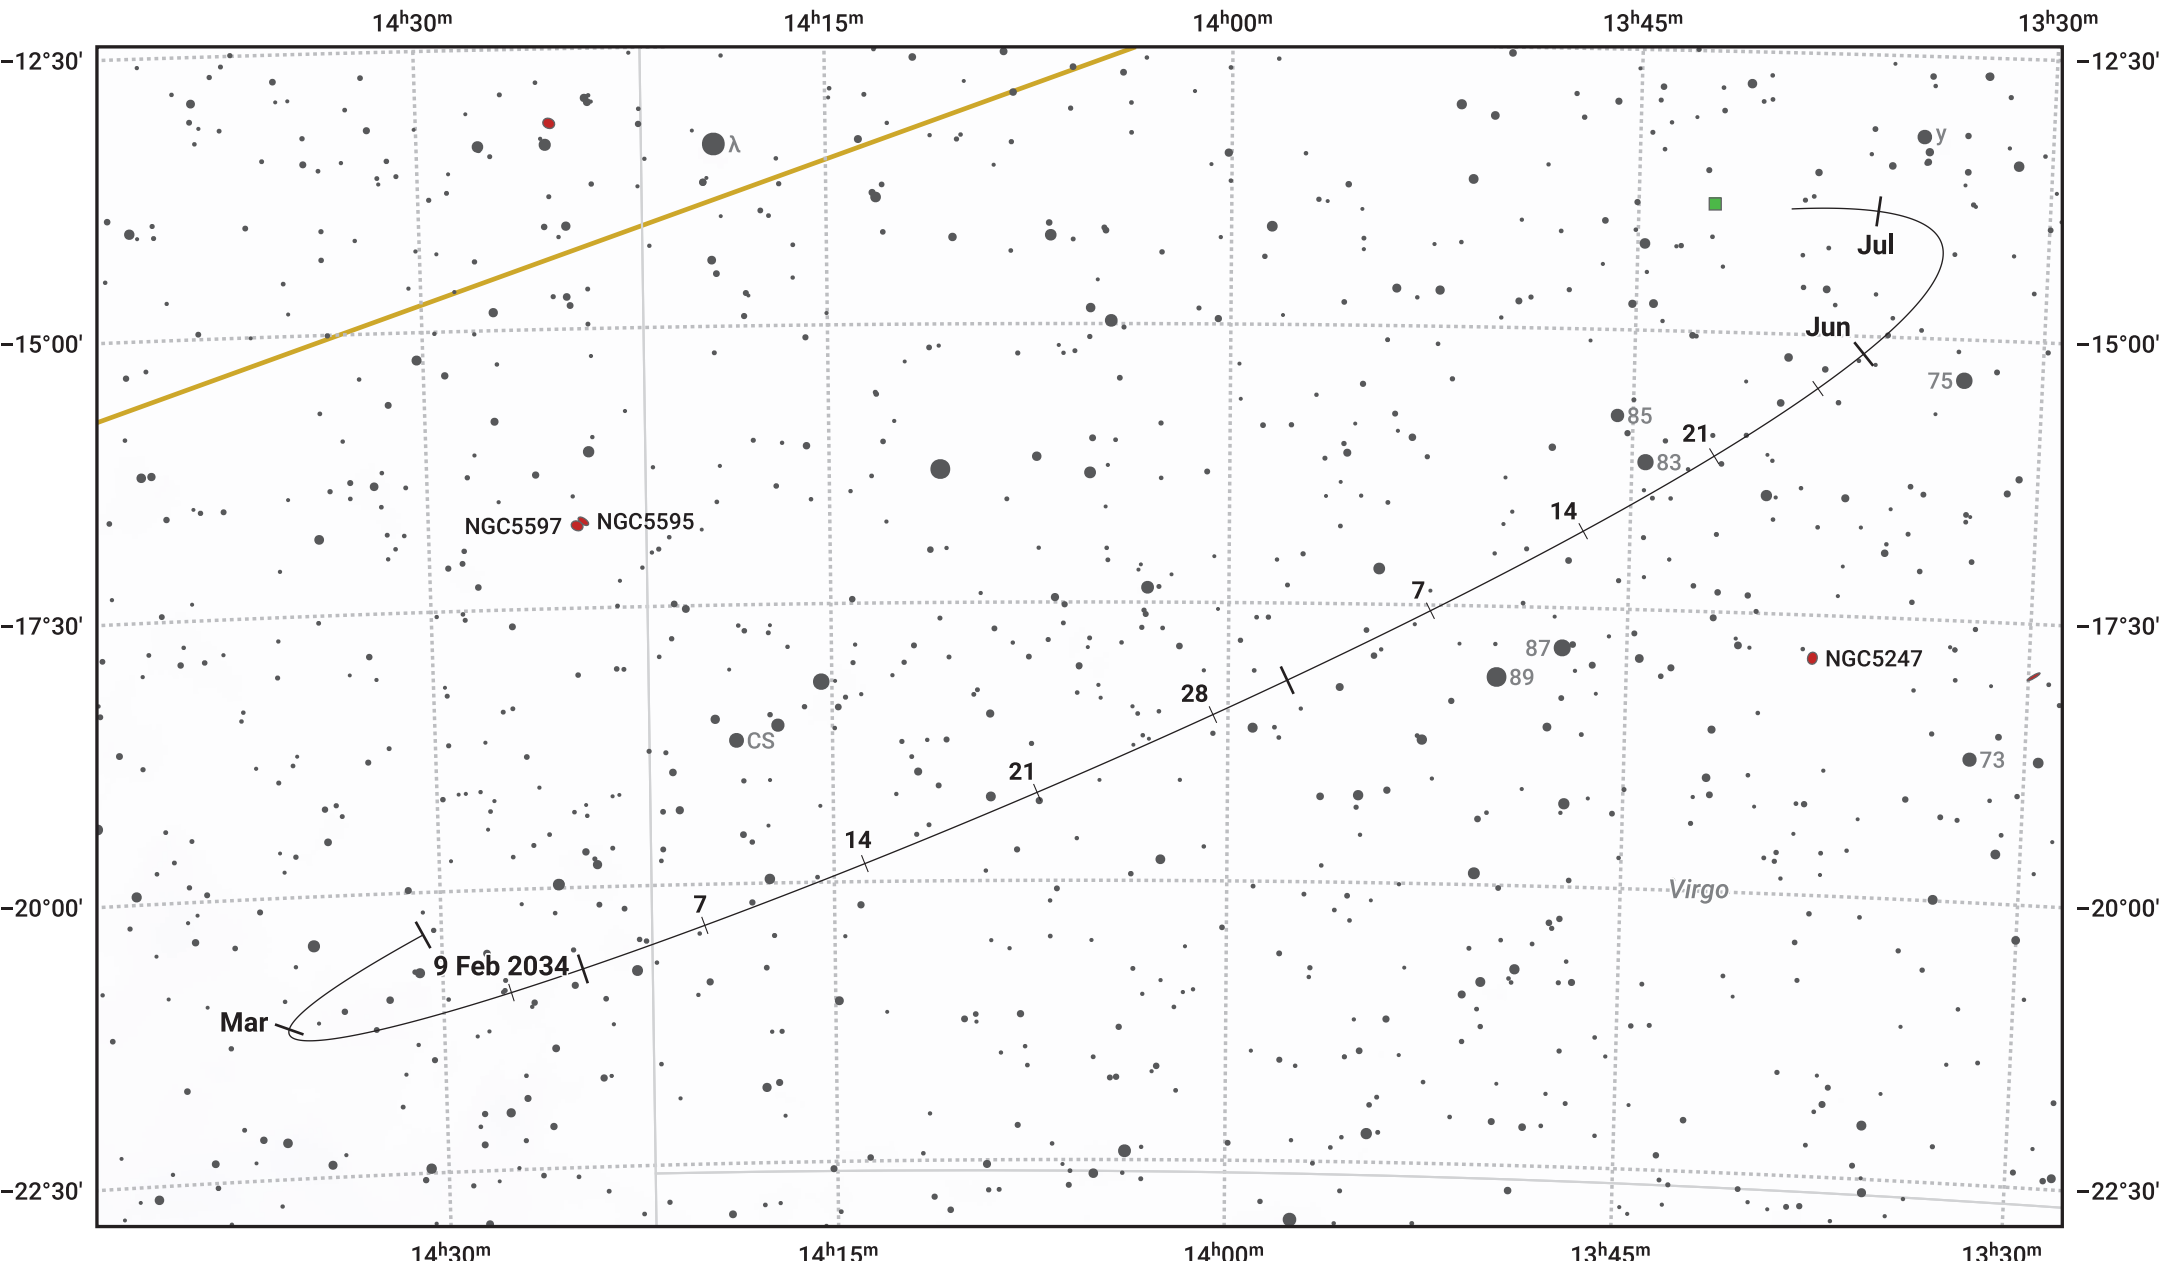

The path of Asteroid 7 Iris around opposition on 25 Apr 2034

© Dominic Ford 2011–2024. Date markers placed at midnight UTC. Downloaded from <https://in-the-sky.org>

Magnitude scale: • 10.0 • 9.0 • 8.0 • 7.0 • 6.0 ● 5.0 ● 4.0

— Ecliptic Plane

● Galaxy
 ■ Bright nebula
 ● Open cluster
 ⊕ Globular cluster

Date	Mag
2034 Mar 1	10.7
2034 Apr 1	10.1
2034 Apr 9	9.9
2034 May 1	9.7
2034 Jun 1	10.4
2034 Jul 1	10.9
2034 Jul 4	10.9