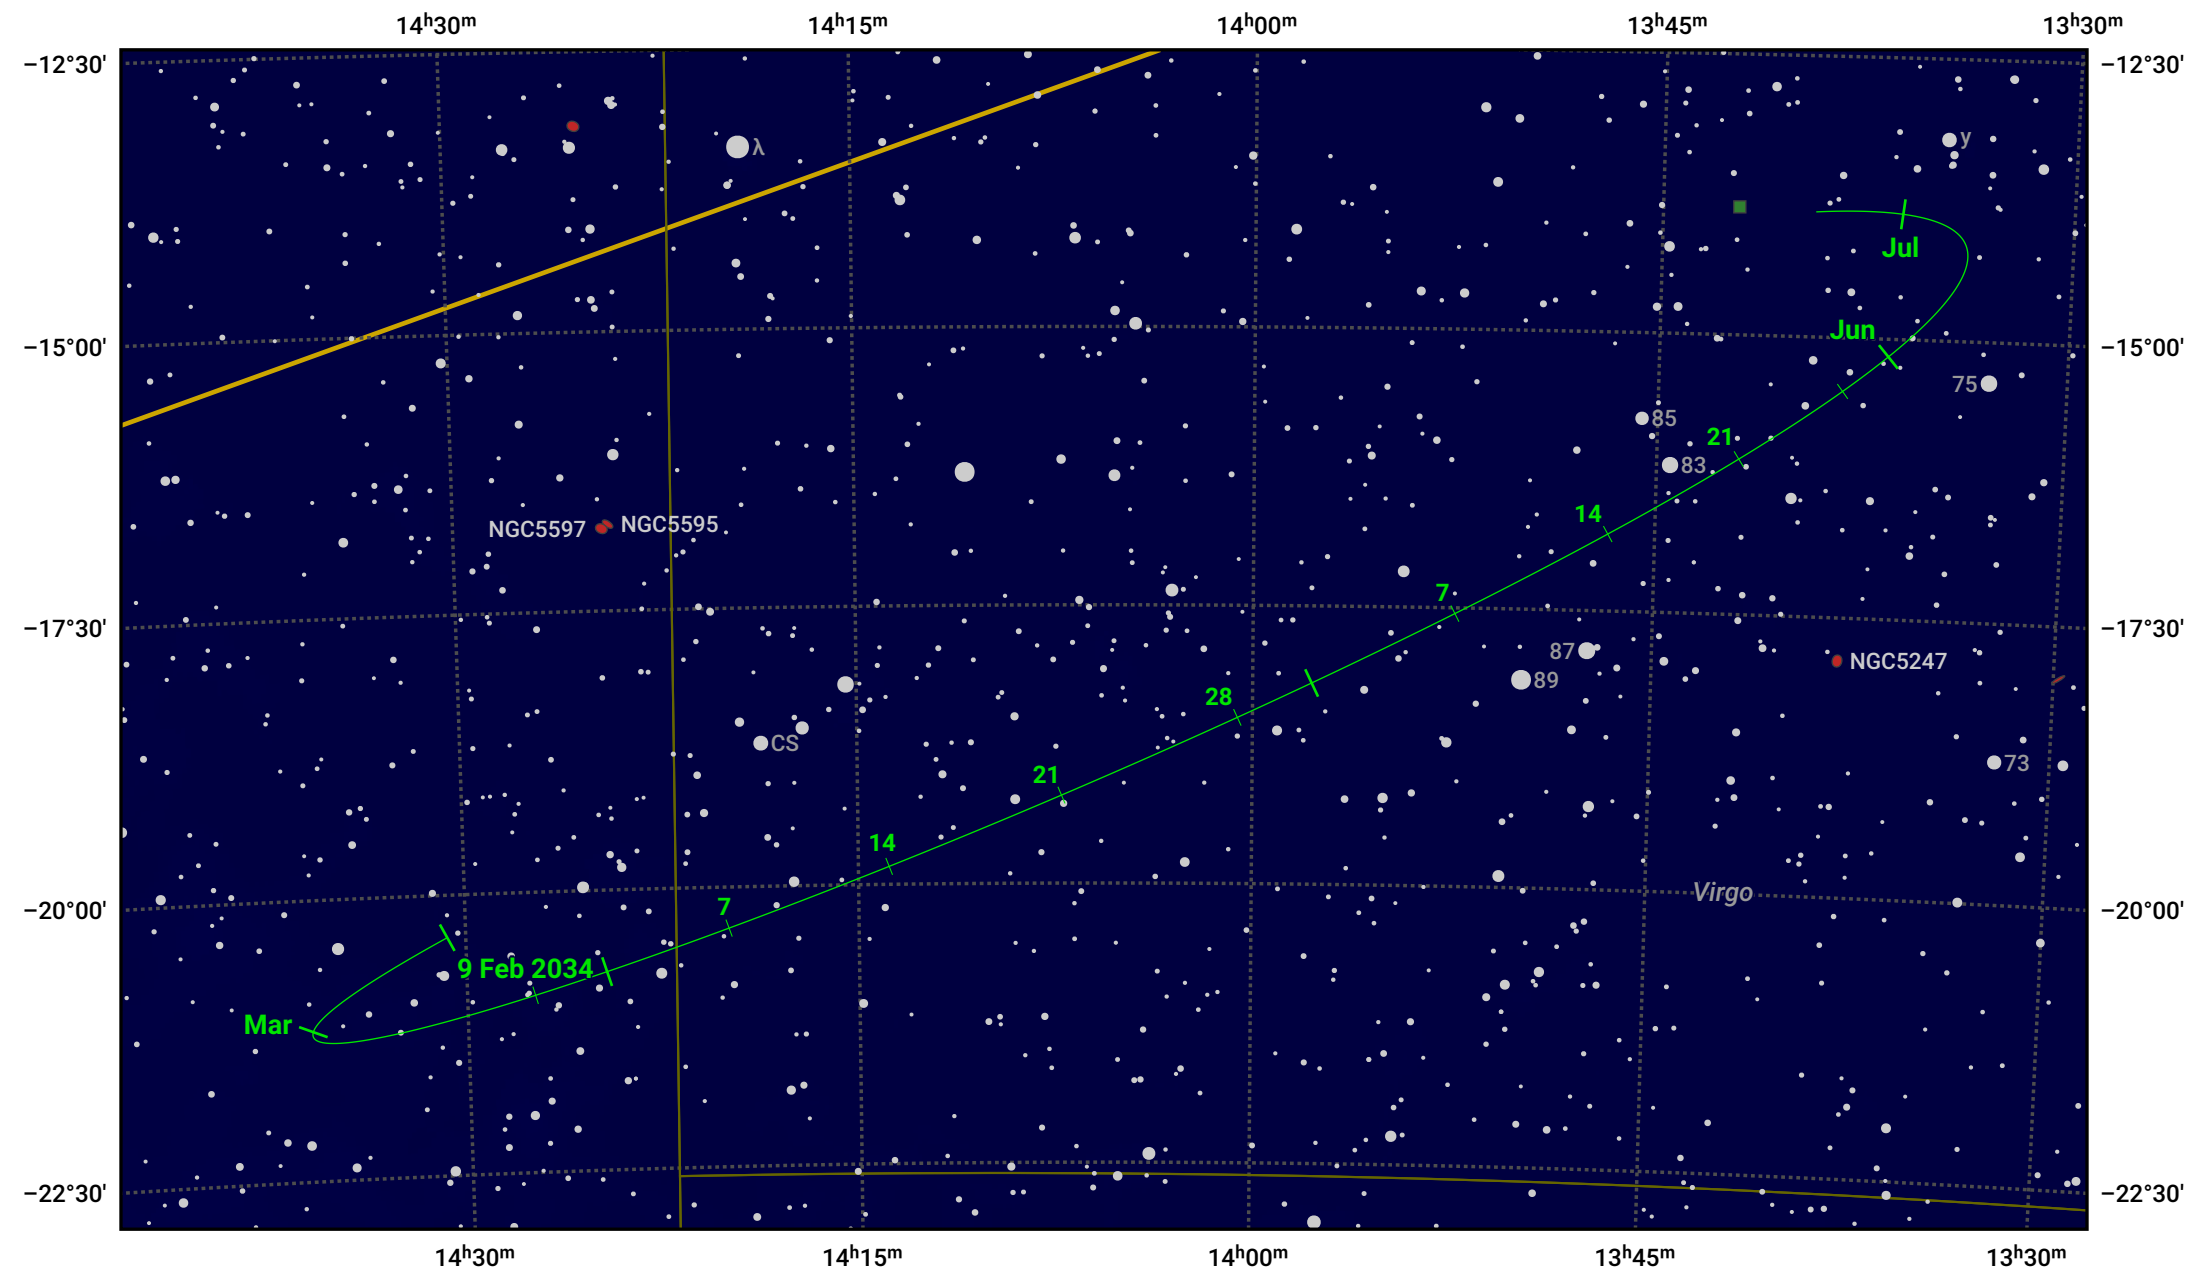

# The path of Asteroid 7 Iris around opposition on 25 Apr 2024

© Dominic Ford 2011–2024. Date markers placed at midnight UTC. Downloaded from <https://in-the-sky.org>

Magnitude scale: · 10.0 · 9.0 · 8.0 · 7.0 · 6.0 ● 5.0 ● 4.0

— Ecliptic Plane

● Galaxy   ■ Bright nebula   ● Open cluster   ● Globular cluster

Date	Mag
2024 Mar 1	10.7
2024 Apr 1	10.1
2024 Apr 9	9.9
2024 May 1	9.7
2024 Jun 1	10.4
2024 Jul 1	10.9
2024 Jul 4	10.9