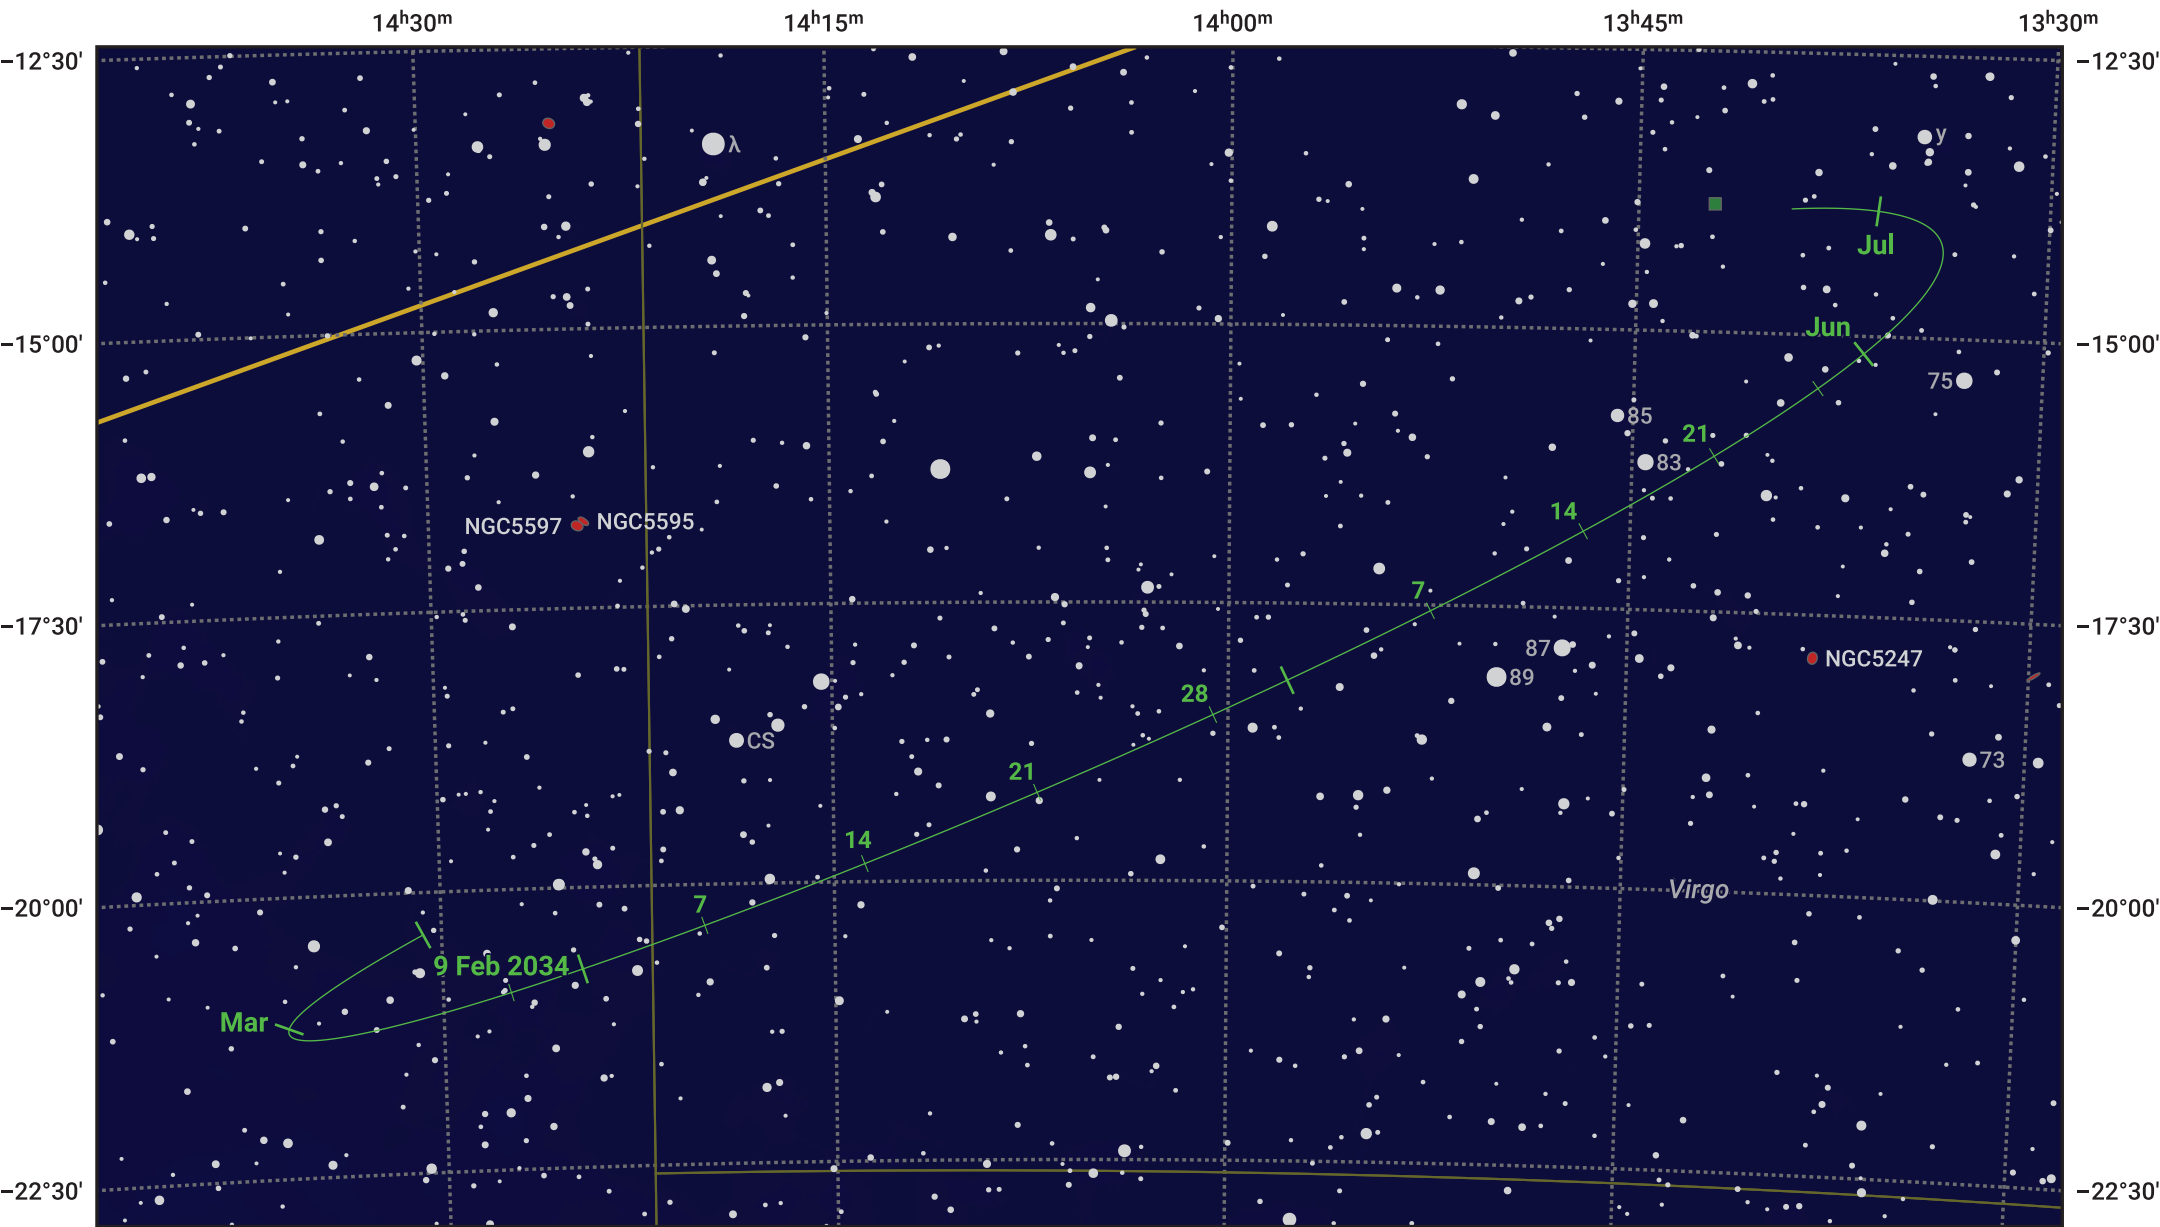

# The path of Asteroid 7 Iris around opposition on 25 Apr 2024

© Dominic Ford 2011–2024. Date markers placed at midnight UTC. Downloaded from <https://in-the-sky.org>

Magnitude scale:    • 10.0    • 9.0    • 8.0    • 7.0    • 6.0    ● 5.0    ● 4.0

— Ecliptic Plane

● Galaxy    ■ Bright nebula    ● Open cluster    ● Globular cluster

Date	Mag
2024 Mar 1	10.7
2024 Apr 1	10.1
2024 Apr 9	9.9
2024 May 1	9.7
2024 Jun 1	10.4
2024 Jul 1	10.9
2024 Jul 4	10.9