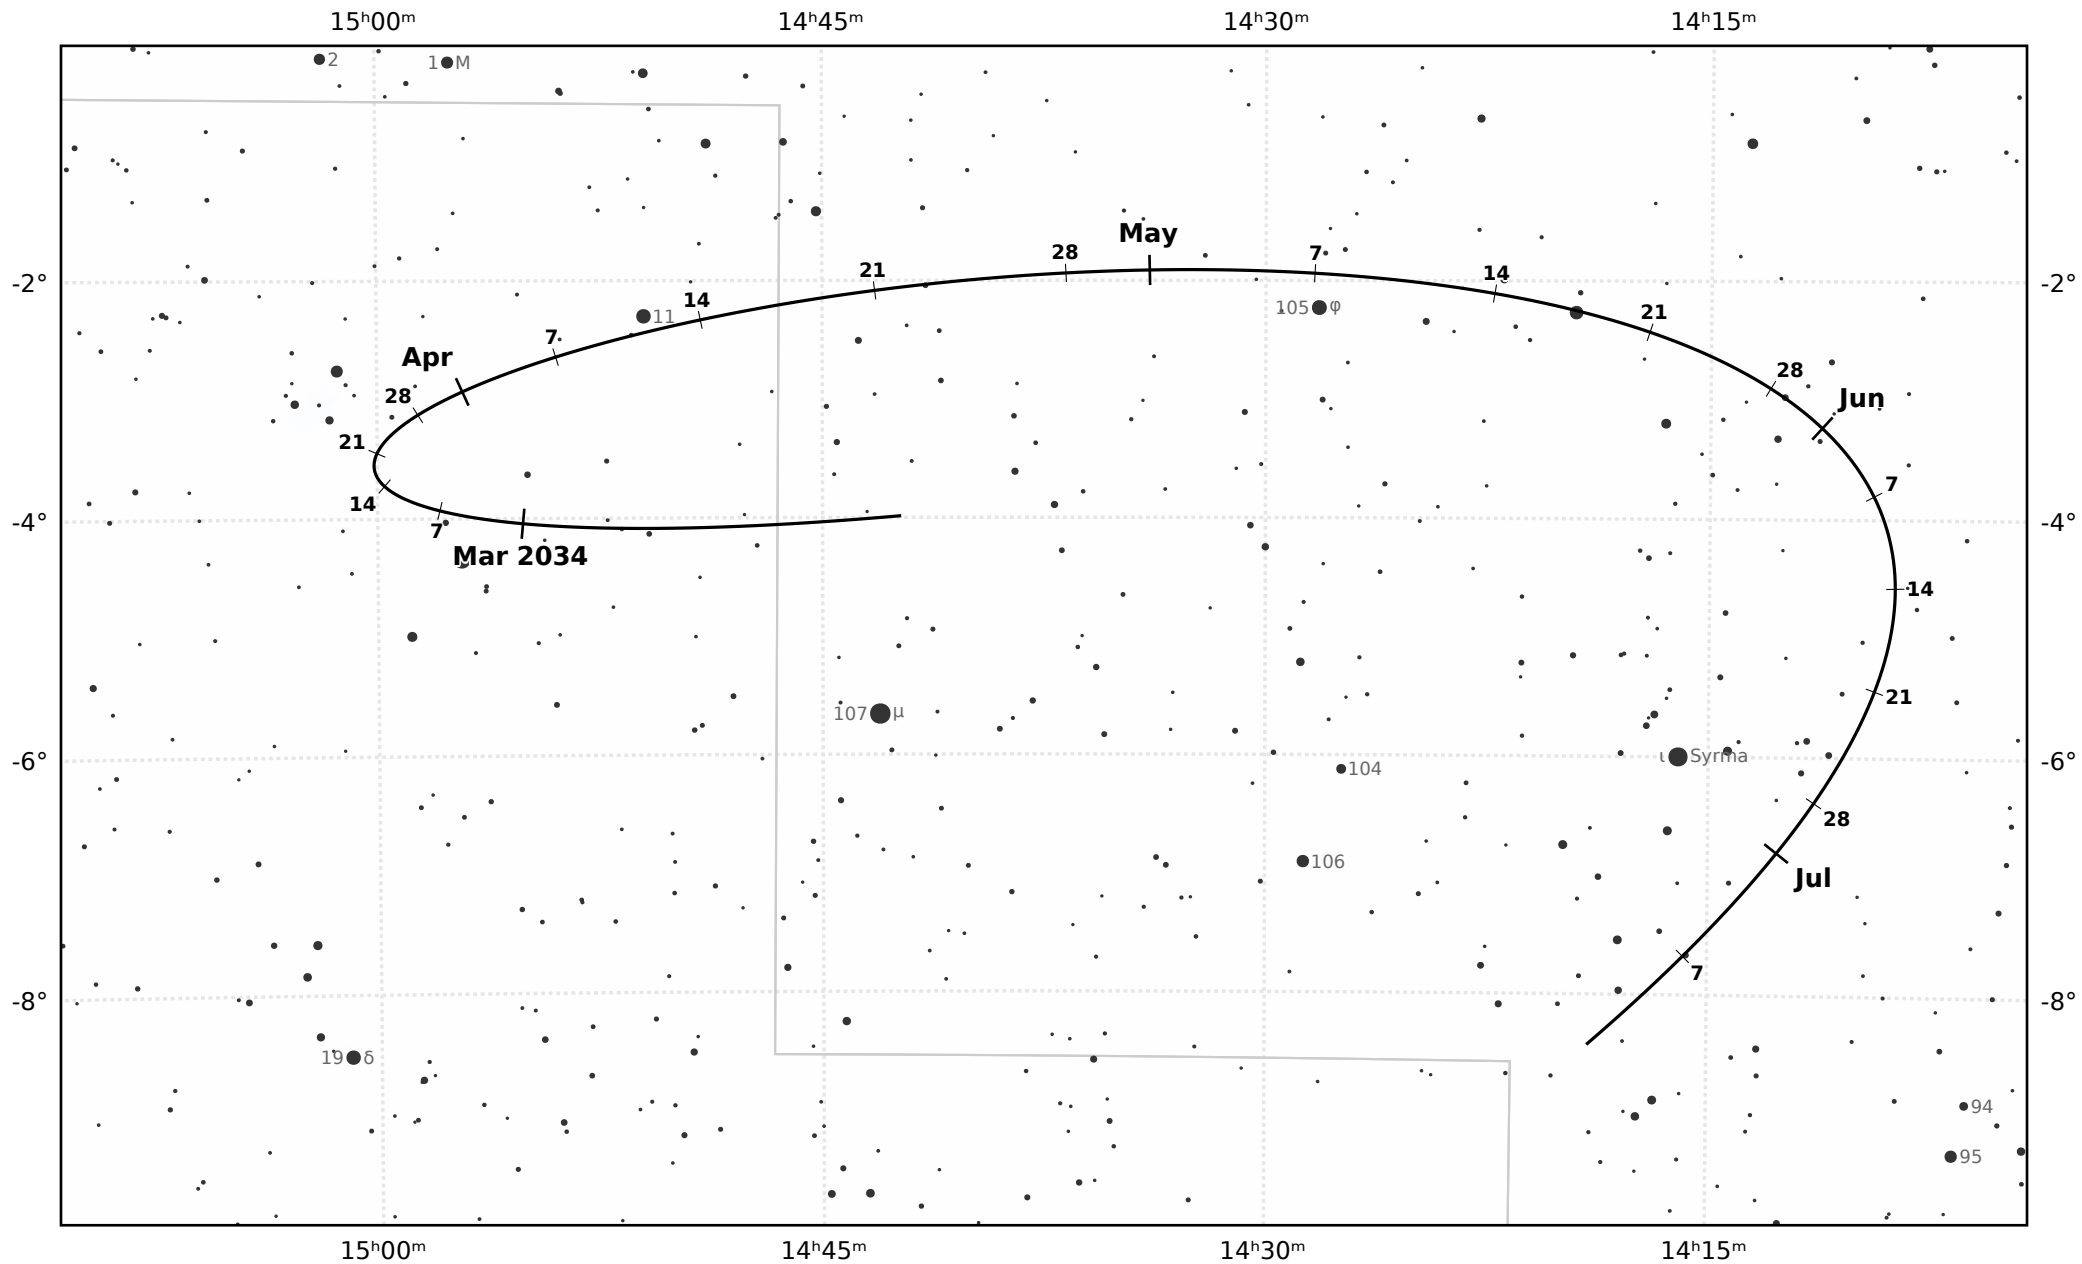

The path of Asteroid 14 Irene around opposition on 28 Apr 2034

© Dominic Ford 2011-2021. Downloaded from <https://in-the-sky.org>

Magnitude scale: ● -9.5 ● -9.0 ● -8.5 ● -8.0 ● -7.5 ● -7.0 ● -6.5 ● -6.0 ● -5.5 ● -5.0 ● -4.5 ● -4.0 ● -3.5

— Ecliptic Plane