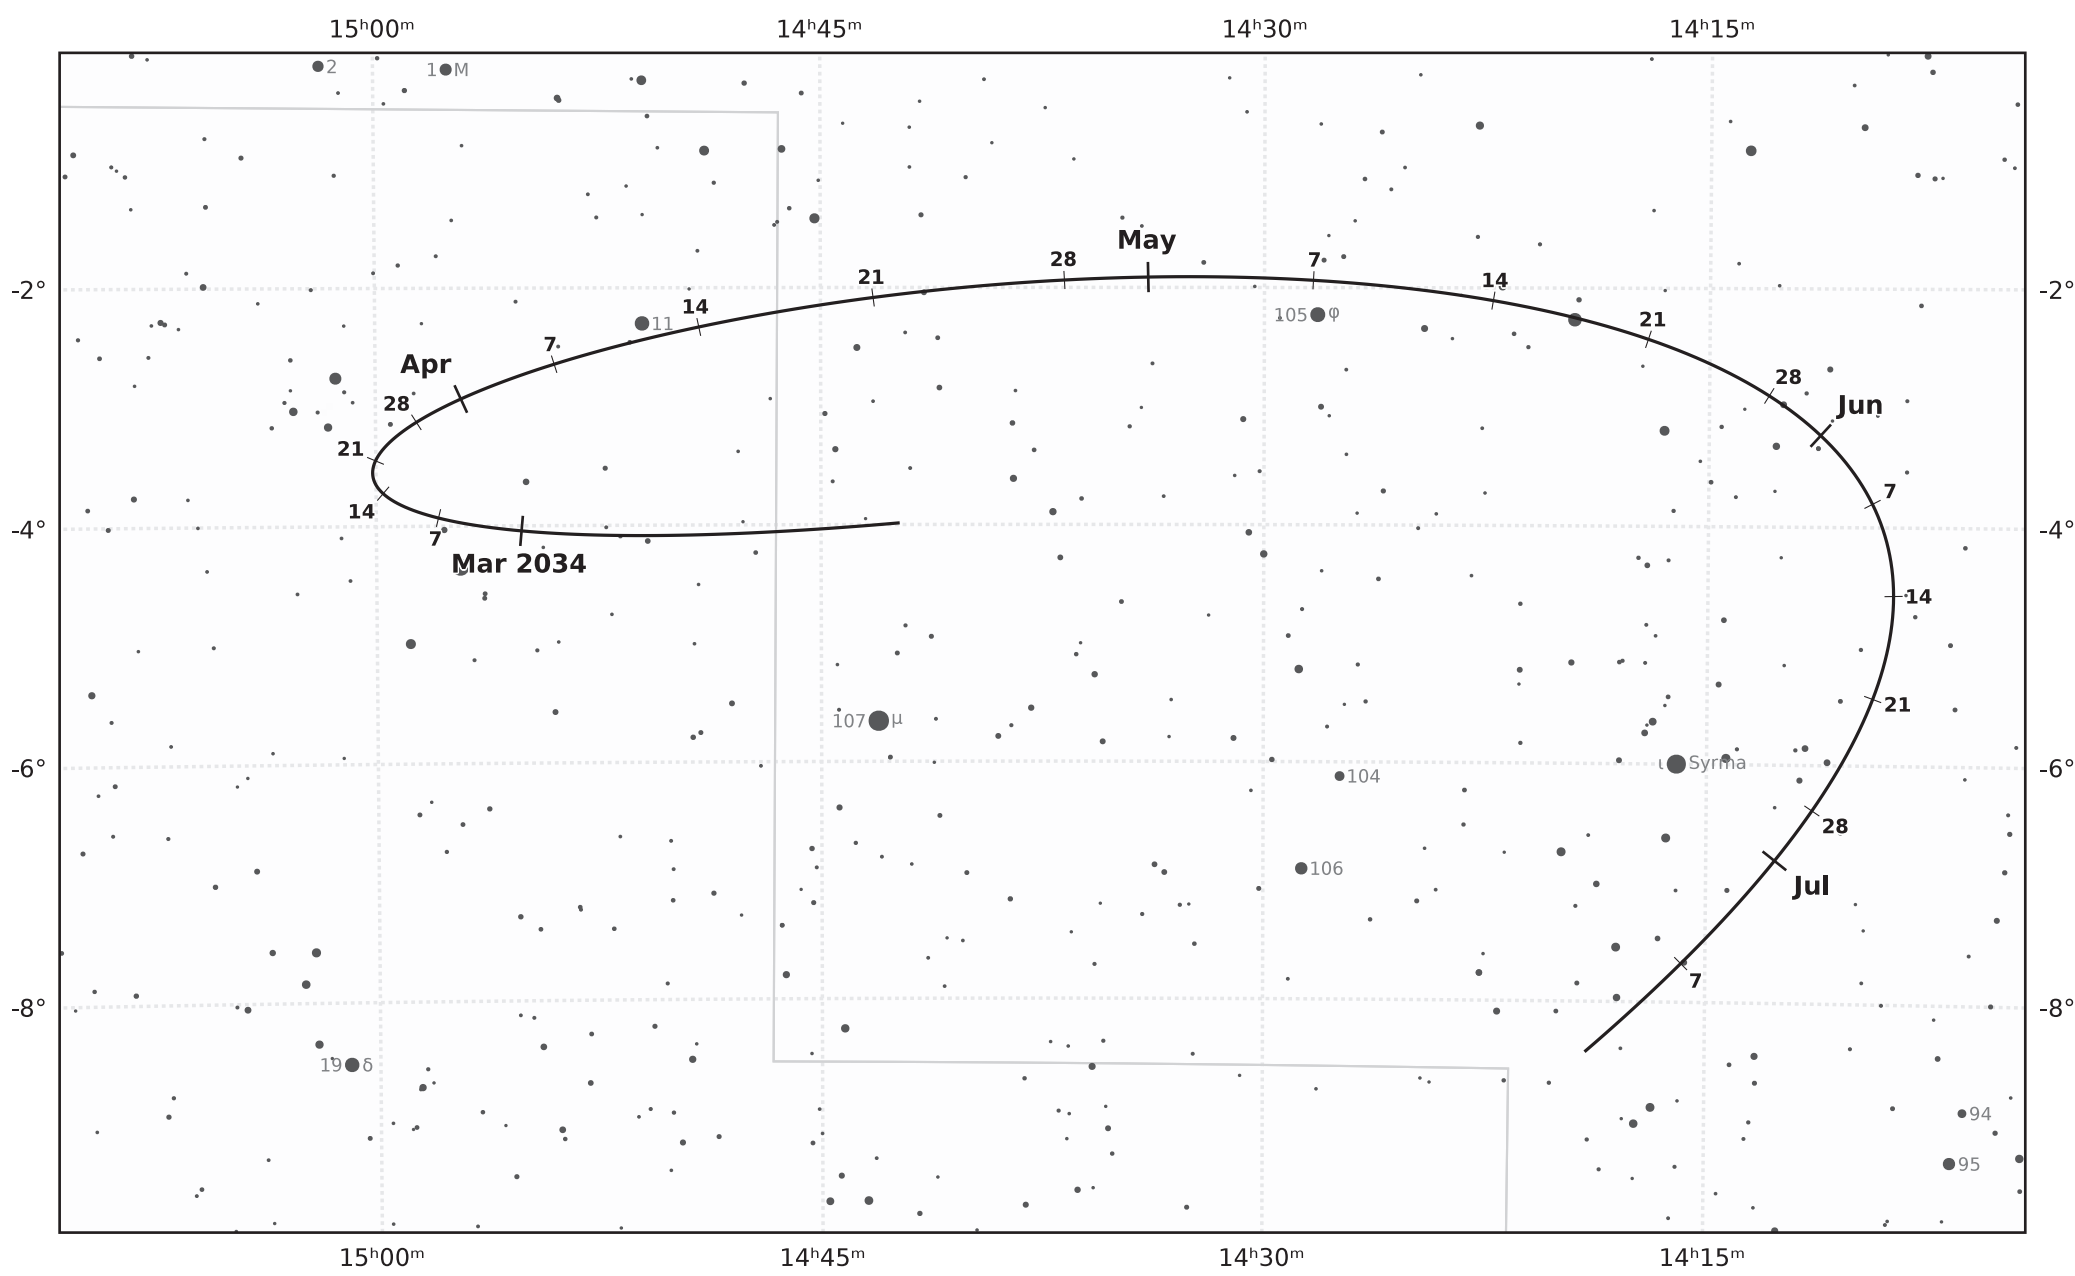

# The path of Asteroid 14 Irene around opposition on 28 Apr 2034

© Dominic Ford 2011–2021. Downloaded from <https://in-the-sky.org>

Magnitude scale: ● 9.5 ● 9.0 ● 8.5 ● 8.0 ● 7.5 ● 7.0 ● 6.5 ● 6.0 ● 5.5 ● 5.0 ● 4.5 ● 4.0 ● 3.5

— Ecliptic Plane