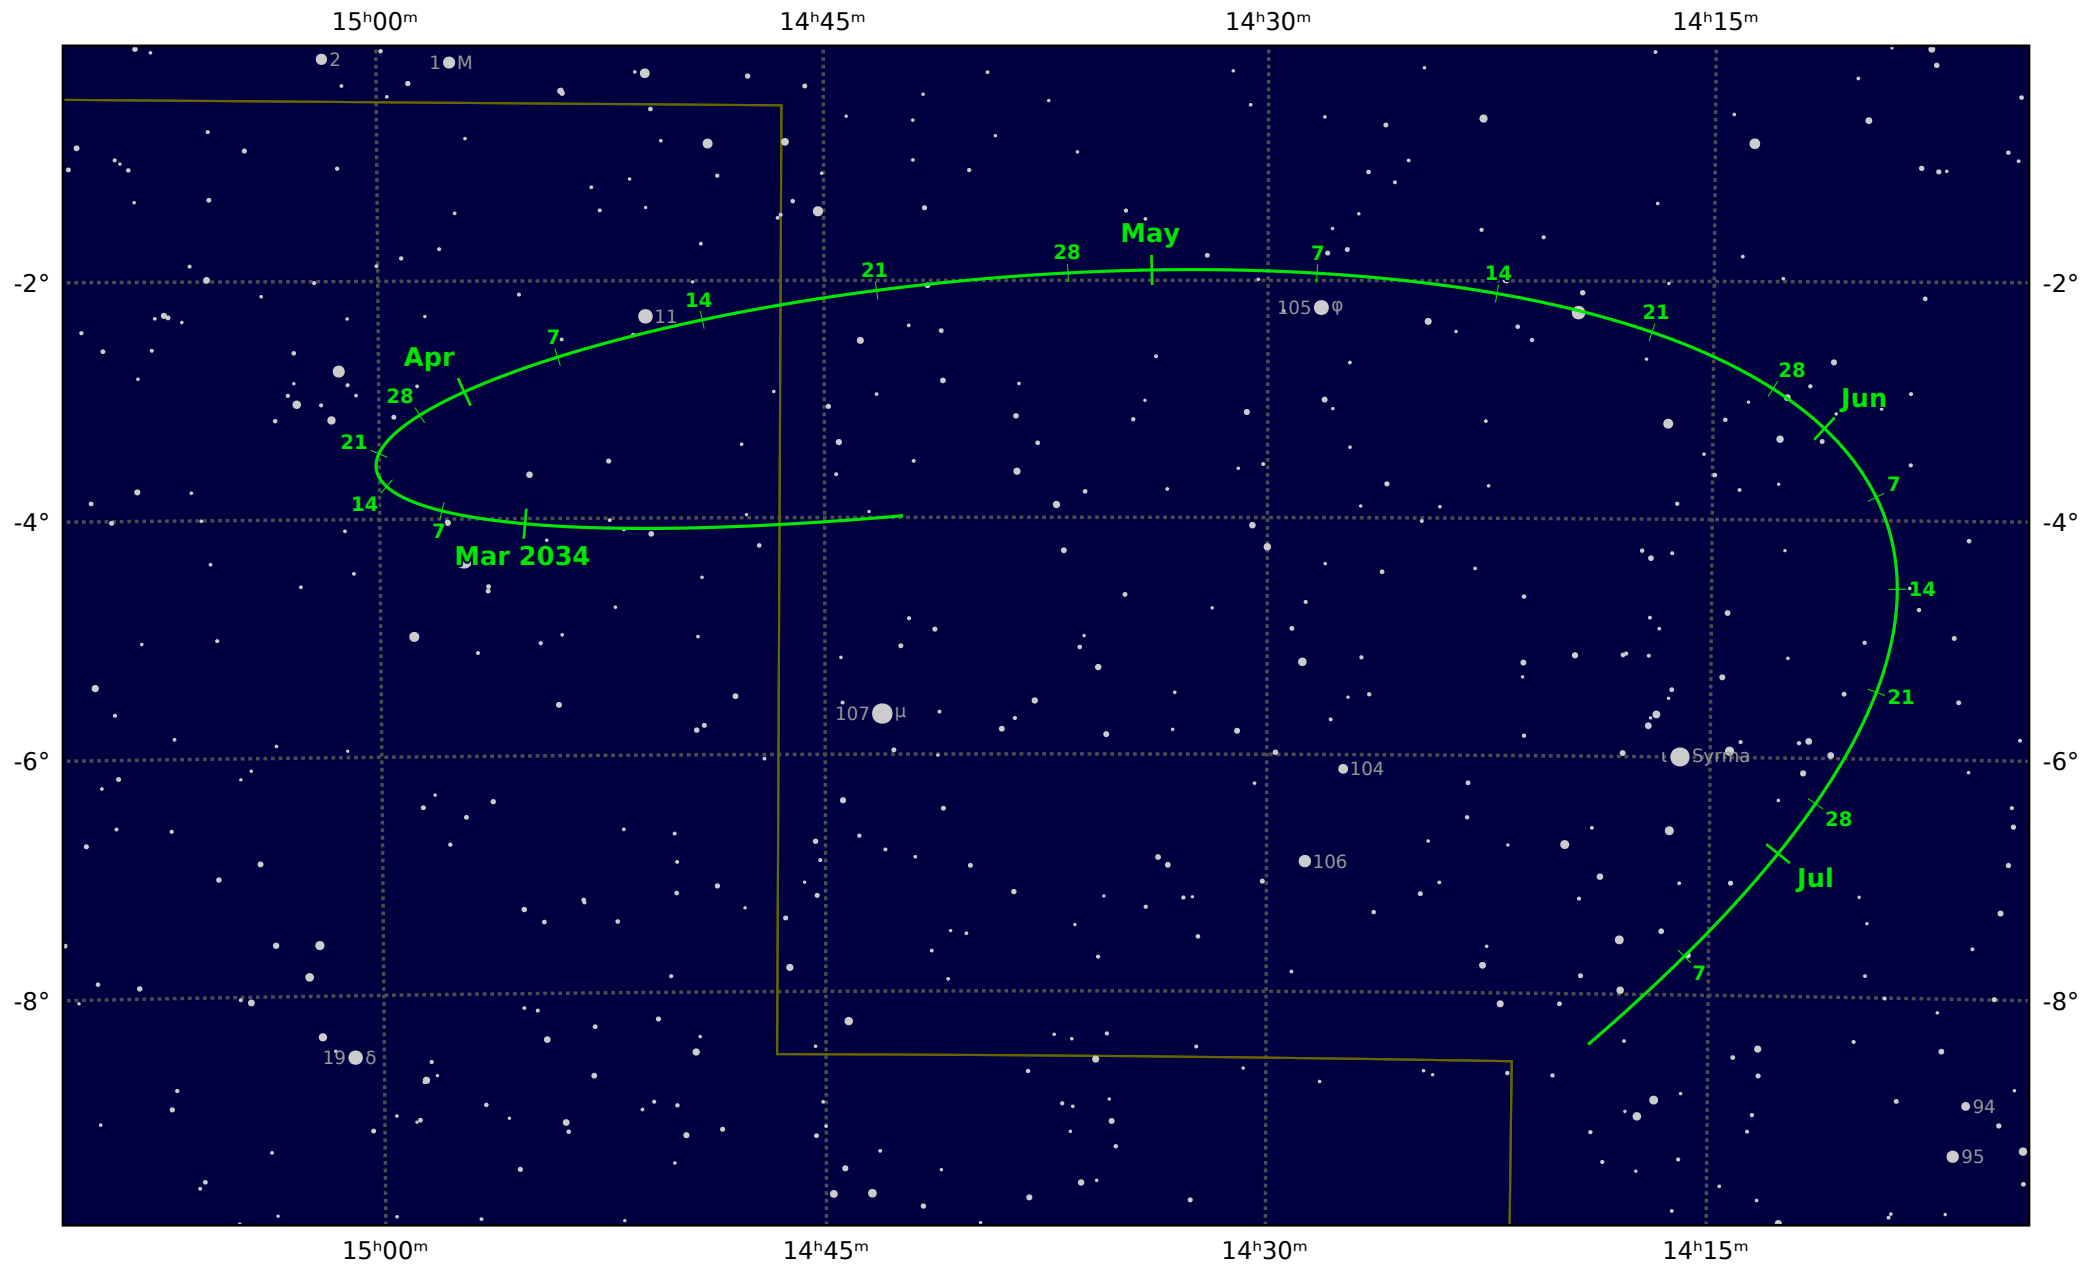

The path of Asteroid 14 Irene around opposition on 28 Apr 2034

© Dominic Ford 2011-2021. Downloaded from <https://in-the-sky.org>

Magnitude scale: ● -9.5 ● -9.0 ● -8.5 ● -8.0 ● -7.5 ● -7.0 ● -6.5 ● -6.0 ● -5.5 ● -5.0 ● -4.5 ● -4.0 ● -3.5

— Ecliptic Plane