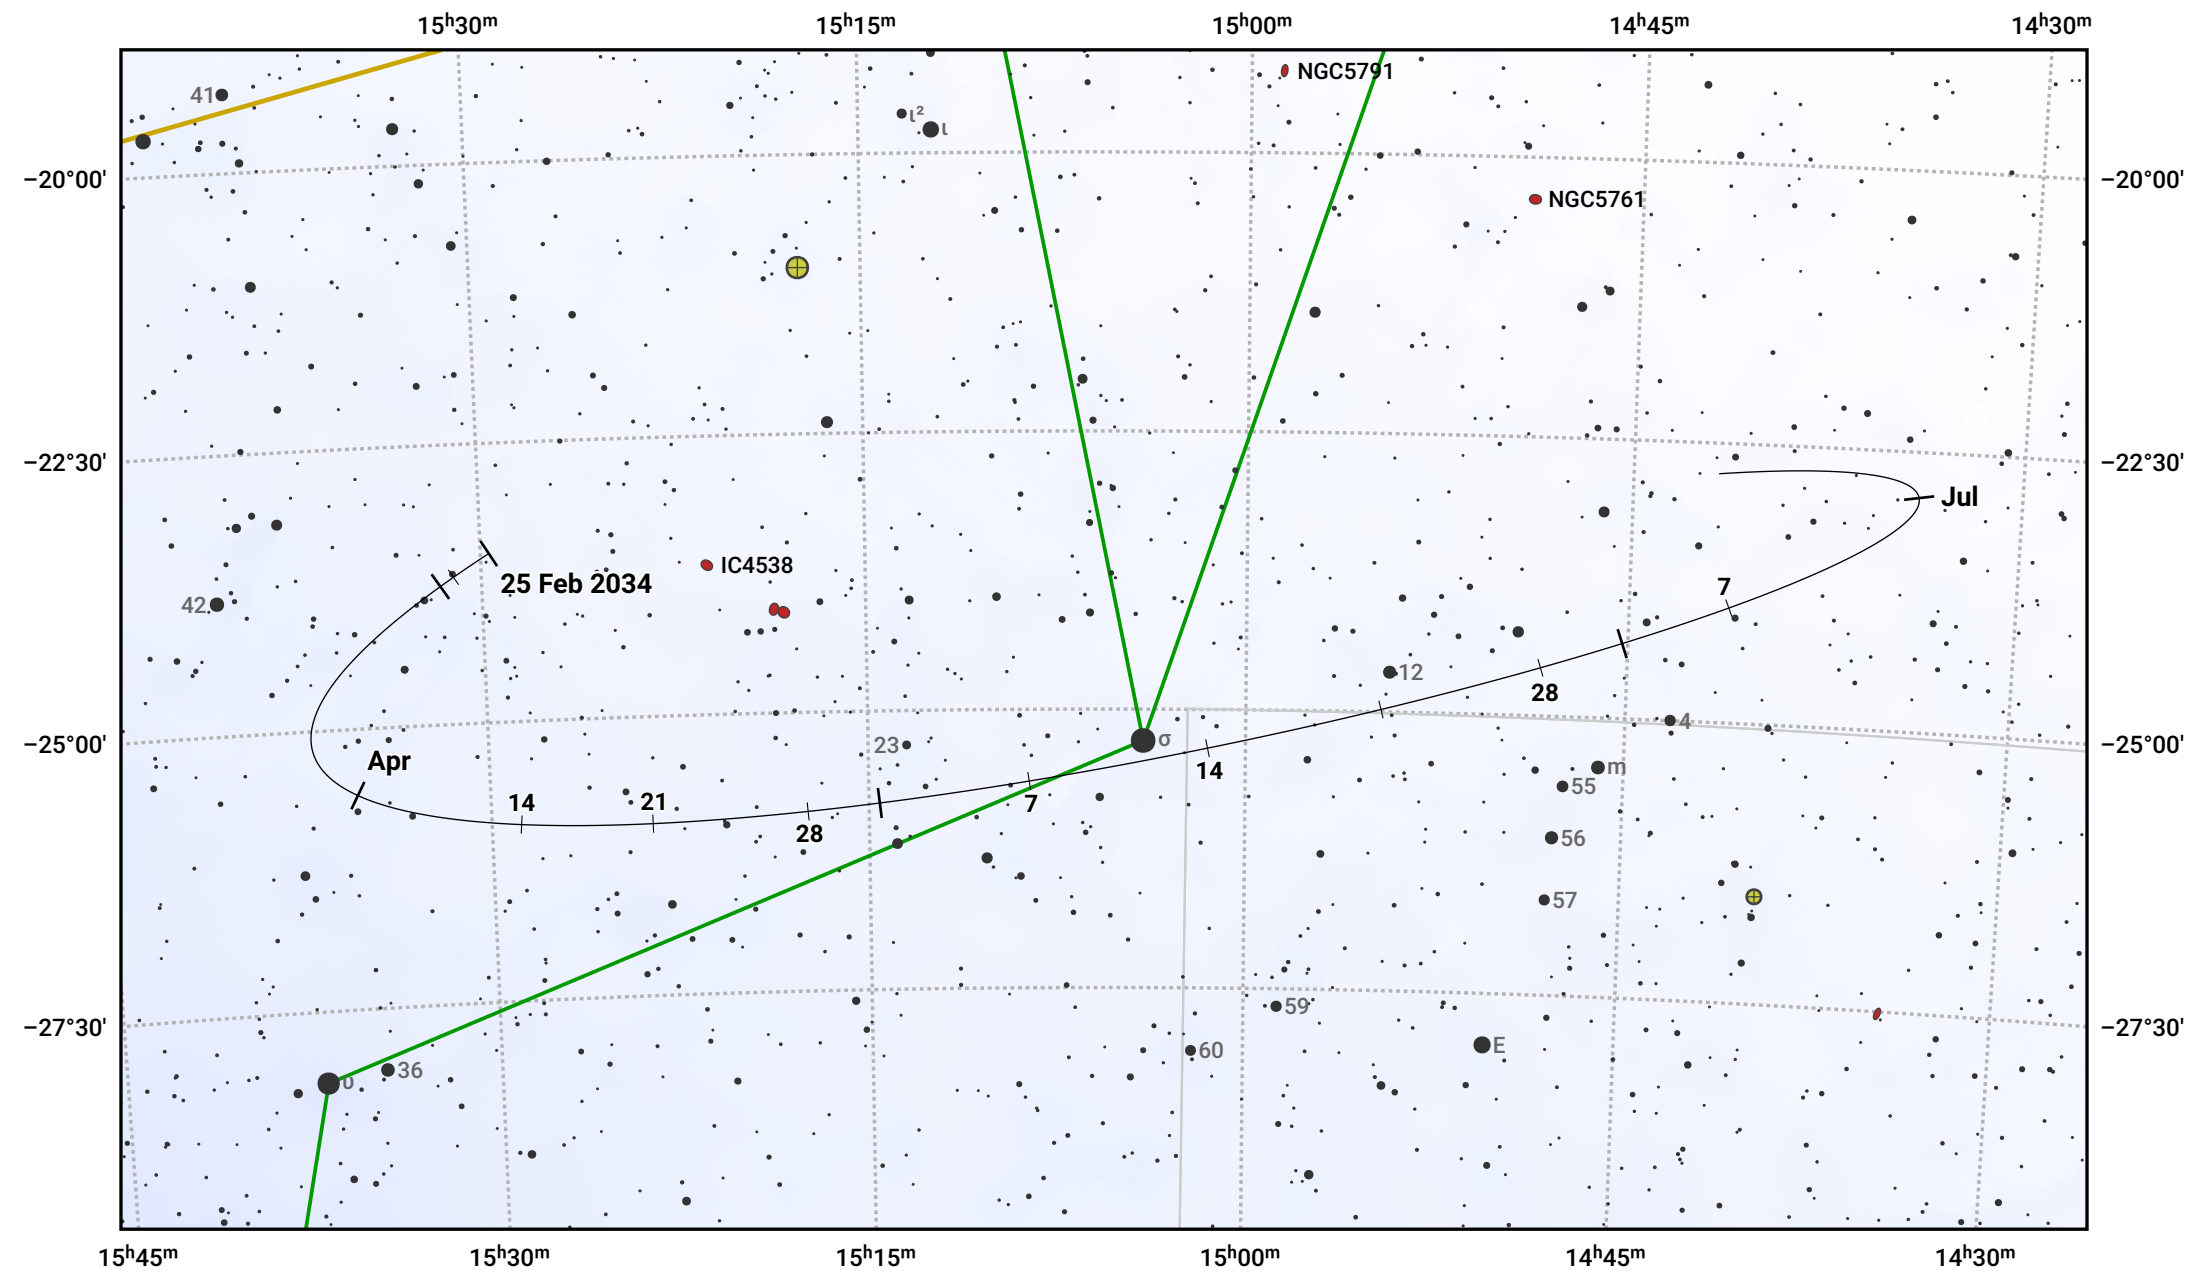

# The path of Asteroid 29 Amphitrite around opposition on 11 May 2024

© Dominic Ford 2011–2024. Date markers placed at midnight UTC. Downloaded from <https://in-the-sky.org>

Magnitude scale: · 10.0 · 9.0 · 8.0 · 7.0 · 6.0 · 5.0 · 4.0 · 3.0

— Ecliptic Plane

● Galaxy    ■ Bright nebula    ● Open cluster    ⊕ Globular cluster

Date	Mag
2024 Mar 1	11.0
2024 Apr 1	10.5
2024 Apr 22	10.0
2024 May 1	9.8
2024 Jun 1	10.0
2024 Jul 1	10.7
2024 Jul 25	11.0