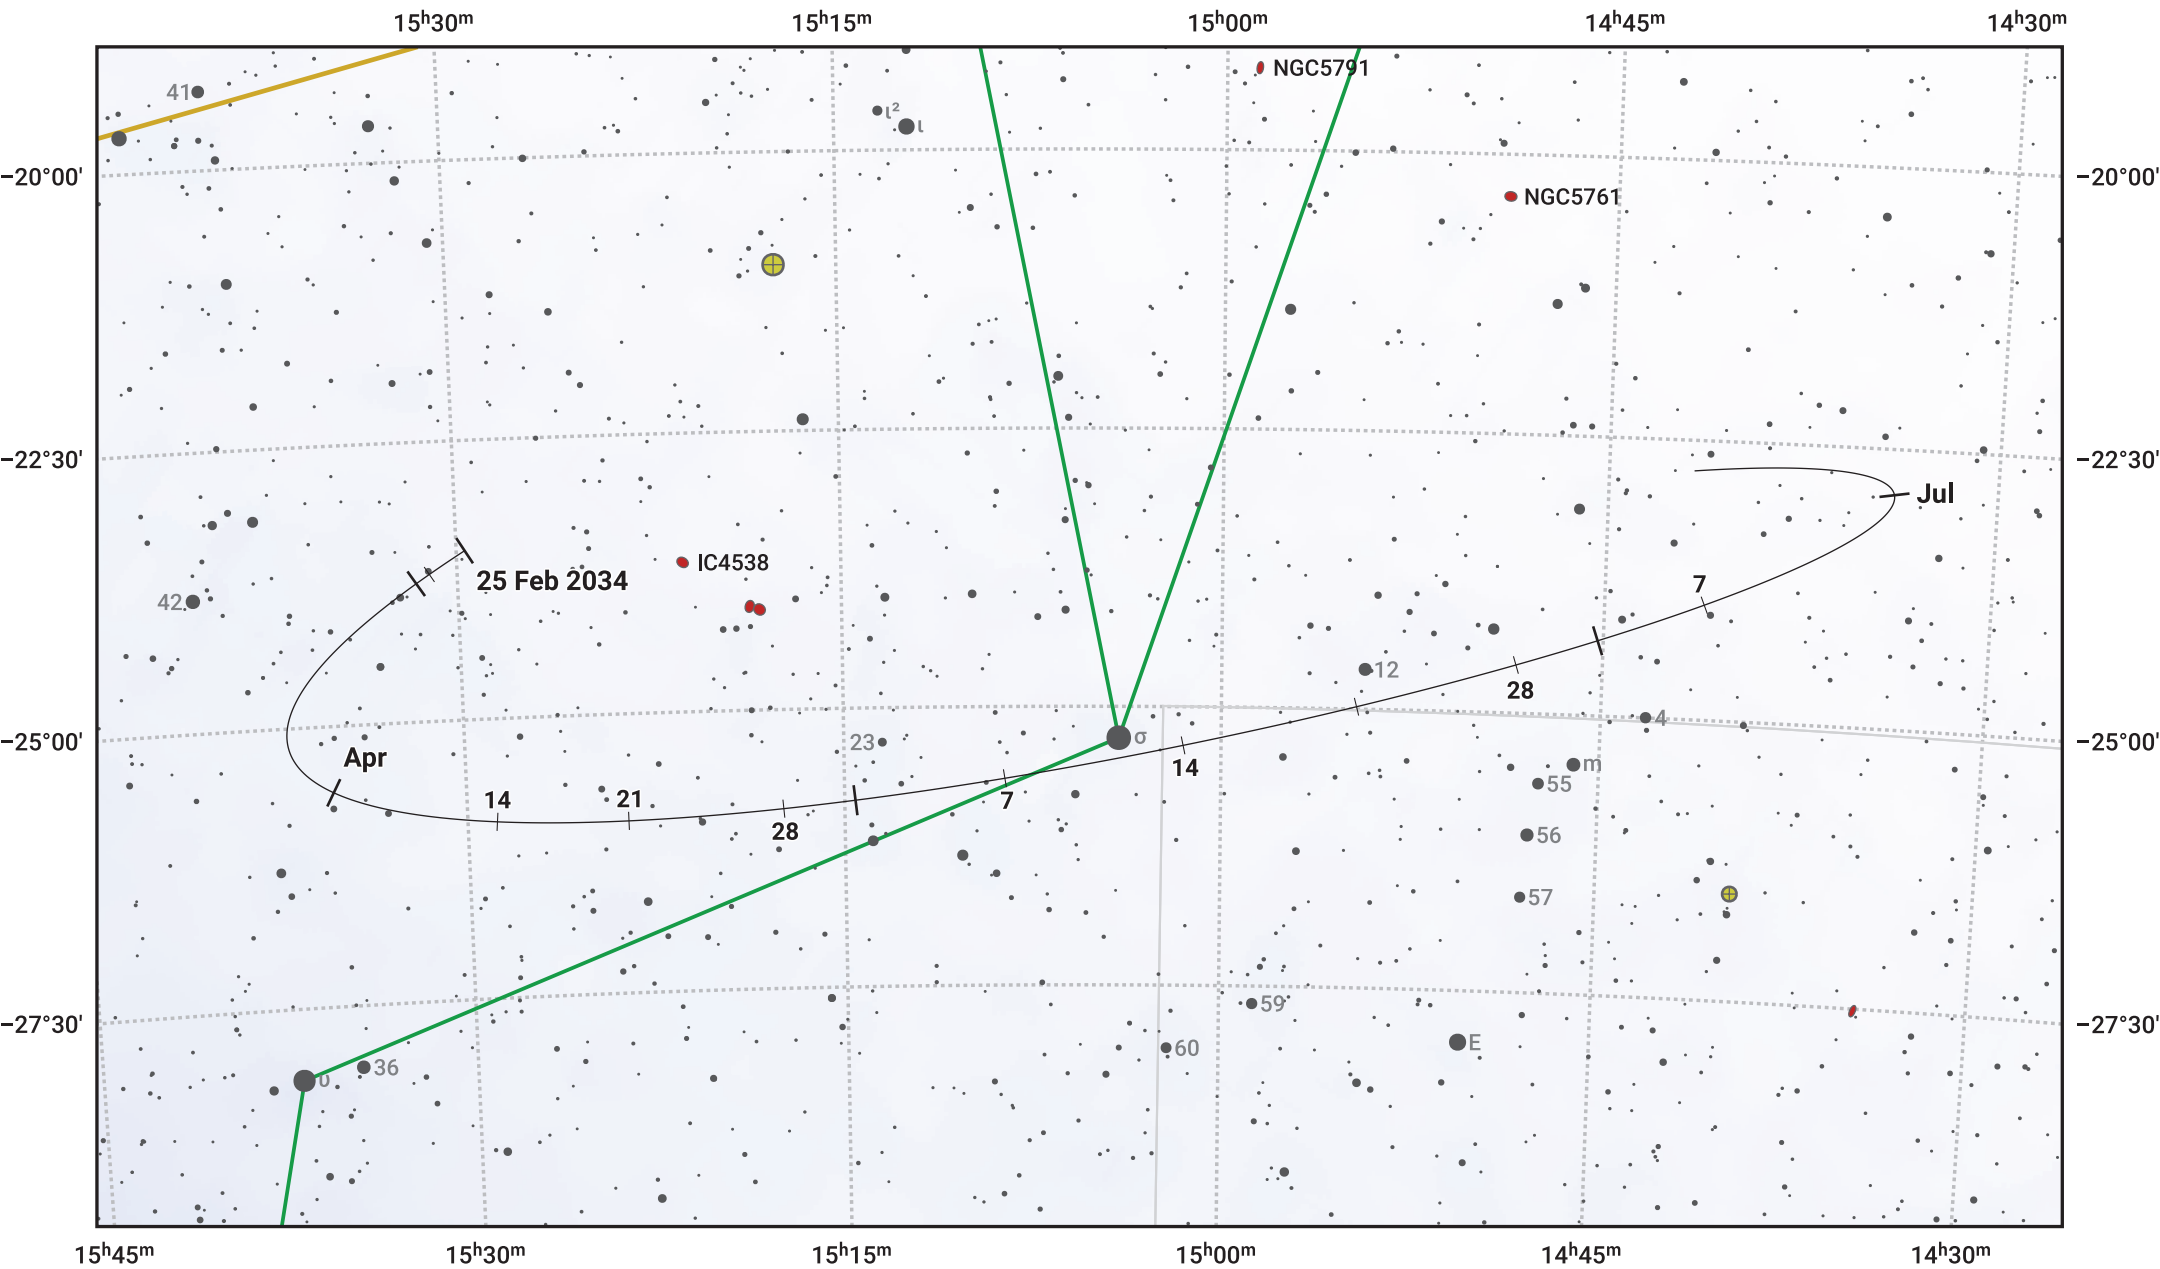

# The path of Asteroid 29 Amphitrite around opposition on 11 May 2034

© Dominic Ford 2011–2024. Date markers placed at midnight UTC. Downloaded from <https://in-the-sky.org>

Magnitude scale: 10.0 9.0 8.0 7.0 6.0 5.0 4.0 3.0

— Ecliptic Plane

- Galaxy
- Bright nebula
- Open cluster
- ⊕ Globular cluster

Date	Mag
2034 Mar 1	11.0
2034 Apr 1	10.5
2034 Apr 22	10.0
2034 May 1	9.8
2034 Jun 1	10.0
2034 Jul 1	10.7
2034 Jul 25	11.0