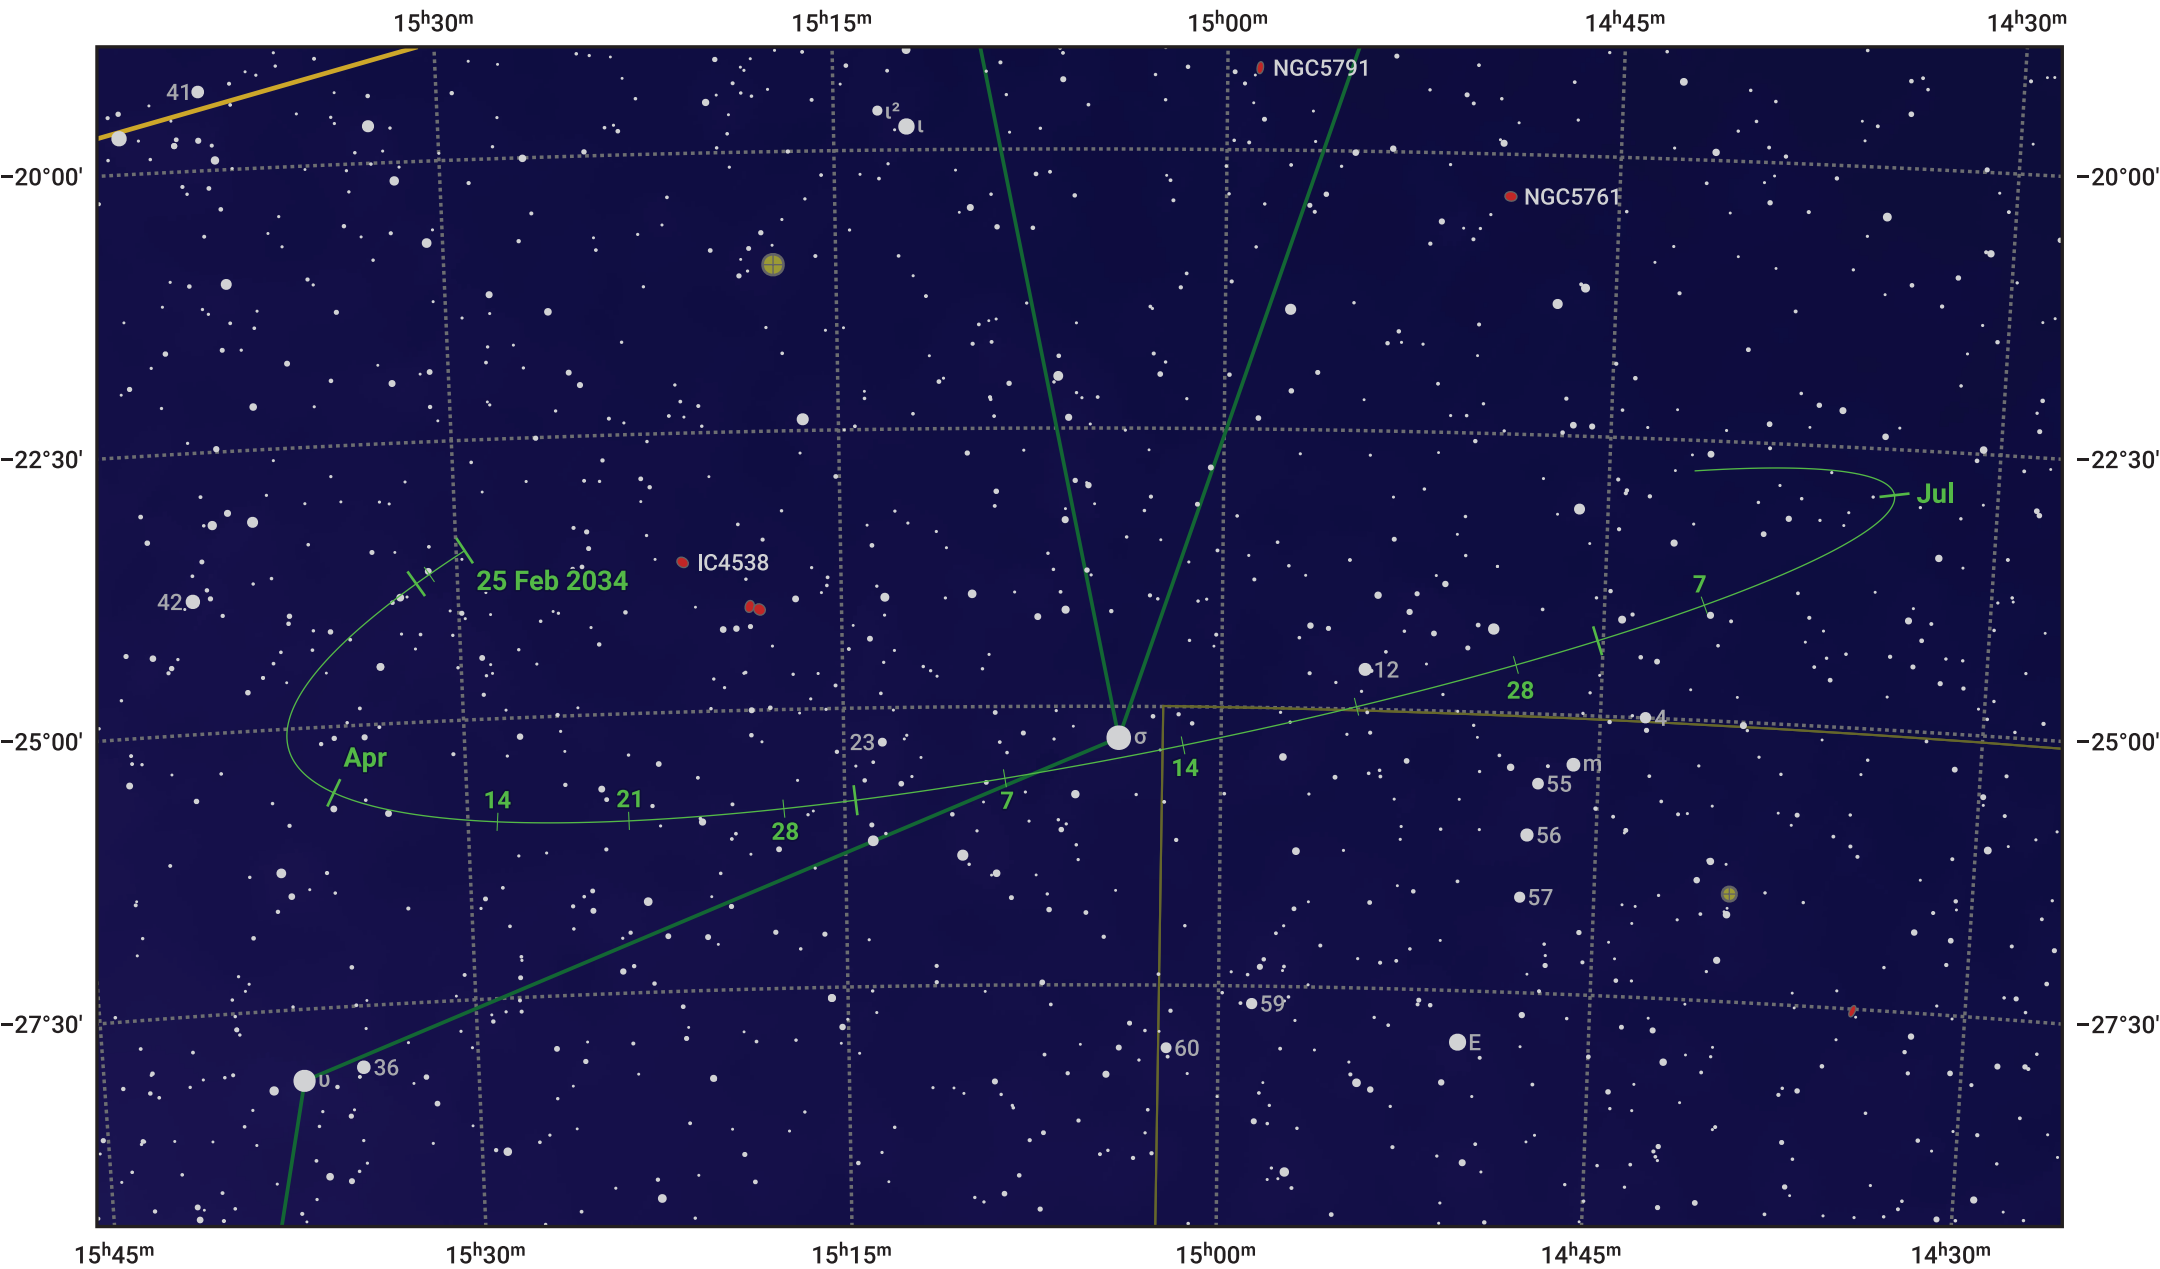

# The path of Asteroid 29 Amphitrite around opposition on 11 May 2034

© Dominic Ford 2011–2024. Date markers placed at midnight UTC. Downloaded from <https://in-the-sky.org>

Magnitude scale: 10.0 9.0 8.0 7.0 6.0 5.0 4.0 3.0

— Ecliptic Plane

- Galaxy
- Bright nebula
- Open cluster
- ⊕ Globular cluster

Date	Mag
2034 Mar 1	11.0
2034 Apr 1	10.5
2034 Apr 22	10.0
2034 May 1	9.8
2034 Jun 1	10.0
2034 Jul 1	10.7
2034 Jul 25	11.0