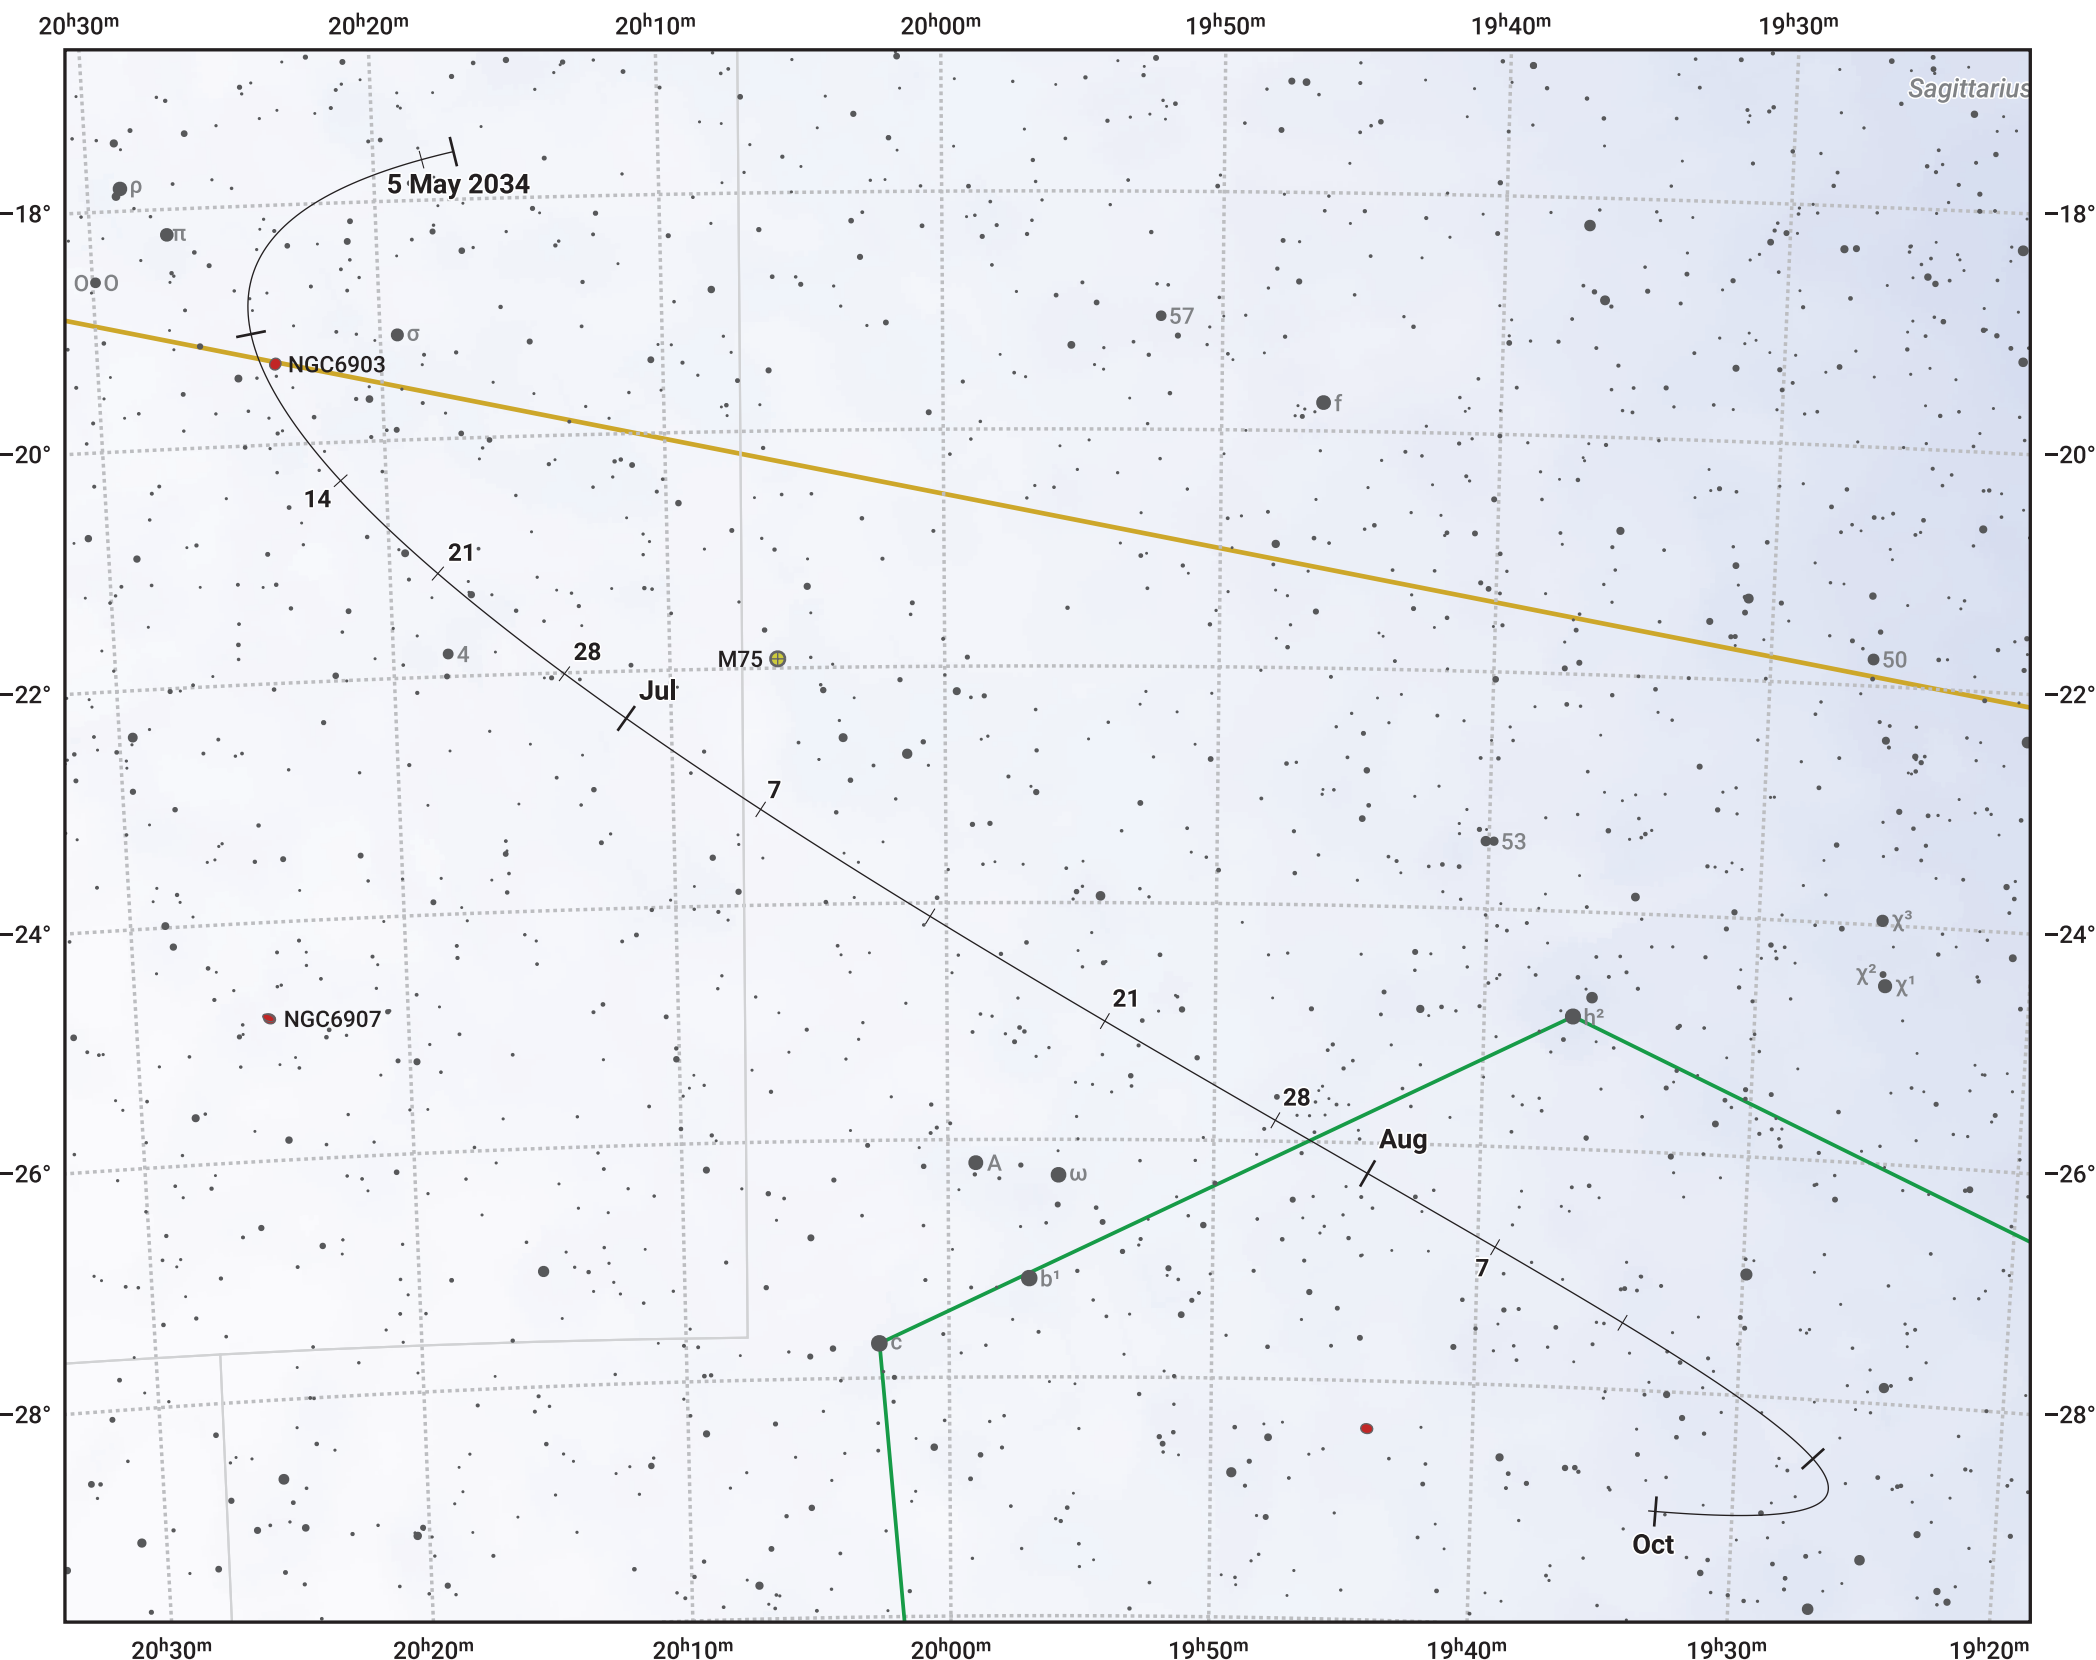

The path of Asteroid 532 Herculina around opposition on 19 Jul 2034

© Dominic Ford 2011–2024. Date markers placed at midnight UTC. Downloaded from <https://in-the-sky.org>

Magnitude scale: • 10.0 • 9.0 • 8.0 • 7.0 • 6.0 • 5.0 • 4.0

- Ecliptic Plane
- Galaxy
- Bright nebula
- Open cluster
- ⊕ Globular cluster

Date	Mag
2034 Jun 1	10.6
2034 Jul 1	10.1
2034 Jul 6	10.0
2034 Aug 1	10.1
2034 Sep 1	10.8
2034 Sep 11	11.0
2034 Oct 1	11.4