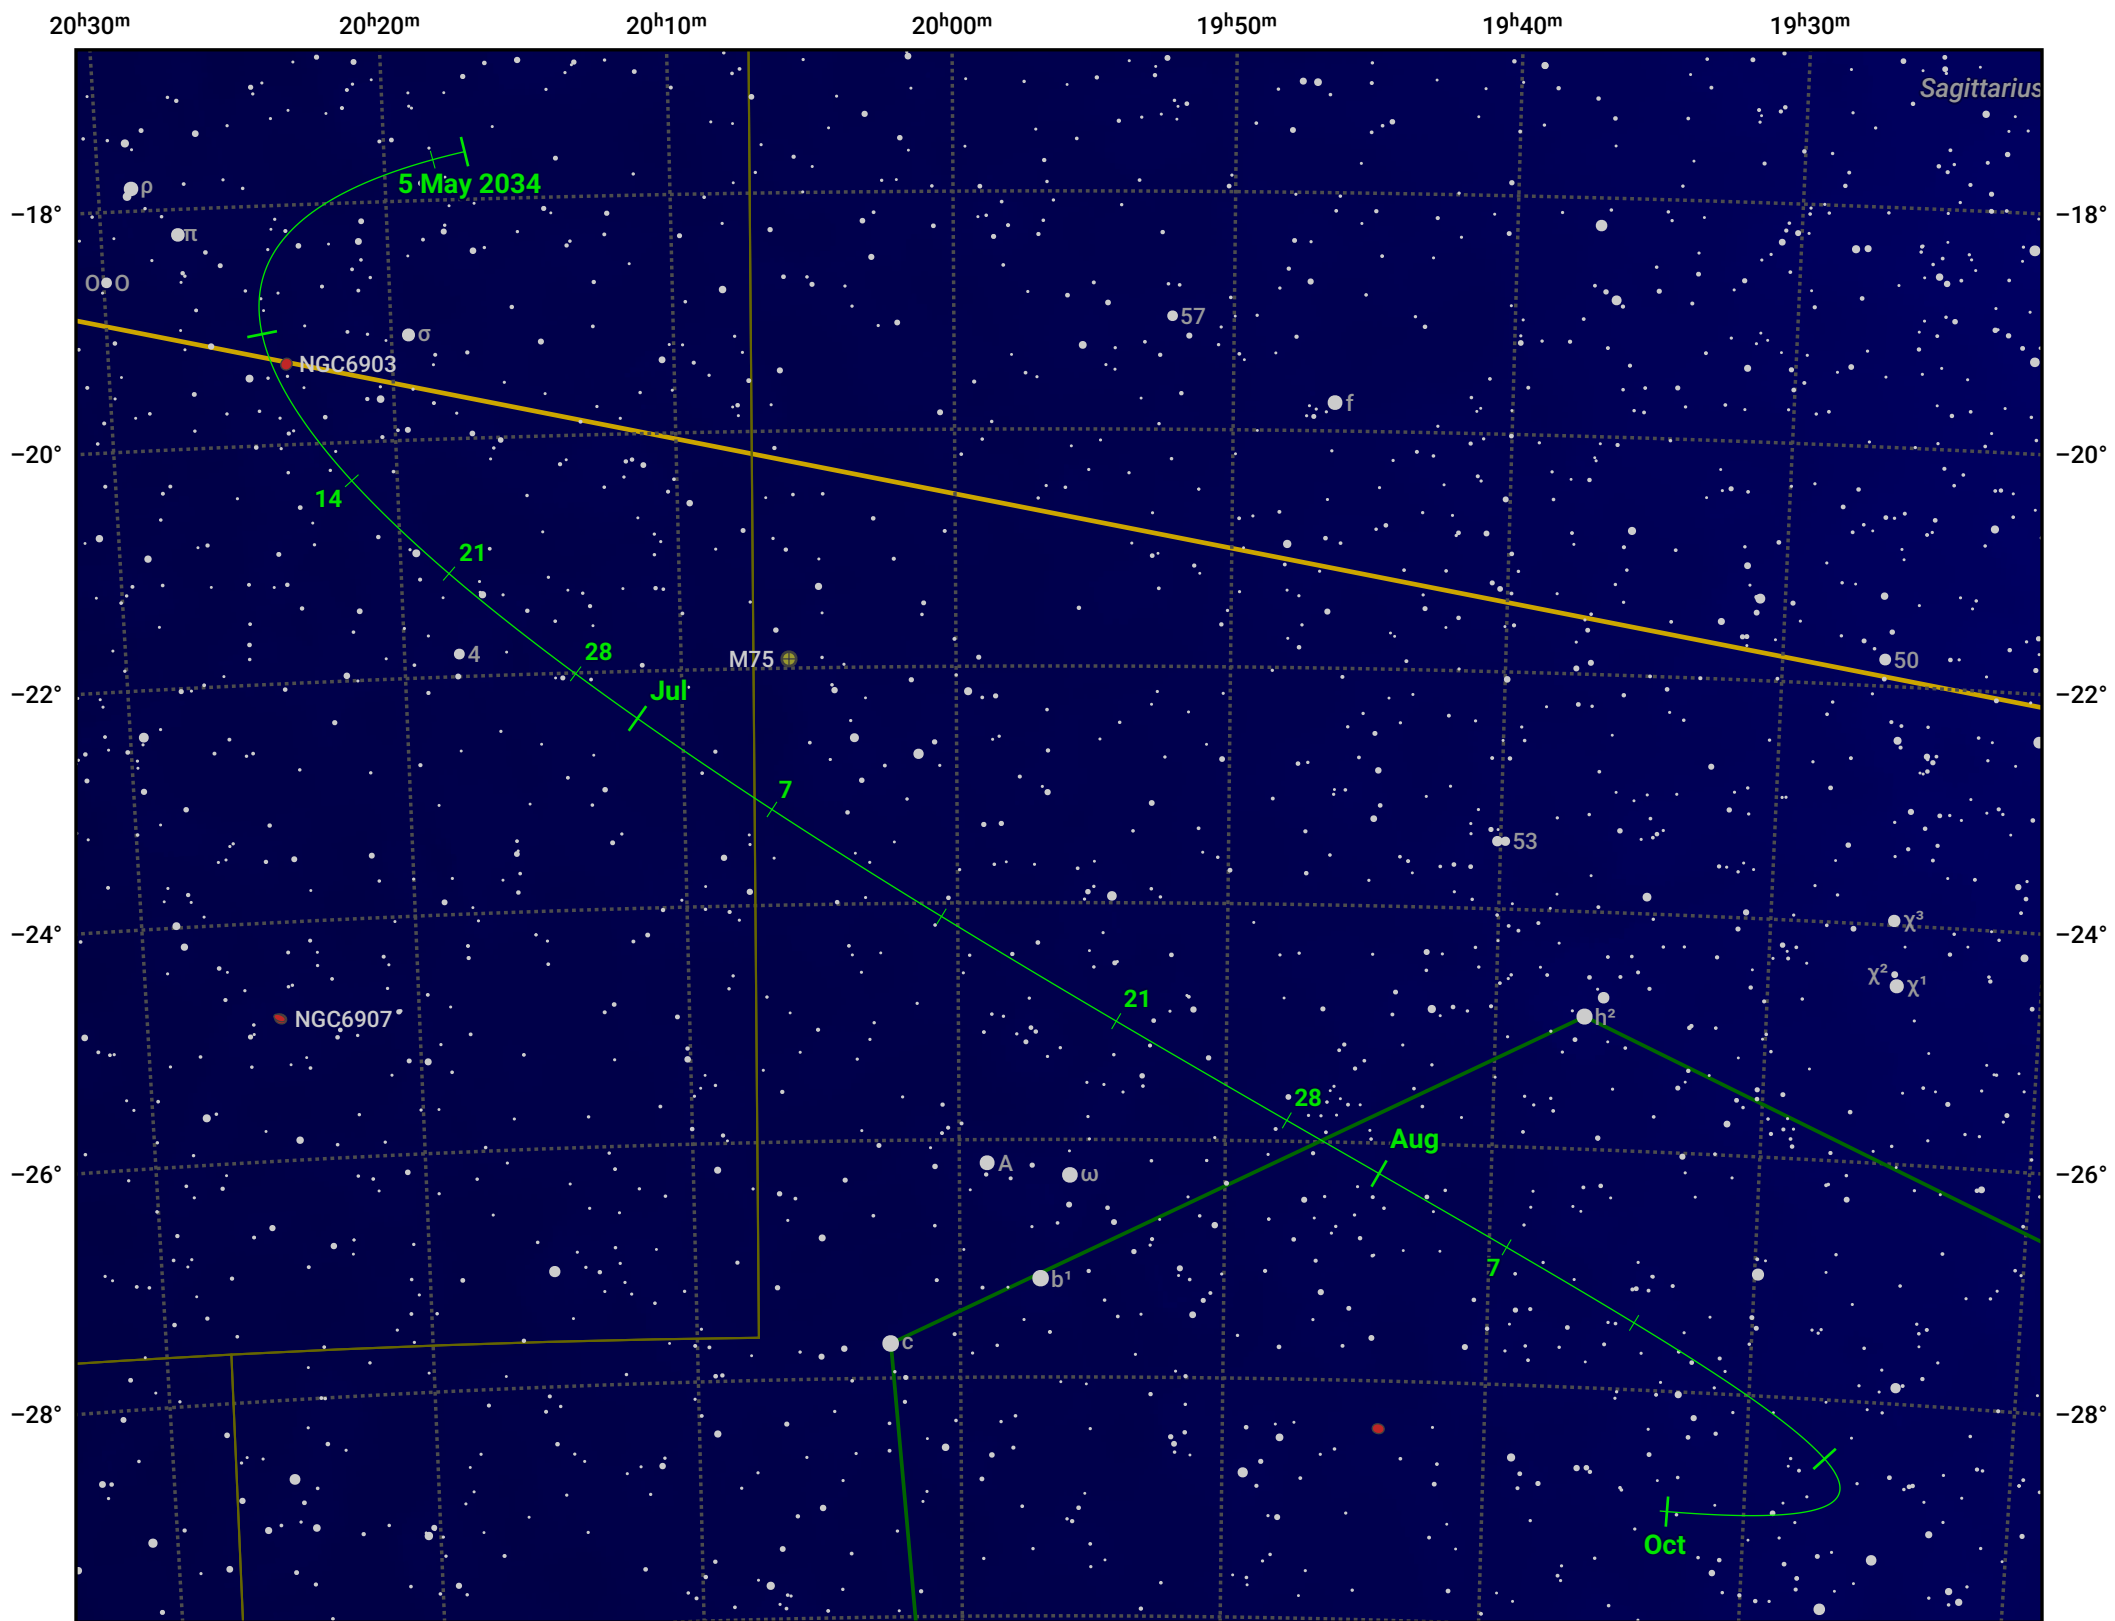

# The path of Asteroid 532 Herculina around opposition on 19 Jul 2034

© Dominic Ford 2011–2024. Date markers placed at midnight UTC. Downloaded from <https://in-the-sky.org>

Magnitude scale: • 10.0 • 9.0 • 8.0 • 7.0 • 6.0 • 5.0 • 4.0

— Ecliptic Plane

● Galaxy ■ Bright nebula ● Open cluster ● Globular cluster

Date	Mag
2034 Jun 1	10.6
2034 Jul 1	10.1
2034 Jul 6	10.0
2034 Aug 1	10.1
2034 Sep 1	10.8
2034 Sep 11	11.0
2034 Oct 1	11.4