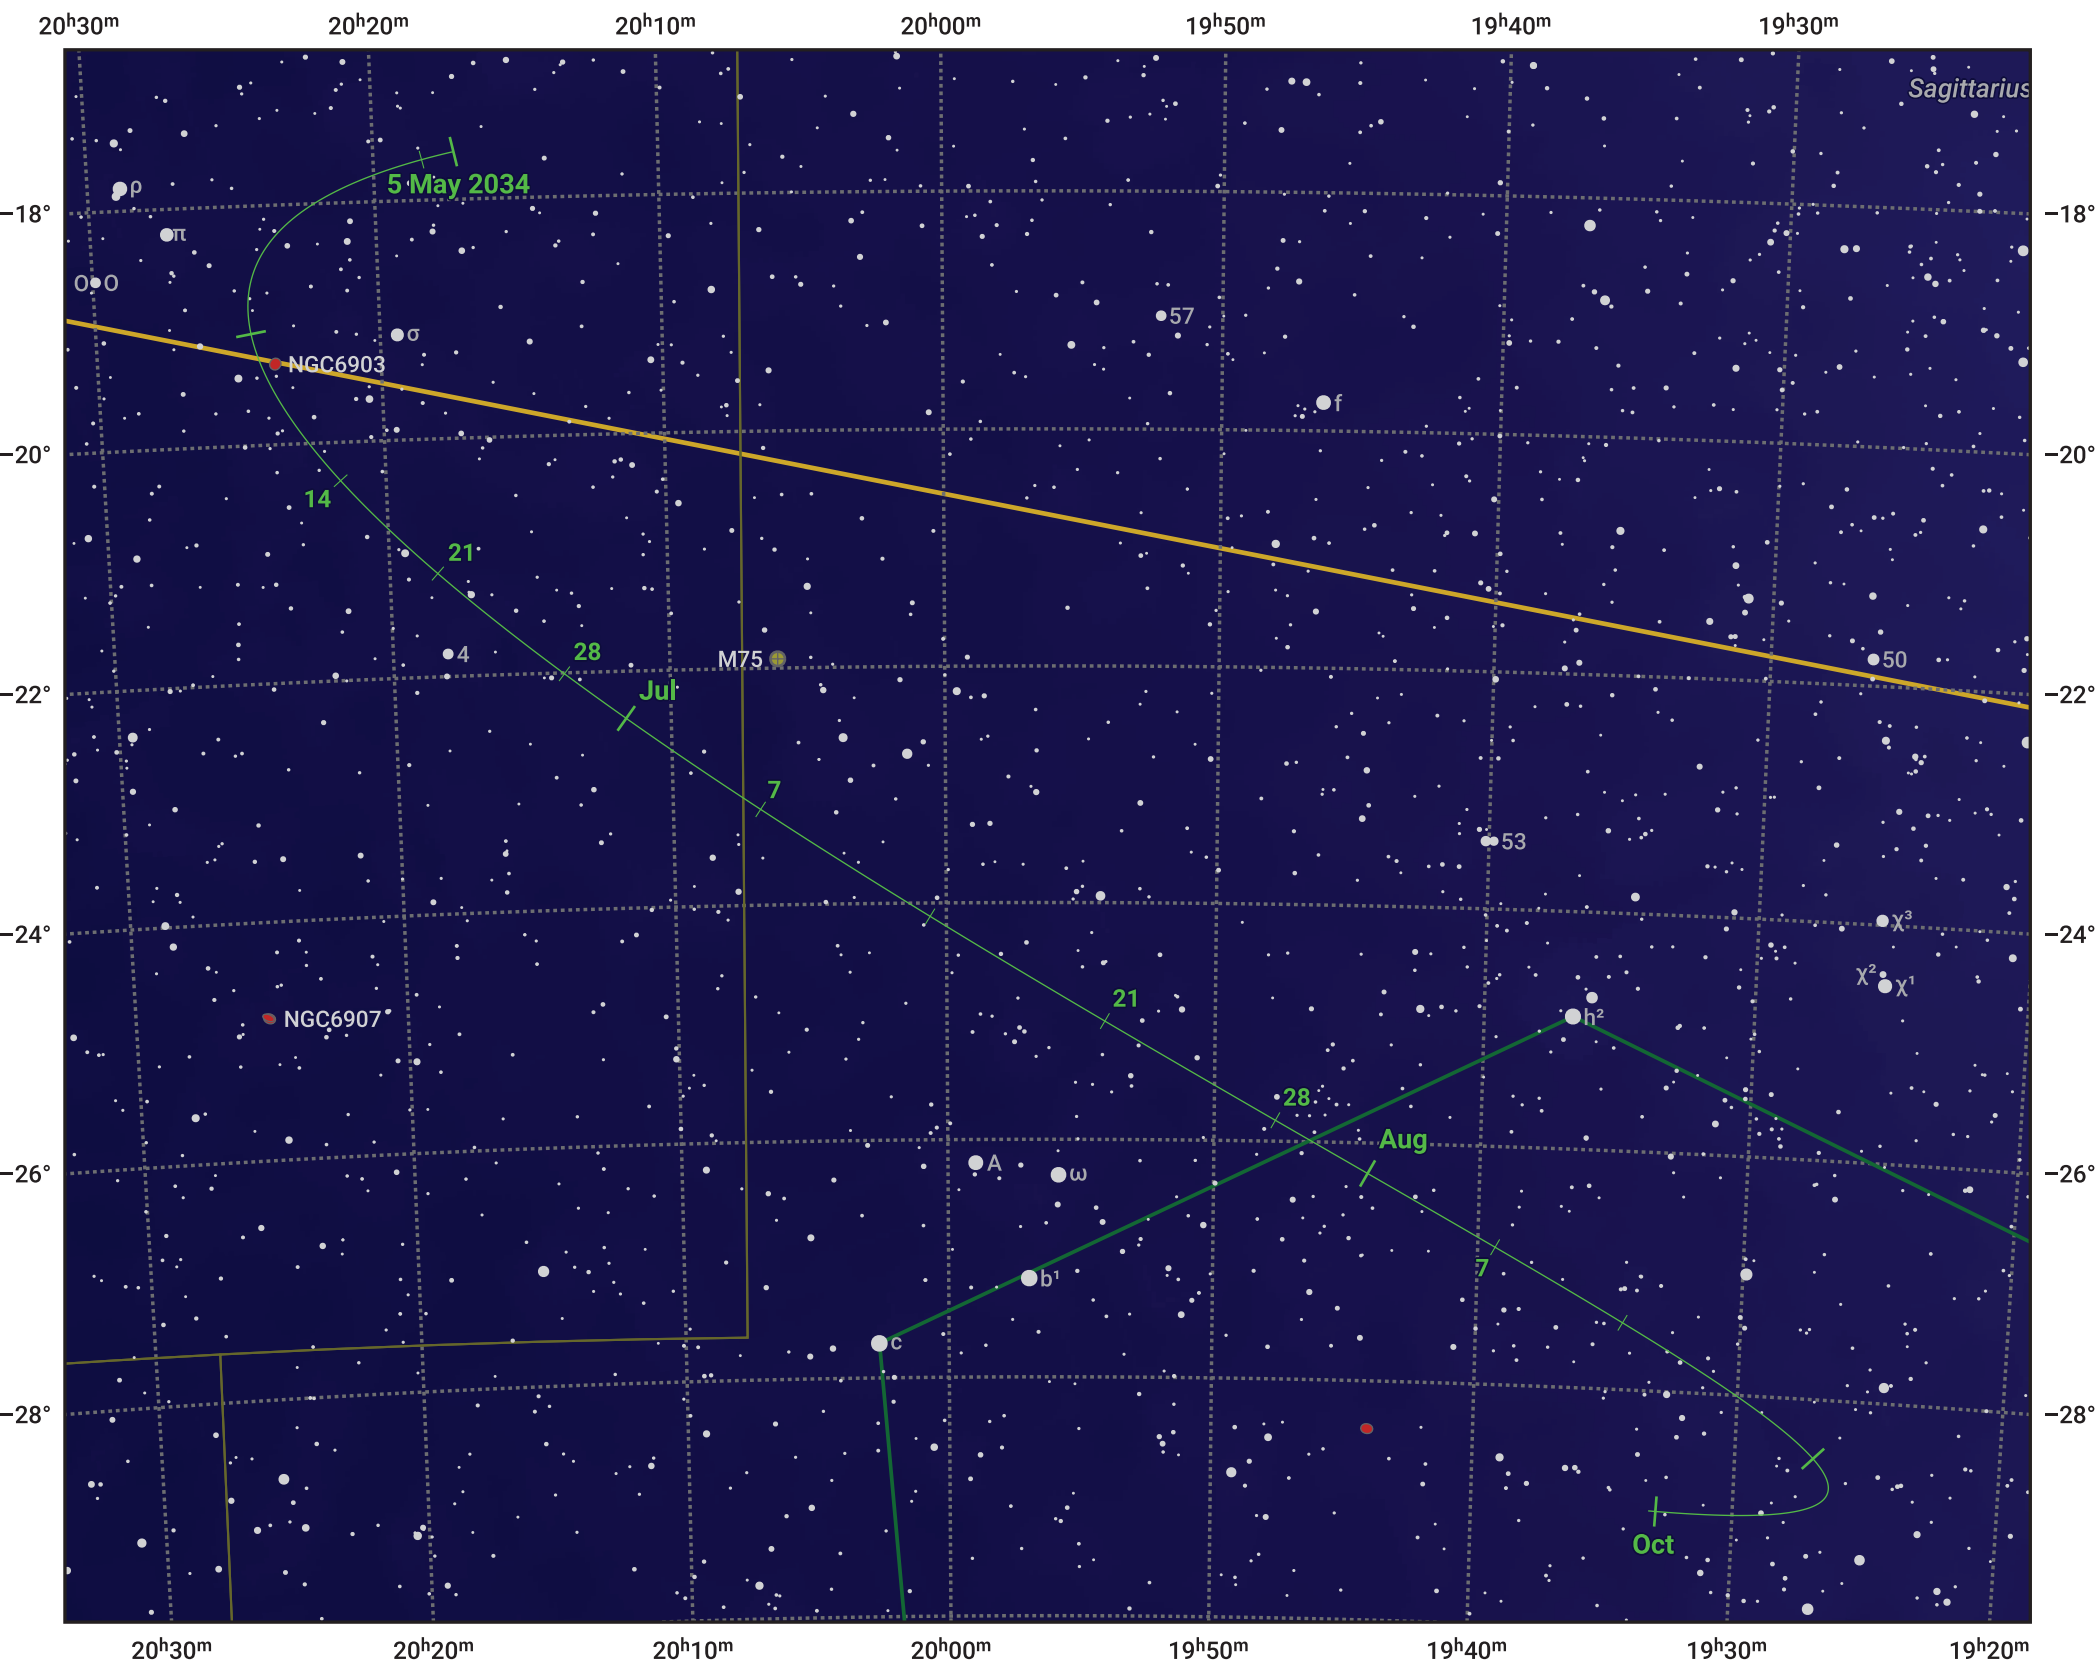

# The path of Asteroid 532 Herculina around opposition on 19 Jul 2034

© Dominic Ford 2011–2024. Date markers placed at midnight UTC. Downloaded from <https://in-the-sky.org>

Magnitude scale: • 10.0 • 9.0 • 8.0 • 7.0 • 6.0 • 5.0 • 4.0

— Ecliptic Plane

● Galaxy   
 ■ Bright nebula   
 ● Open cluster   
 ⊕ Globular cluster

| Date        | Mag  |
|-------------|------|
| 2034 Jun 1  | 10.6 |
| 2034 Jul 1  | 10.1 |
| 2034 Jul 6  | 10.0 |
| 2034 Aug 1  | 10.1 |
| 2034 Sep 1  | 10.8 |
| 2034 Sep 11 | 11.0 |
| 2034 Oct 1  | 11.4 |