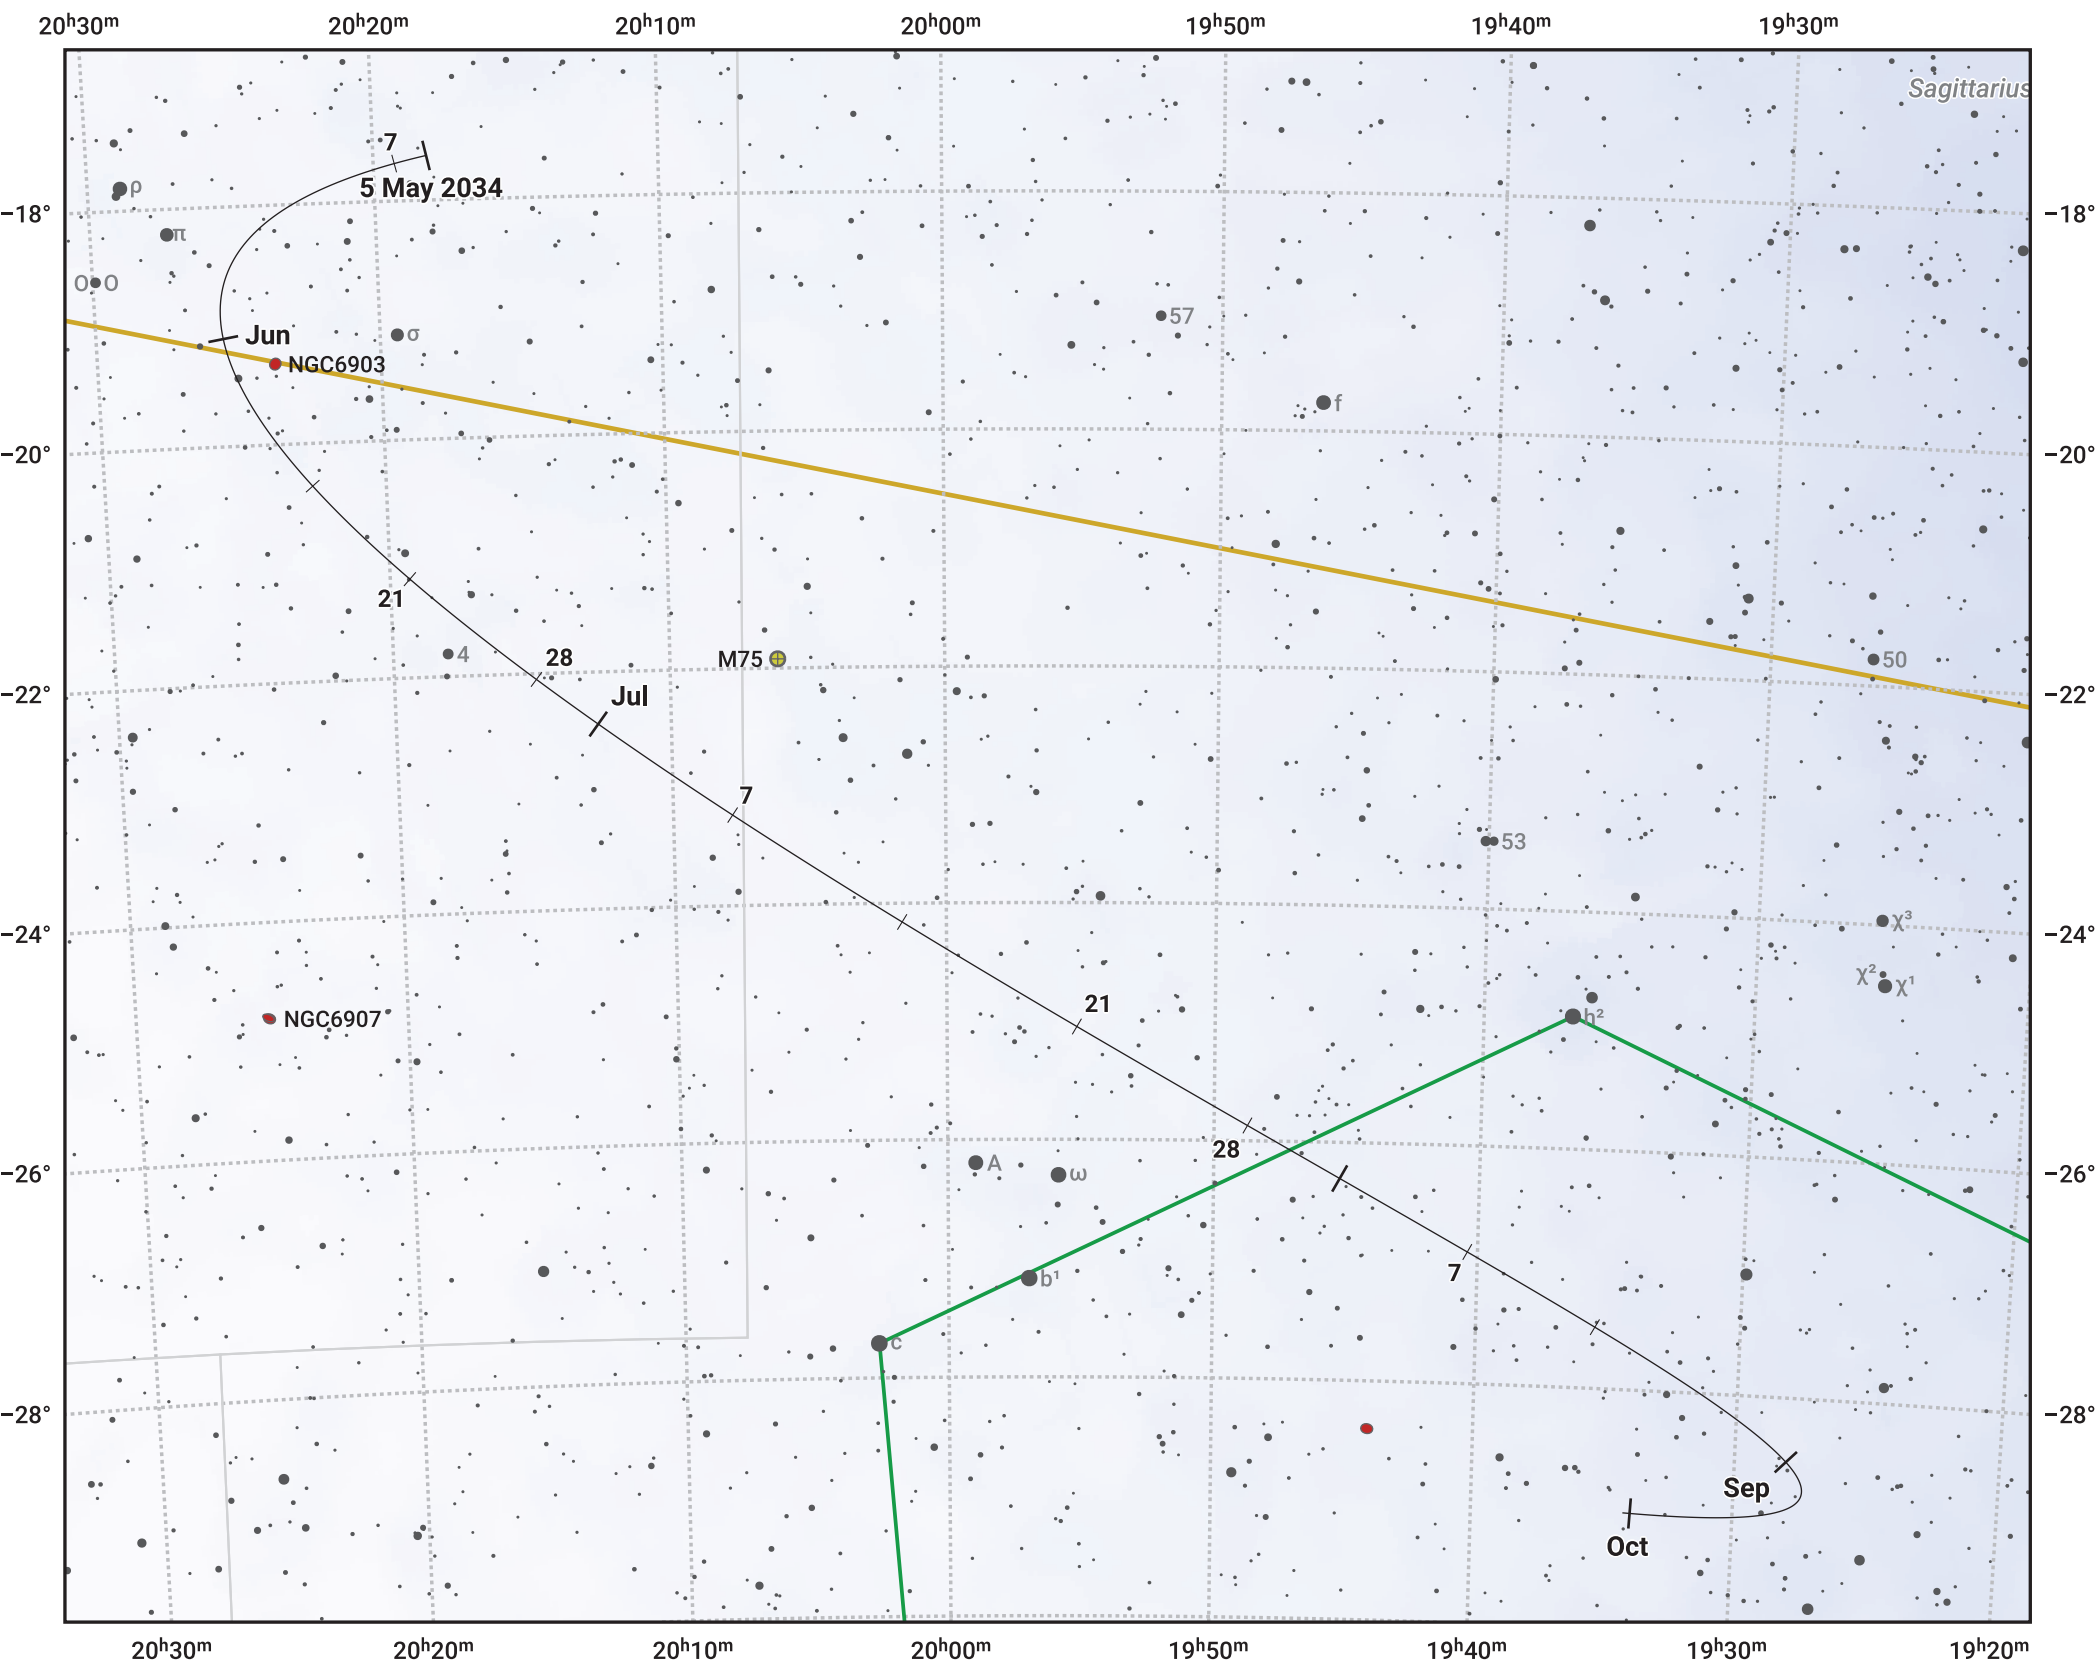

The path of Asteroid 532 Herculina around opposition on 19 Jul 2034

© Dominic Ford 2011–2024. Date markers placed at midnight UTC. Downloaded from <https://in-the-sky.org>

Magnitude scale: • 10.0 • 9.0 • 8.0 • 7.0 • 6.0 • 5.0 • 4.0

- Ecliptic Plane
- Galaxy
- Bright nebula
- Open cluster
- ⊕ Globular cluster

Date	Mag
2034 Jun 1	10.6
2034 Jul 1	10.1
2034 Jul 6	10.0
2034 Aug 1	10.1
2034 Sep 1	10.8
2034 Sep 11	11.0
2034 Oct 1	11.4