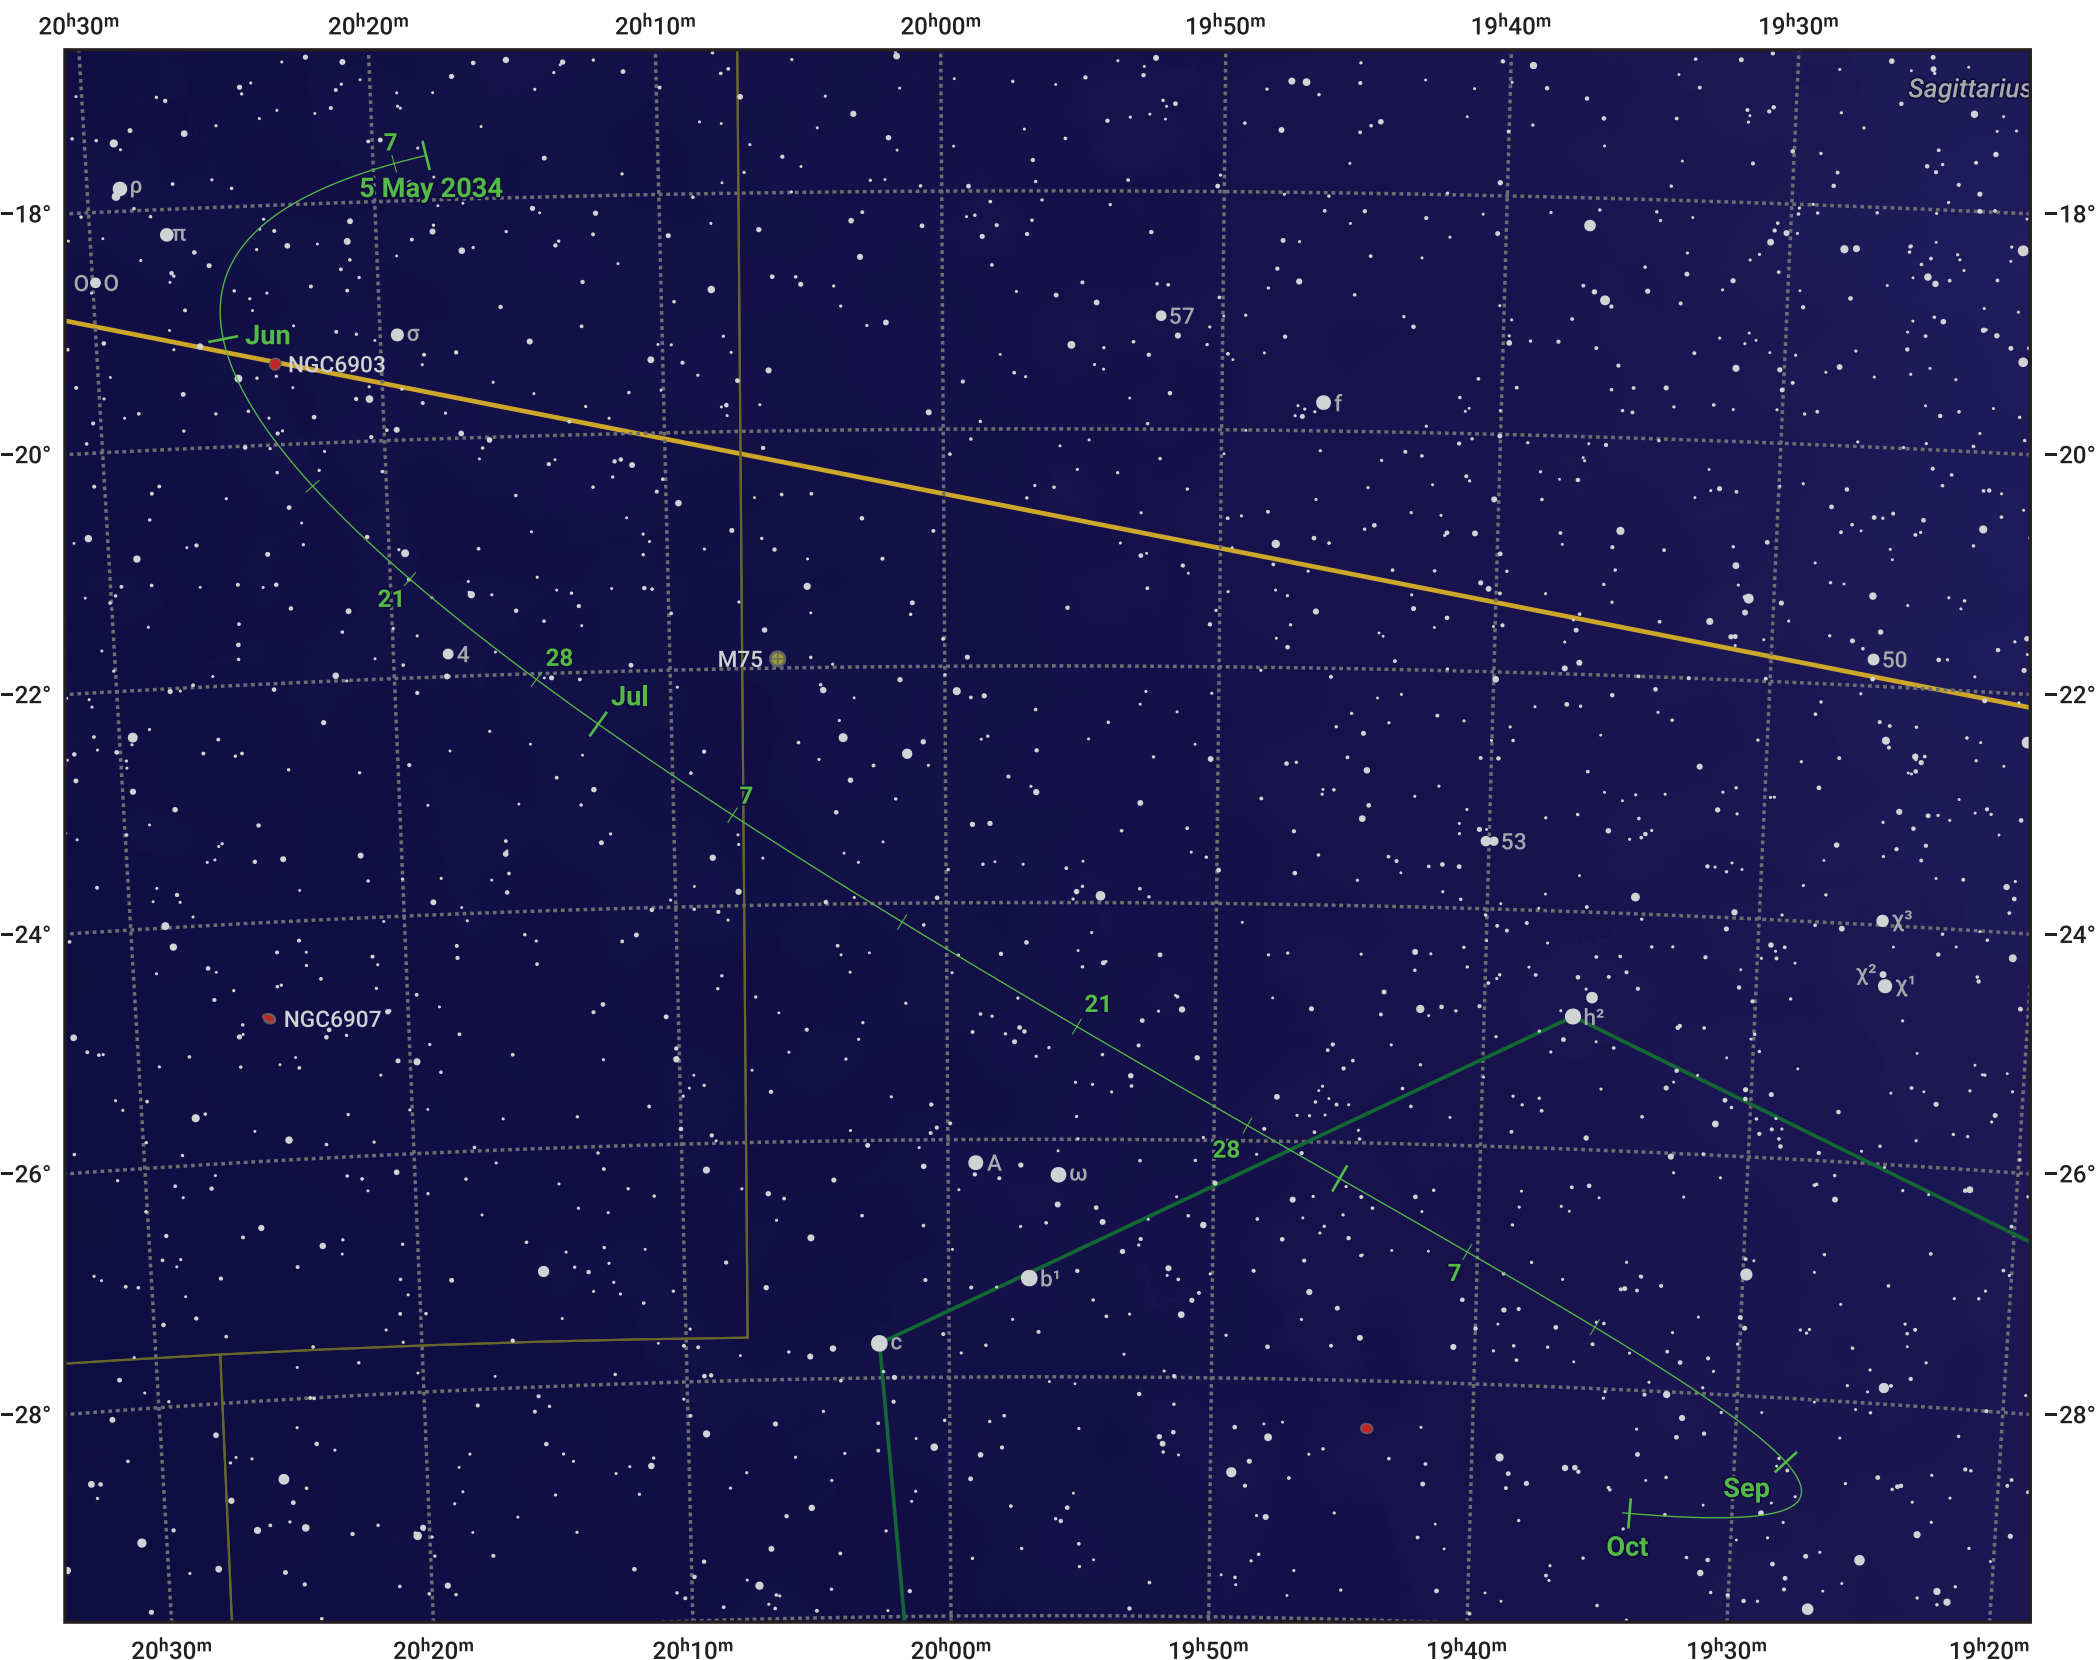

The path of Asteroid 532 Herculina around opposition on 19 Jul 2034

© Dominic Ford 2011–2024. Date markers placed at midnight UTC. Downloaded from <https://in-the-sky.org>

Magnitude scale: • 10.0 • 9.0 • 8.0 • 7.0 • 6.0 • 5.0 • 4.0

— Ecliptic Plane

● Galaxy
 ■ Bright nebula
 ● Open cluster
 ⊕ Globular cluster

Date	Mag
2034 Jun 1	10.6
2034 Jul 1	10.1
2034 Jul 6	10.0
2034 Aug 1	10.1
2034 Sep 1	10.8
2034 Sep 11	11.0
2034 Oct 1	11.4