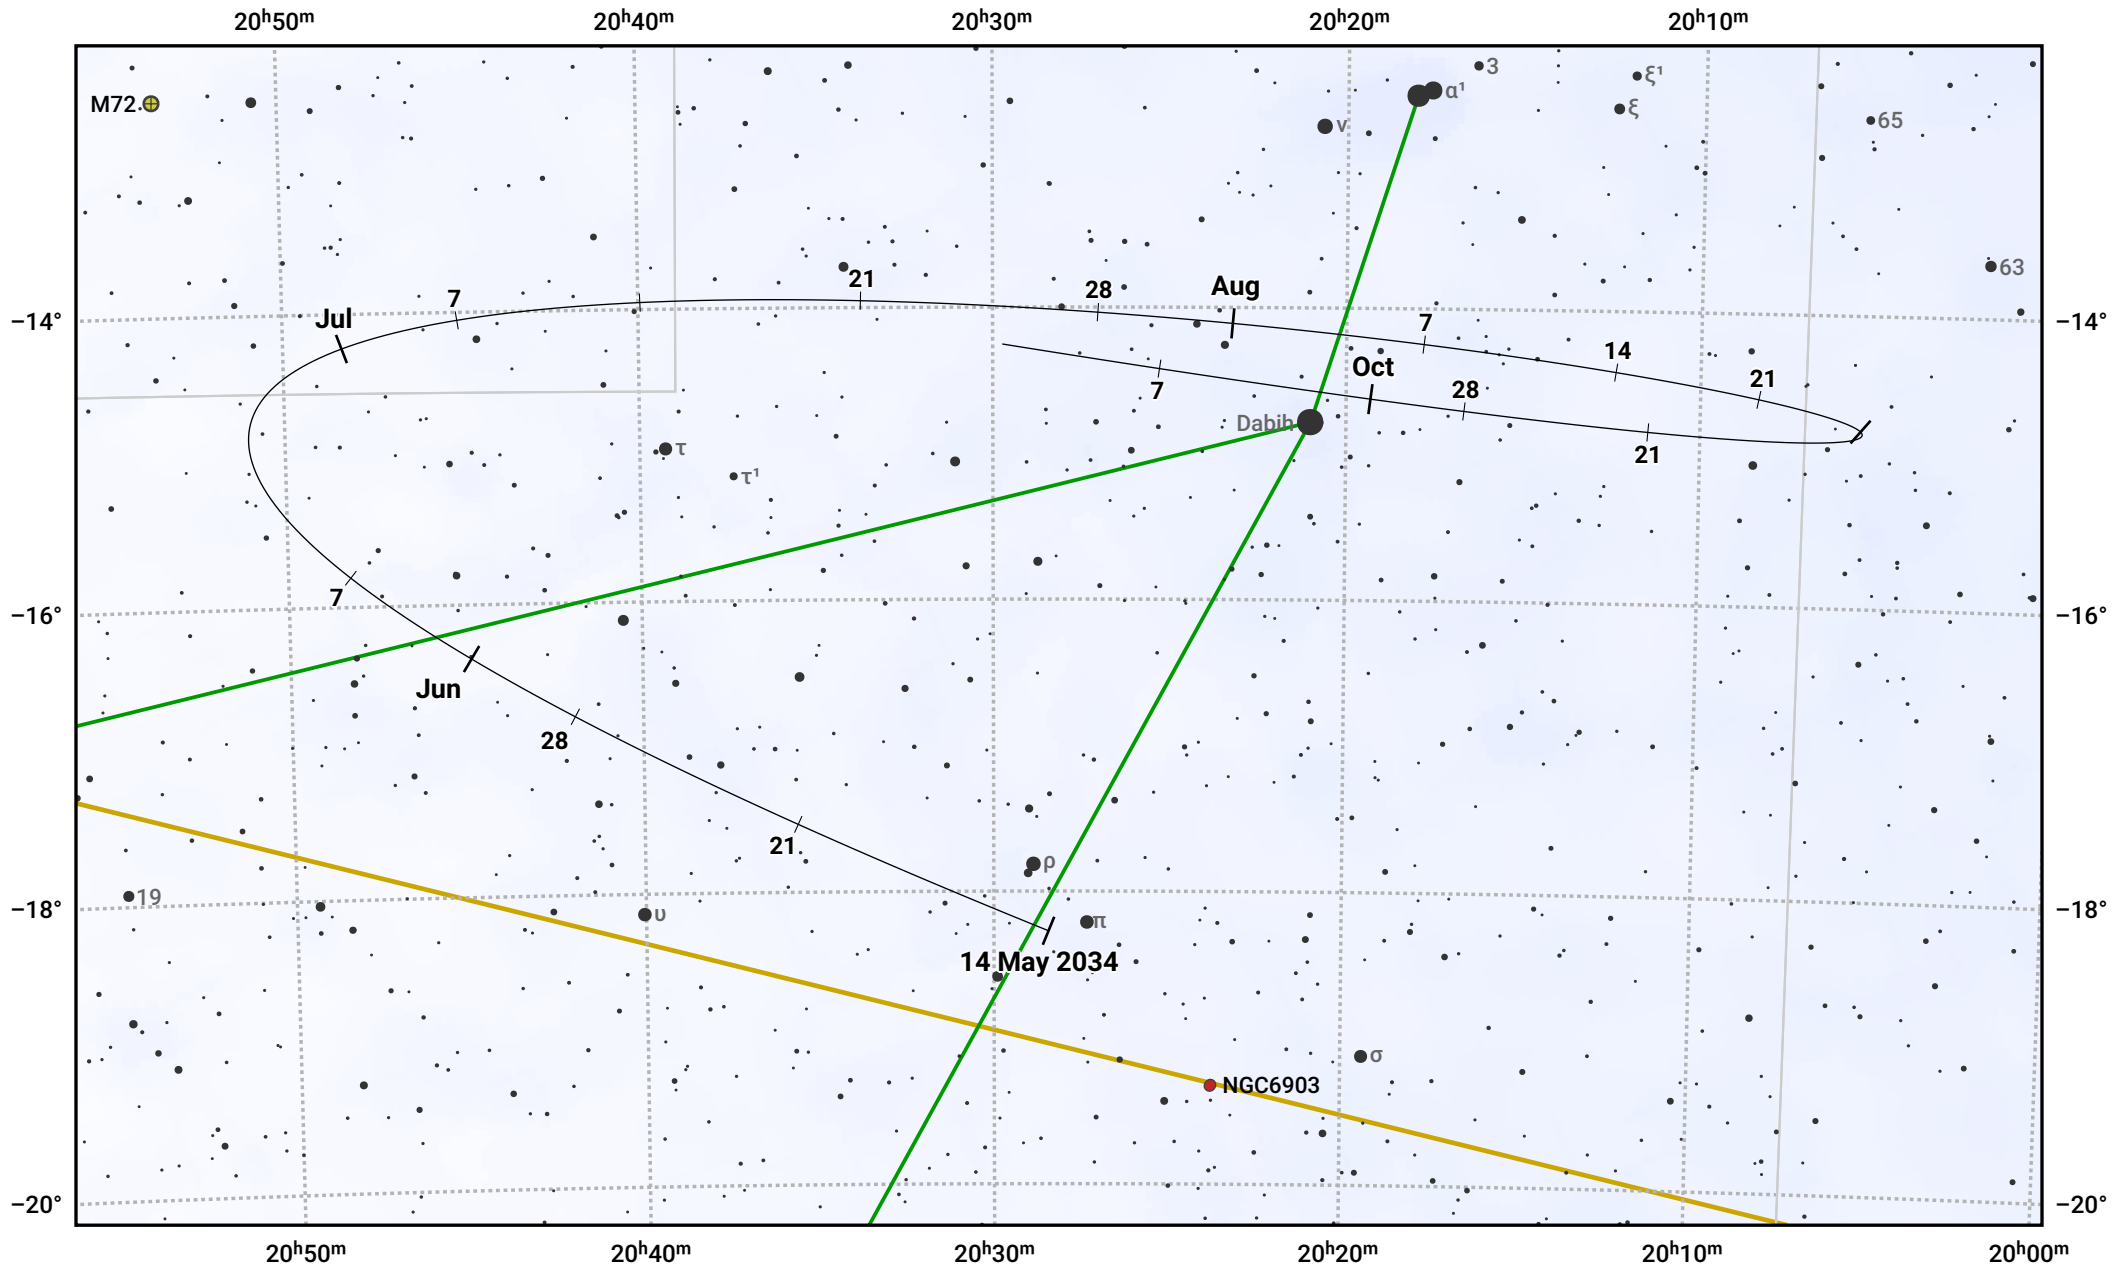

The path of Asteroid 43 Ariadne around opposition on 28 Jul 2034

© Dominic Ford 2011–2024. Date markers placed at midnight UTC. Downloaded from <https://in-the-sky.org>

Magnitude scale: 10.0 9.0 8.0 7.0 6.0 5.0 4.0 3.0

— Ecliptic Plane

Galaxy Bright nebula Open cluster Globular cluster

Date	Mag	Phase
2034 Jun 1	10.7	94%
2034 Jun 26	10.1	97%
2034 Jul 1	9.9	98%
2034 Aug 1	9.3	100%
2034 Sep 1	10.3	97%
2034 Sep 28	11.1	94%
2034 Oct 1	11.2	94%