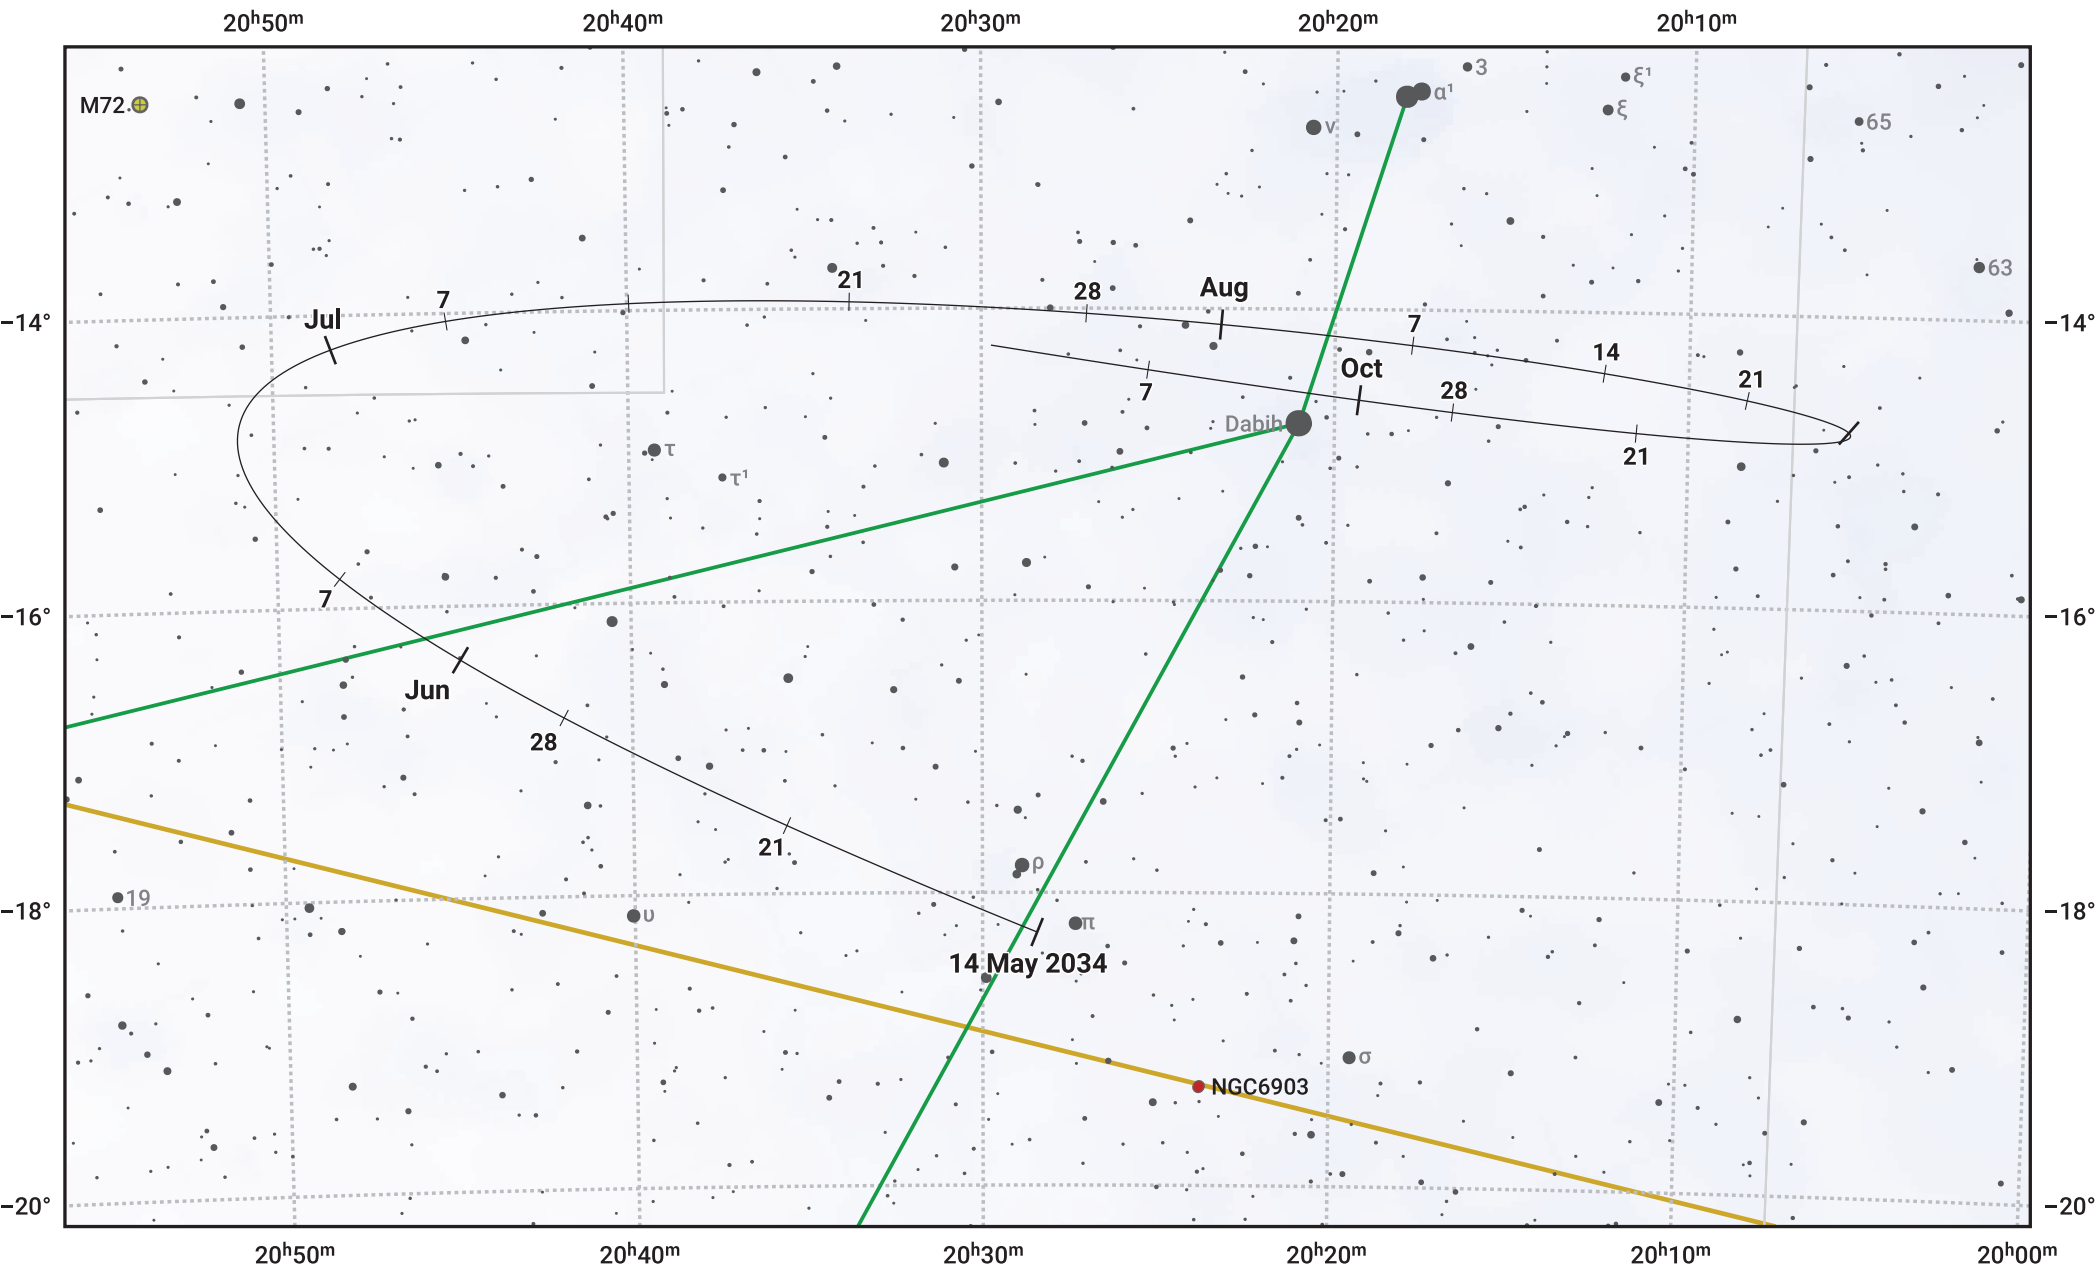

# The path of Asteroid 43 Ariadne around opposition on 28 Jul 2034

© Dominic Ford 2011–2024. Date markers placed at midnight UTC. Downloaded from <https://in-the-sky.org>

Magnitude scale: 10.0 9.0 8.0 7.0 6.0 5.0 4.0 3.0

— Ecliptic Plane

Galaxy    Bright nebula    Open cluster    Globular cluster

Date	Mag	Phase
2034 Jun 1	10.7	94%
2034 Jun 26	10.1	97%
2034 Jul 1	9.9	98%
2034 Aug 1	9.3	100%
2034 Sep 1	10.3	97%
2034 Sep 28	11.1	94%
2034 Oct 1	11.2	94%