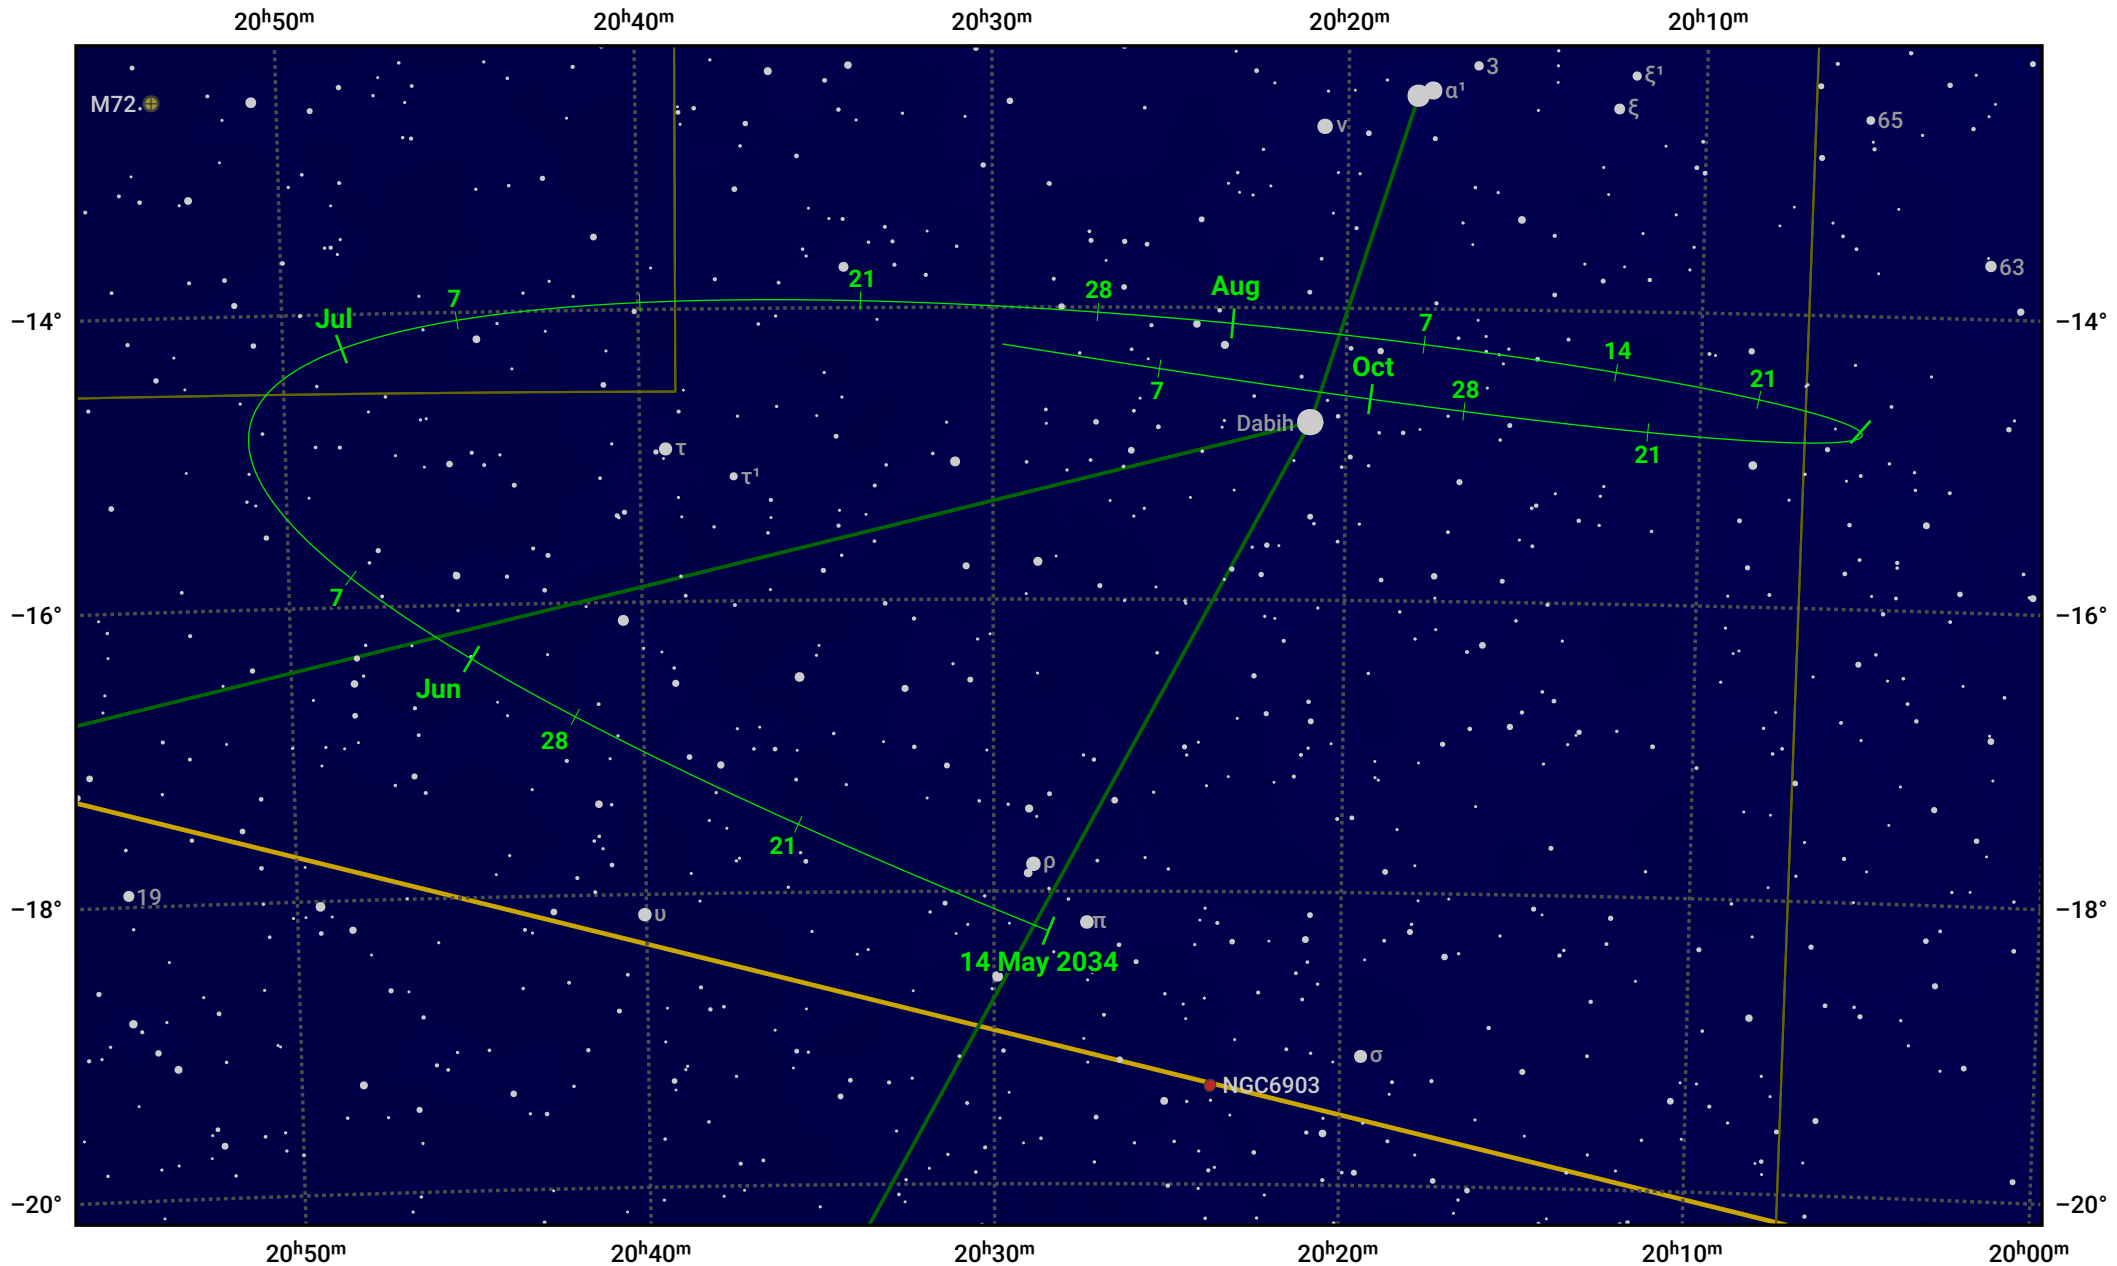

The path of Asteroid 43 Ariadne around opposition on 28 Jul 2034

© Dominic Ford 2011–2024. Date markers placed at midnight UTC. Downloaded from <https://in-the-sky.org>

Magnitude scale: 10.0 9.0 8.0 7.0 6.0 5.0 4.0 3.0

— Ecliptic Plane

Galaxy Bright nebula Open cluster Globular cluster

Date	Mag	Phase
2034 Jun 1	10.7	94%
2034 Jun 26	10.1	97%
2034 Jul 1	9.9	98%
2034 Aug 1	9.3	100%
2034 Sep 1	10.3	97%
2034 Sep 28	11.1	94%
2034 Oct 1	11.2	94%