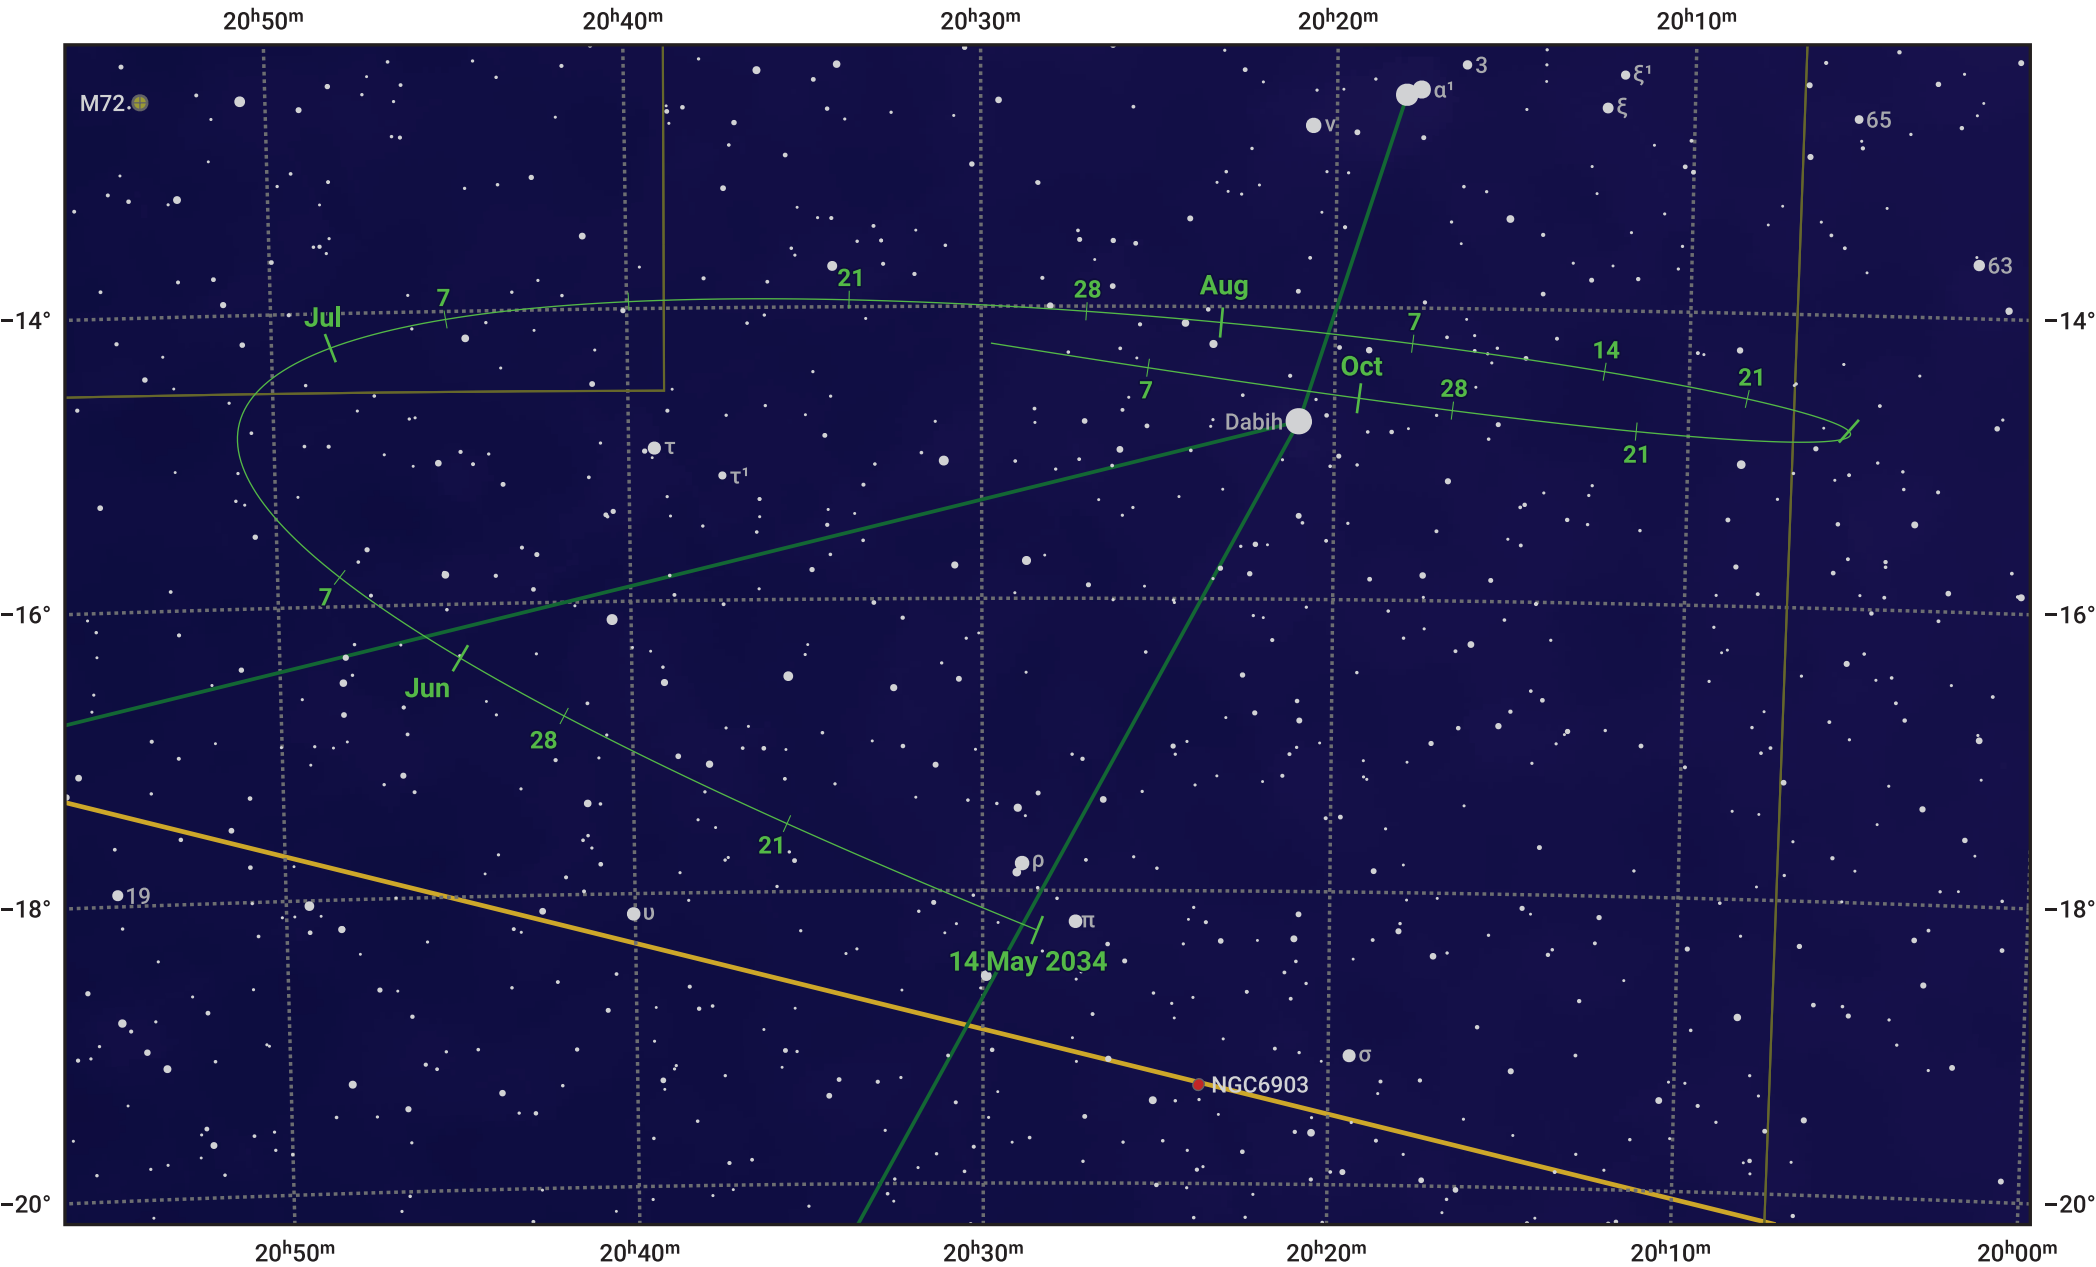

# The path of Asteroid 43 Ariadne around opposition on 28 Jul 2034

© Dominic Ford 2011–2024. Date markers placed at midnight UTC. Downloaded from <https://in-the-sky.org>

Magnitude scale: 10.0 9.0 8.0 7.0 6.0 5.0 4.0 3.0

- Ecliptic Plane
- Galaxy
- Bright nebula
- Open cluster
- Globular cluster

Date	Mag	Phase
2034 Jun 1	10.7	94%
2034 Jun 26	10.1	97%
2034 Jul 1	9.9	98%
2034 Aug 1	9.3	100%
2034 Sep 1	10.3	97%
2034 Sep 28	11.1	94%
2034 Oct 1	11.2	94%