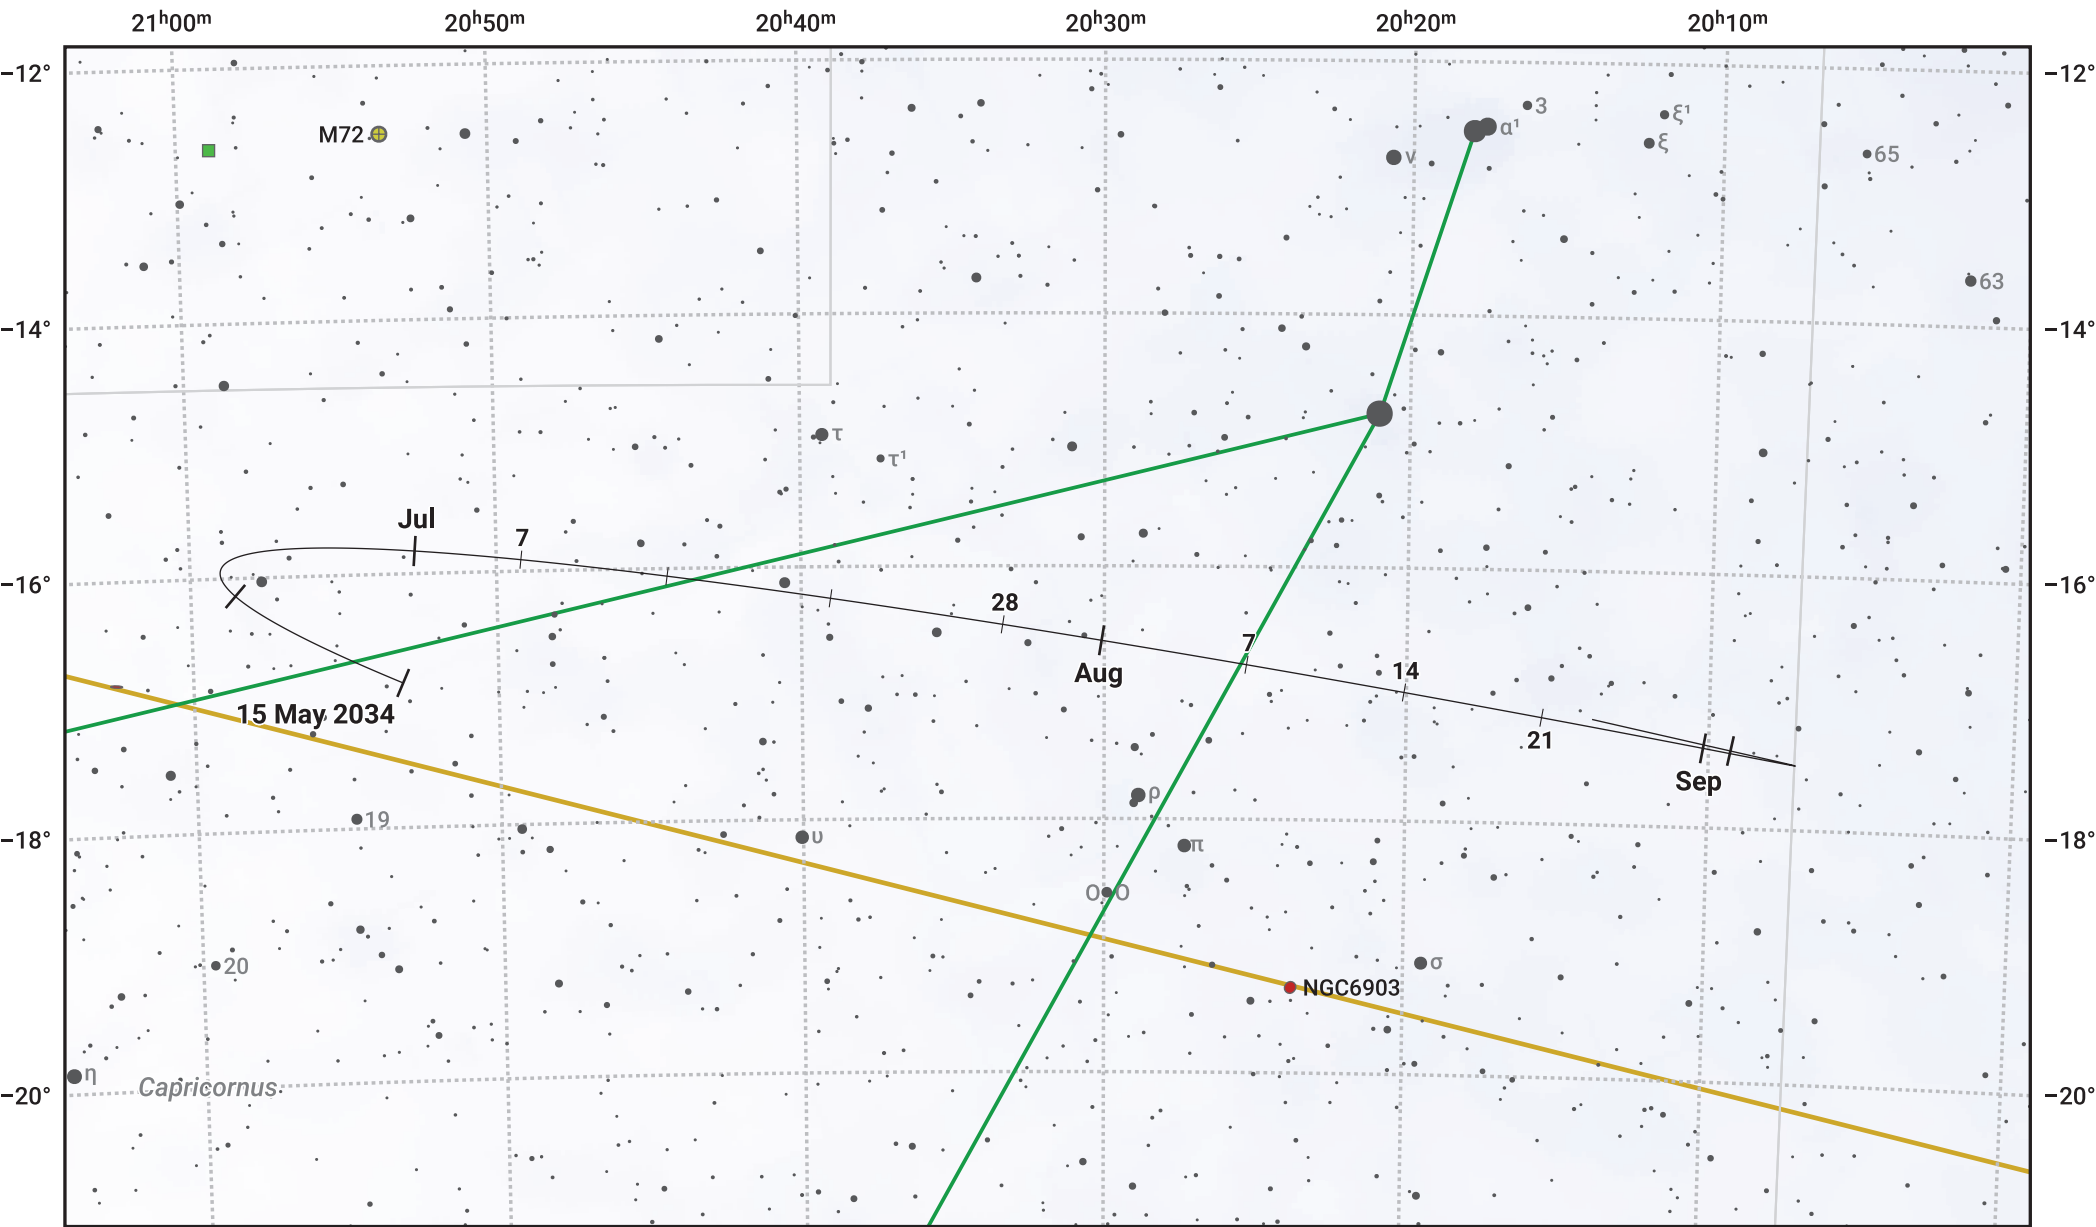

The path of Asteroid 10 Hygiea around opposition on 29 Jul 2034

© Dominic Ford 2011–2024. Date markers placed at midnight UTC. Downloaded from <https://in-the-sky.org>

Magnitude scale: • 10.0 • 9.0 • 8.0 • 7.0 • 6.0 • 5.0 • 4.0 • 3.0

— Ecliptic Plane

● Galaxy
 ■ Bright nebula
 ● Open cluster
 ⊕ Globular cluster

Date	Mag
2034 Jun 1	10.7
2034 Jul 1	10.2
2034 Jul 15	10.0
2034 Aug 1	9.7
2034 Sep 1	10.4
2034 Sep 29	11.0
2034 Oct 1	11.0