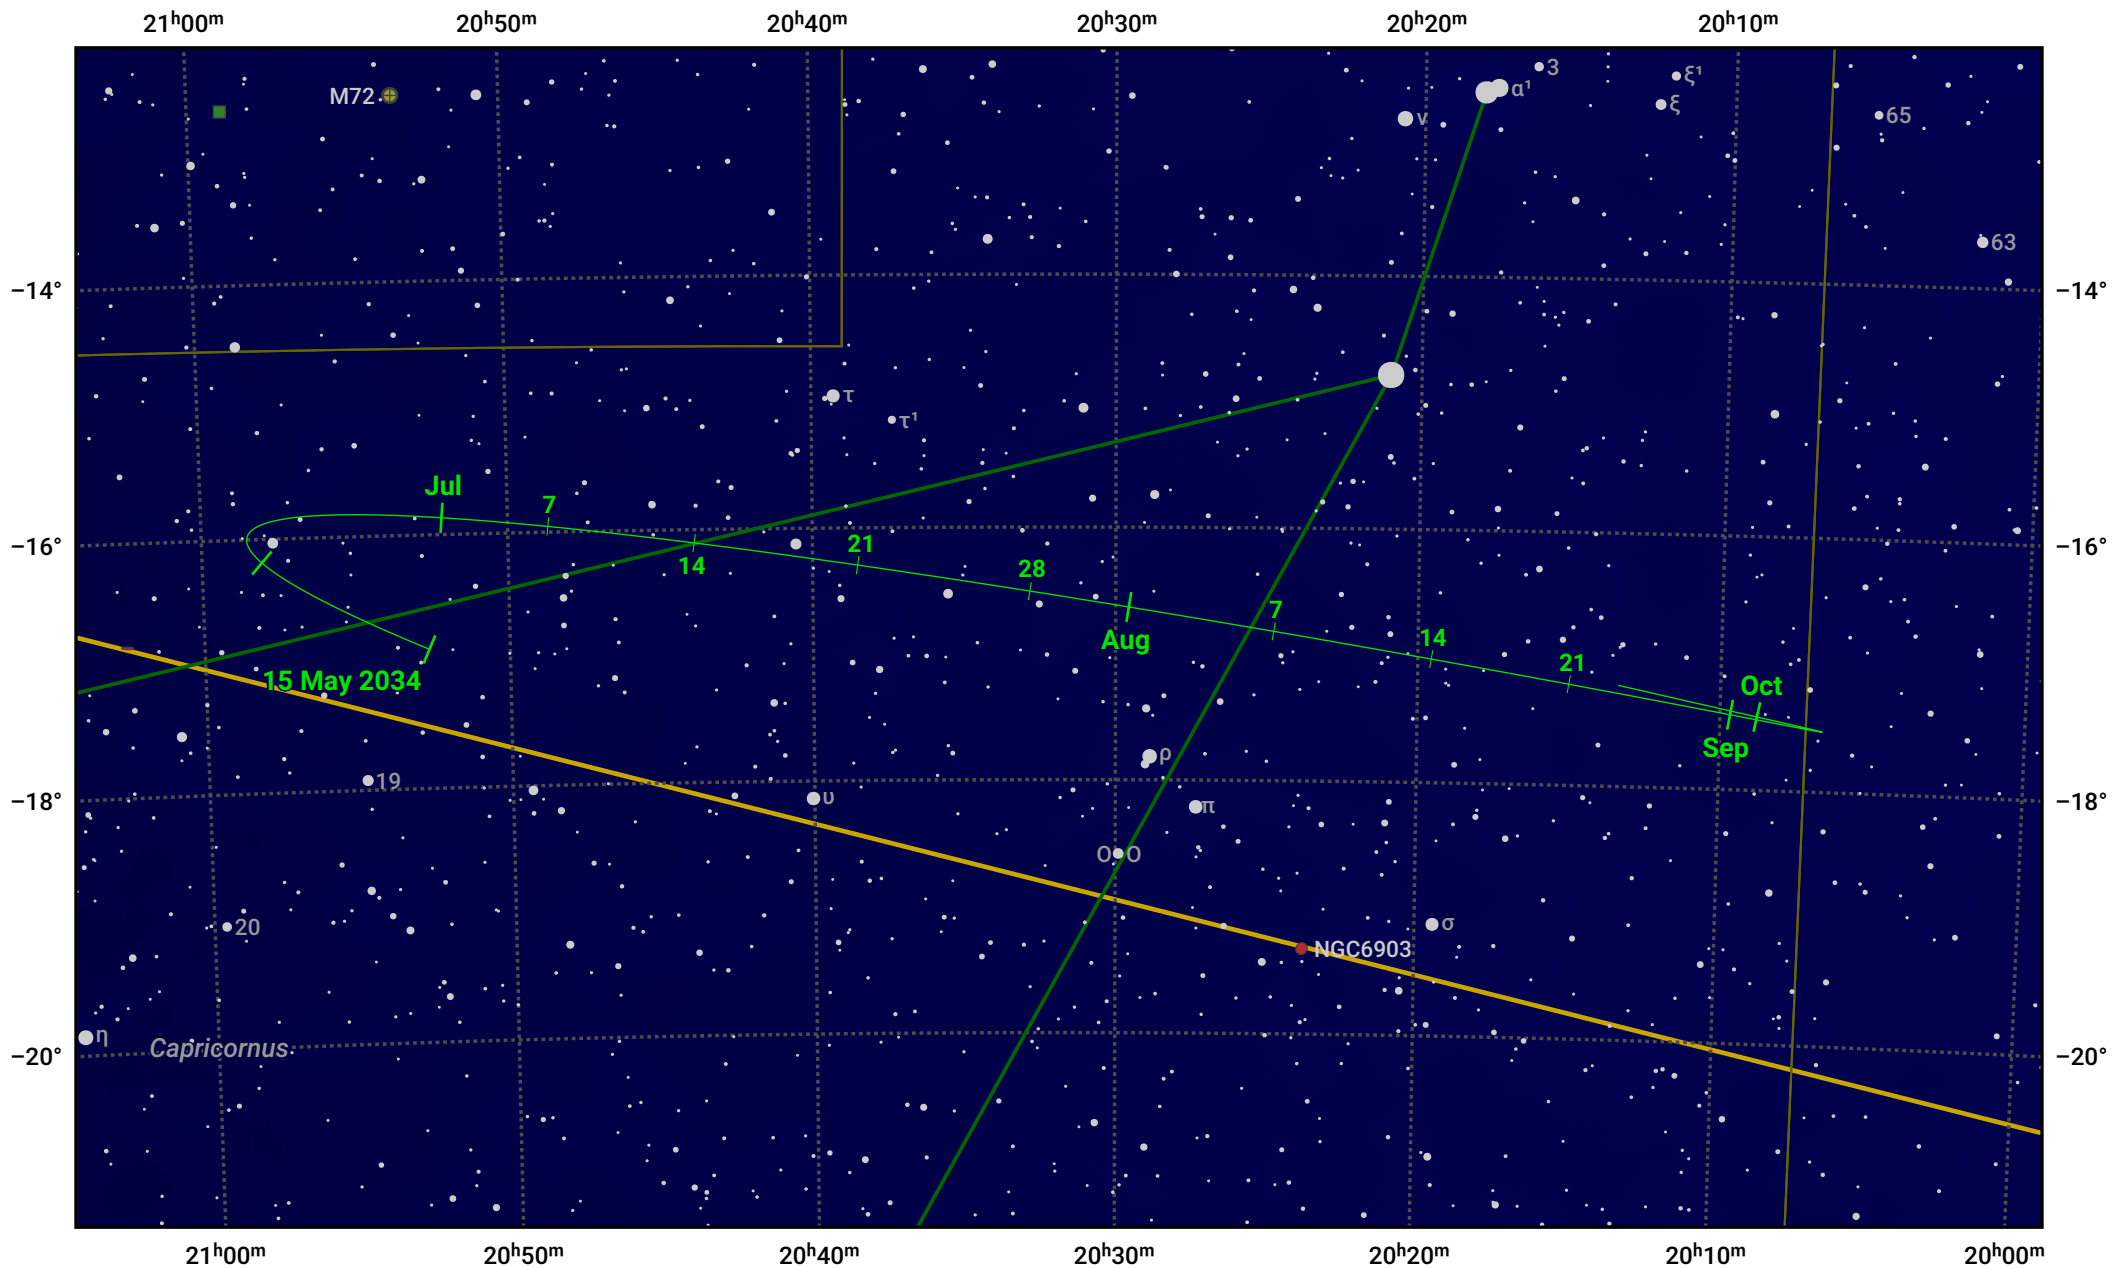

The path of Asteroid 10 Hygiea around opposition on 29 Jul 2034

© Dominic Ford 2011–2024. Date markers placed at midnight UTC. Downloaded from <https://in-the-sky.org>

Magnitude scale: · 10.0 · 9.0 · 8.0 · 7.0 · 6.0 · 5.0 · 4.0 · 3.0

— Ecliptic Plane

● Galaxy ■ Bright nebula ● Open cluster ⊕ Globular cluster

Date	Mag
2034 Jun 1	10.7
2034 Jul 1	10.2
2034 Jul 15	10.0
2034 Aug 1	9.7
2034 Sep 1	10.4
2034 Sep 29	11.0
2034 Oct 1	11.0