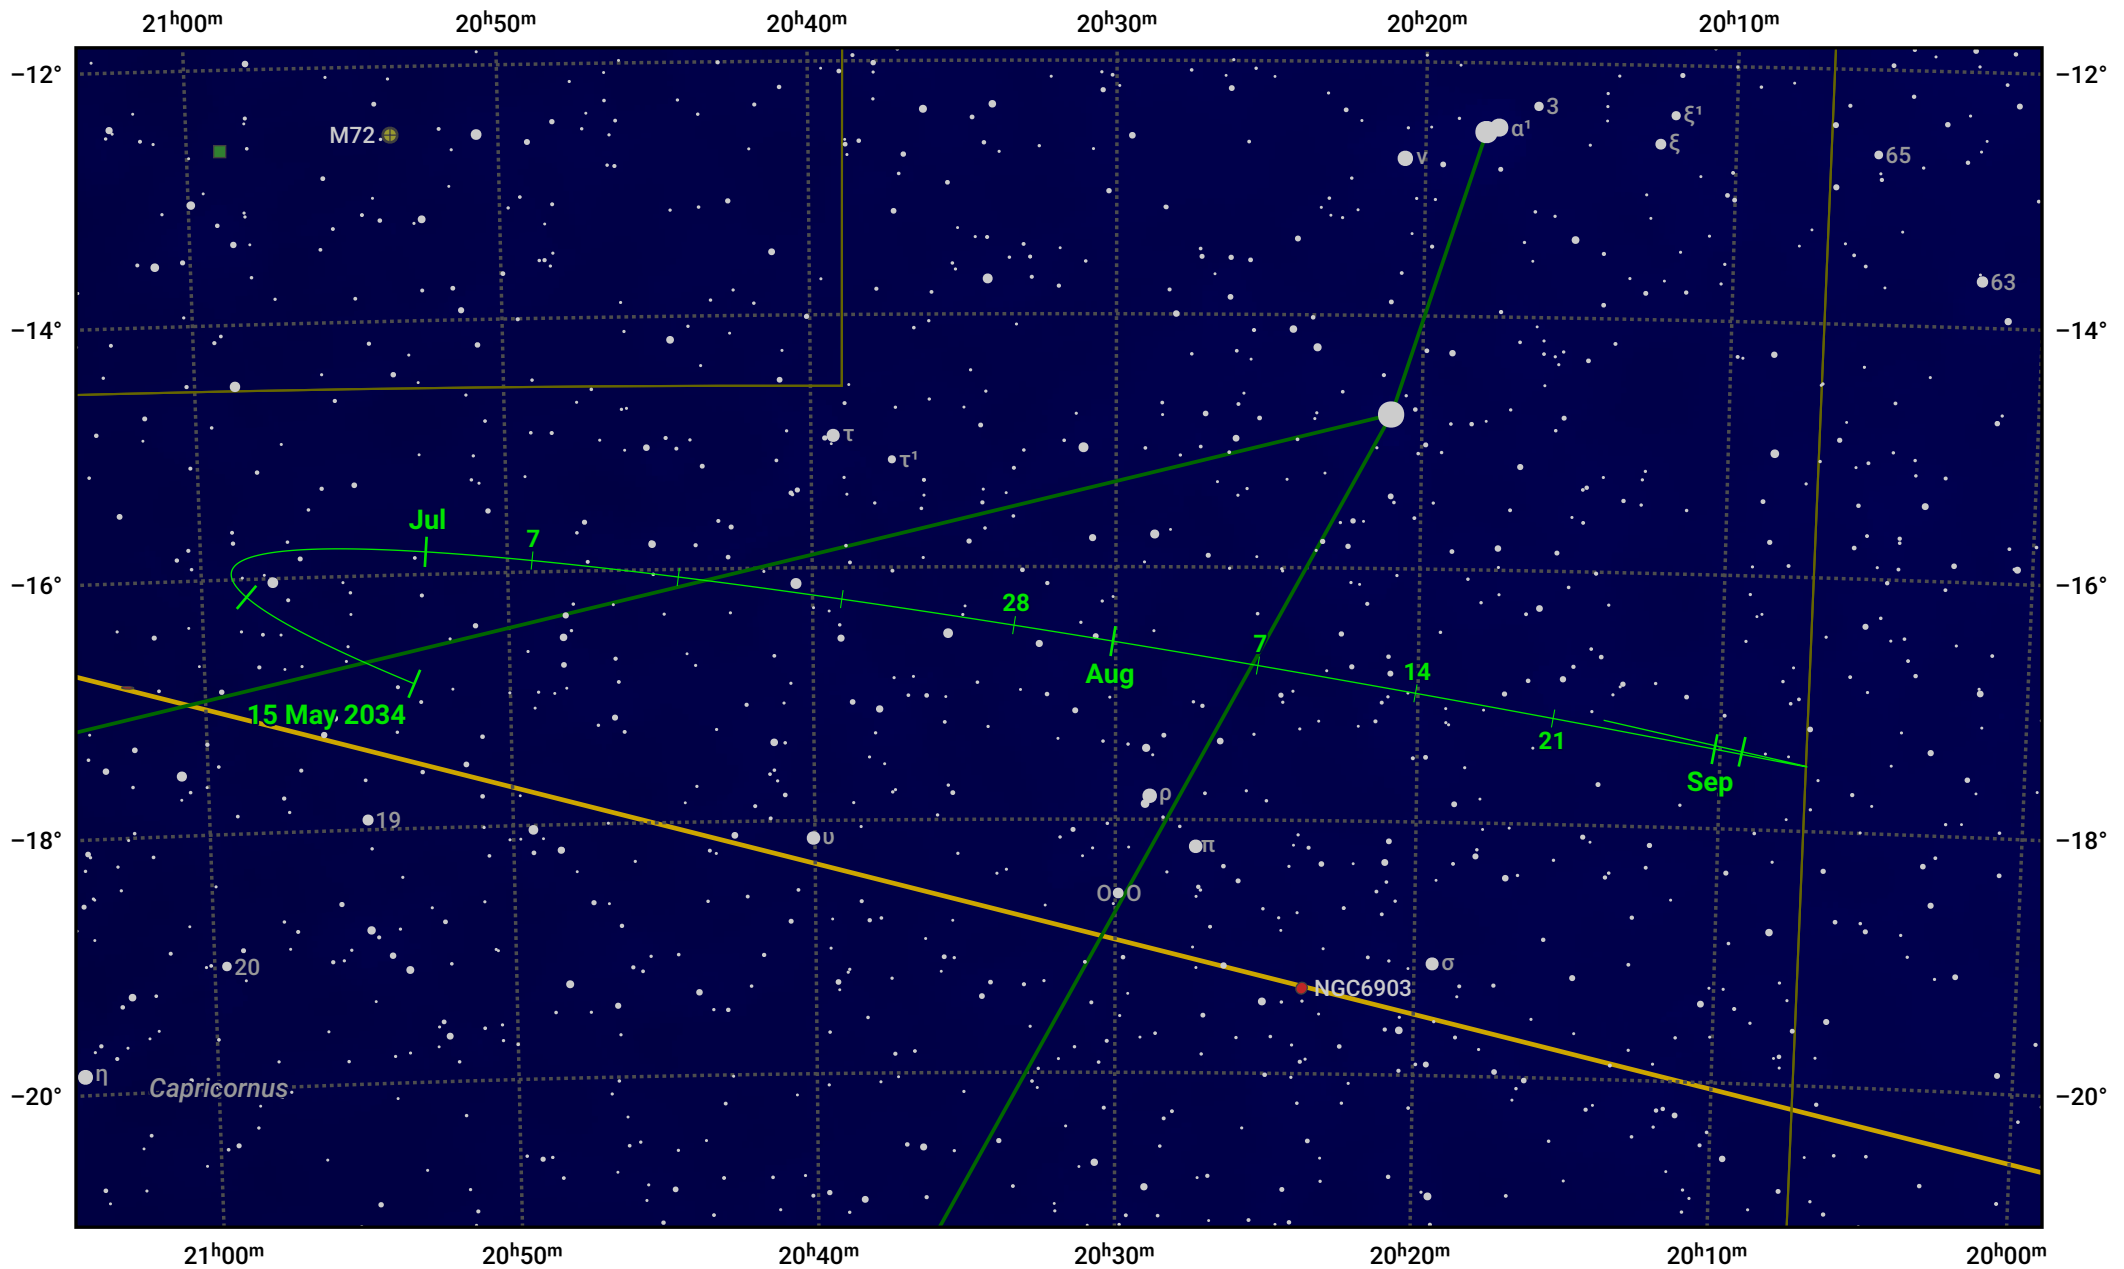

The path of Asteroid 10 Hygiea around opposition on 29 Jul 2024

© Dominic Ford 2011–2024. Date markers placed at midnight UTC. Downloaded from <https://in-the-sky.org>

Magnitude scale: · 10.0 · 9.0 · 8.0 · 7.0 · 6.0 · 5.0 · 4.0 · 3.0

— Ecliptic Plane

● Galaxy ■ Bright nebula ● Open cluster ⊕ Globular cluster

Date	Mag
2024 Jun 1	10.7
2024 Jul 1	10.2
2024 Jul 15	10.0
2024 Aug 1	9.7
2024 Sep 1	10.4
2024 Sep 29	11.0
2024 Oct 1	11.0