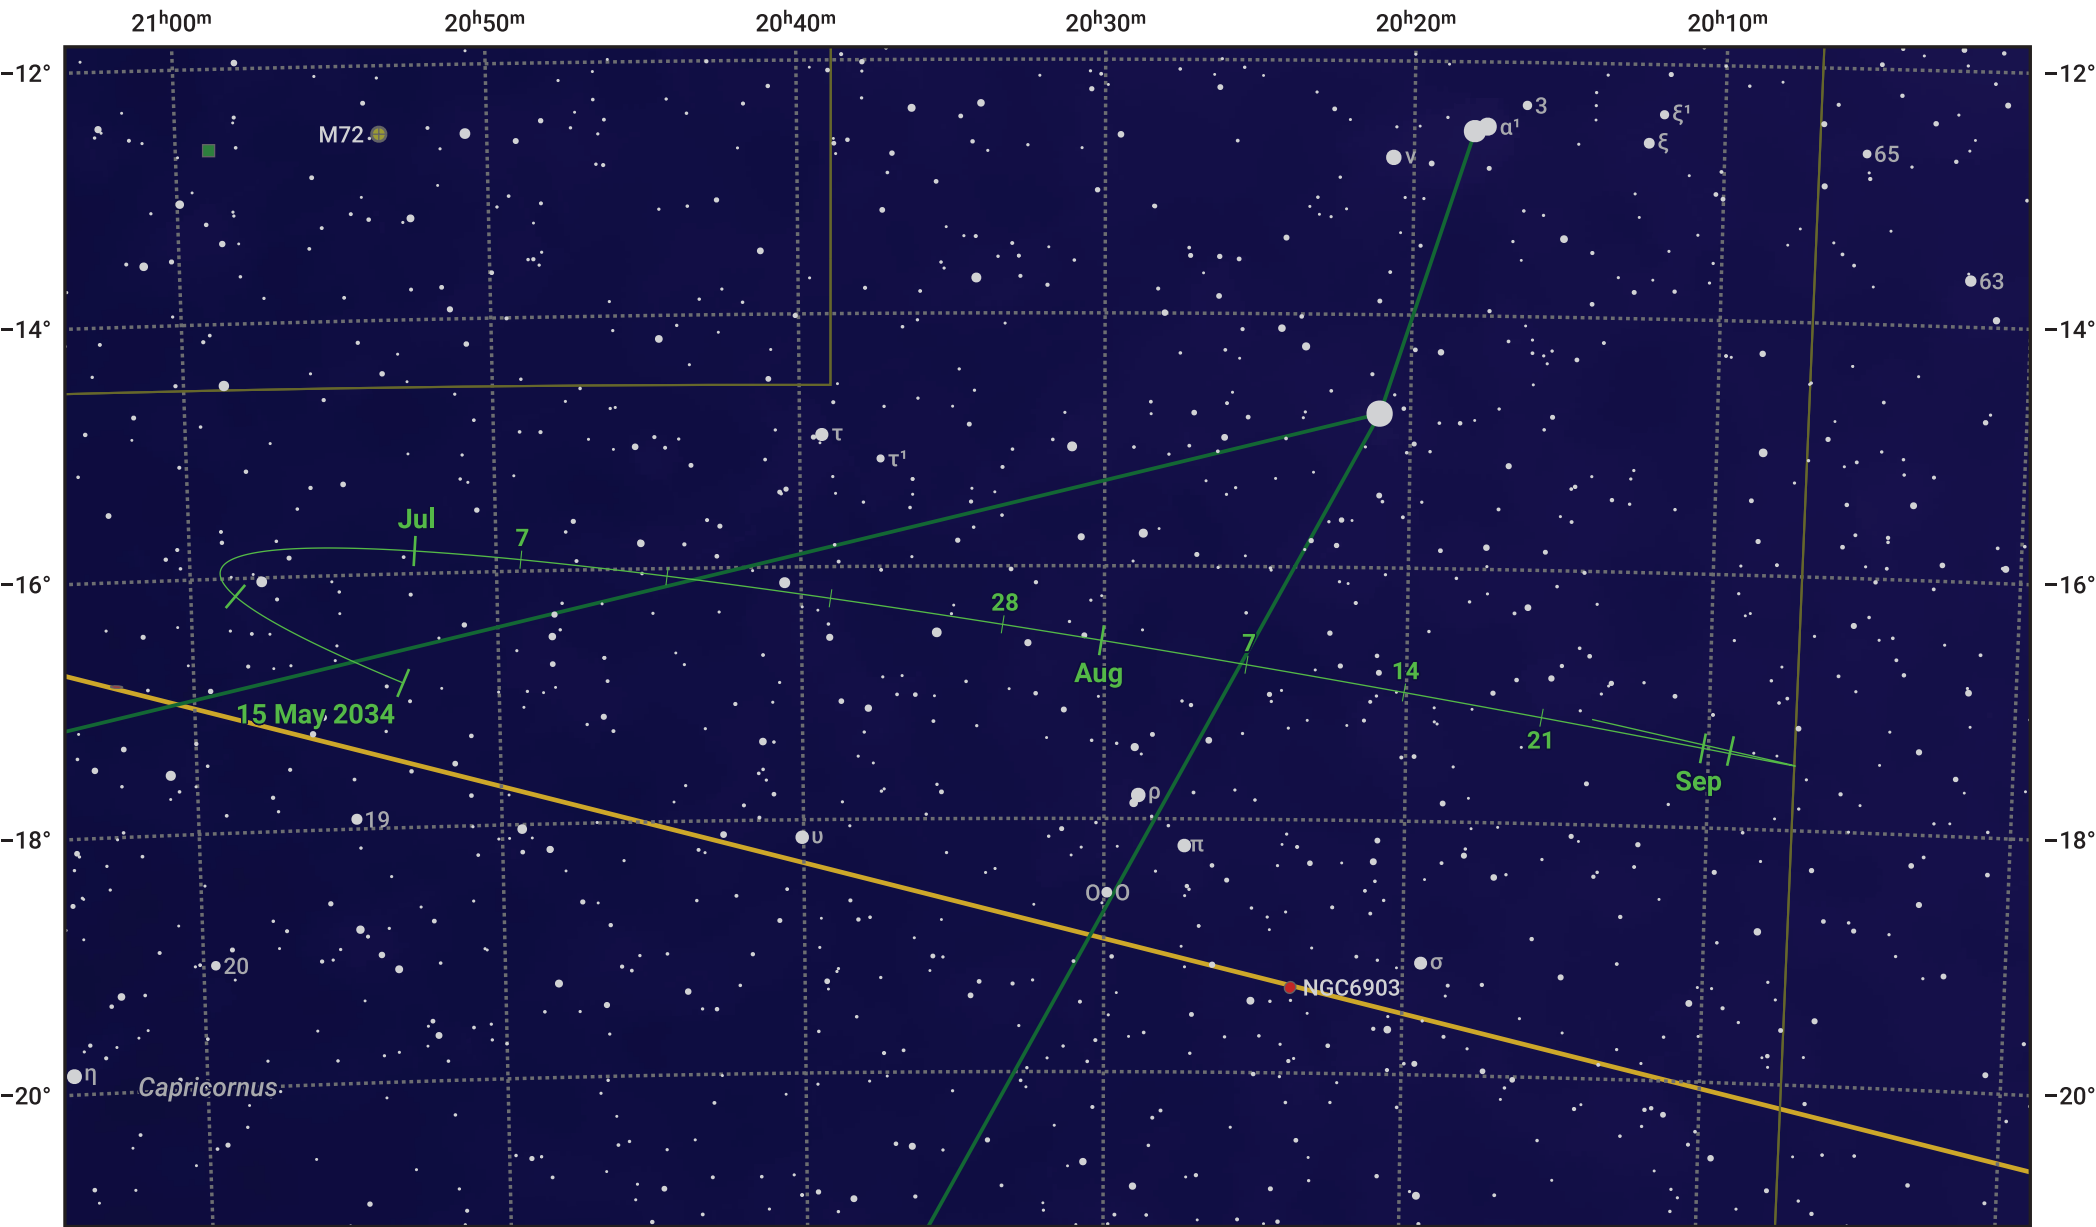

The path of Asteroid 10 Hygiea around opposition on 29 Jul 2034

© Dominic Ford 2011–2024. Date markers placed at midnight UTC. Downloaded from <https://in-the-sky.org>

Magnitude scale: 10.0 9.0 8.0 7.0 6.0 5.0 4.0 3.0

— Ecliptic Plane

● Galaxy
 ■ Bright nebula
 ● Open cluster
 ⊕ Globular cluster

Date	Mag
2034 Jun 1	10.7
2034 Jul 1	10.2
2034 Jul 15	10.0
2034 Aug 1	9.7
2034 Sep 1	10.4
2034 Sep 29	11.0
2034 Oct 1	11.0