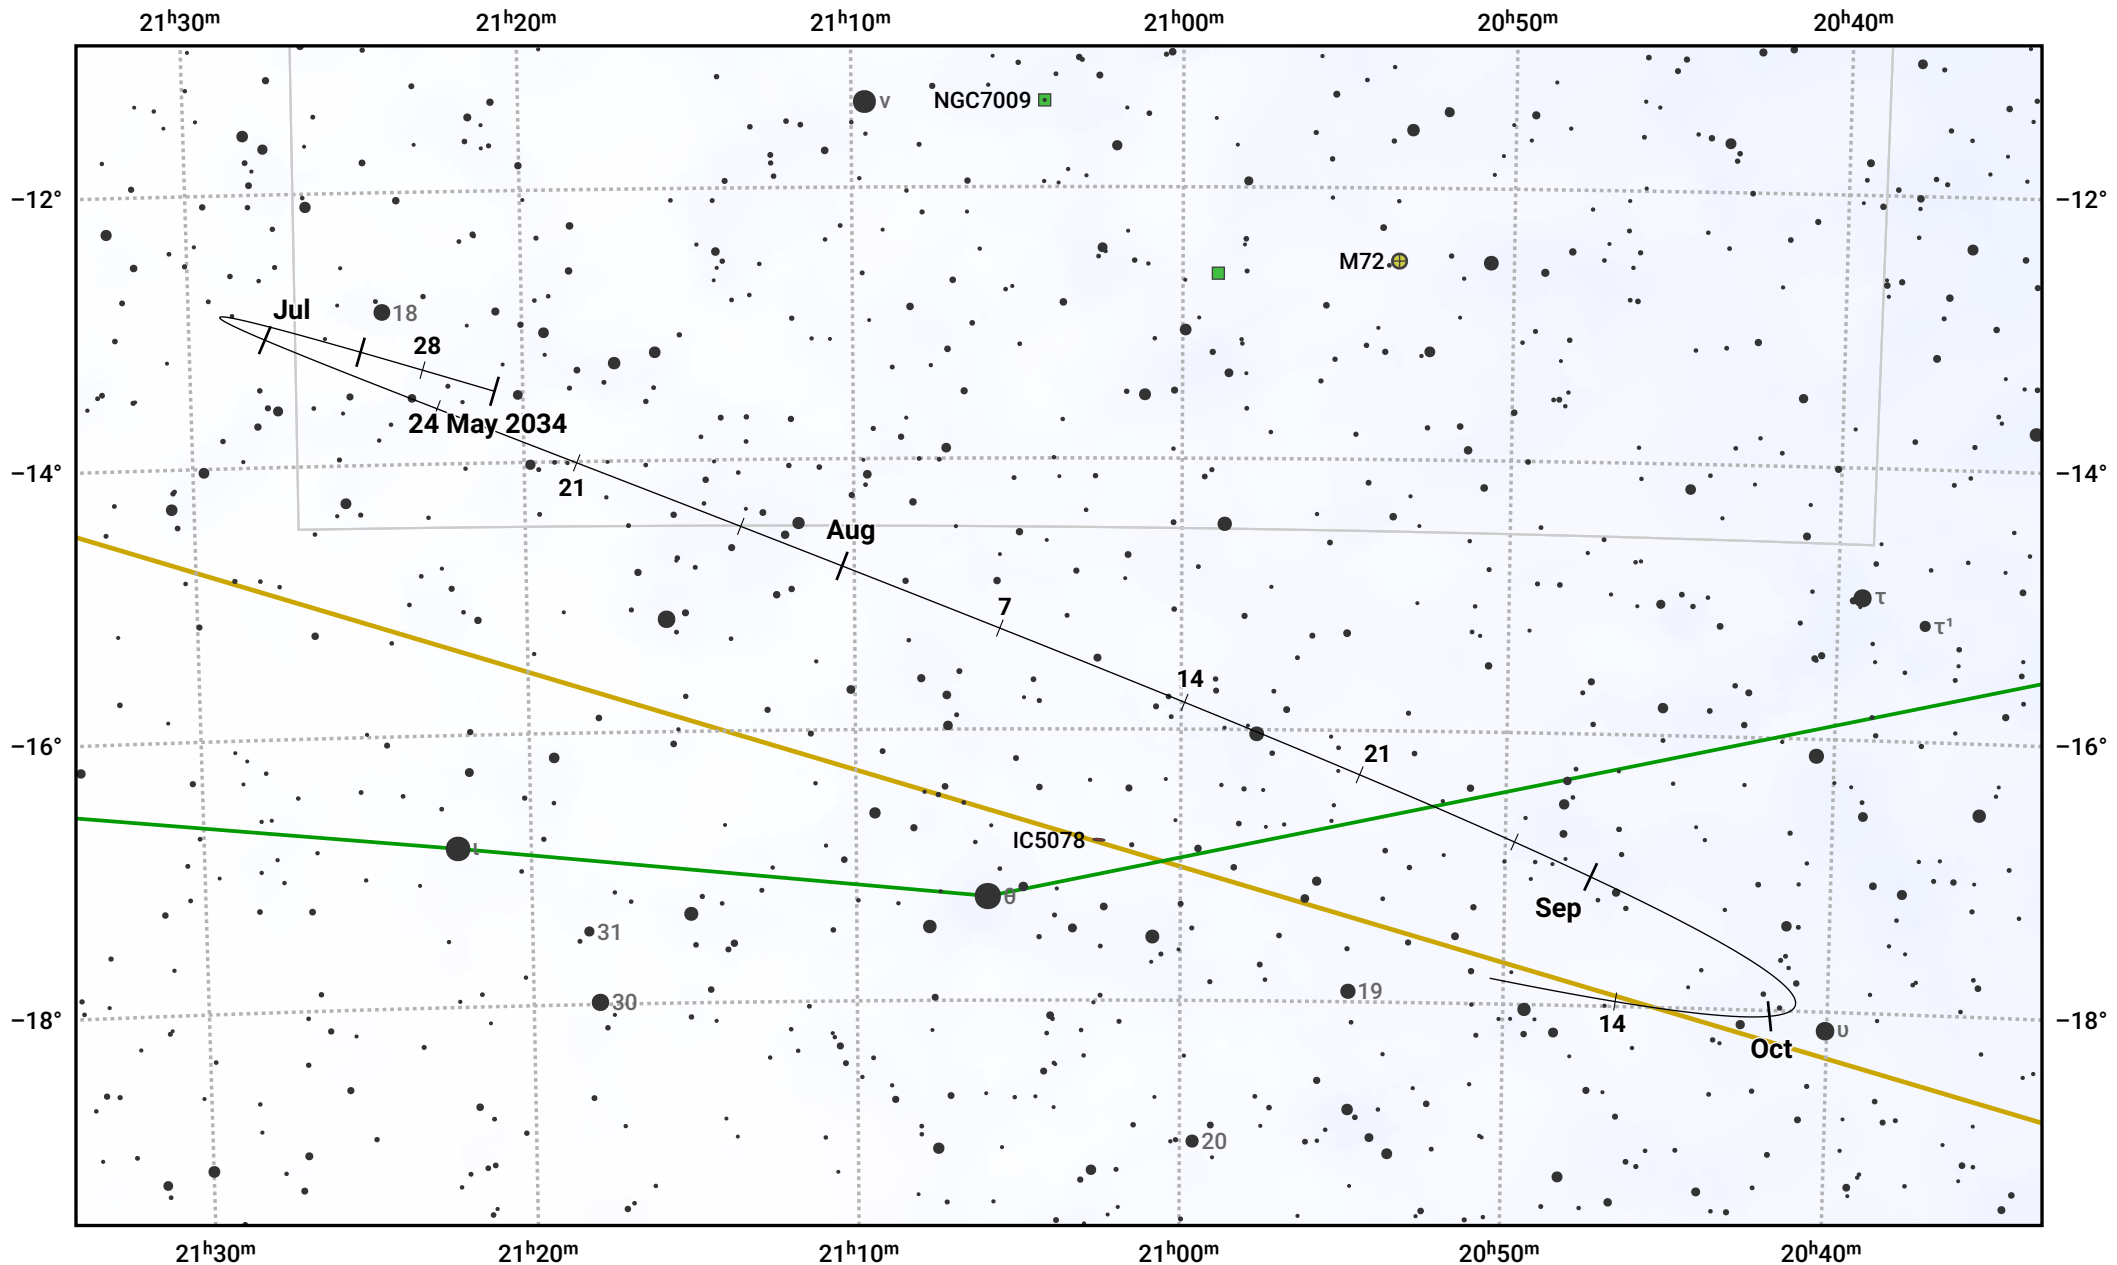

The path of Asteroid 16 Psyche around opposition on 7 Aug 2034

© Dominic Ford 2011–2024. Date markers placed at midnight UTC. Downloaded from <https://in-the-sky.org>

Magnitude scale: • 10.0 • 9.0 • 8.0 • 7.0 • 6.0 • 5.0 • 4.0

— Ecliptic Plane

● Galaxy
 ■ Bright nebula
 ● Open cluster
 ⊕ Globular cluster

Date	Mag
2034 Jun 1	11.2
2034 Jul 1	10.6
2034 Jul 13	10.3
2034 Aug 1	9.8
2034 Sep 1	10.2
2034 Oct 1	10.8