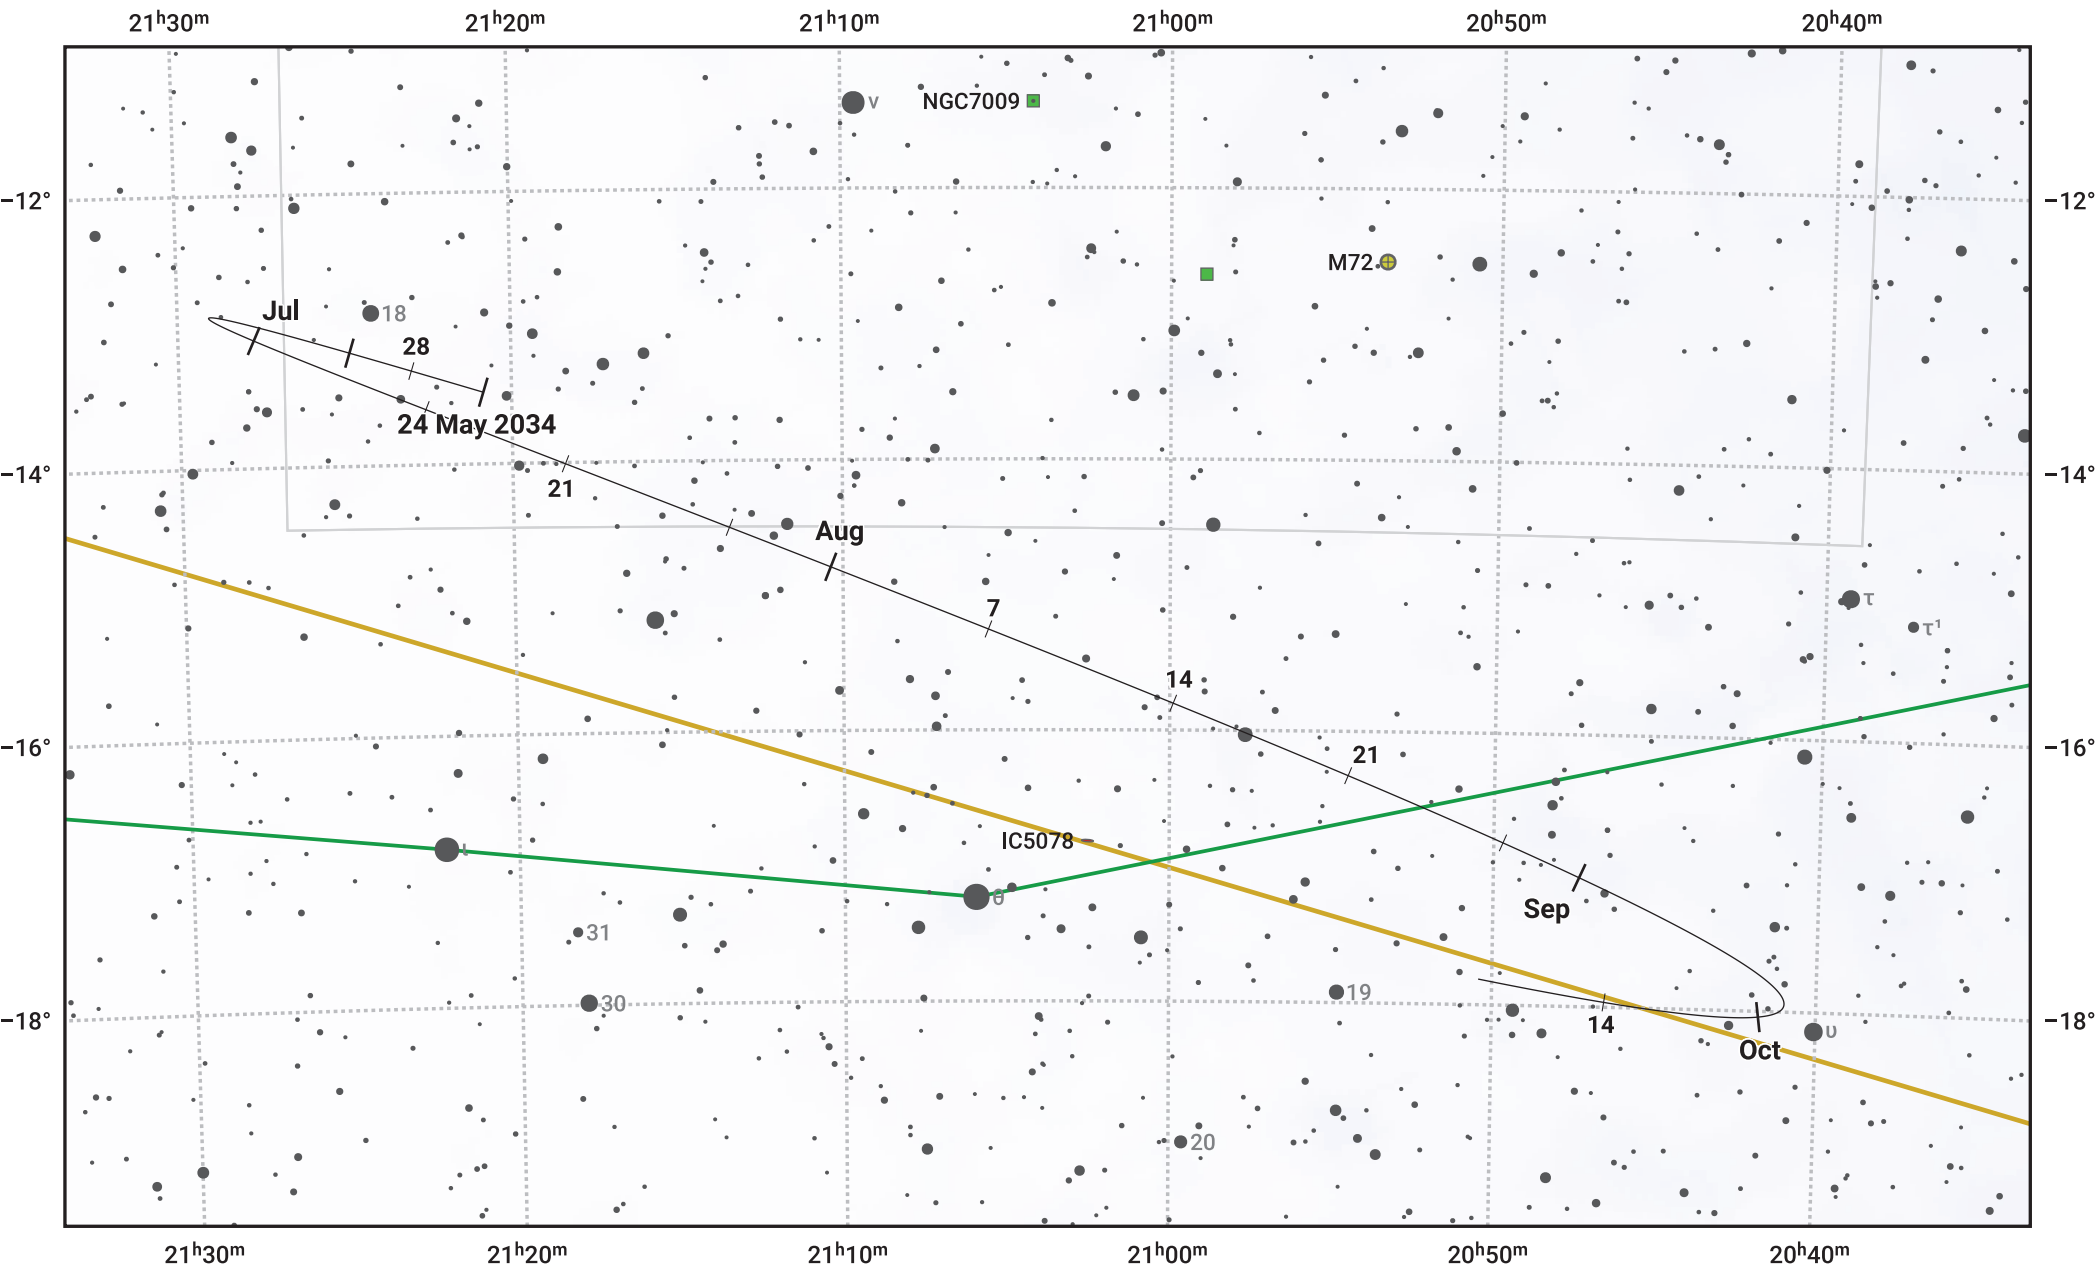

The path of Asteroid 16 Psyche around opposition on 7 Aug 2034

© Dominic Ford 2011–2024. Date markers placed at midnight UTC. Downloaded from <https://in-the-sky.org>

Magnitude scale: • 10.0 • 9.0 • 8.0 • 7.0 • 6.0 • 5.0 ● 4.0

— Ecliptic Plane

● Galaxy ■ Bright nebula ● Open cluster ⊕ Globular cluster

Date	Mag
2034 Jun 1	11.2
2034 Jul 1	10.6
2034 Jul 13	10.3
2034 Aug 1	9.8
2034 Sep 1	10.2
2034 Oct 1	10.8