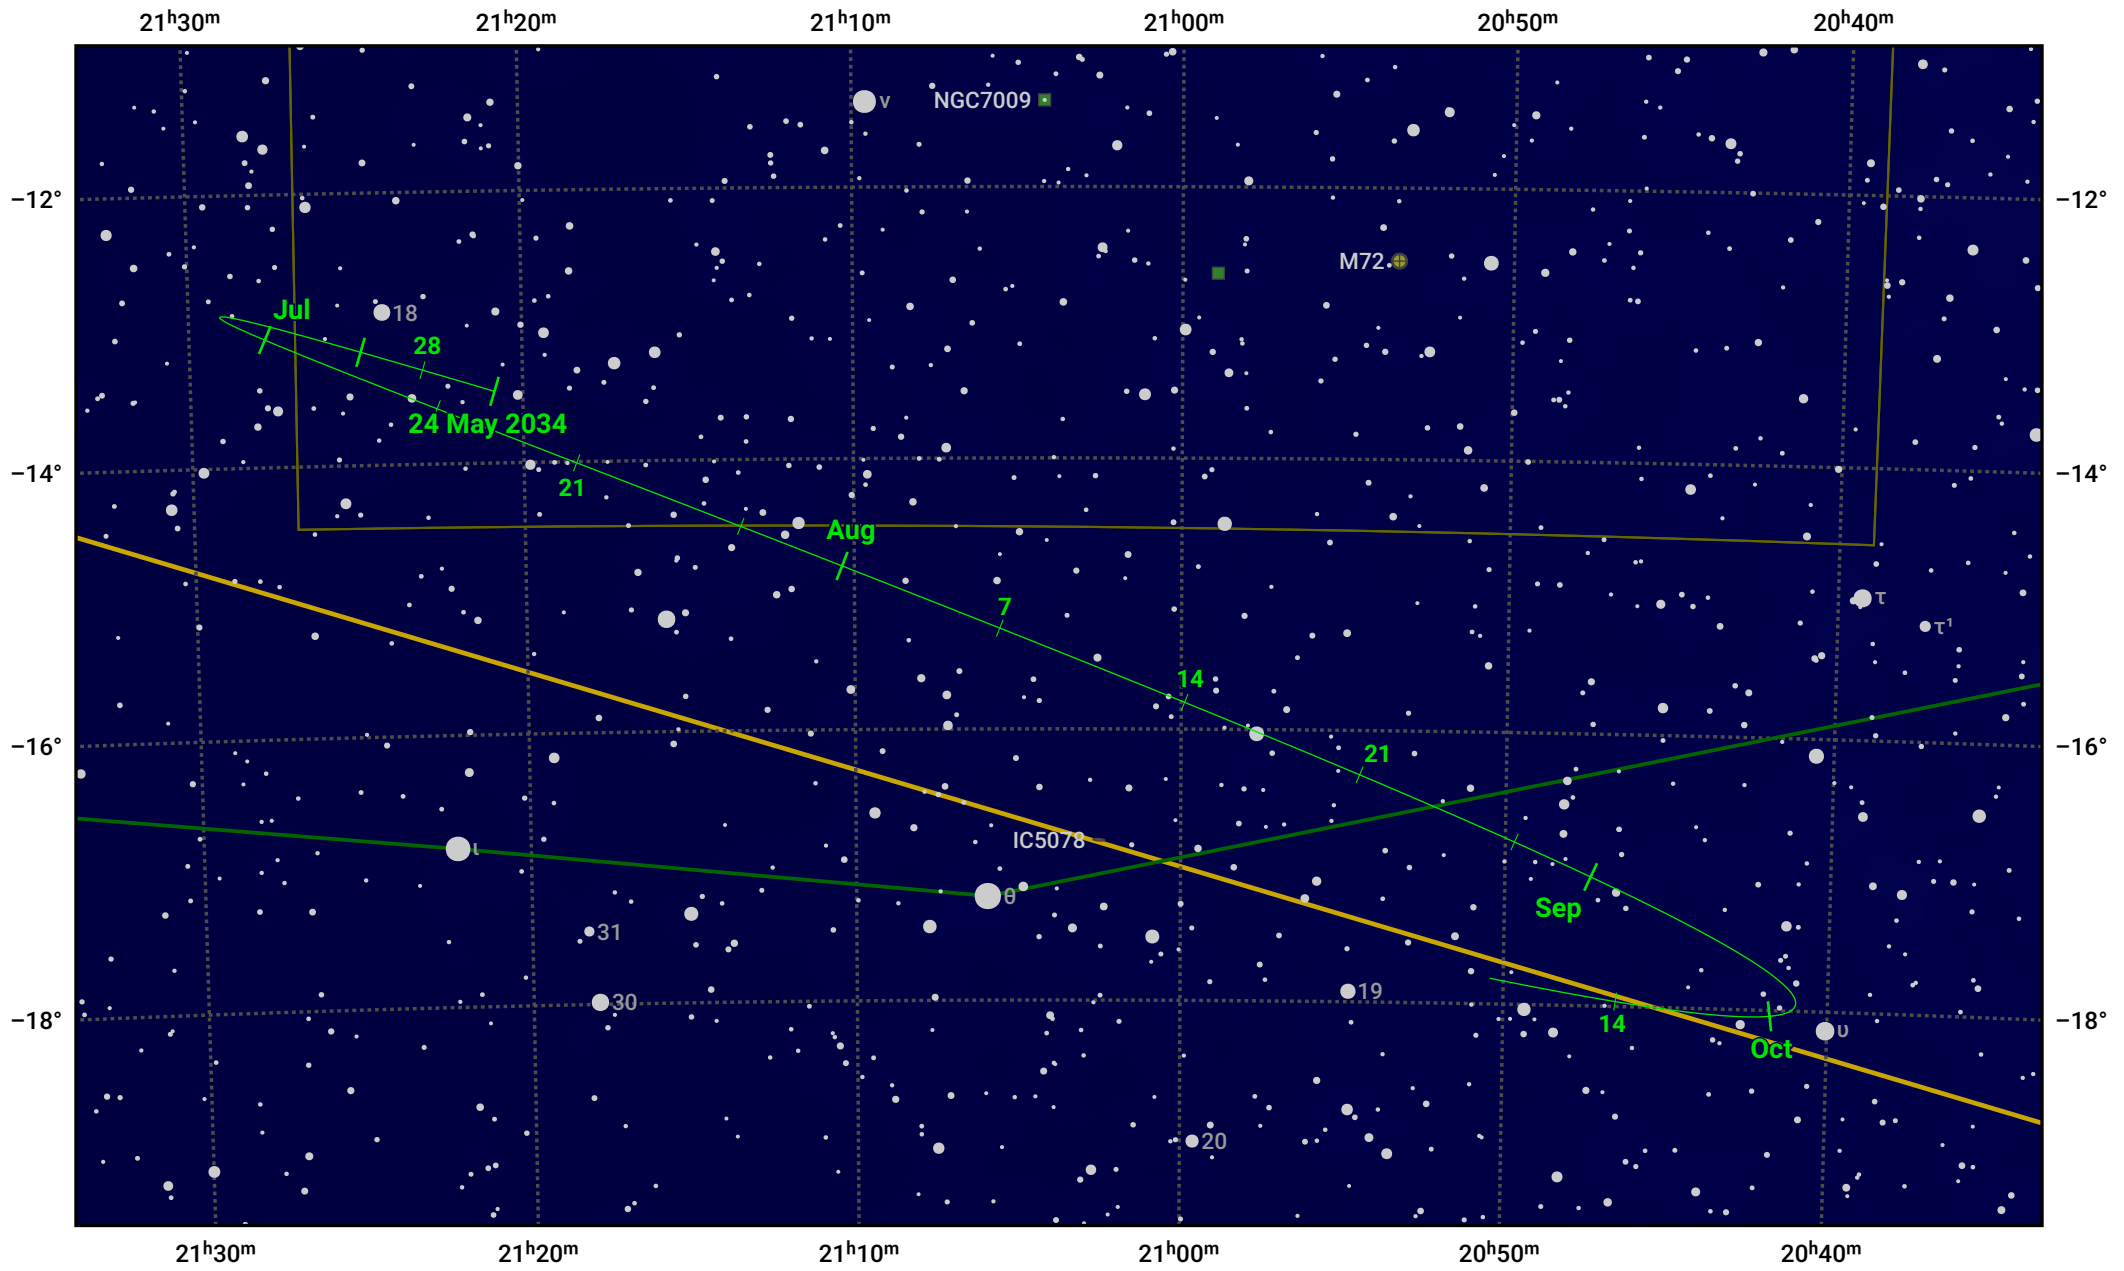

The path of Asteroid 16 Psyche around opposition on 7 Aug 2034

© Dominic Ford 2011–2024. Date markers placed at midnight UTC. Downloaded from <https://in-the-sky.org>

Magnitude scale: 10.0 9.0 8.0 7.0 6.0 5.0 4.0

Ecliptic Plane

Galaxy Bright nebula Open cluster Globular cluster

Date	Mag
2034 Jun 1	11.2
2034 Jul 1	10.6
2034 Jul 13	10.3
2034 Aug 1	9.8
2034 Sep 1	10.2
2034 Oct 1	10.8