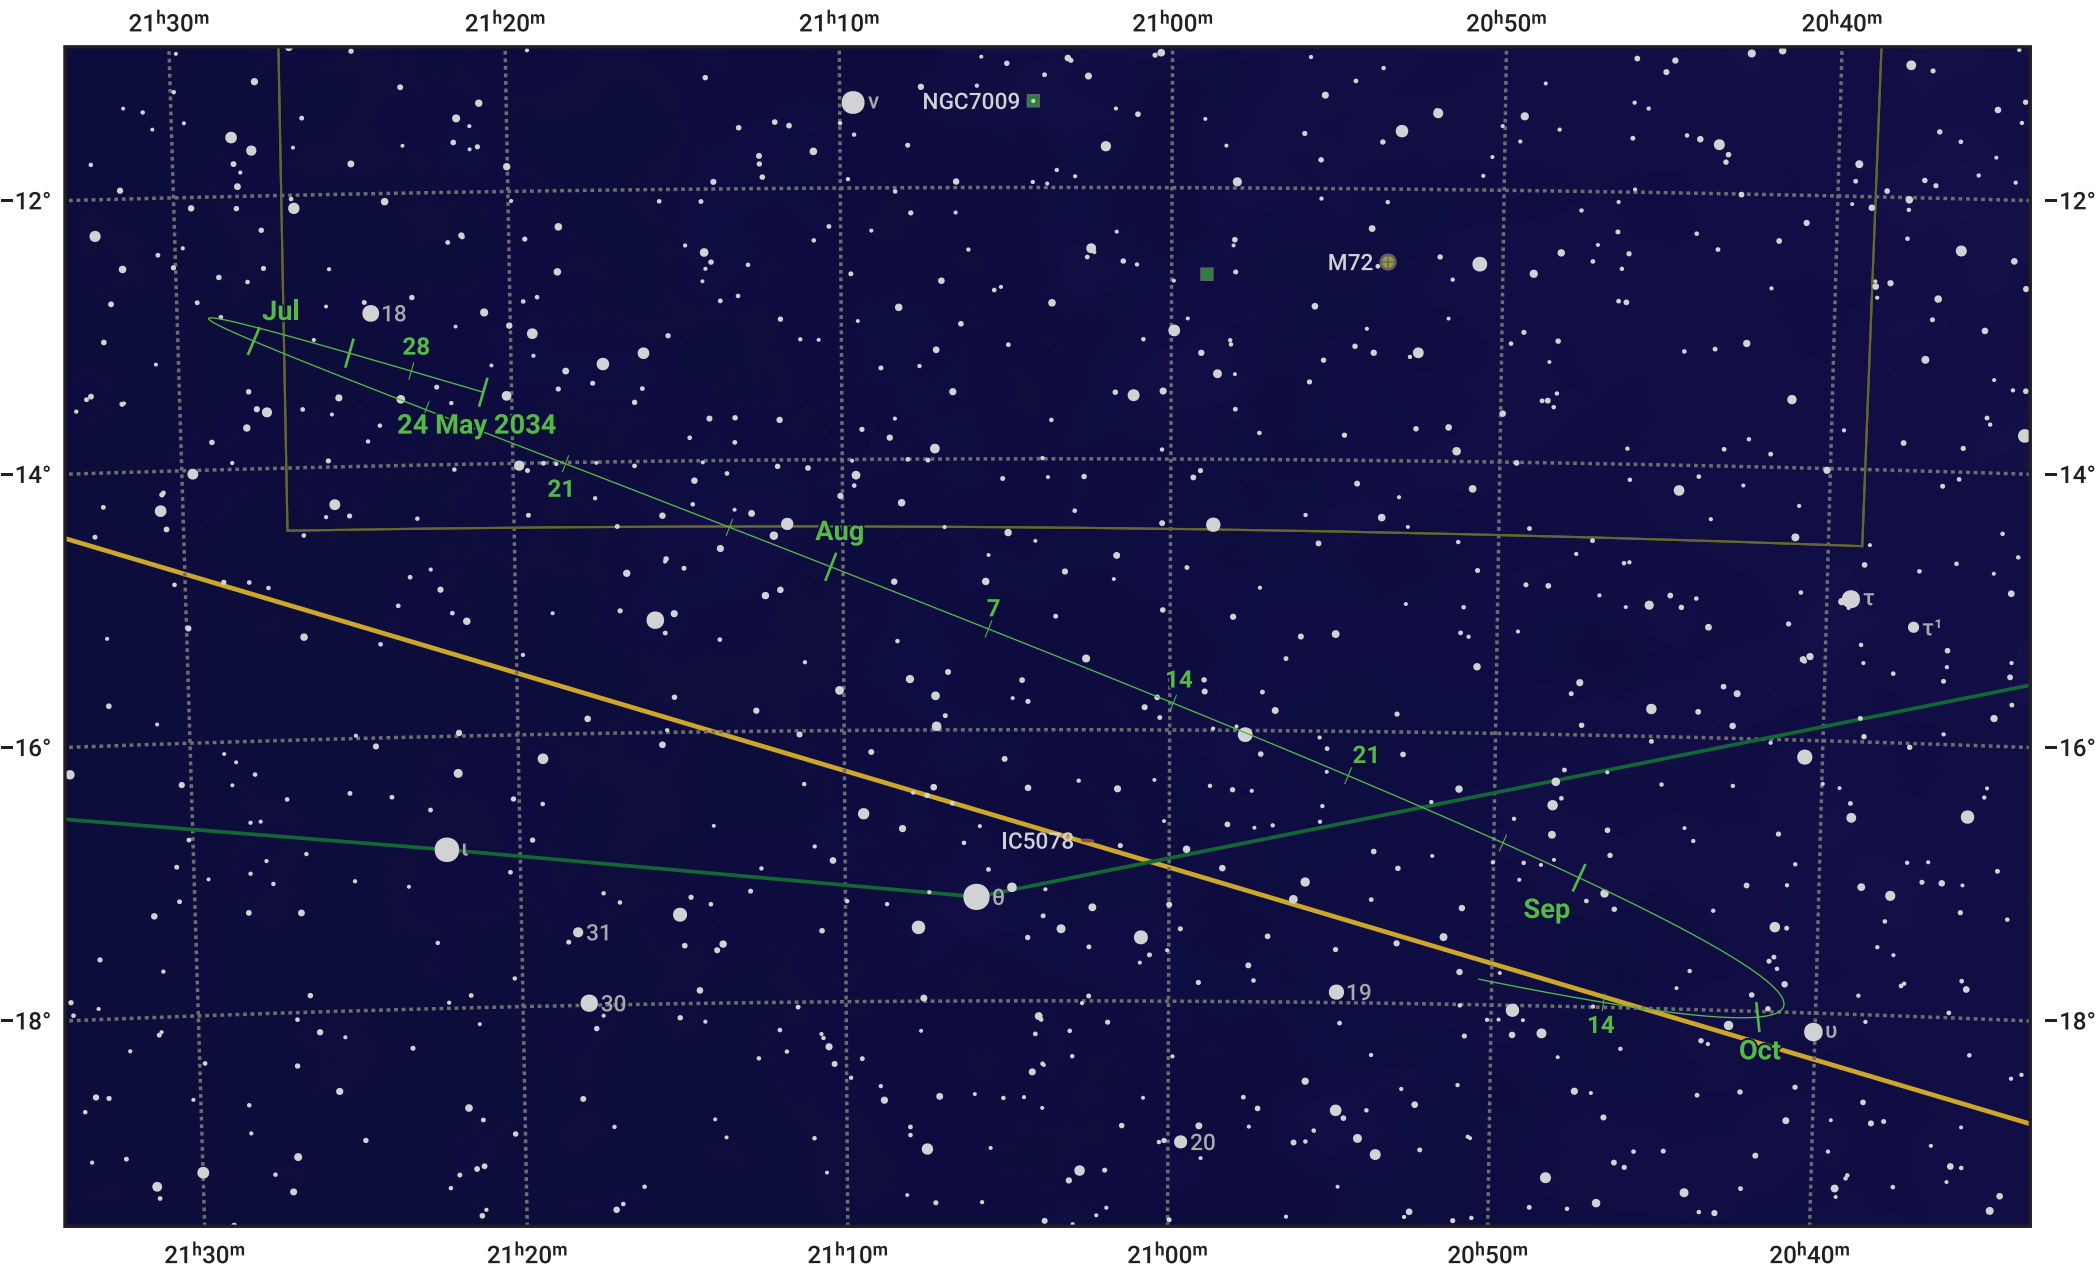

# The path of Asteroid 16 Psyche around opposition on 7 Aug 2034

© Dominic Ford 2011–2024. Date markers placed at midnight UTC. Downloaded from <https://in-the-sky.org>

Magnitude scale:  10.0  9.0  8.0  7.0  6.0  5.0  4.0

Ecliptic Plane

Galaxy  Bright nebula  Open cluster  Globular cluster

Date	Mag
2034 Jun 1	11.2
2034 Jul 1	10.6
2034 Jul 13	10.3
2034 Aug 1	9.8
2034 Sep 1	10.2
2034 Oct 1	10.8