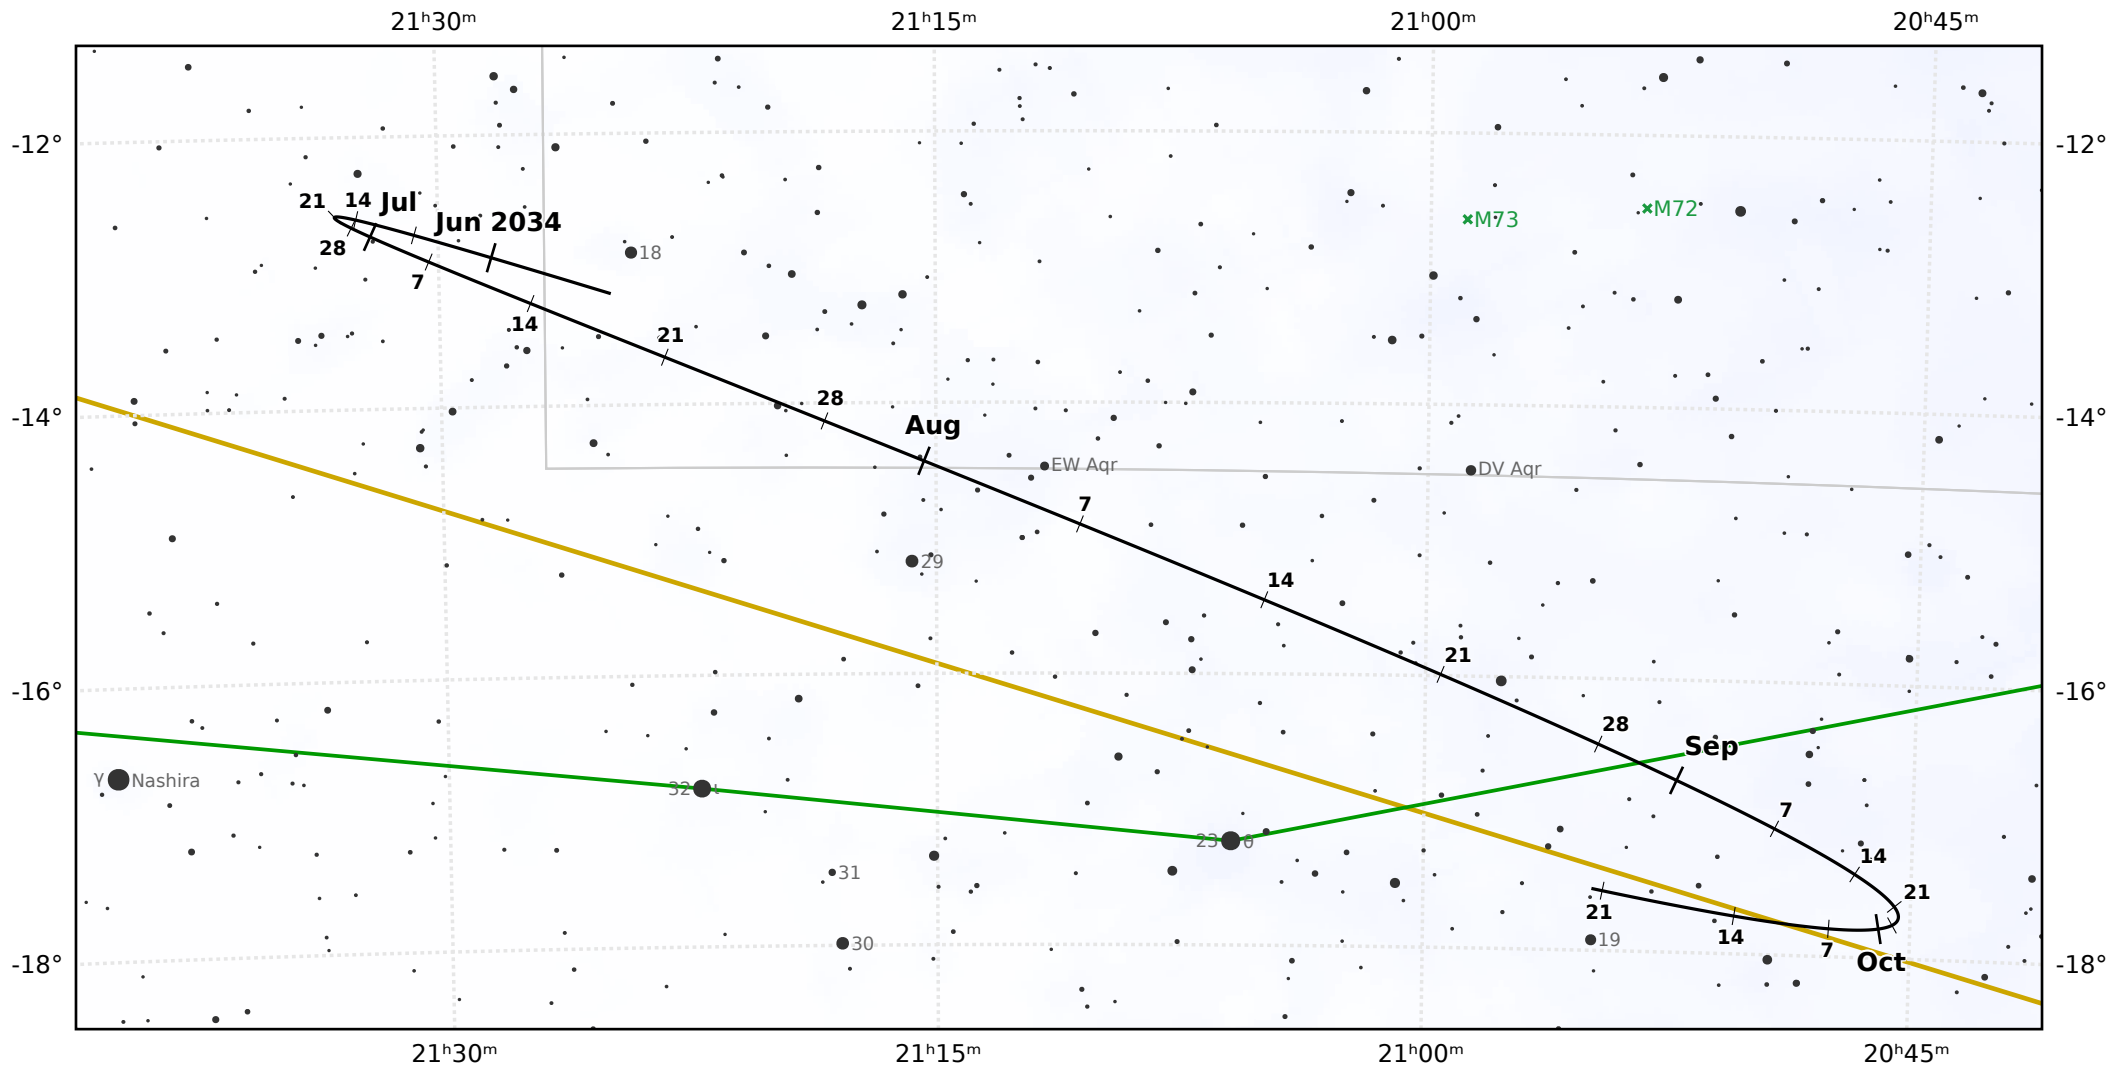

The path of Asteroid 16 Psyche around opposition on 8 Aug 2034

© Dominic Ford 2011-2021. Downloaded from <https://in-the-sky.org>

Magnitude scale: ·9.5 ·9.0 ·8.5 ·8.0 ·7.5 ·7.0 ·6.5 ·6.0 ·5.5 ·5.0 ●4.5 ●4.0 ●3.5

— Ecliptic Plane